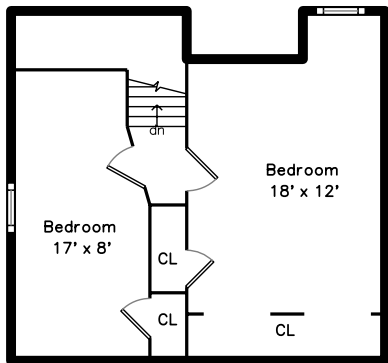

Top Addition

Upper

Top

Main

315 Washington St
Somerville, MA 02143

PicturePlan by  vis-home

Measurements may not be 100% accurate.
Floor plans are provided for convenience only.
Room sizes are not used to calculate area.

Top Addition

Top

Upper

Main

Outside

Outside

Back

Outside

Backyard

Backyard

Backyard

Living Room

Living Room

Kitchen

Kitchen

Kitchen

Kitchen

Bedroom

Bedroom

Bedroom

Bathroom

Hall

Living Room

Dining Room