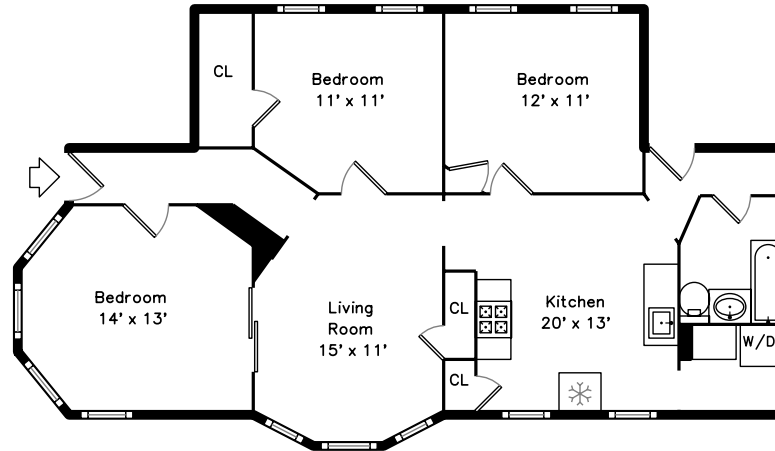

Top Addition

Upper

Top

Main

315 Washington St
Somerville, MA 02143

PicturePlan by  vis-home

Measurements may not be 100% accurate.
Floor plans are provided for convenience only.
Room sizes are not used to calculate area.

Top Addition

Top

Upper

Main

Outside

Outside

Back

Outside

Backyard

Backyard

Backyard

Living Room

Living Room

Kitchen

Kitchen

Kitchen

Kitchen

Bedroom

Bedroom

Bedroom

Bathroom

Hall

Living Room

Dining Room