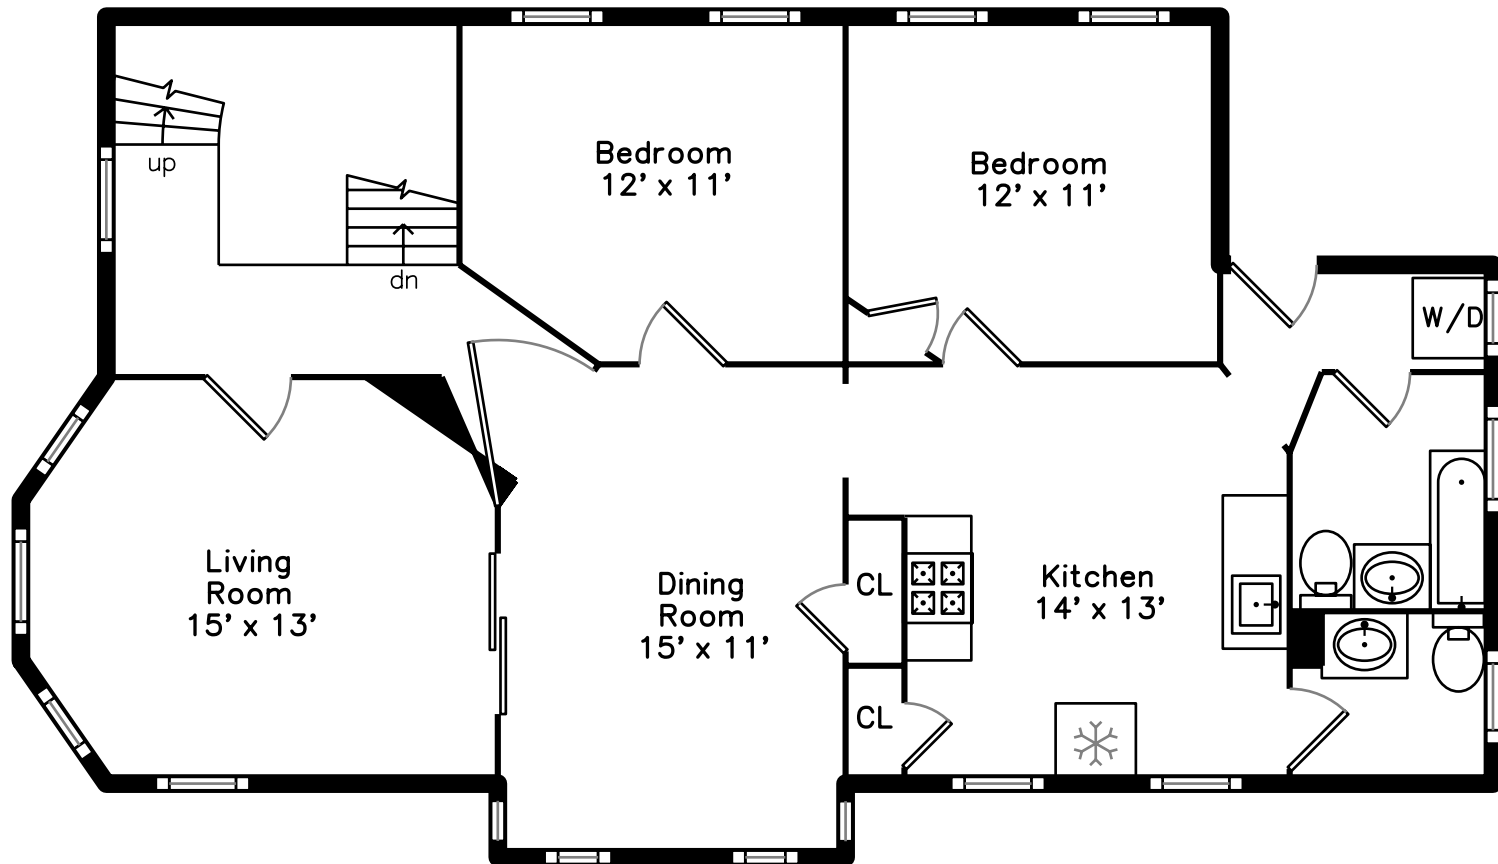

Top Addition

Upper

Top

Main

315 Washington St
Somerville, MA 02143

PicturePlan by  vis-home

Measurements may not be 100% accurate.
Floor plans are provided for convenience only.
Room sizes are not used to calculate area.

Top Addition

Top

Upper

Main

Outside

Outside

Back

Outside

Backyard

Backyard

Backyard

Living Room

Living Room

Kitchen

Kitchen

Kitchen

Kitchen

Bedroom

Bedroom

Bedroom

Bathroom

Hall

Living Room

Dining Room