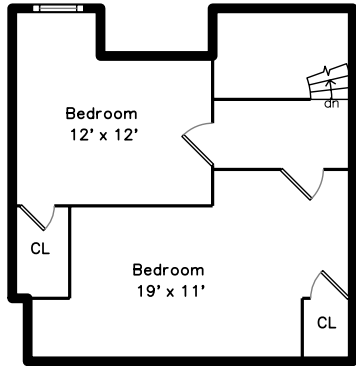

Top Addition

Upper

Top

Main

315 Washington St
Somerville, MA 02143

PicturePlan by  vis-home

Measurements may not be 100% accurate.
Floor plans are provided for convenience only.
Room sizes are not used to calculate area.

Top Addition

Top

Upper

Main

Outside

Outside

Back

Outside

Backyard

Backyard

Backyard

Living Room

Living Room

Kitchen

Kitchen

Kitchen

Kitchen

Bedroom

Bedroom

Bedroom

Bathroom

Hall

Living Room

Dining Room