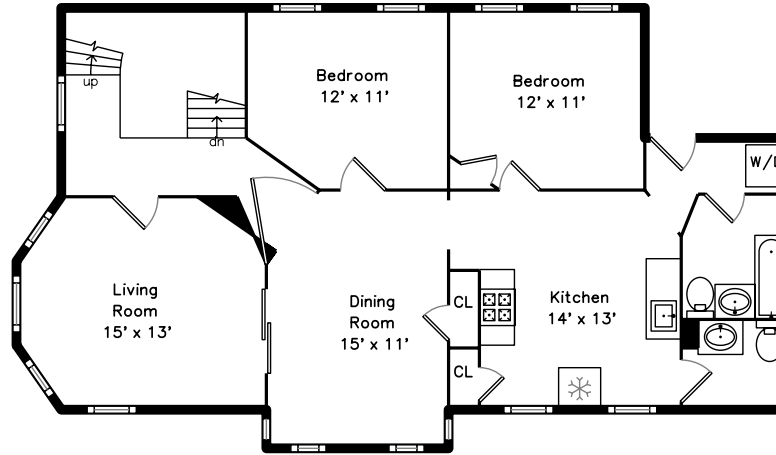

Top Addition

Upper

Top

Main

315 Washington St
Somerville, MA 02143

PicturePlan by  vis-home

Measurements may not be 100% accurate.
Floor plans are provided for convenience only.
Room sizes are not used to calculate area.

Top Addition

Top

Upper

Main

Outside

Outside

Back

Outside

Backyard

Backyard

Backyard

Living Room

Living Room

Kitchen

Kitchen

Kitchen

Kitchen

Bedroom

Bedroom

Bedroom

Bathroom

Hall

Living Room

Dining Room