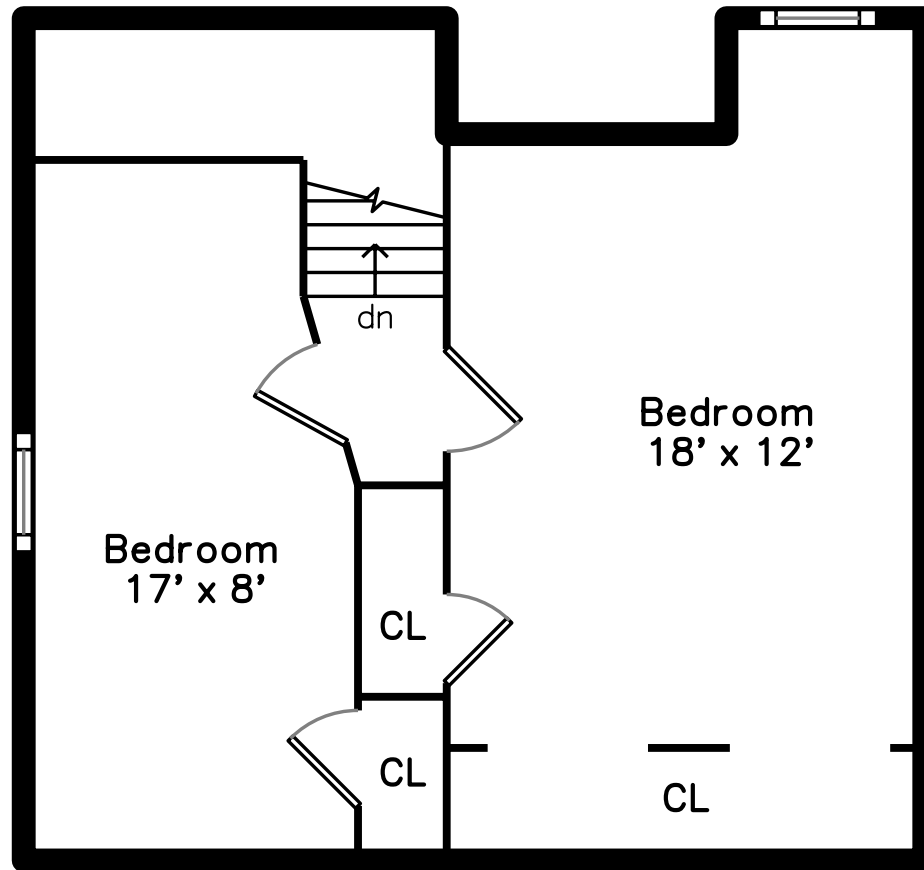

Top Addition

Upper

Top

Main

315 Washington St
Somerville, MA 02143

PicturePlan by  vis-home

Measurements may not be 100% accurate.
Floor plans are provided for convenience only.
Room sizes are not used to calculate area.

Top Addition

Top

Upper

Main

Outside

Outside

Back

Outside

Backyard

Backyard

Backyard

Living Room

Living Room

Kitchen

Kitchen

Kitchen

Kitchen

Bedroom

Bedroom

Bedroom

Bathroom

Hall

Living Room

Dining Room