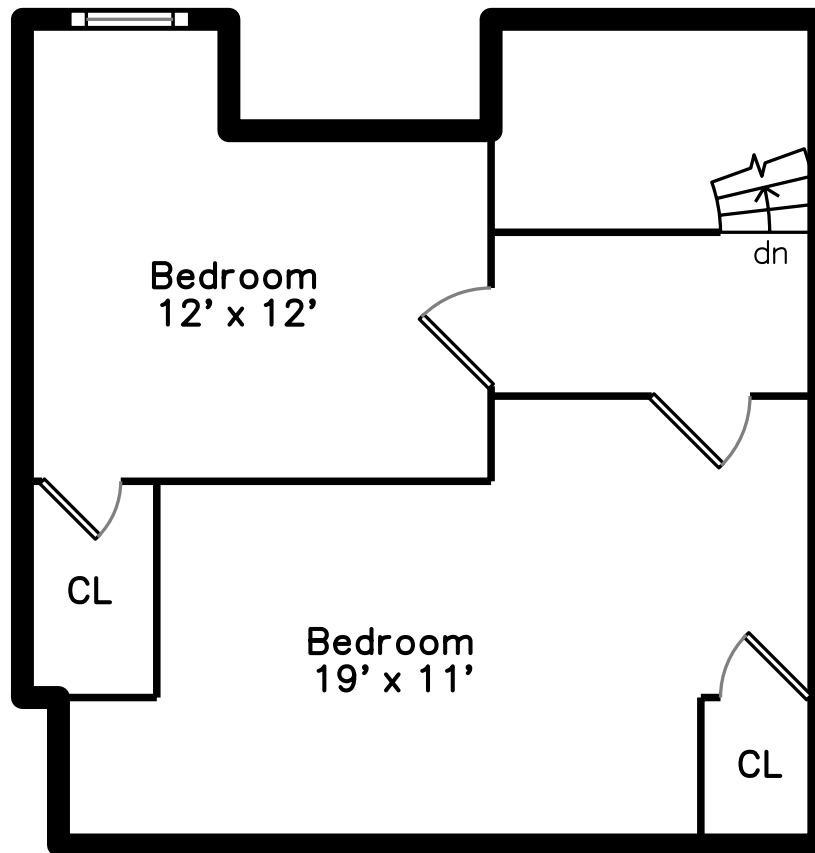

Top Addition

Upper

Top

Main

315 Washington St
Somerville, MA 02143

PicturePlan by  vis-home

Measurements may not be 100% accurate.
Floor plans are provided for convenience only.
Room sizes are not used to calculate area.

Top Addition

Top

Upper

Main

Outside

Outside

Back

Outside

Backyard

Backyard

Backyard

Living Room

Living Room

Kitchen

Kitchen

Kitchen

Kitchen

Bedroom

Bedroom

Bedroom

Bathroom

Hall

Living Room

Dining Room