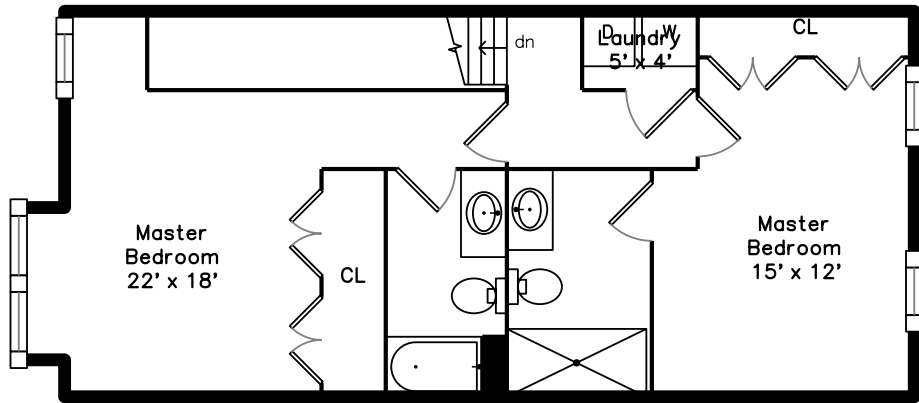

### Upper

### Main

### Lower

2549 Massachusetts Avenue  
Cambridge, MA 02140

PicturePlan by  vis-home

Measurements may not be 100% accurate.  
Floor plans are provided for convenience only.  
Room sizes are not used to calculate area.