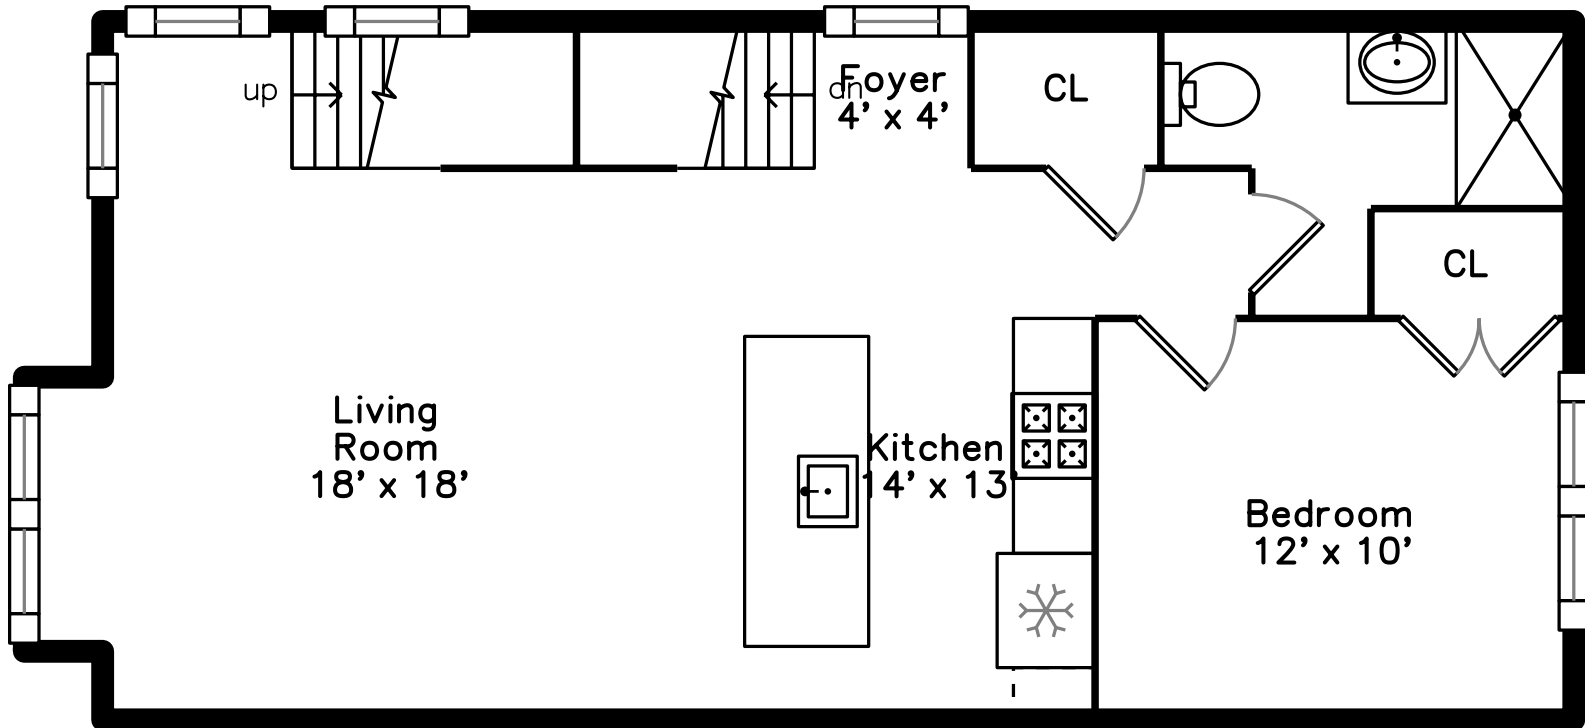

### Lower

2549 Massachusetts Avenue  
Cambridge, MA 02140

PicturePlan by  vis-home

Measurements may not be 100% accurate.  
Floor plans are provided for convenience only.  
Room sizes are not used to calculate area.

# Lower

Outside

Outside

Outside

Outside

Storage

Living Room

Living Room

Living Room

Living Room

Living Room

Kitchen

Kitchen

Kitchen

Bedroom

Bedroom