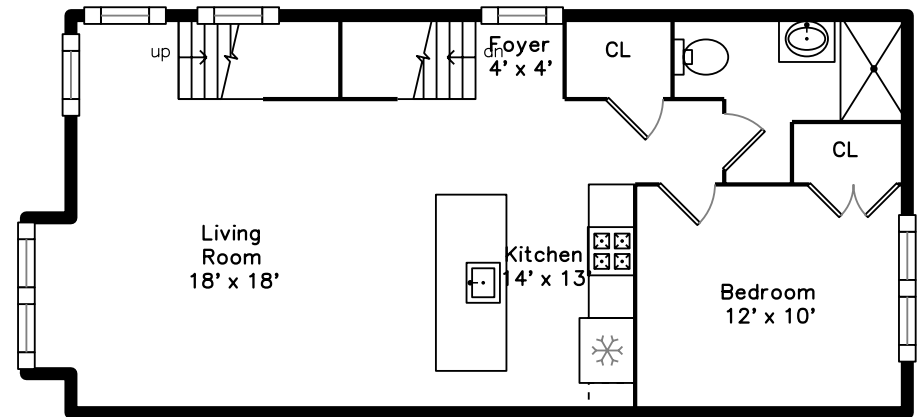

### Upper

### Lower

2549 Massachusetts Avenue  
Cambridge, MA 02140

PicturePlan by  vis-home

Measurements may not be 100% accurate.  
Floor plans are provided for convenience only.  
Room sizes are not used to calculate area.