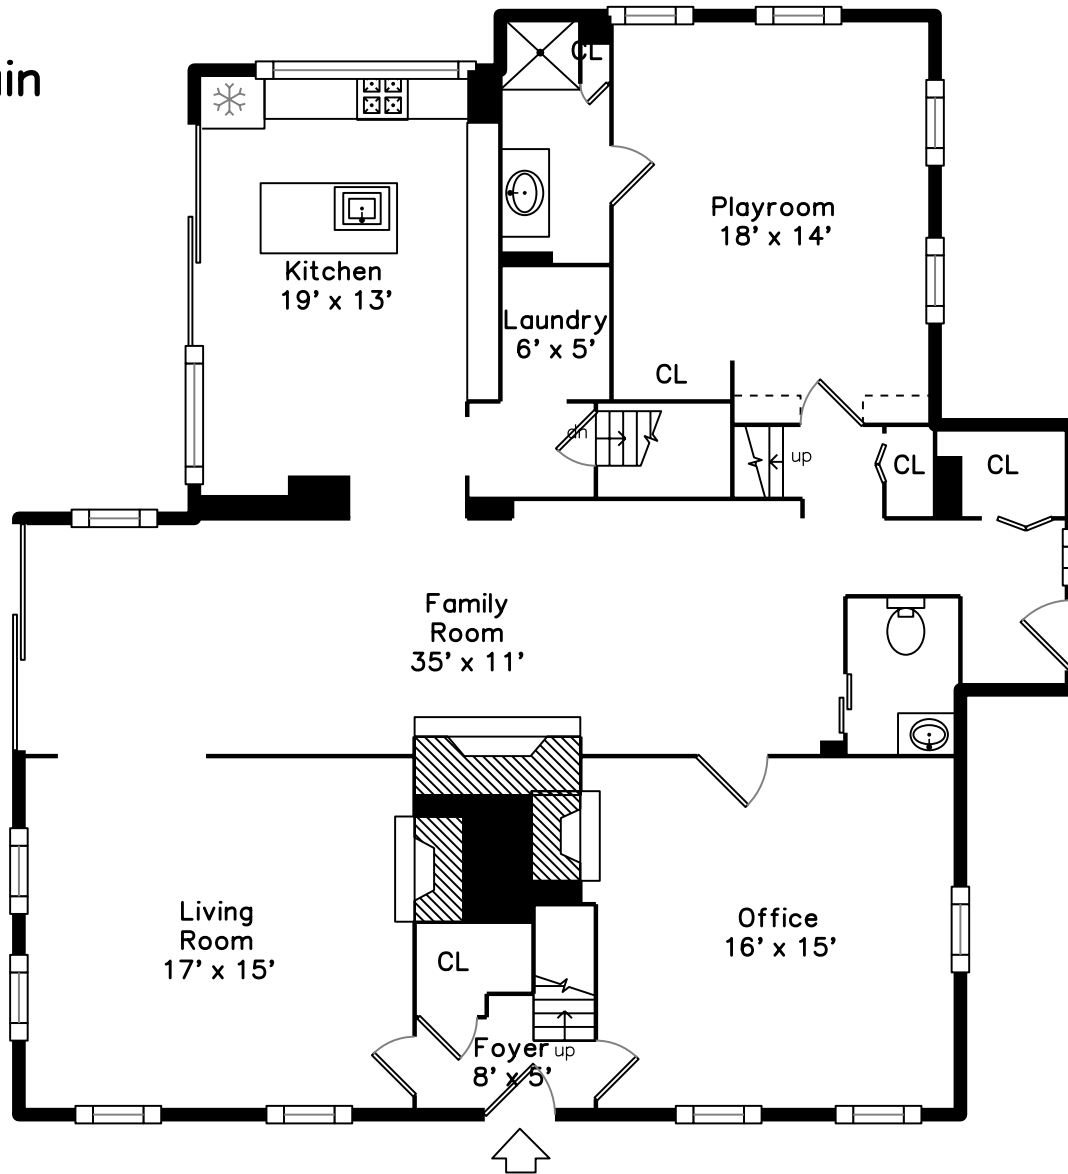

## Main

304 Clapboardtree Street  
Westwood, MA 02090

PicturePlan by  vis-home

Measurements may not be 100% accurate.  
Floor plans are provided for convenience only.  
Room sizes are not used to calculate area.

Upper

Main

Outside

Outside

Outside

Outside

Outside

Entry

Garage

Living Room

Living Room

Kitchen

Kitchen

Kitchen

Family Room

Family Room

Family Room

Family Room

Office

Playroom

Playroom

Main Bedroom

Bedroom

Bedroom