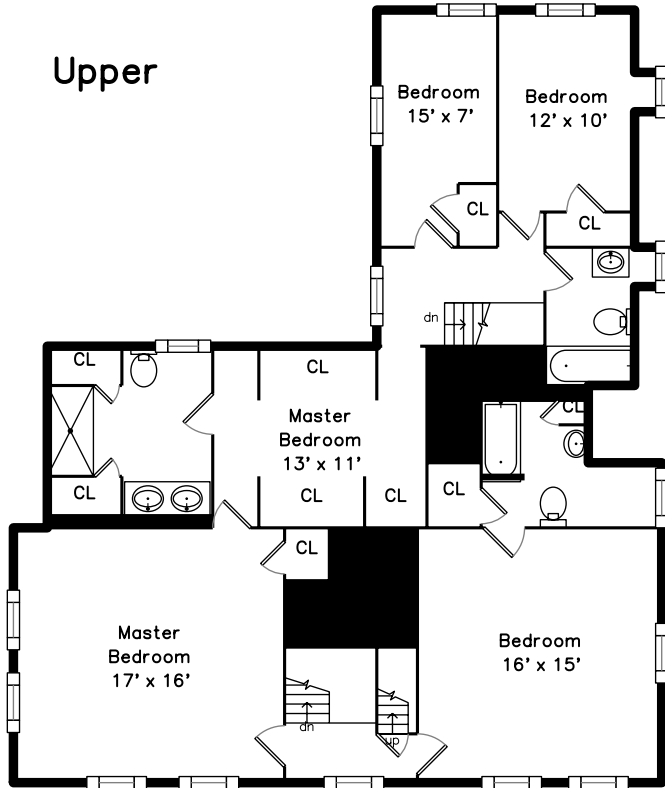

## Upper

## Main

304 Clapboardtree Street  
Westwood, MA 02090

PicturePlan by  vis-home

Measurements may not be 100% accurate.  
Floor plans are provided for convenience only.  
Room sizes are not used to calculate area.

Family Room

Family Room

Office

Playroom

Playroom

Main Bedroom

Bedroom

Bedroom

Bedroom

Main Bathroom