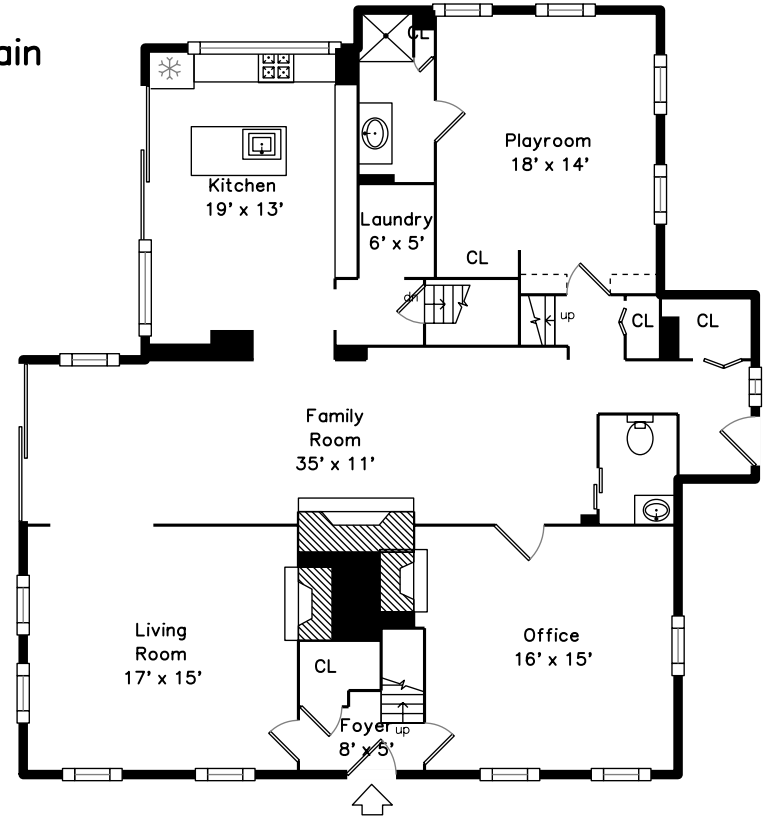

## Upper

## Main

304 Clapboardtree Street  
Westwood, MA 02090

PicturePlan by  vis-home

Measurements may not be 100% accurate.  
Floor plans are provided for convenience only.  
Room sizes are not used to calculate area.

Upper

Main

Outside

Outside

Outside

Outside

Outside

Entry

Family Room

Family Room

Office

Playroom

Playroom

Main Bedroom

Bedroom

Bedroom