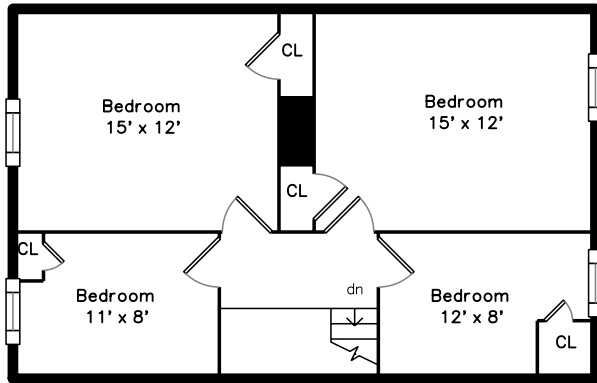

Top

Main

Upper

Lower

756 East Broadway  
Boston, MA 02127

PicturePlan by  vis-home  
Measurements may not be 100% accurate.  
Floor plans are provided for convenience only.  
Room sizes are not used to calculate area.