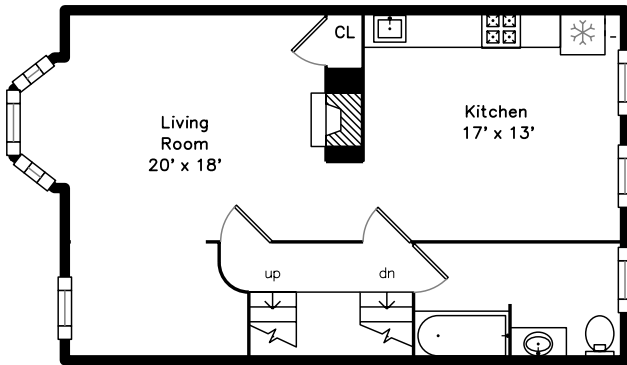

Top

Main

Upper

Lower

756 East Broadway  
Boston, MA 02127

PicturePlan by  vis-home  
Measurements may not be 100% accurate.  
Floor plans are provided for convenience only.  
Room sizes are not used to calculate area.