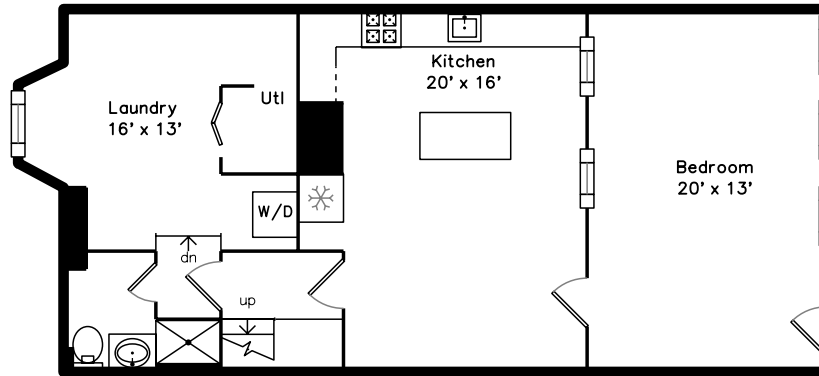

Top

Main

Upper

Lower

756 East Broadway  
Boston, MA 02127

PicturePlan by  vis-home  
Measurements may not be 100% accurate.  
Floor plans are provided for convenience only.  
Room sizes are not used to calculate area.