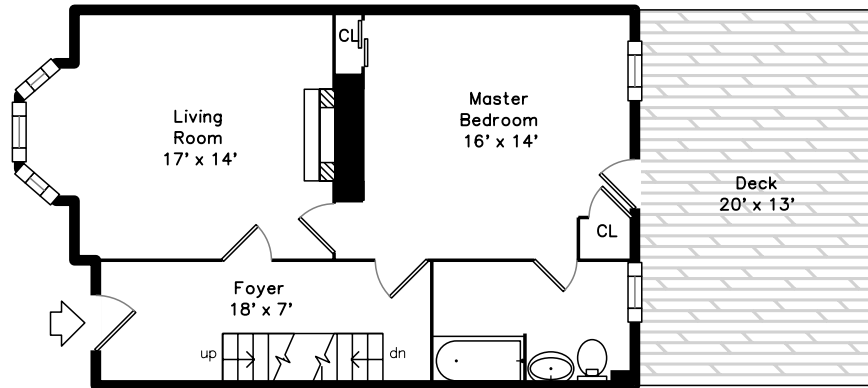

Top

Main

Upper

Lower

756 East Broadway  
Boston, MA 02127

PicturePlan by  vis-home  
Measurements may not be 100% accurate.  
Floor plans are provided for convenience only.  
Room sizes are not used to calculate area.