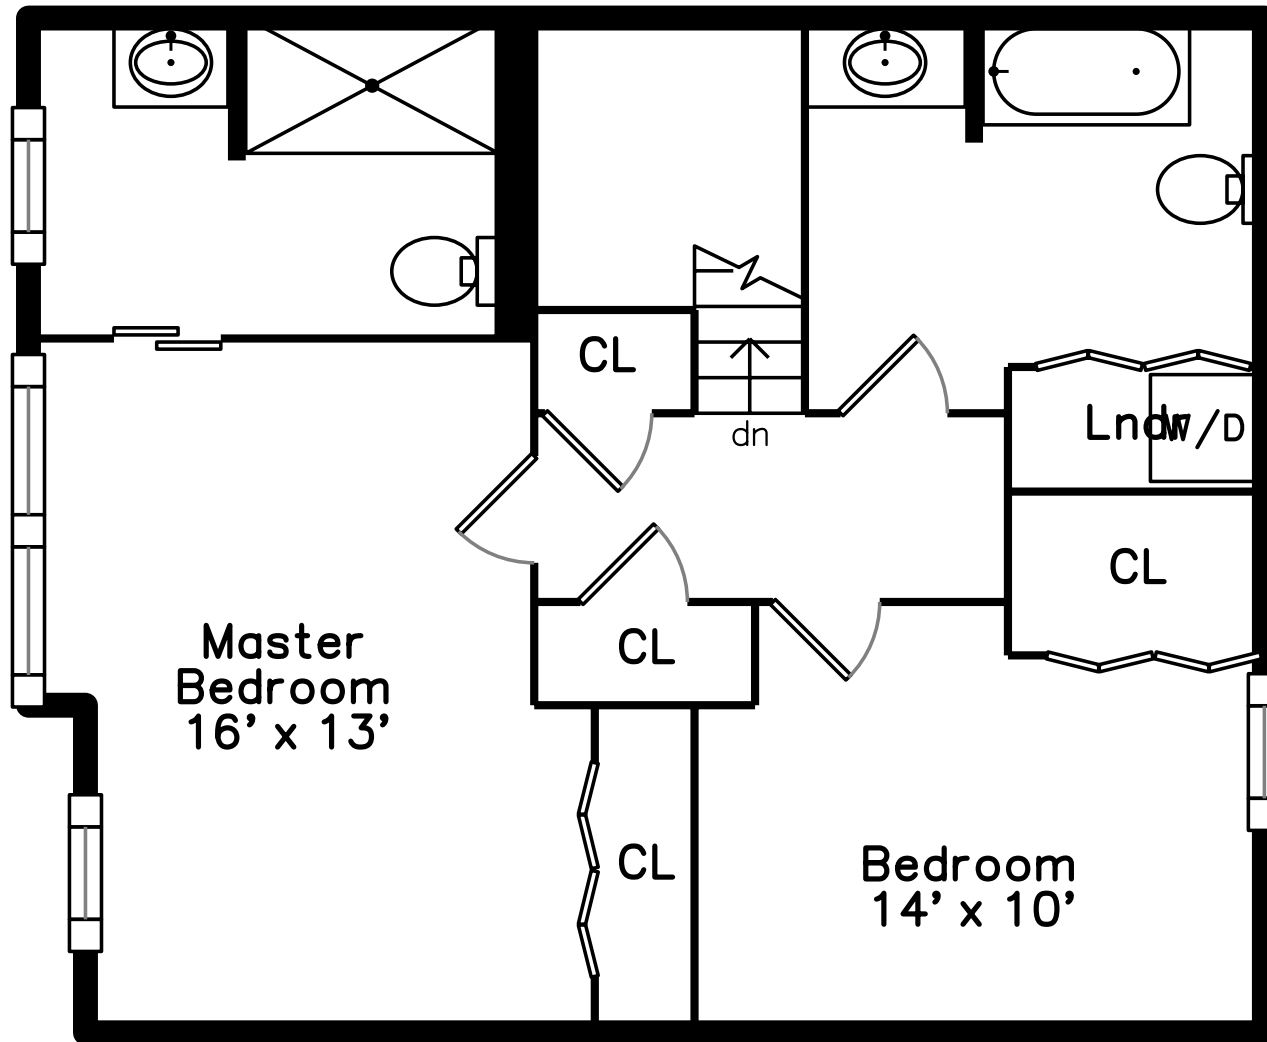

Upper

Basement

Main

21 Chickatawbut Street #2
Boston, MA 02122

PicturePlan by  vis-home

Measurements may not be 100% accurate.
Floor plans are provided for convenience only.
Room sizes are not used to calculate area.

Upper

Main

Basement

Outside

Outside

Outside

Back

Living Room

Living Room

Living Room

Dining Room

Kitchen

Kitchen

Kitchen

Bathroom

Deck

Master Bedroom

Master Bedroom

Bedroom

Master Bathroom

Bathroom

Bonus Room

Bonus Room

Bathroom