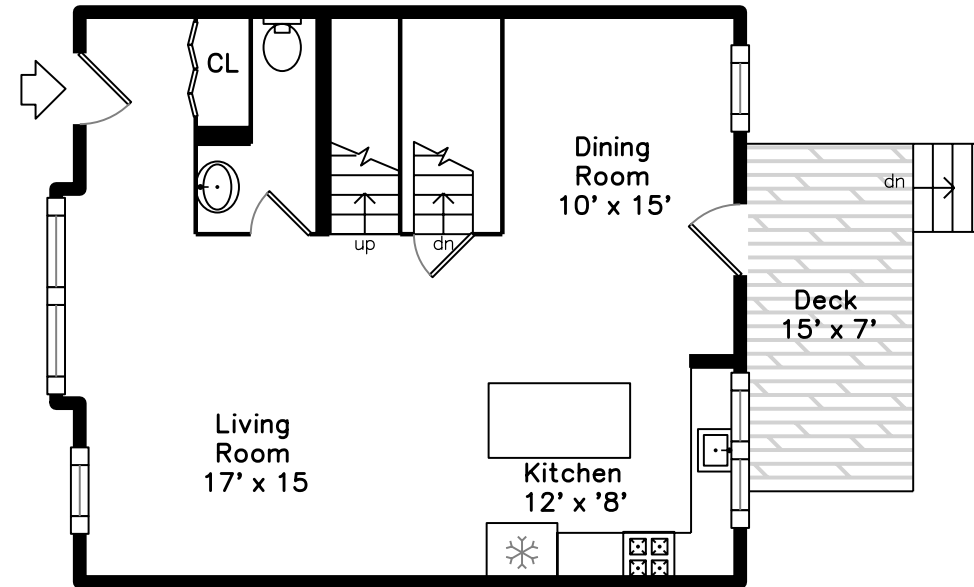

Upper

Basement

Main

21 Chickatawbut Street #2
Boston, MA 02122

PicturePlan by  vis-home

Measurements may not be 100% accurate.
Floor plans are provided for convenience only.
Room sizes are not used to calculate area.

Upper

Main

Basement

Outside

Outside

Outside

Back

Living Room

Living Room

Living Room

Dining Room

Kitchen

Kitchen

Kitchen

Bathroom

Deck

Master Bedroom

Master Bedroom

Bedroom

Master Bathroom

Bathroom

Bonus Room

Bonus Room

Bathroom