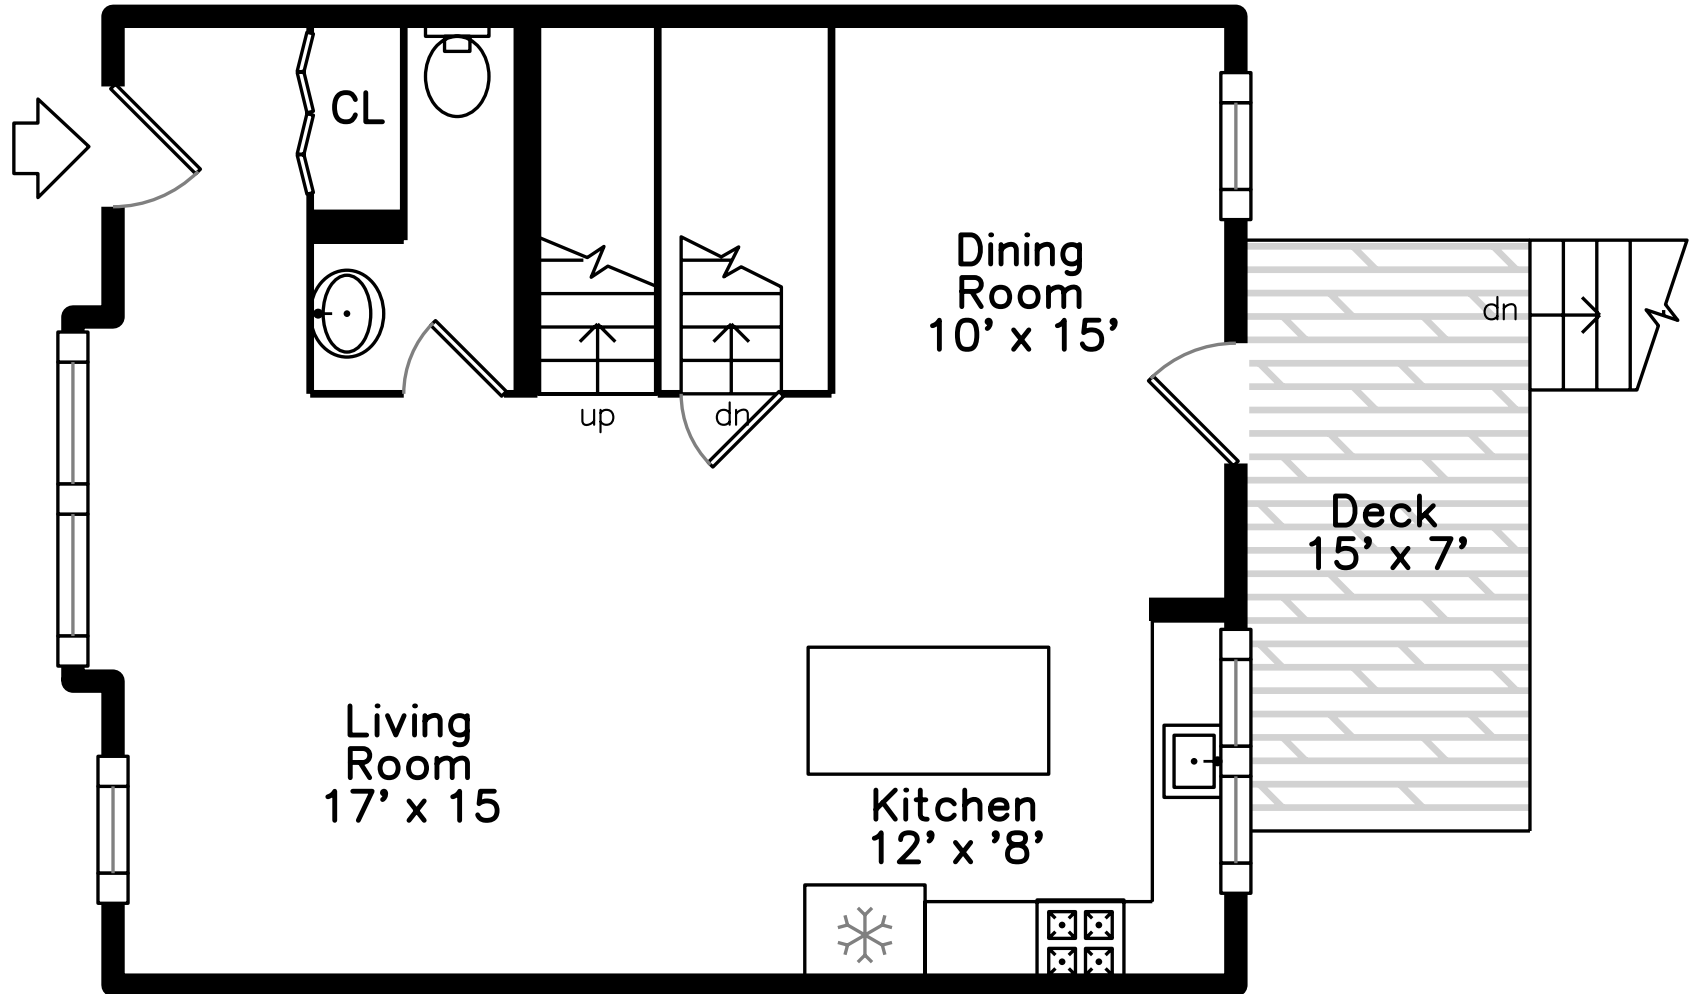

Upper

Basement

Main

21 Chickatawbut Street #2
Boston, MA 02122

PicturePlan by  vis-home

Measurements may not be 100% accurate.
Floor plans are provided for convenience only.
Room sizes are not used to calculate area.

Upper

Main

Basement

Outside

Outside

Outside

Back

Living Room

Living Room

Living Room

Dining Room

Kitchen

Kitchen

Kitchen

Bathroom

Deck

Master Bedroom

Master Bedroom

Bedroom

Master Bathroom

Bathroom

Bonus Room

Bonus Room

Bathroom