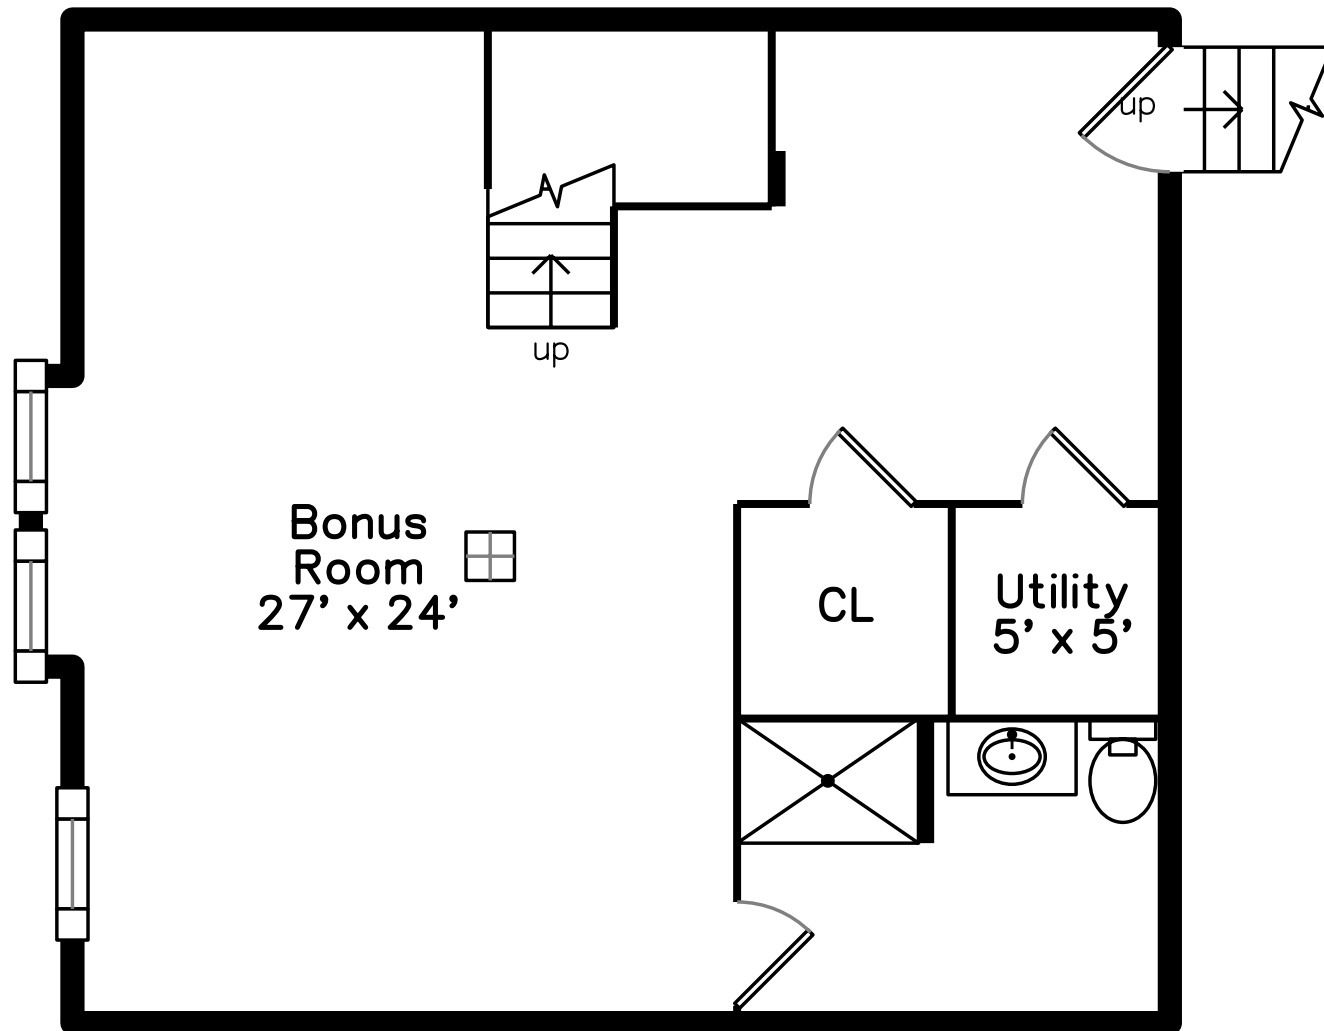

Upper

Basement

Main

21 Chickatawbut Street #2
Boston, MA 02122

PicturePlan by  vis-home

Measurements may not be 100% accurate.
Floor plans are provided for convenience only.
Room sizes are not used to calculate area.

Upper

Main

Basement

Outside

Outside

Outside

Back

Living Room

Living Room

Living Room

Dining Room

Kitchen

Kitchen

Kitchen

Bathroom

Deck

Master Bedroom

Master Bedroom

Bedroom

Master Bathroom

Bathroom

Bonus Room

Bonus Room

Bathroom