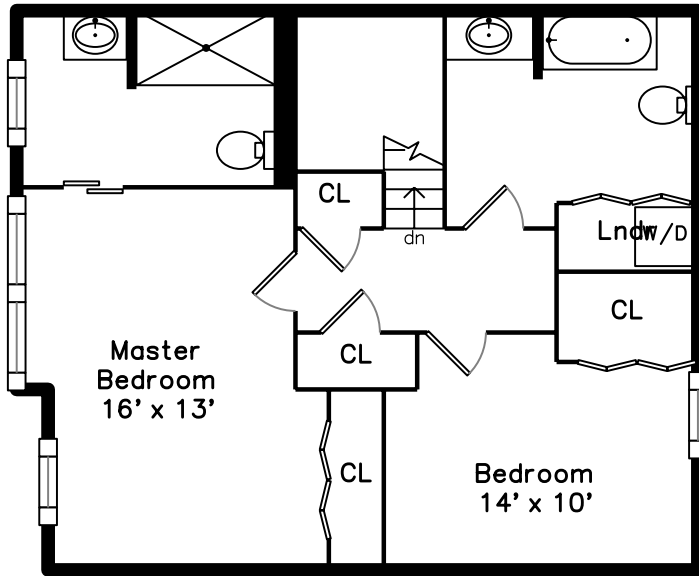

Upper

Basement

Main

21 Chickatawbut Street #2
Boston, MA 02122

PicturePlan by  vis-home

Measurements may not be 100% accurate.
Floor plans are provided for convenience only.
Room sizes are not used to calculate area.

Upper

Main

Basement

Outside

Outside

Outside

Back

Living Room

Living Room

Living Room

Dining Room

Kitchen

Kitchen

Kitchen

Bathroom

Deck

Master Bedroom

Master Bedroom

Bedroom

Master Bathroom

Bathroom

Bonus Room

Bonus Room

Bathroom