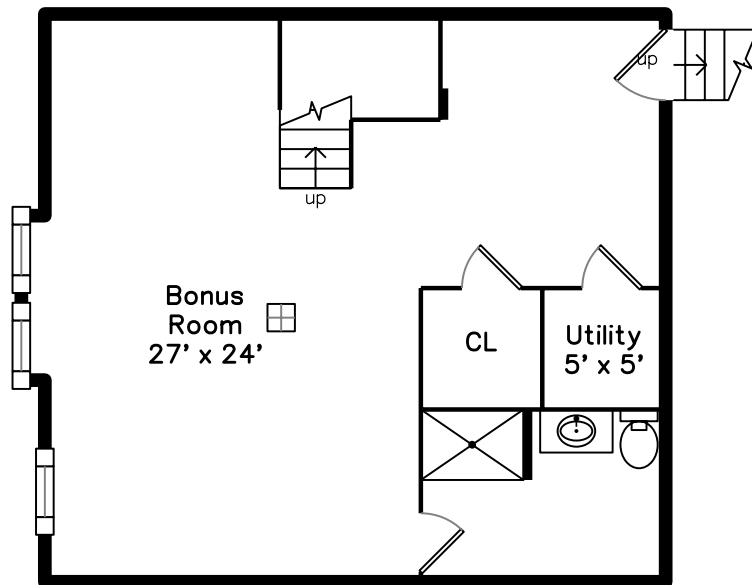

Upper

Basement

Main

21 Chickatawbut Street #2
Boston, MA 02122

PicturePlan by  vis-home

Measurements may not be 100% accurate.
Floor plans are provided for convenience only.
Room sizes are not used to calculate area.

Upper

Main

Basement

Outside

Outside

Outside

Back

Living Room

Living Room

Living Room

Dining Room

Kitchen

Kitchen

Kitchen

Bathroom

Deck

Master Bedroom

Master Bedroom

Bedroom

Master Bathroom

Bathroom

Bonus Room

Bonus Room

Bathroom