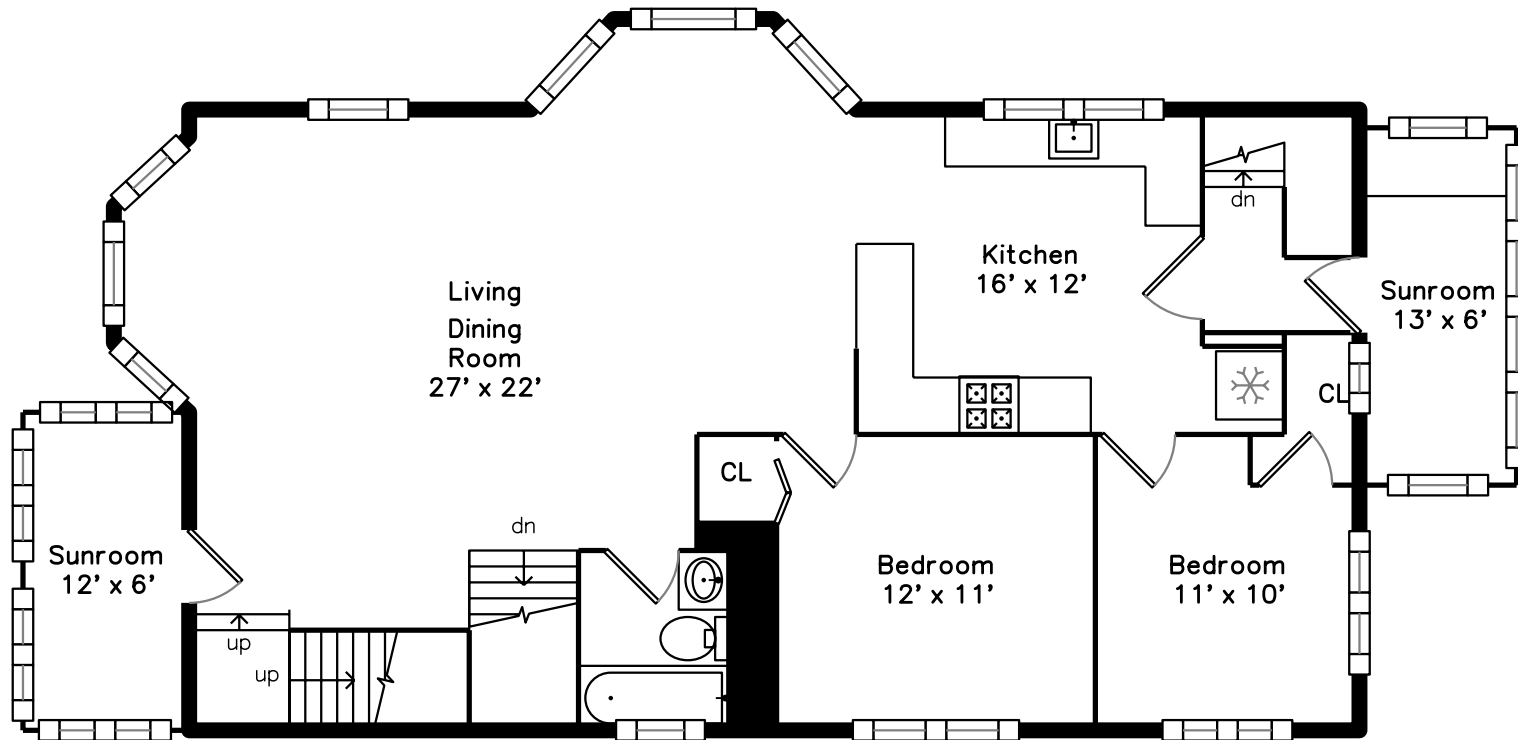

Upper

Main

11 Lexington Street
Watertown, MA 02472

PicturePlan by  vis-home

Measurements may not be 100% accurate.
Floor plans are provided for convenience only.
Room sizes are not used to calculate area.

Upper

Main

Outside

Outside

Outside

Outside

Outside

Living DiningRoom

Living DiningRoom

Living DiningRoom

Living DiningRoom

Living DiningRoom

Kitchen

Kitchen

Kitchen

Kitchen

Bathroom

Bedroom

Bedroom

Main Bedroom

Main Bedroom

Main Bedroom

Main Bedroom

Bathroom