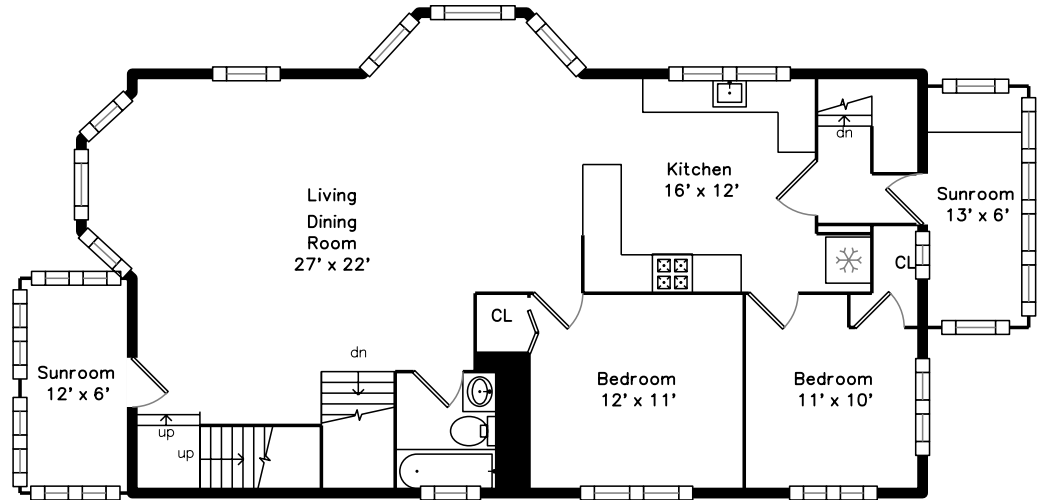

Upper

Main

11 Lexington Street
Watertown, MA 02472

PicturePlan by  vis-home

Measurements may not be 100% accurate.
Floor plans are provided for convenience only.
Room sizes are not used to calculate area.

Upper

Main

Outside

Outside

Outside

Outside

Outside

Living DiningRoom

Living DiningRoom

Living DiningRoom

Living DiningRoom

Living DiningRoom

Kitchen

Kitchen

Kitchen

Kitchen

Bathroom

Bedroom

Bedroom

Main Bedroom

Main Bedroom

Main Bedroom

Main Bedroom

Bathroom