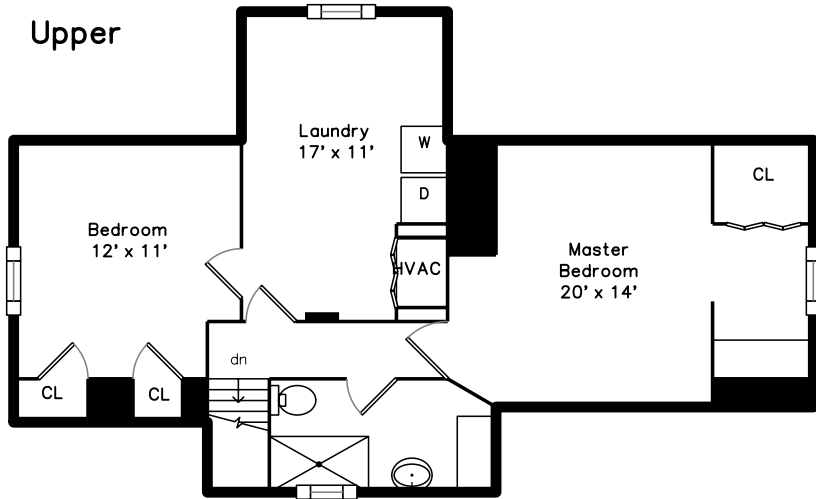

Upper

Main

11 Lexington Street
Watertown, MA 02472

PicturePlan by  vis-home

Measurements may not be 100% accurate.
Floor plans are provided for convenience only.
Room sizes are not used to calculate area.

Upper

Main

Outside

Outside

Outside

Outside

Outside

Living DiningRoom

Sunroom

Sunroom

Sunroom

Sunroom

Bedroom

Bedroom

Bedroom

Bedroom

Bathroom

Bedroom

Bedroom

Main Bedroom

Main Bedroom

Main Bedroom

Main Bedroom

Bathroom