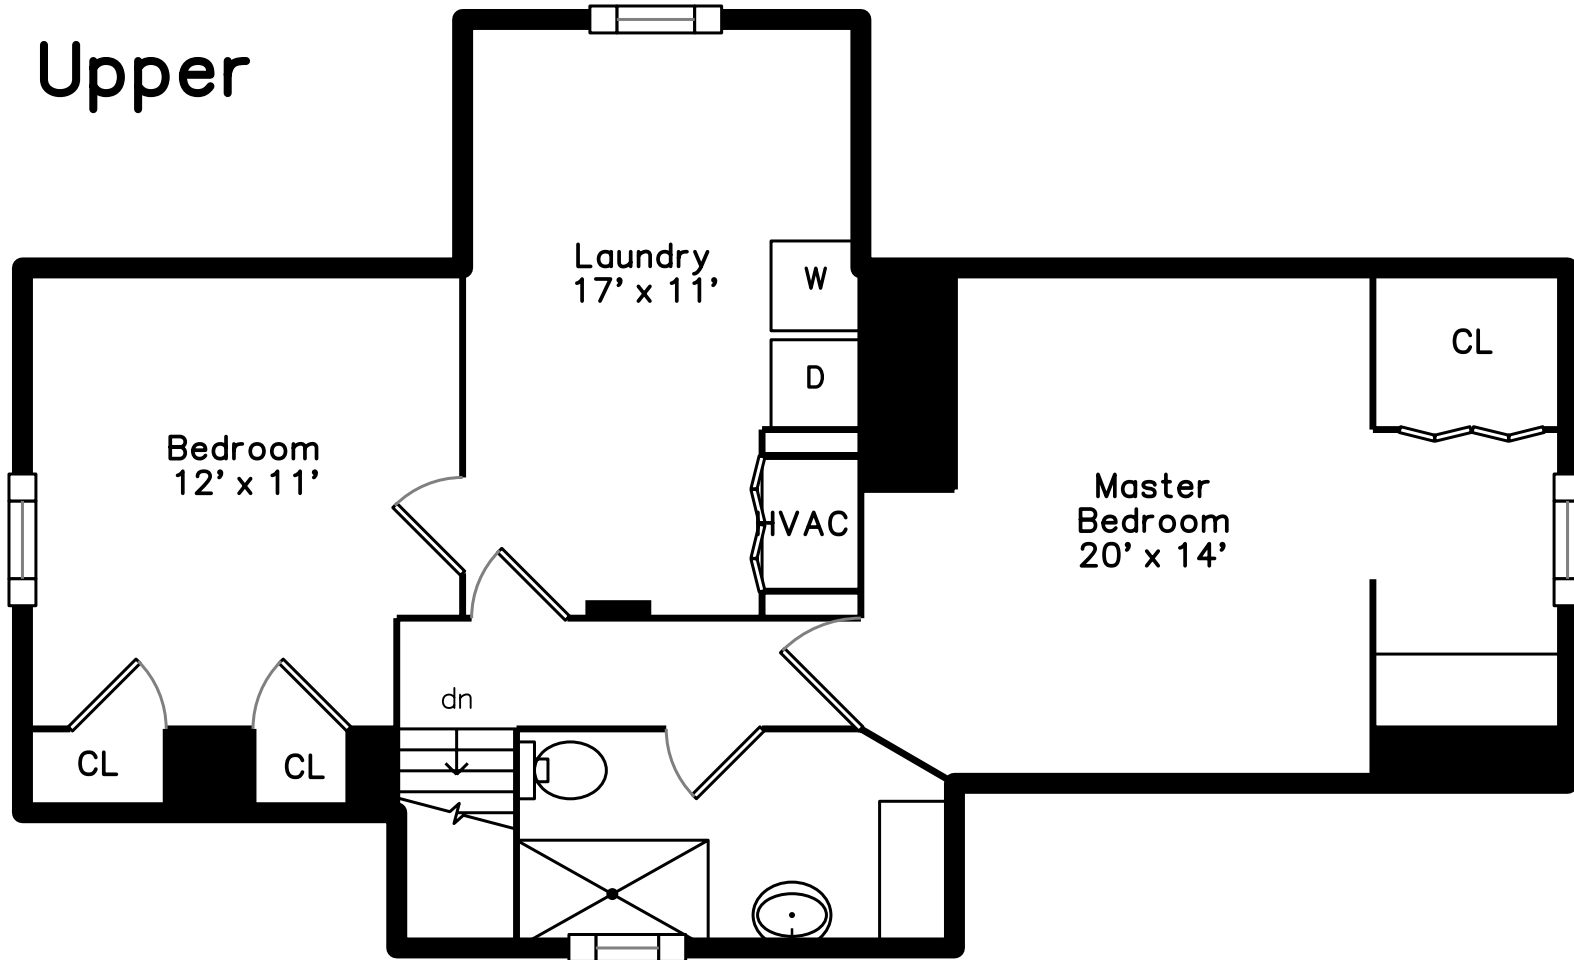

Upper

Main

11 Lexington Street
Watertown, MA 02472

PicturePlan by  vis-home

Measurements may not be 100% accurate.
Floor plans are provided for convenience only.
Room sizes are not used to calculate area.

Upper

Main

Outside

Outside

Outside

Outside

Outside

Living DiningRoom

Living DiningRoom

Living DiningRoom

Living DiningRoom

Living DiningRoom

Kitchen

Kitchen

Kitchen

Kitchen

Bathroom

Bedroom

Bedroom

Main Bedroom

Main Bedroom

Main Bedroom

Main Bedroom

Bathroom