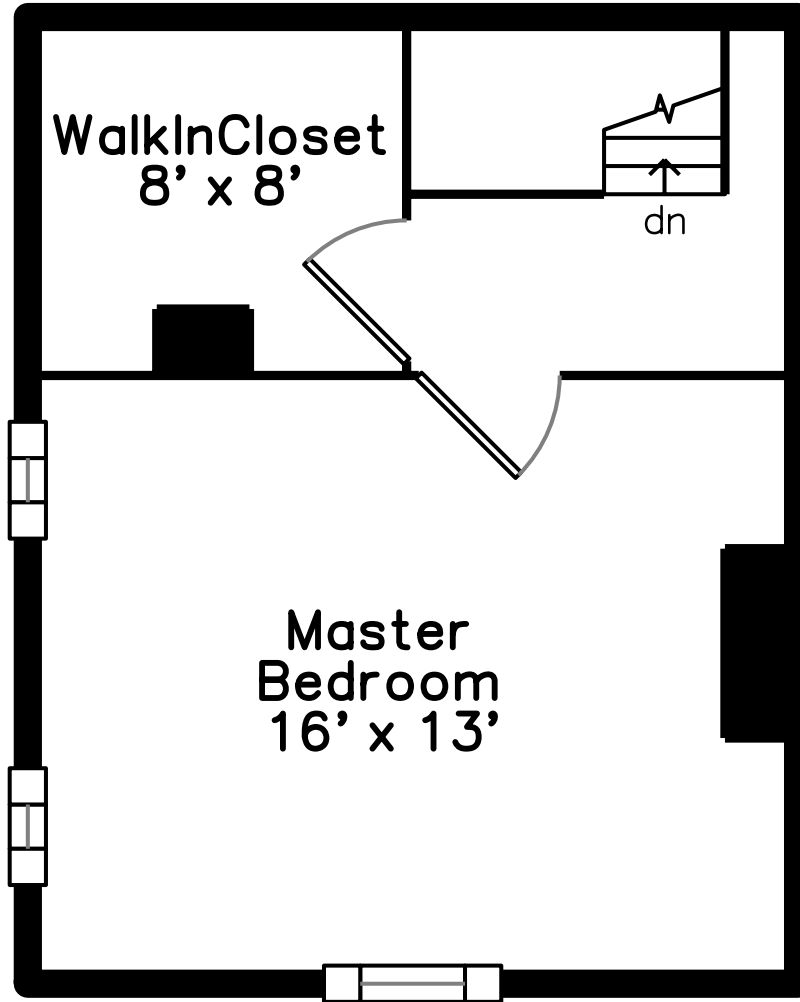

Top

Main

Bonus Room

Basement

Upper

147 Otis Street
Cambridge, MA 02141

PicturePlan by  vis-home

Measurements may not be 100% accurate.
Floor plans are provided for convenience only.
Room sizes are not used to calculate area.

Top

Upper

Main

Basement

Bonus Room

Outside

Outside

Outside

Main Bedroom

Main Bedroom

Main Bedroom

Bedroom

Bedroom

Bathroom

Main Bedroom

Main Bedroom

Main Bedroom

WalkInCloset

Utility

Utility

Utility

Utility

Utility

Bonus Room