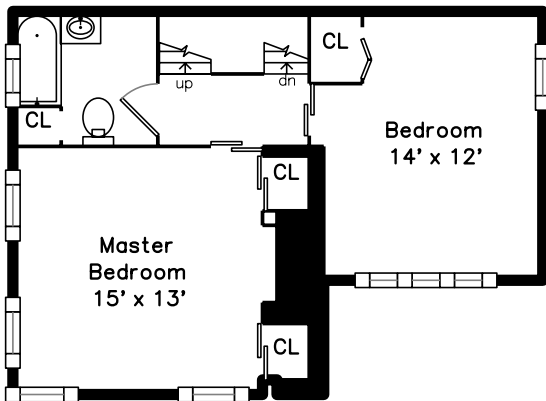

Top

Main

Bonus Room

Basement

Upper

147 Otis Street
Cambridge, MA 02141

PicturePlan by  vis-home

Measurements may not be 100% accurate.
Floor plans are provided for convenience only.
Room sizes are not used to calculate area.

Top

Upper

Main

Basement

Bonus Room

Outside

Outside

Outside

Main Bedroom

Main Bedroom

Main Bedroom

Bedroom

Bedroom

Bathroom

Main Bedroom

Main Bedroom

Main Bedroom

WalkInCloset

Utility

Utility

Utility

Utility

Utility

Bonus Room