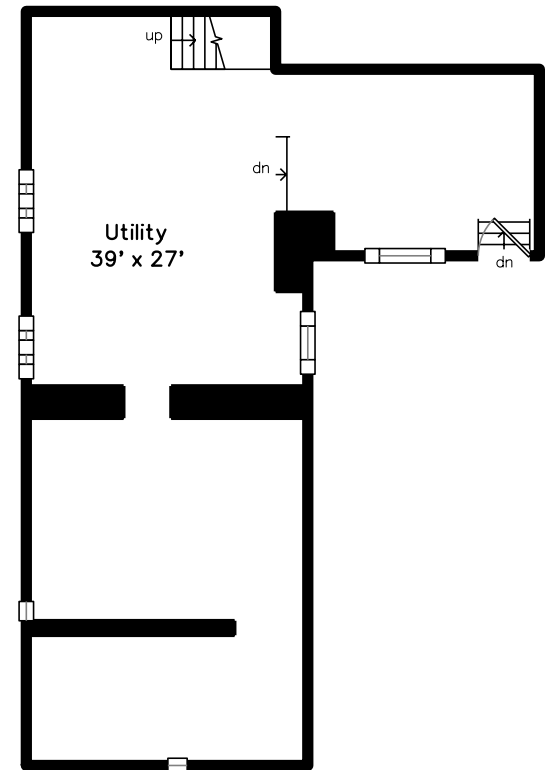

Top

Main

Bonus Room

Basement

Upper

147 Otis Street
Cambridge, MA 02141

PicturePlan by  vis-home

Measurements may not be 100% accurate.
Floor plans are provided for convenience only.
Room sizes are not used to calculate area.

Top

Upper

Main

Basement

Bonus Room

Outside

Outside

Outside