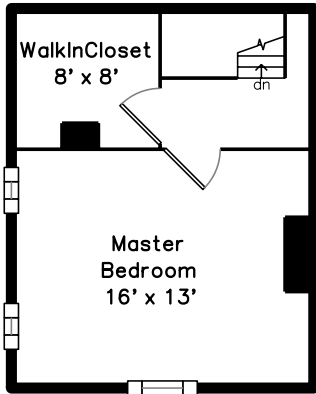

Top

Main

Bonus Room

Basement

Upper

147 Otis Street
Cambridge, MA 02141

PicturePlan by  vis-home

Measurements may not be 100% accurate.
Floor plans are provided for convenience only.
Room sizes are not used to calculate area.

Top

Upper

Main

Basement

Bonus Room

Outside

Outside

Outside

Main Bedroom

Main Bedroom

Main Bedroom

Bedroom

Bedroom

Bathroom

Main Bedroom

Main Bedroom

Main Bedroom

WalkInCloset

Utility

Utility

Utility

Utility

Utility

Bonus Room