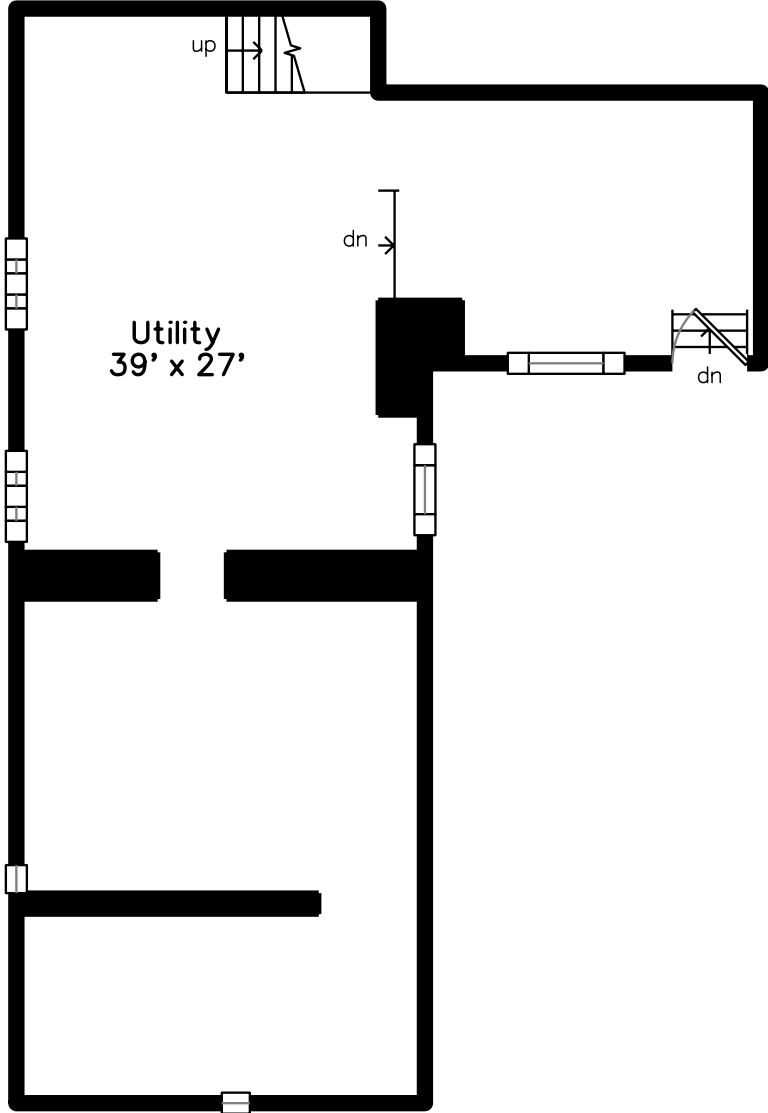

Top

Main

Bonus Room

Basement

Upper

147 Otis Street
Cambridge, MA 02141

PicturePlan by  vis-home

Measurements may not be 100% accurate.
Floor plans are provided for convenience only.
Room sizes are not used to calculate area.

Top

Upper

Main

Basement

Bonus Room

Outside

Outside

Outside

Outside

Outside

Foyer

Living Room

Living Room

Kitchen

Kitchen

Kitchen

Main Bedroom

Main Bedroom

Main Bedroom

Bedroom

Bedroom

Bathroom

Main Bedroom

Main Bedroom