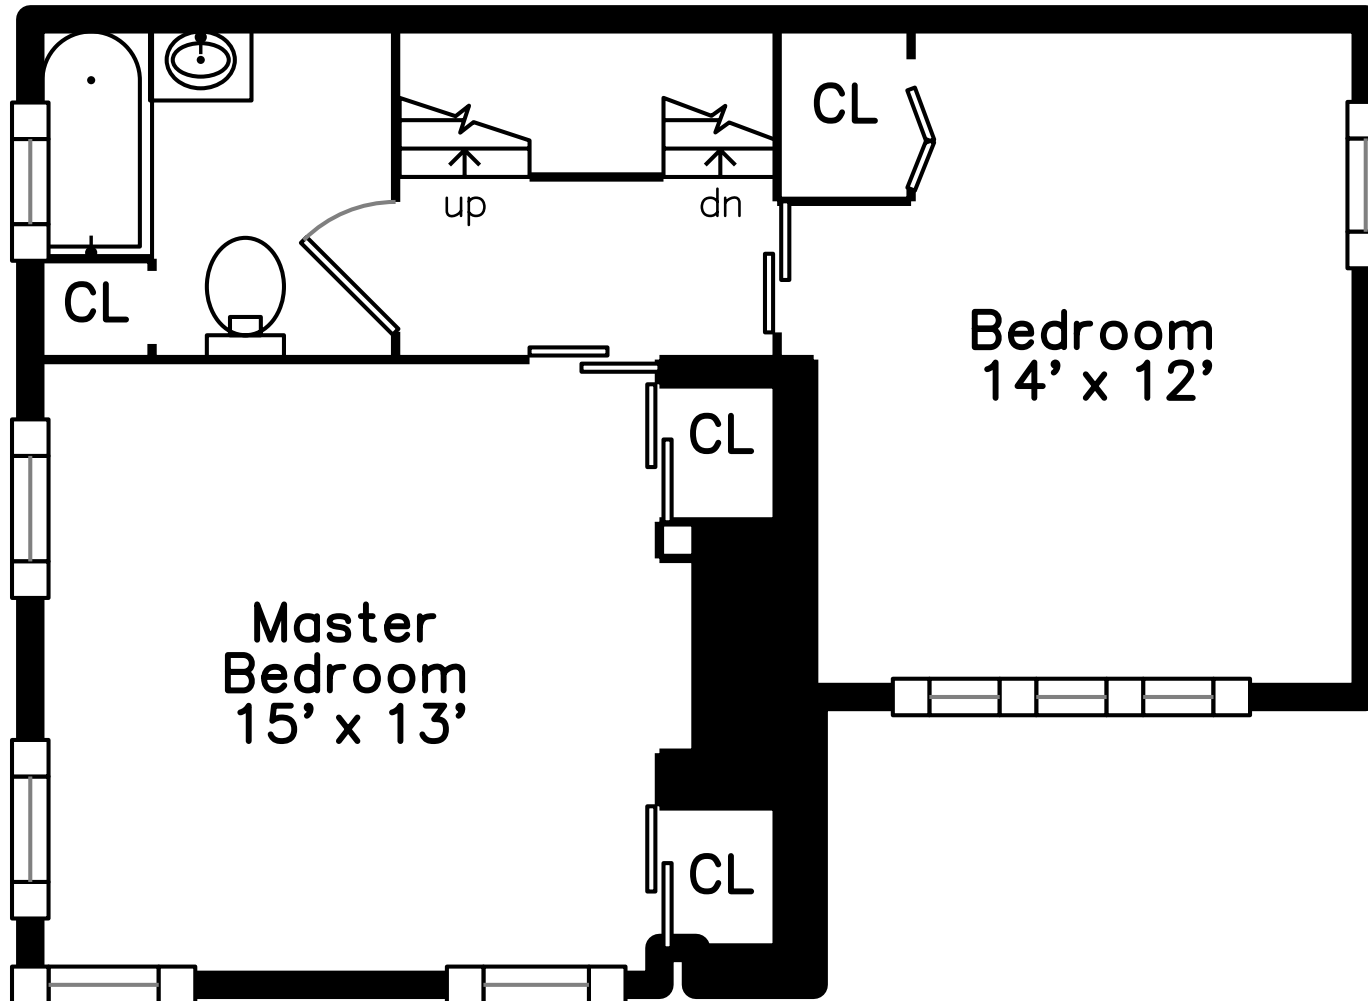

Top

Main

Bonus Room

Basement

Upper

147 Otis Street
Cambridge, MA 02141

PicturePlan by  vis-home

Measurements may not be 100% accurate.
Floor plans are provided for convenience only.
Room sizes are not used to calculate area.

Top

Upper

Main

Basement

Bonus Room

Outside

Outside

Outside

Main Bedroom

Main Bedroom

Main Bedroom

Bedroom

Bedroom

Bathroom

Main Bedroom

Main Bedroom

Main Bedroom

WalkInCloset

Utility

Utility

Utility

Utility

Utility

Bonus Room