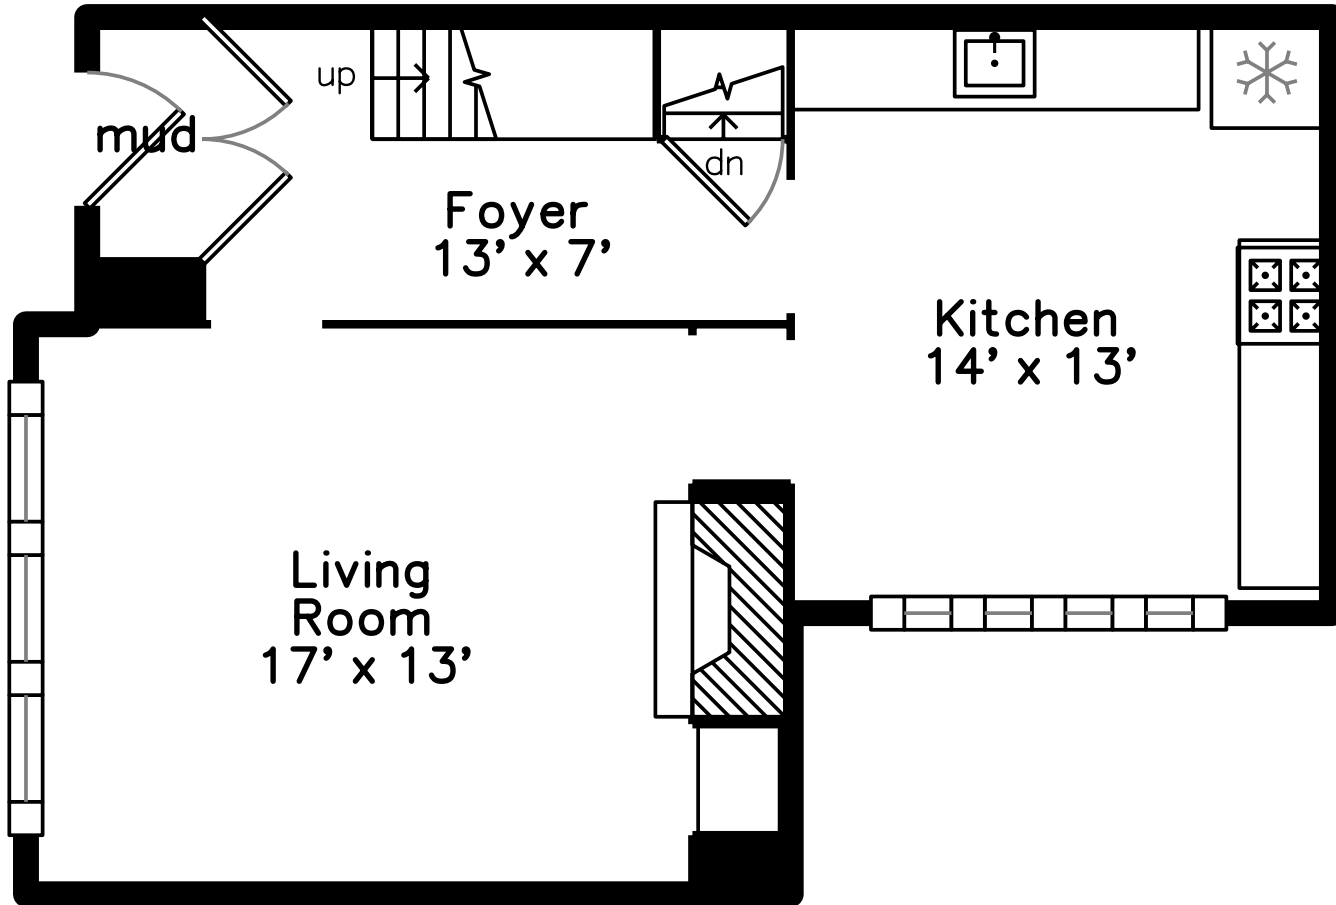

Top

Main

Bonus Room

Basement

Upper

147 Otis Street
Cambridge, MA 02141

PicturePlan by  vis-home

Measurements may not be 100% accurate.
Floor plans are provided for convenience only.
Room sizes are not used to calculate area.

Top

Upper

Main

Basement

Bonus Room

Outside

Outside

Outside

Outside

Outside

Foyer

Living Room

Living Room

Kitchen

Kitchen

Kitchen

Main Bedroom

Main Bedroom

Main Bedroom

Bedroom

Bedroom

Bathroom

Main Bedroom

Main Bedroom