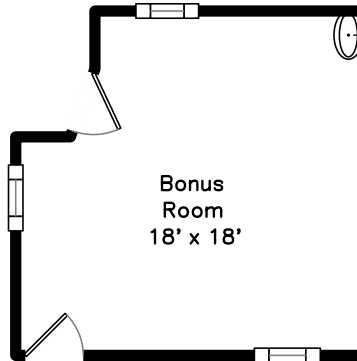

Top

Main

Bonus Room

Basement

Upper

147 Otis Street
Cambridge, MA 02141

PicturePlan by  vis-home

Measurements may not be 100% accurate.
Floor plans are provided for convenience only.
Room sizes are not used to calculate area.

Top

Upper

Main

Basement

Bonus Room

Outside

Outside

Outside