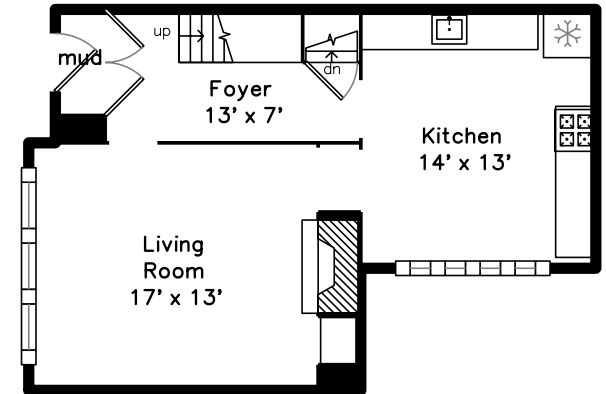

Top

Main

Bonus Room

Basement

Upper

147 Otis Street
Cambridge, MA 02141

PicturePlan by  vis-home

Measurements may not be 100% accurate.
Floor plans are provided for convenience only.
Room sizes are not used to calculate area.

Top

Upper

Main

Basement

Bonus Room

Outside

Outside

Outside

Main Bedroom

Main Bedroom

Main Bedroom

Bedroom

Bedroom

Bathroom

Main Bedroom

Main Bedroom

Main Bedroom

WalkInCloset

Utility

Utility

Utility

Utility

Utility

Bonus Room