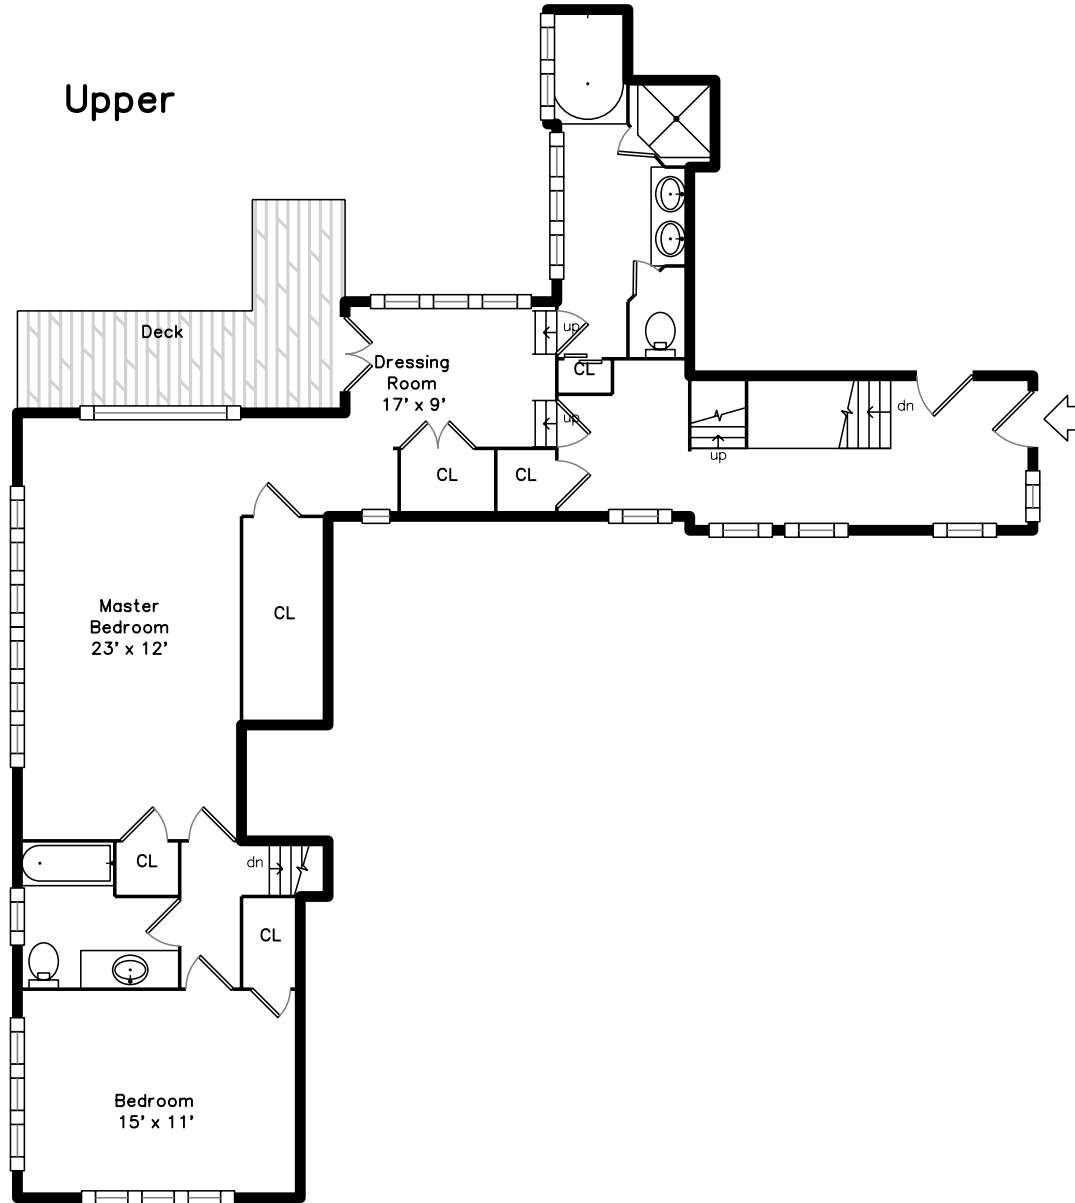

Upper

Main

Office

Upper

164 Crabtree Rd
 Quincy, MA 02171
 PicturePlan by vis-home

Measurements may not be 100% accurate.
 Floor plans are provided for convenience only.
 Room sizes are not used to calculate area.

Office

Upper

Upper

Main

Outside

Outside

Porch

Backyard

Outside

Outside

Back

Entry

Hall

Living Room

Living Room

Living Room

Living Room

Living Room

Living Room

Dining Room

Dining Room

Dining Room

Kitchen

Kitchen