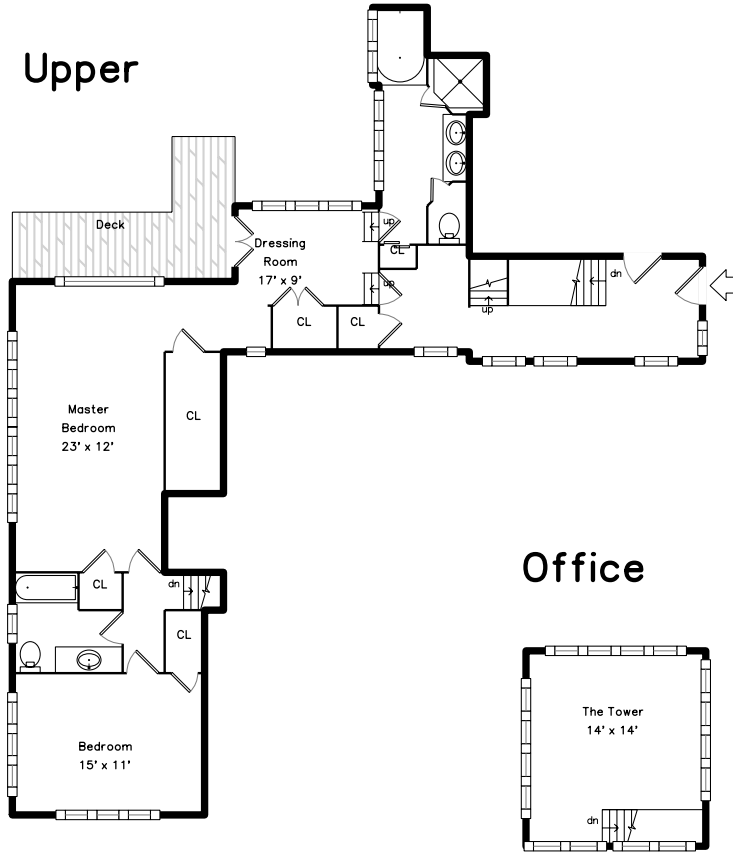

Upper

Main

Office

Upper

164 Crabtree Rd
 Quincy, MA 02171
 PicturePlan by vis-home

Measurements may not be 100% accurate.
 Floor plans are provided for convenience only.
 Room sizes are not used to calculate area.

Office

Upper

Upper

Main

Outside

Outside

Porch

Backyard

Outside

Outside

Back

Entry

Hall

Living Room

Living Room

Living Room

Living Room

Living Room

Living Room

Dining Room

Dining Room

Dining Room

Kitchen

Kitchen