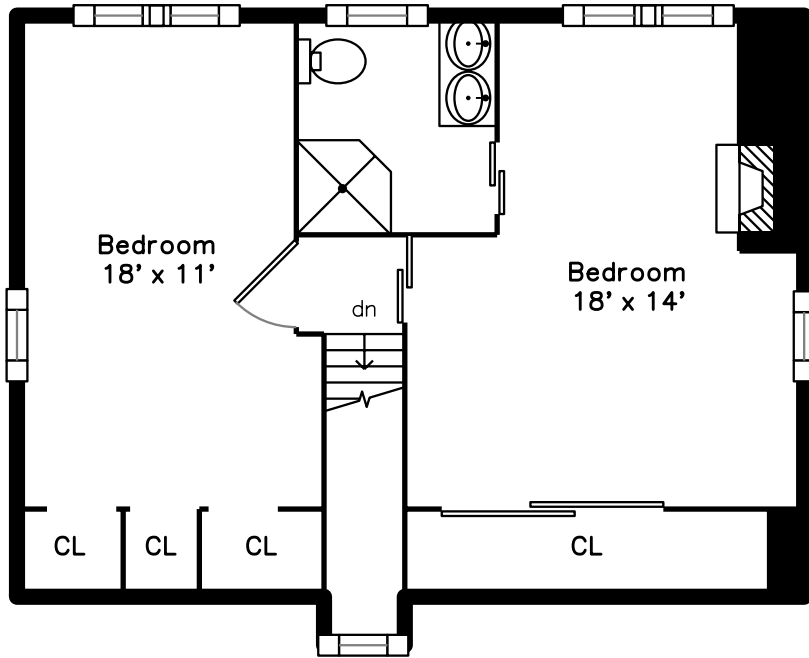

Upper

Main

**23 Brush Hill Terrace
Boston, MA 02136**

PicturePlan by  vis-home

Measurements may not be 100% accurate.
Floor plans are provided for convenience only.
Room sizes are not used to calculate area.

Backyard

Deck

Deck

Deck

Living Room

Living Room

Living Room

Living Room

Dining Room

Dining Room

Dining Room

Kitchen

Kitchen

Kitchen

Kitchen

Bedroom

Bedroom

Bathroom

Bathroom