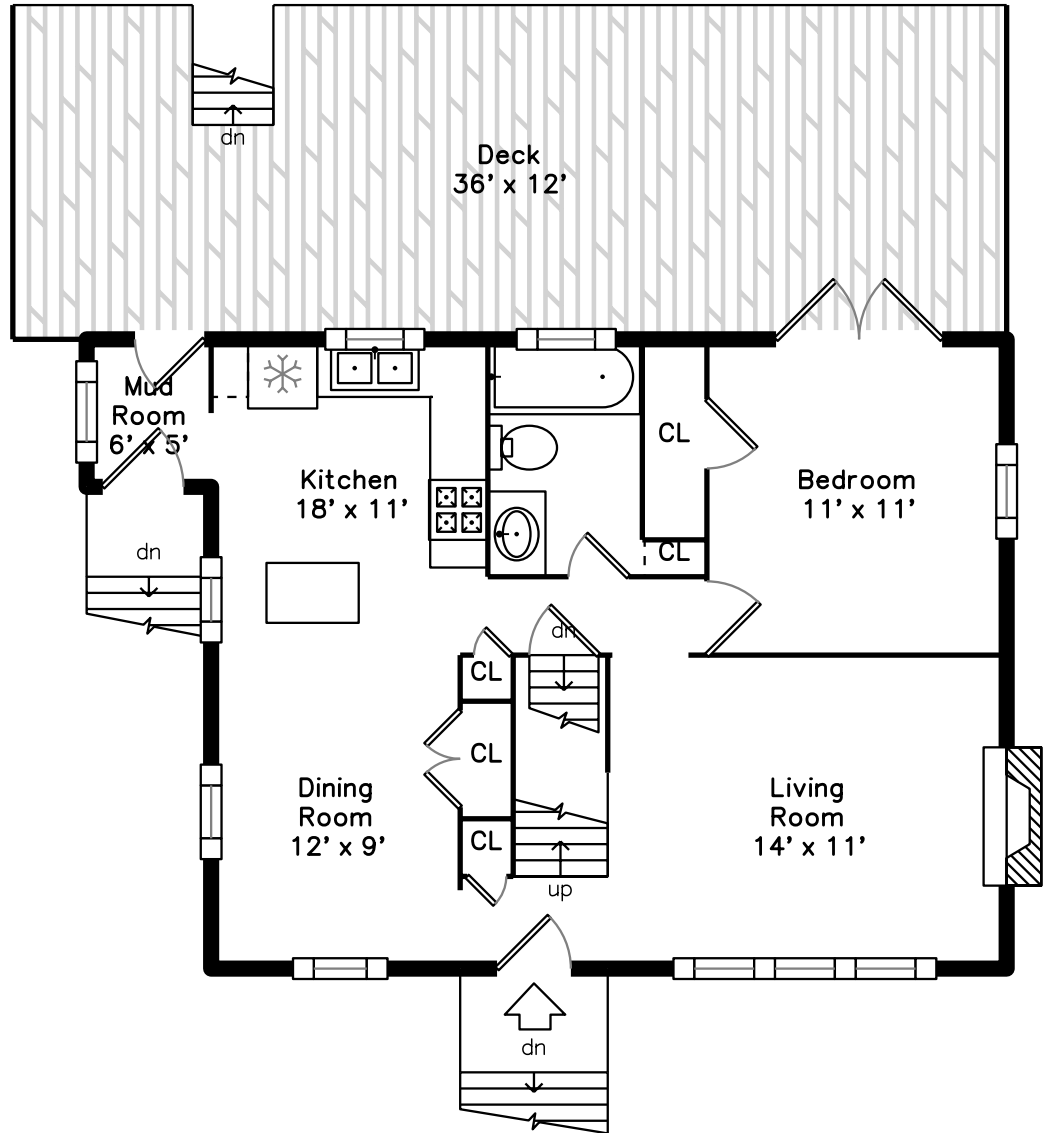

Upper

Main

**23 Brush Hill Terrace
Boston, MA 02136**

PicturePlan by  vis-home

Measurements may not be 100% accurate.
Floor plans are provided for convenience only.
Room sizes are not used to calculate area.

Backyard

Deck

Deck

Deck

Living Room

Living Room

Living Room

Living Room

Dining Room

Dining Room

Dining Room

Kitchen

Kitchen

Kitchen

Kitchen

Bedroom

Bedroom

Bathroom

Bathroom