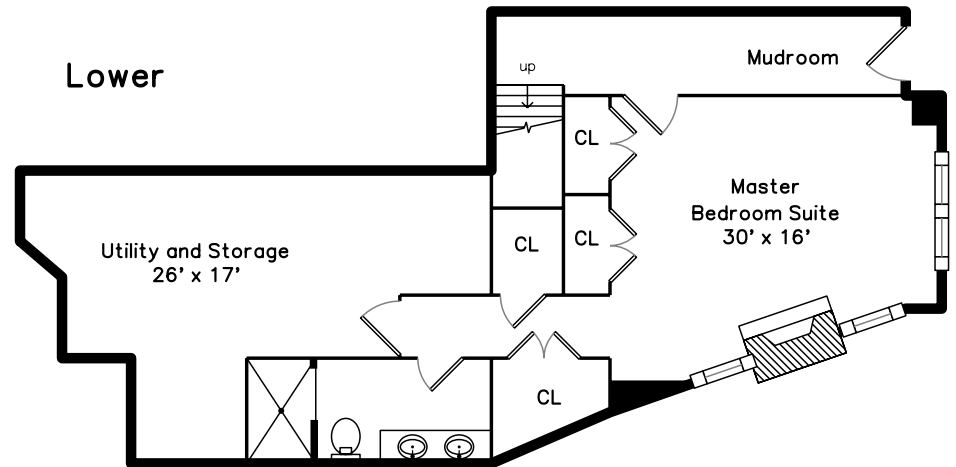

### Lower

75 Wachusett St #1  
Jamaica Plain, MA 02130

PicturePlan by  vis-home

Measurements may not be 100% accurate.  
Floor plans are provided for convenience only.  
Room sizes are not used to calculate area.

# Main

Lower

Exterior

Exterior

Exterior

Living Room

Living Room

Living Room

Dining Area

Spacious Living/Dining

Kitchen

Kitchen

Main Bedroom

Main Bedroom

Main Bedroom

Main Bathroom