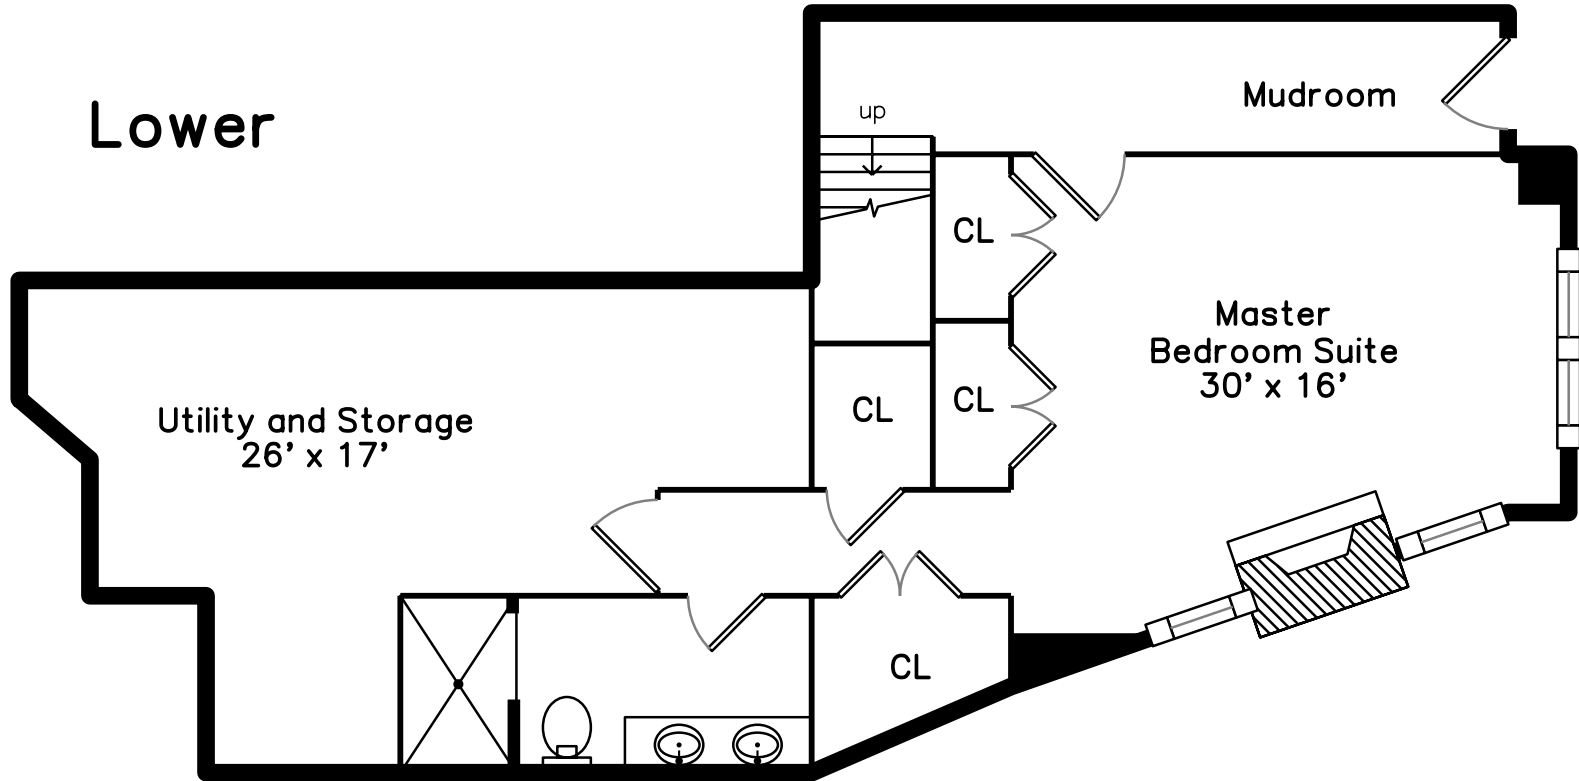

### Lower

75 Wachusett St #1  
Jamaica Plain, MA 02130

PicturePlan by  vis-home

Measurements may not be 100% accurate.  
Floor plans are provided for convenience only.  
Room sizes are not used to calculate area.

# Main

Lower

Exterior

Exterior

Exterior

Living Room

Living Room

Living Room

Dining Area

Spacious Living/Dining

Kitchen

Kitchen

Main Bedroom

Main Bedroom

Main Bedroom

Main Bathroom