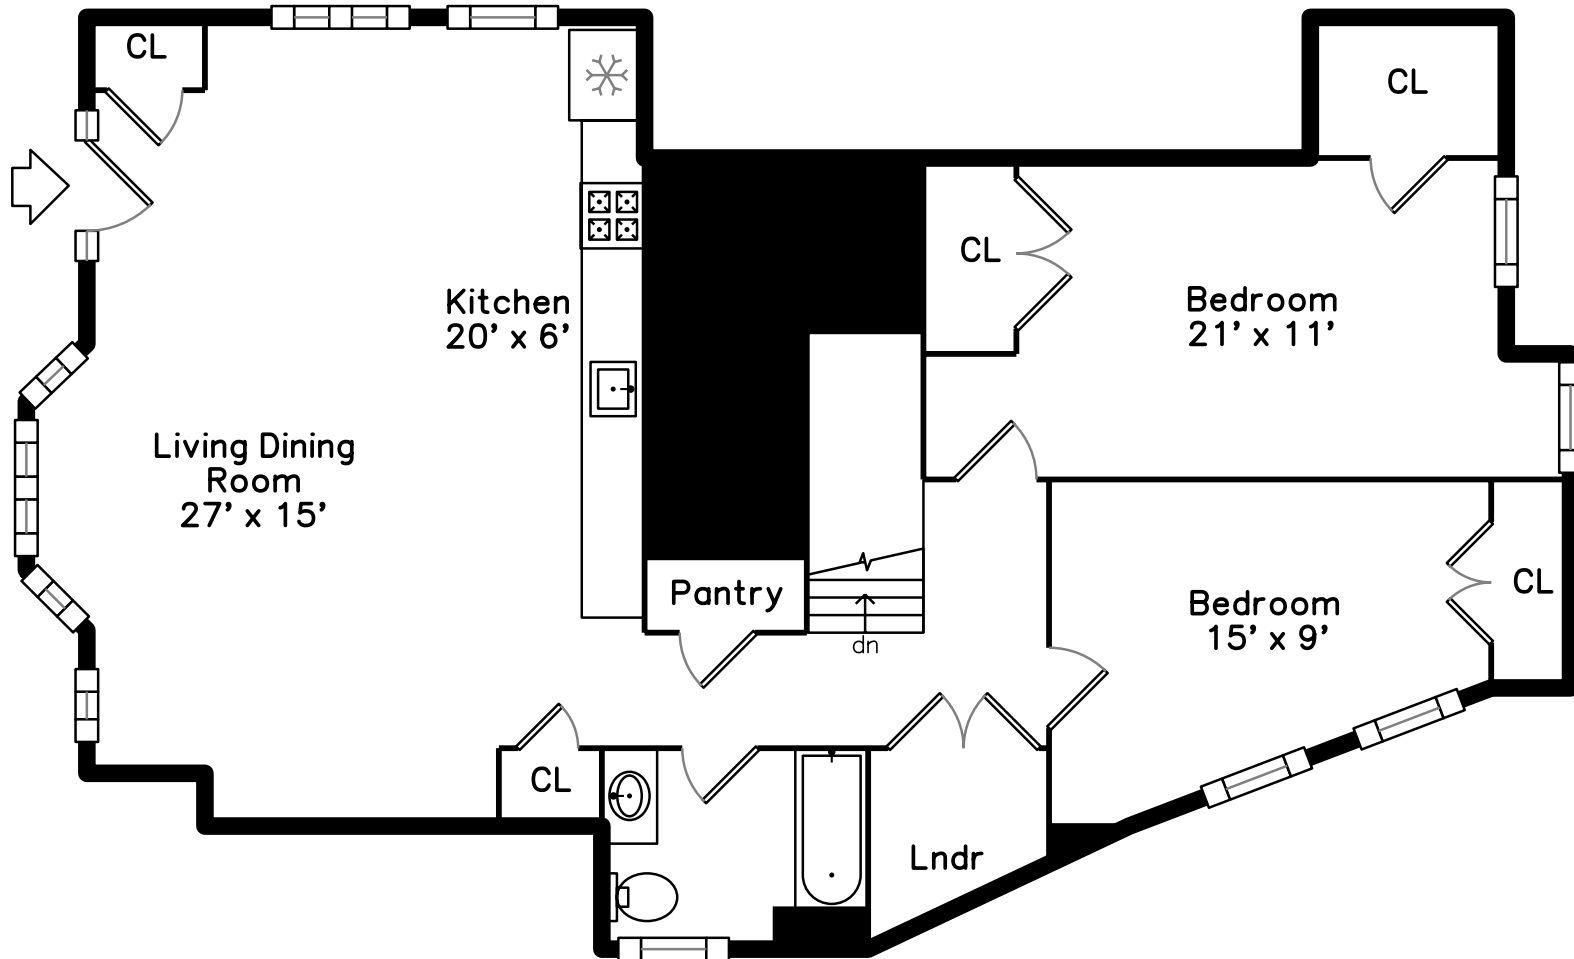

### Lower

75 Wachusett St #1  
Jamaica Plain, MA 02130

PicturePlan by  vis-home

Measurements may not be 100% accurate.  
Floor plans are provided for convenience only.  
Room sizes are not used to calculate area.

# Main

Lower

Exterior

Exterior

Exterior

Living Room

Living Room

Living Room

Dining Area

Spacious Living/Dining

Kitchen

Kitchen

Main Bedroom

Main Bedroom

Main Bedroom

Main Bathroom