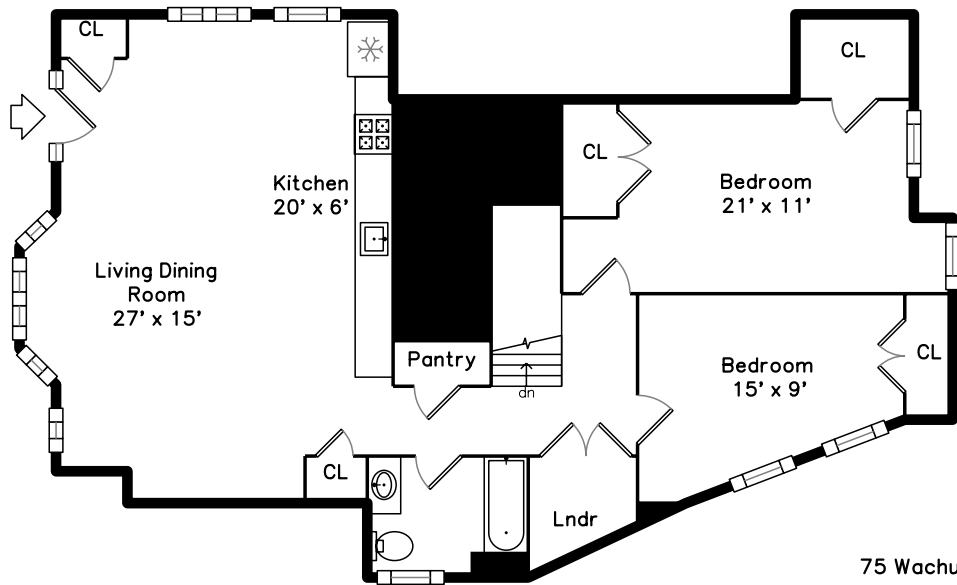

### Main

### Lower

75 Wachusett St #1  
Jamaica Plain, MA 02130

PicturePlan by  vis-home

Measurements may not be 100% accurate.  
Floor plans are provided for convenience only.  
Room sizes are not used to calculate area.

# Main

Lower

Exterior

Exterior

Exterior

Living Room

Living Room

Living Room

Dining Area

Spacious Living/Dining

Kitchen

Kitchen

Main Bedroom

Main Bedroom

Main Bedroom

Main Bathroom