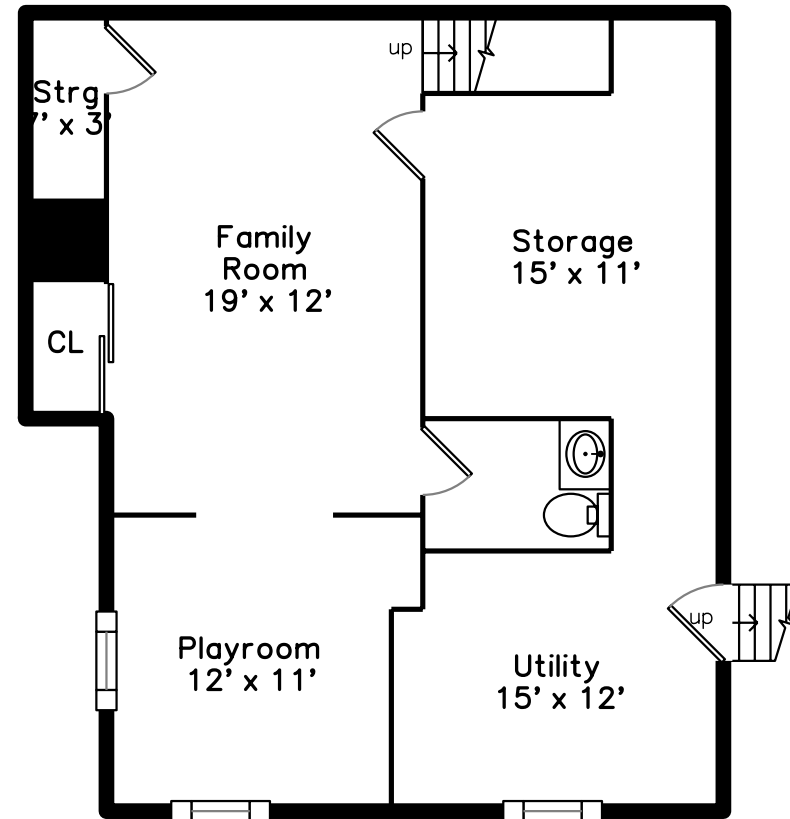

Main

Basement

14 Charlotte Lane #14
Randolph, MA 02368

PicturePlan by  vis-home

Measurements may not be 100% accurate.
Floor plans are provided for convenience only.
Room sizes are not used to calculate area.

Main

Basement

Outside

Outside

Back

Back

Living Room

Living Room

Kitchen

Kitchen

Bedroom

Bedroom

Bedroom

Bathroom

Deck

Deck

Family Room

Family Room

Playroom

Bathroom