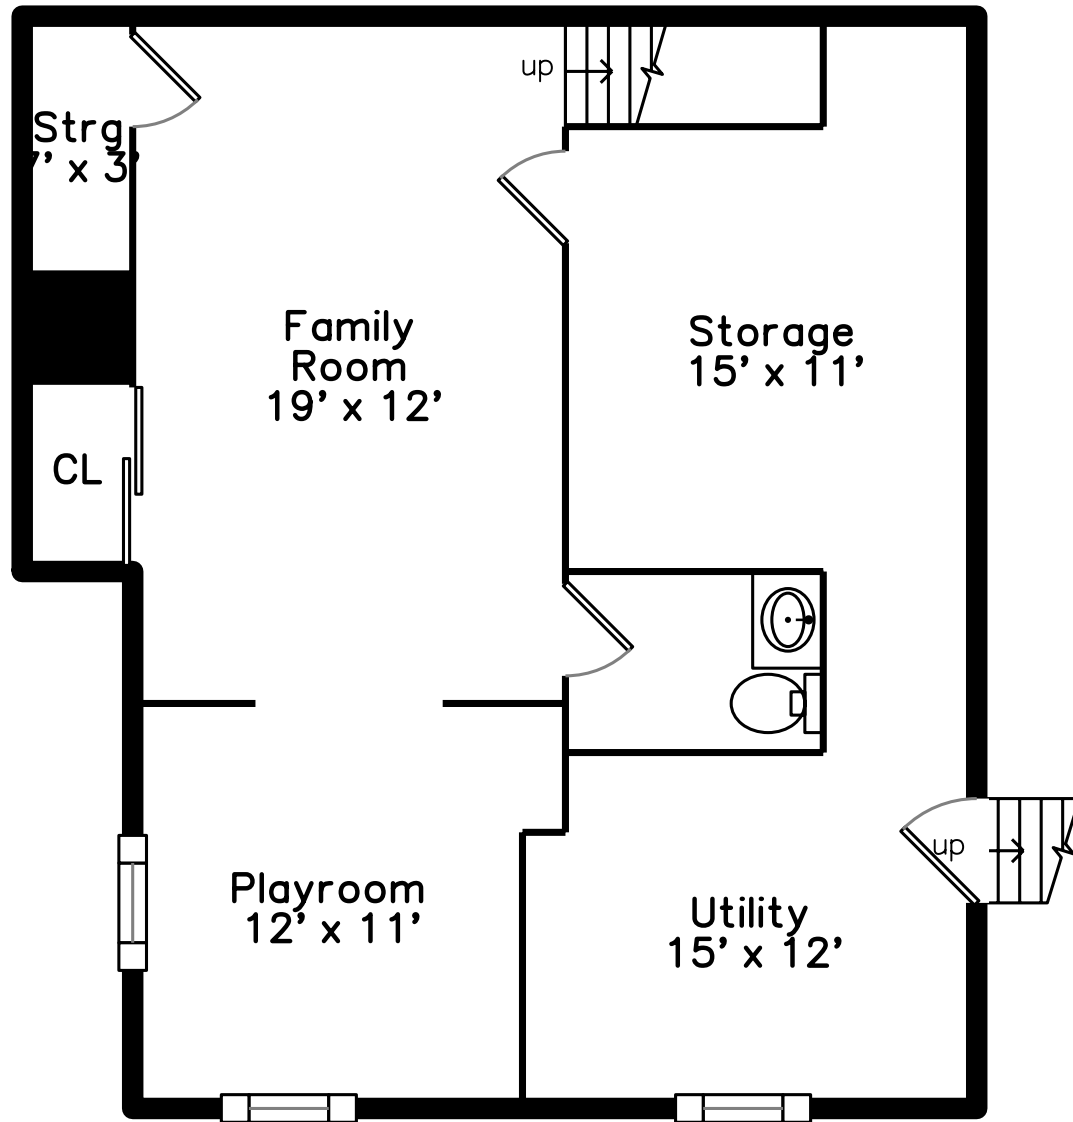

Main

Basement

14 Charlotte Lane #14
Randolph, MA 02368

PicturePlan by  vis-home

Measurements may not be 100% accurate.
Floor plans are provided for convenience only.
Room sizes are not used to calculate area.

Main

Basement

Outside

Outside

Back

Back

Living Room

Living Room

Kitchen

Kitchen

Bedroom

Bedroom

Bedroom

Bathroom

Deck

Deck

Family Room

Family Room

Playroom

Bathroom