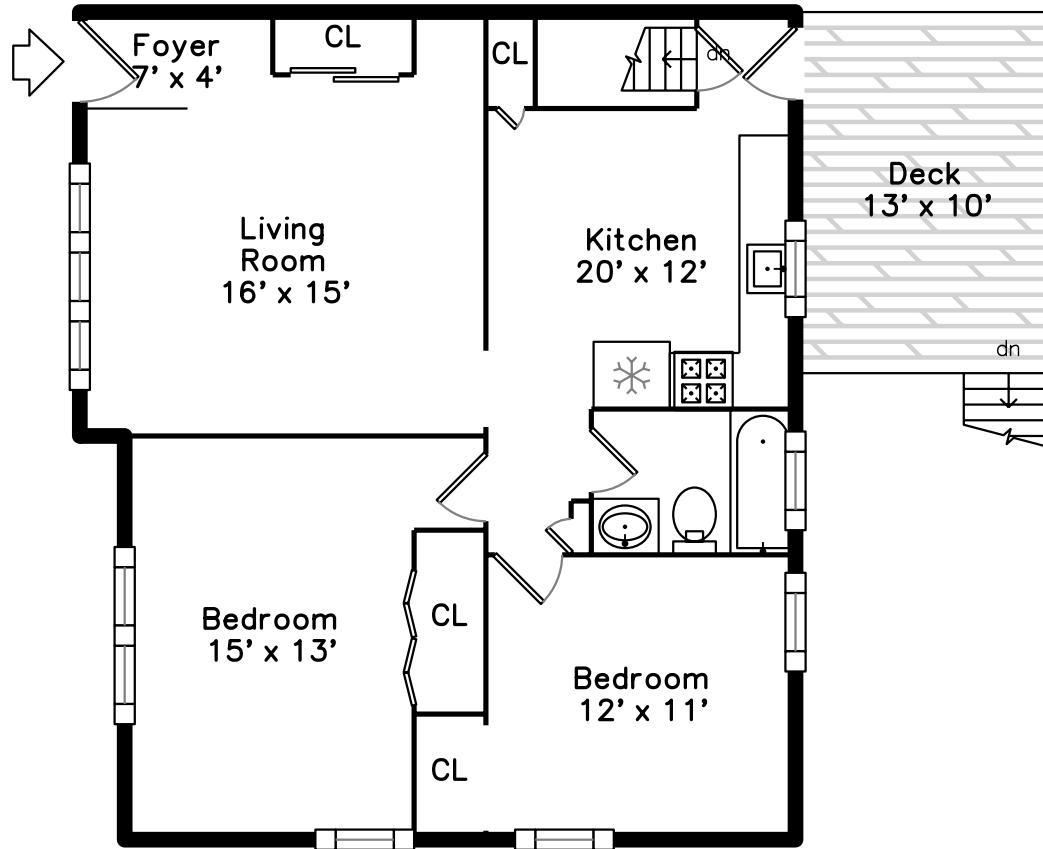

Main

Basement

14 Charlotte Lane #14
Randolph, MA 02368

PicturePlan by  vis-home

Measurements may not be 100% accurate.
Floor plans are provided for convenience only.
Room sizes are not used to calculate area.

Main

Basement

Outside

Outside

Back

Back

Living Room

Living Room

Kitchen

Kitchen

Bedroom

Bedroom

Bedroom

Bathroom

Deck

Deck

Family Room

Family Room

Playroom

Bathroom