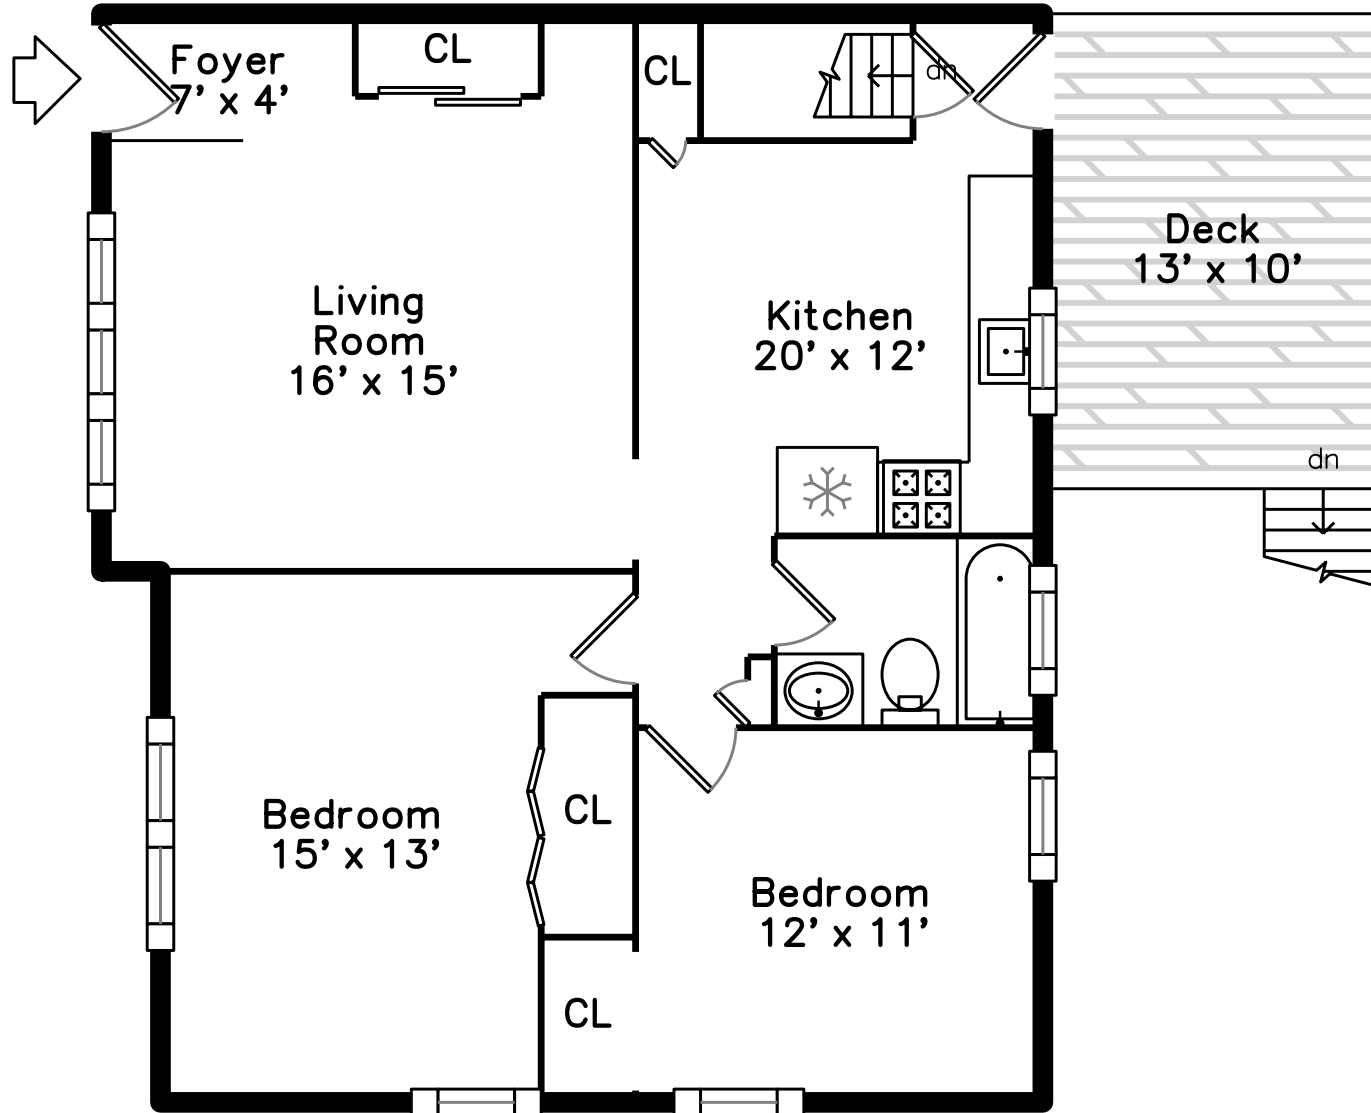

Main

Basement

14 Charlotte Lane #14
Randolph, MA 02368

PicturePlan by  vis-home

Measurements may not be 100% accurate.
Floor plans are provided for convenience only.
Room sizes are not used to calculate area.

Main

Basement

Outside

Outside

Back

Back

Living Room

Living Room

Kitchen

Kitchen

Bedroom

Bedroom

Bedroom

Bathroom

Deck

Deck

Family Room

Family Room

Playroom

Bathroom