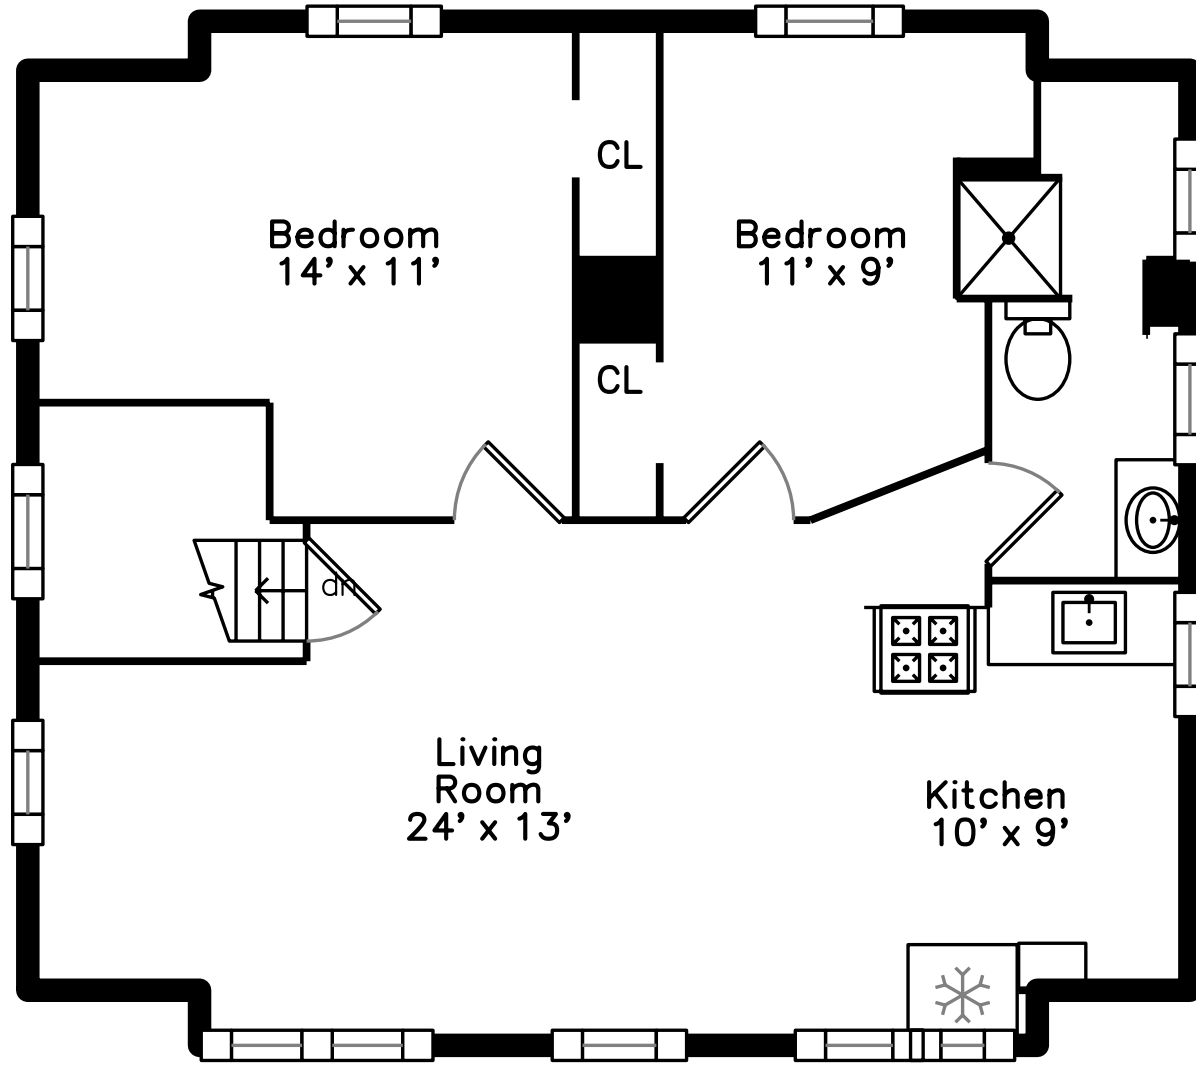

## Upper

## Main

378 Cambridge Street  
Burlington, MA 01803

PicturePlan by  vis-home

Measurements may not be 100% accurate.  
Floor plans are provided for convenience only.  
Room sizes are not used to calculate area.

# Upper