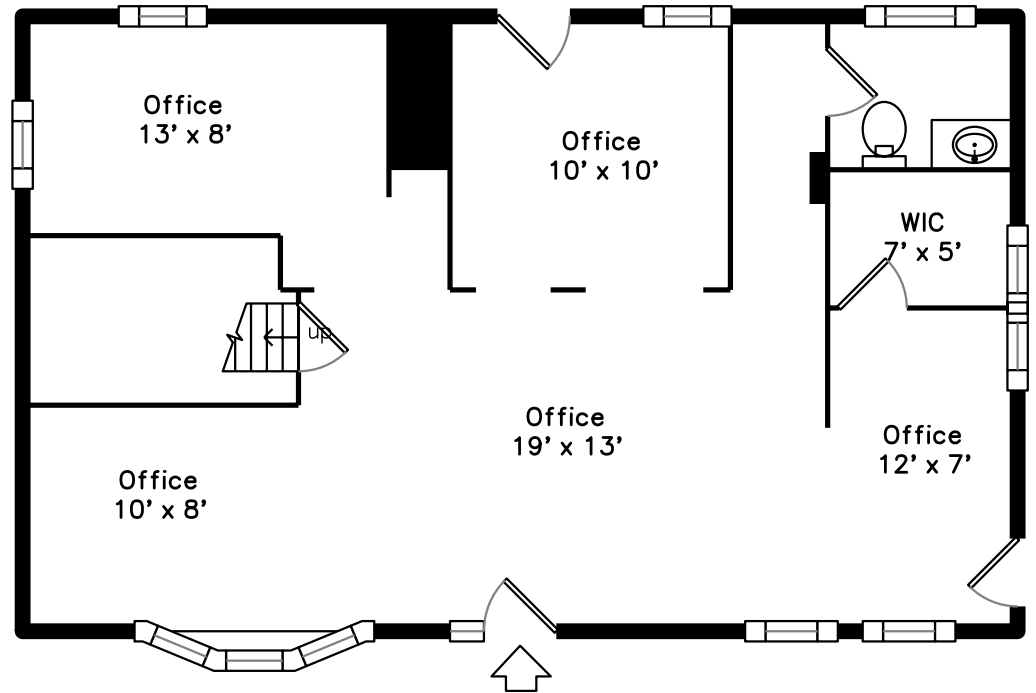

## Upper

## Main

378 Cambridge Street  
Burlington, MA 01803

PicturePlan by  vis-home

Measurements may not be 100% accurate.  
Floor plans are provided for convenience only.  
Room sizes are not used to calculate area.

# Upper