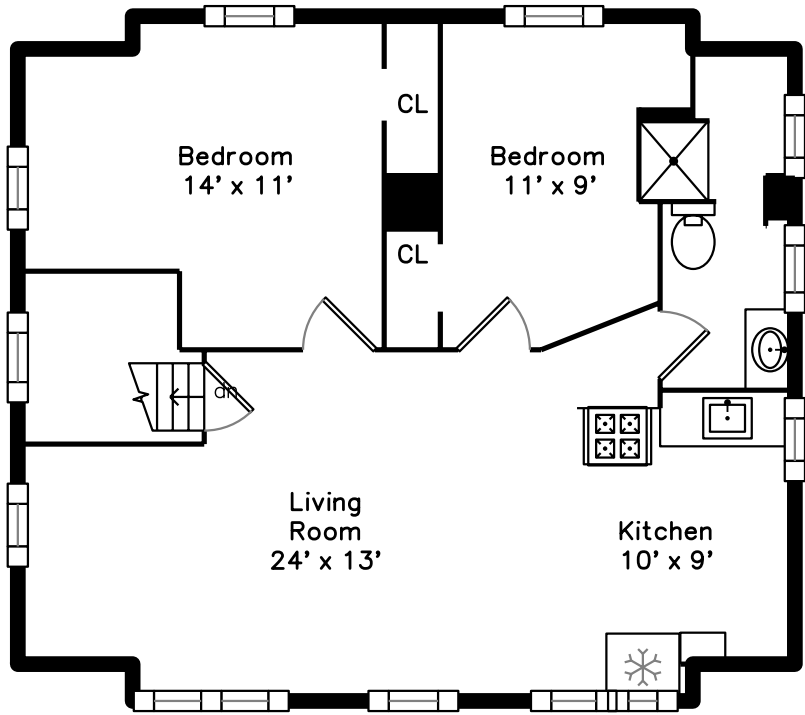

## Upper

## Main

378 Cambridge Street  
Burlington, MA 01803

PicturePlan by  vis-home

Measurements may not be 100% accurate.  
Floor plans are provided for convenience only.  
Room sizes are not used to calculate area.

# Upper