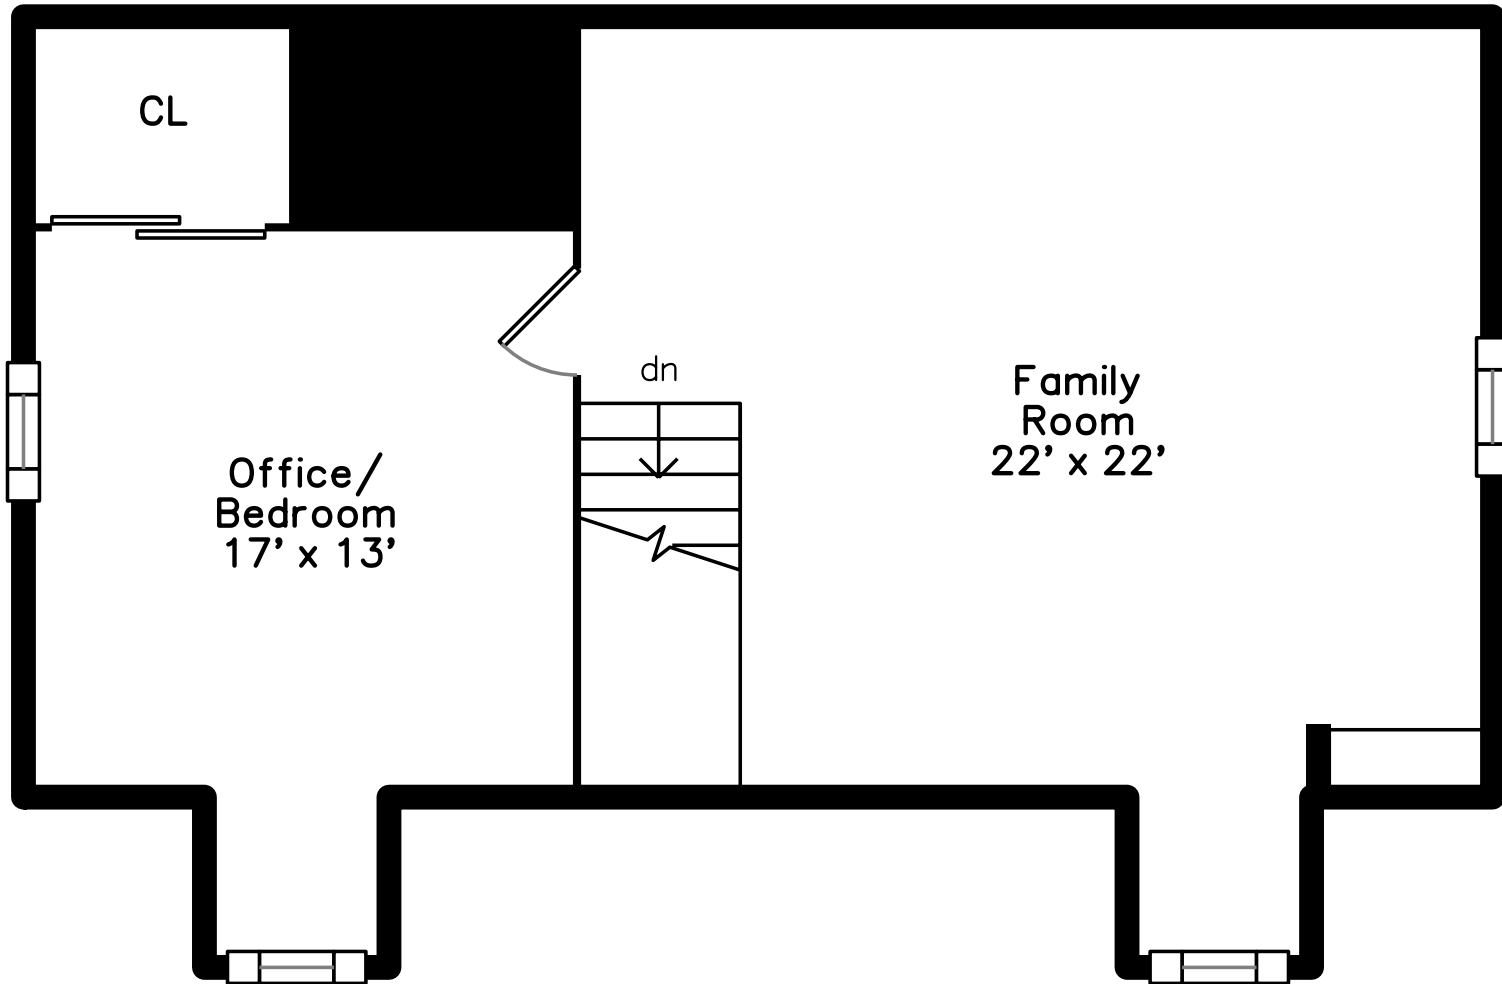

Top

Main

Upper

Lower

120 Summit Street
Boston, MA 02136

PicturePlan by vis-home
Measurements may not be 100% accurate.
Floor plans are provided for convenience only.
Room sizes are not used to calculate area.

Top

Upper

Lower

Outside

Entry

Living Room

Living Room

Living Room

Living Room

Living Room

Dining Room

Dining Room

Dining Room

Breakfast

Breakfast

Kitchen

Kitchen

Kitchen

Bathroom

Hall

Bedroom

Bedroom

Master Bathroom

Bedroom