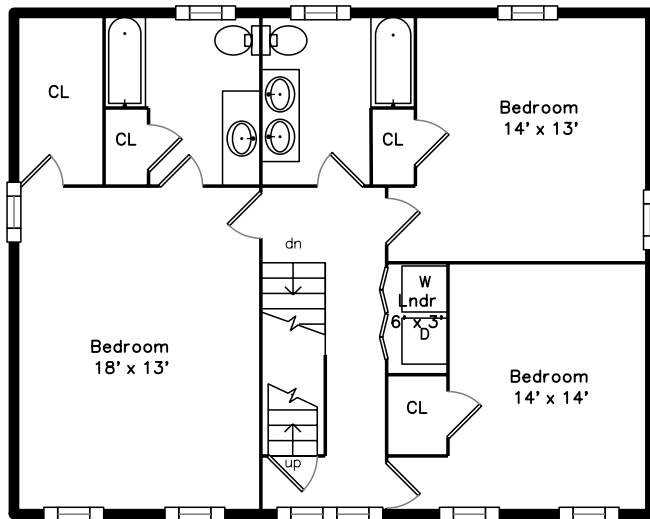

Top

Main

Upper

Lower

120 Summit Street
Boston, MA 02136

PicturePlan by vis-home
Measurements may not be 100% accurate.
Floor plans are provided for convenience only.
Room sizes are not used to calculate area.

Top

Upper

Lower

Outside

Entry

Living Room

Living Room

Living Room

Living Room

Living Room

Dining Room

Dining Room

Dining Room

Breakfast

Breakfast

Kitchen

Kitchen

Kitchen

Bathroom

Hall

Bedroom

Bedroom

Master Bathroom

Bedroom