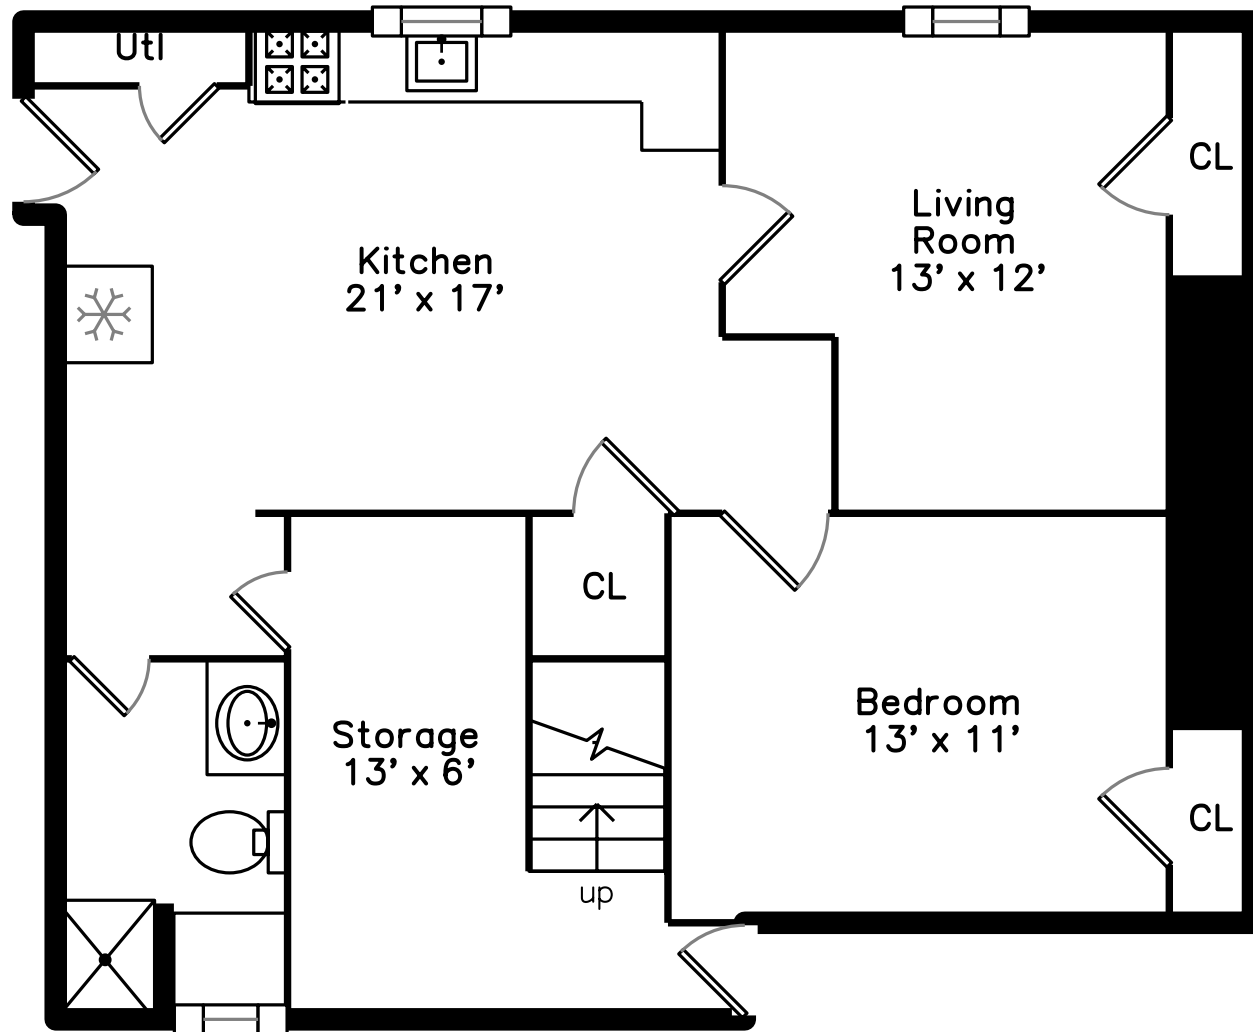

Top

Main

Upper

Lower

120 Summit Street
Boston, MA 02136

PicturePlan by vis-home
Measurements may not be 100% accurate.
Floor plans are provided for convenience only.
Room sizes are not used to calculate area.

Top

Upper

Lower

Outside

Entry

Living Room

Living Room

Living Room

Living Room

Living Room

Dining Room

Dining Room

Dining Room

Breakfast

Breakfast

Kitchen

Kitchen

Kitchen

Bathroom

Hall

Bedroom

Bedroom

Master Bathroom

Bedroom