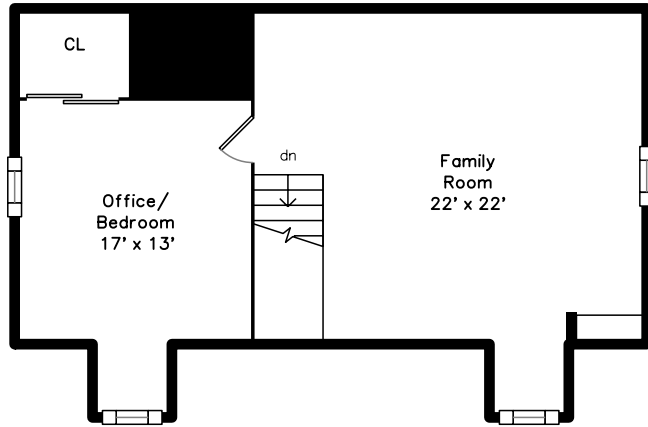

Top

Main

Upper

Lower

120 Summit Street
Boston, MA 02136

PicturePlan by vis-home
Measurements may not be 100% accurate.
Floor plans are provided for convenience only.
Room sizes are not used to calculate area.

Top

Upper

Lower

Outside

Entry

Living Room

Living Room

Living Room

Living Room

Living Room

Dining Room

Dining Room

Dining Room

Breakfast

Breakfast

Kitchen

Bedroom