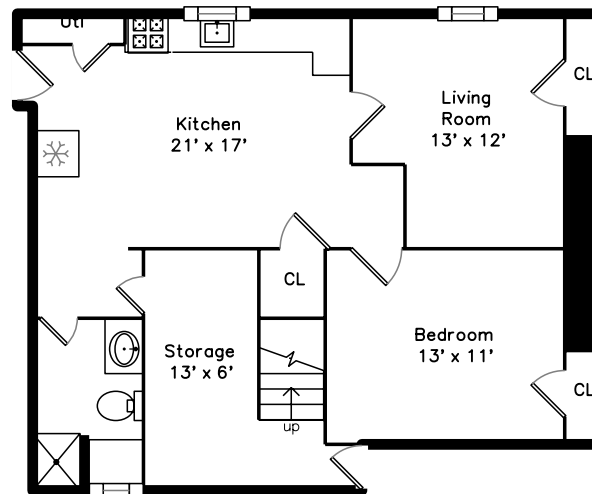

Top

Main

Upper

Lower

120 Summit Street
Boston, MA 02136

PicturePlan by vis-home
Measurements may not be 100% accurate.
Floor plans are provided for convenience only.
Room sizes are not used to calculate area.

Top

Upper

Lower

Outside

Entry

Living Room

Living Room

Living Room

Living Room

Living Room

Dining Room

Dining Room

Dining Room

Breakfast

Breakfast

Kitchen

Bedroom