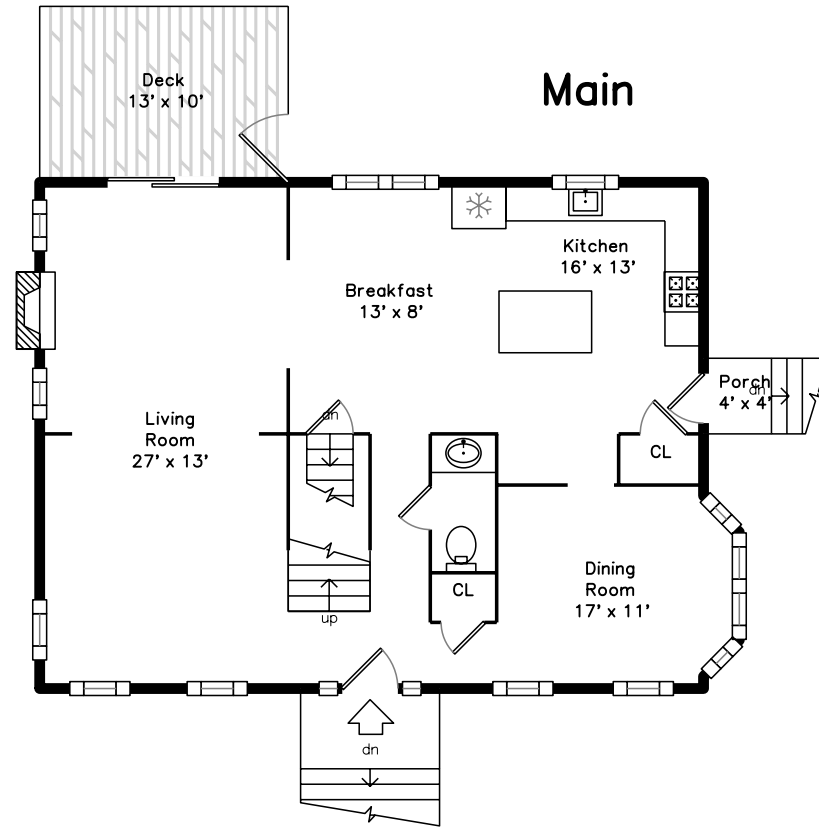

Top

Main

Upper

Lower

120 Summit Street
Boston, MA 02136

PicturePlan by vis-home
Measurements may not be 100% accurate.
Floor plans are provided for convenience only.
Room sizes are not used to calculate area.

Top

Upper

Lower

Outside

Entry

Living Room

Living Room

Living Room

Living Room

Living Room

Dining Room

Dining Room

Dining Room

Breakfast

Breakfast

Kitchen

Kitchen

Kitchen

Bathroom

Hall

Bedroom

Bedroom

Master Bathroom

Bedroom