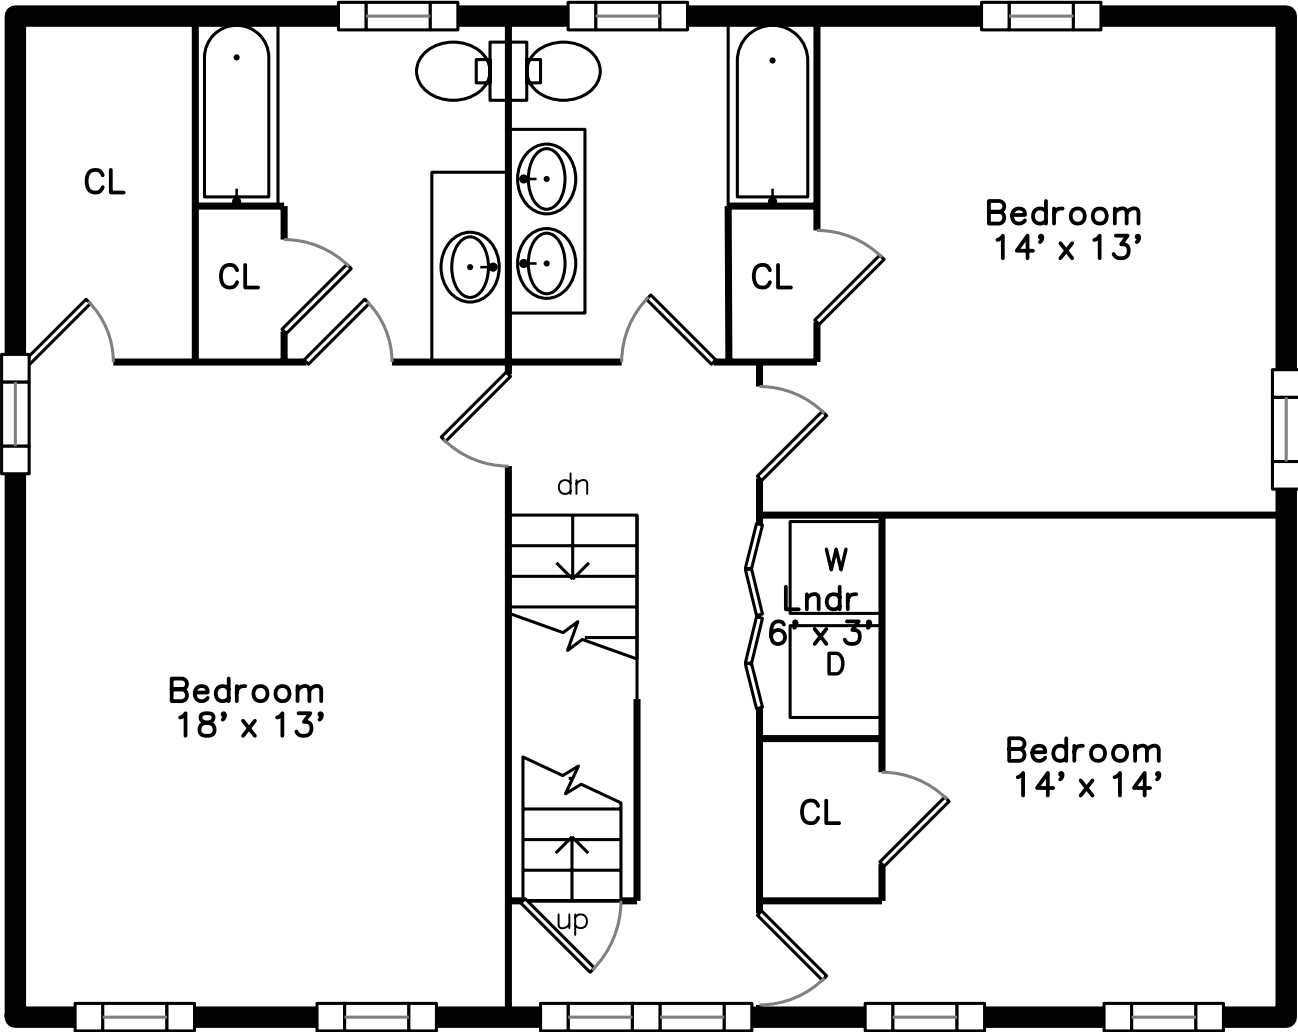

Top

Main

Upper

Lower

120 Summit Street
Boston, MA 02136

PicturePlan by vis-home
Measurements may not be 100% accurate.
Floor plans are provided for convenience only.
Room sizes are not used to calculate area.

Top

Upper

Lower

Outside

Entry

Living Room

Living Room

Living Room

Living Room

Living Room

Dining Room

Dining Room

Dining Room

Breakfast

Breakfast

Kitchen

Kitchen

Kitchen

Bathroom

Hall

Bedroom

Bedroom

Master Bathroom

Bedroom