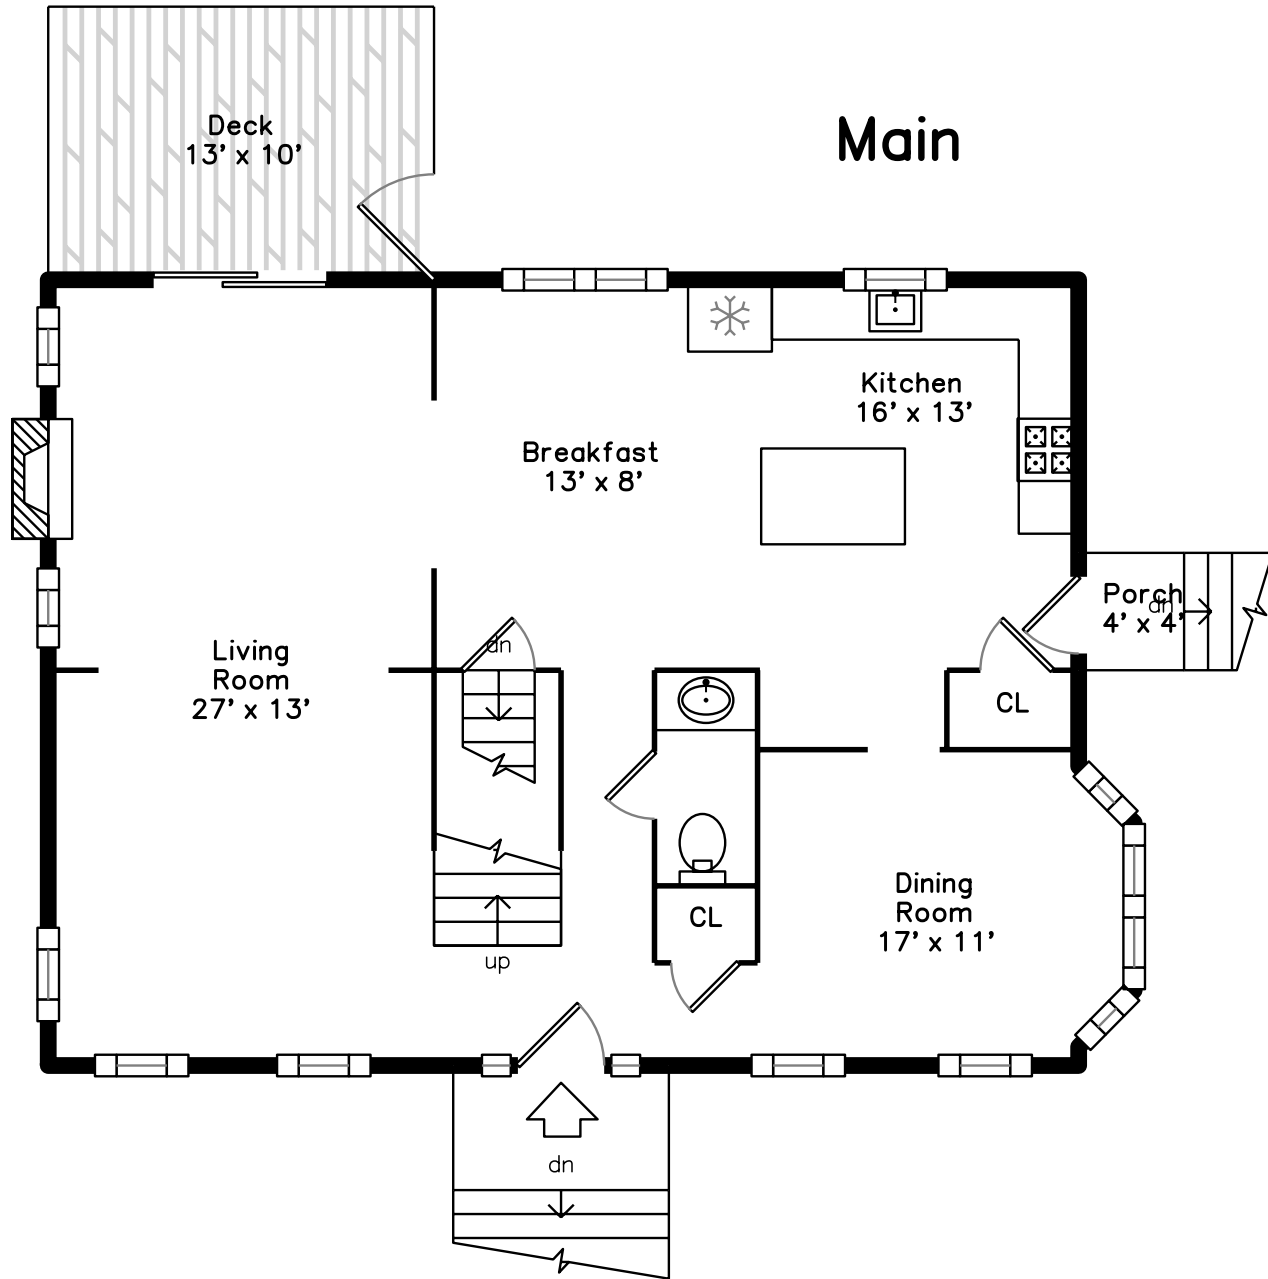

Top

Main

Upper

Lower

120 Summit Street
Boston, MA 02136

PicturePlan by vis-home
Measurements may not be 100% accurate.
Floor plans are provided for convenience only.
Room sizes are not used to calculate area.

Top

Upper

Lower

Outside

Entry

Living Room

Living Room

Living Room

Living Room

Living Room

Dining Room

Dining Room

Dining Room

Breakfast

Breakfast

Kitchen

Kitchen

Kitchen

Bathroom

Hall

Bedroom

Bedroom

Master Bathroom

Bedroom