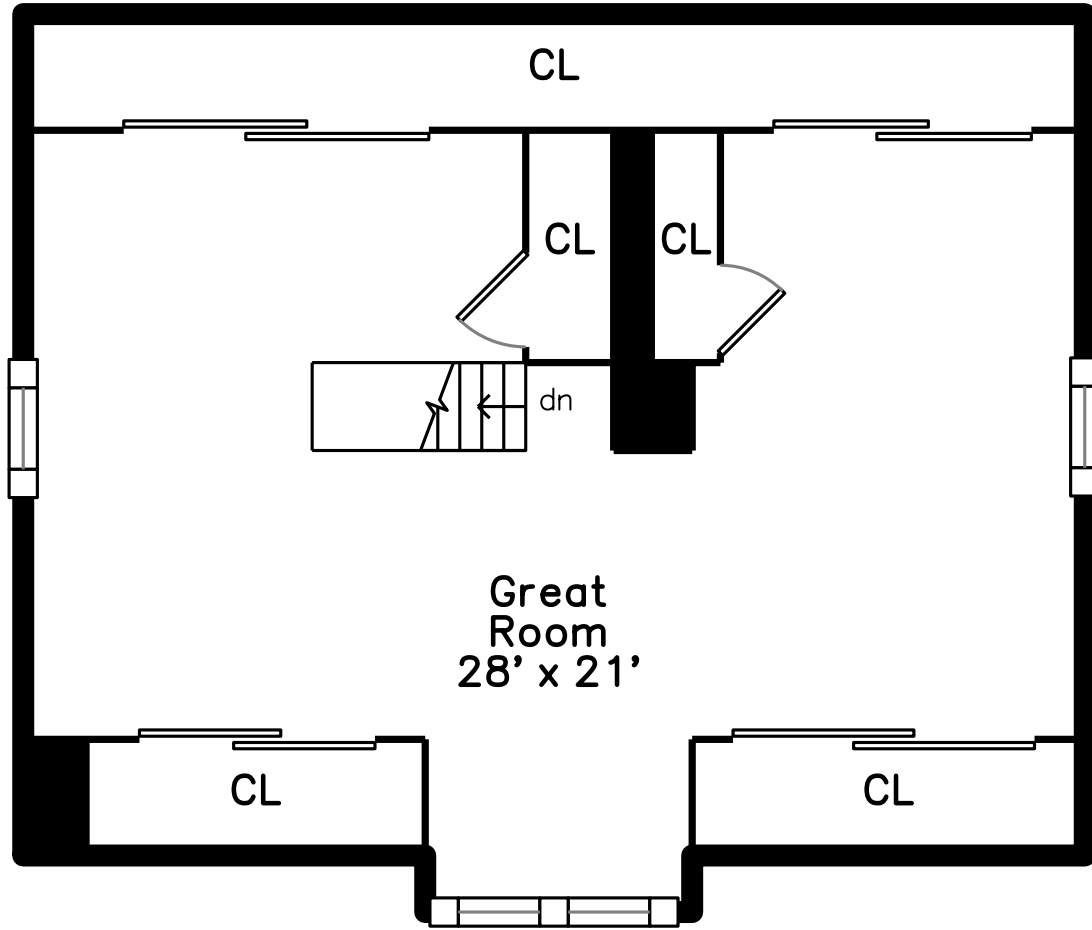

Top

Upper

Main

27 Aborn Avenue
Wakefield, MA 01880

PicturePlan by  vis-home

Measurements may not be 100% accurate.
Floor plans are provided for convenience only.
Room sizes are not used to calculate area.

Top

Outside

Foyer

Foyer

Living Room

Living Room

Dining Room

Dining Room

Kitchen

Hall

Hall

Main Bedroom

Main Bedroom

Bedroom

Bedroom

Bedroom

Bedroom