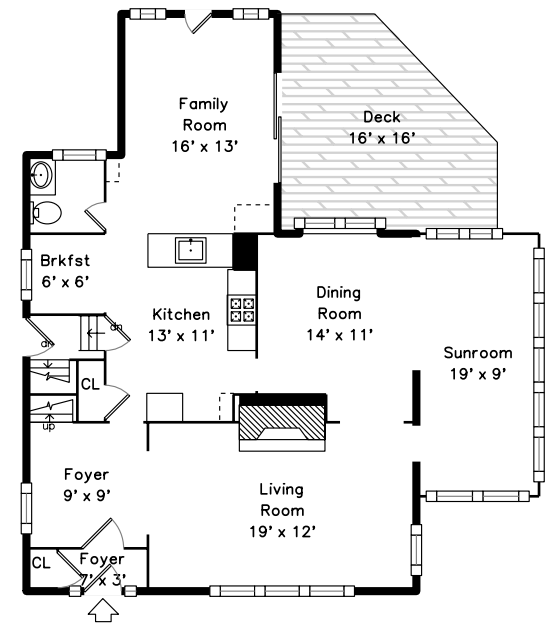

Top

Upper

Main

27 Aborn Avenue
Wakefield, MA 01880

PicturePlan by  vis-home

Measurements may not be 100% accurate.
Floor plans are provided for convenience only.
Room sizes are not used to calculate area.

Top

Upper

Main

Outside

Outside

Outside

Outside

Outside

Outside

Outside

Foyer

Foyer

Living Room

Living Room

Dining Room

Dining Room

Kitchen

Hall

Hall

Main Bedroom

Main Bedroom

Bedroom

Bedroom

Bedroom

Bedroom