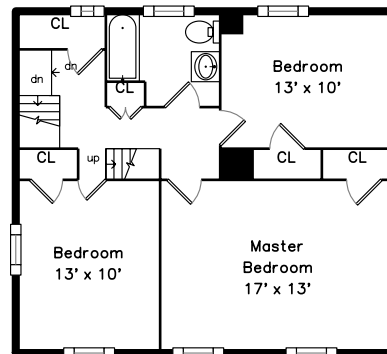

Top

Upper

Main

27 Aborn Avenue
Wakefield, MA 01880

PicturePlan by  vis-home

Measurements may not be 100% accurate.
Floor plans are provided for convenience only.
Room sizes are not used to calculate area.

Top

Outside

Foyer

Foyer

Living Room

Living Room

Dining Room

Dining Room

Kitchen

Hall

Hall

Main Bedroom

Main Bedroom

Bedroom

Bedroom

Bedroom

Bedroom