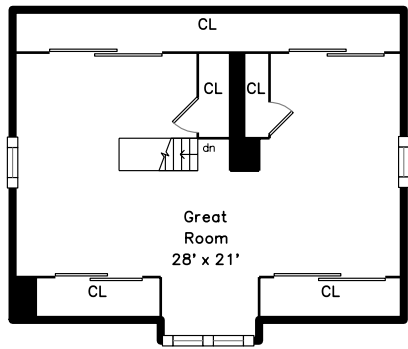

Top

Upper

Main

27 Aborn Avenue
Wakefield, MA 01880

PicturePlan by  vis-home

Measurements may not be 100% accurate.
Floor plans are provided for convenience only.
Room sizes are not used to calculate area.

Top

Outside

Foyer

Foyer

Living Room

Living Room

Dining Room

Dining Room

Kitchen

Hall

Hall

Main Bedroom

Main Bedroom

Bedroom

Bedroom

Bedroom

Bedroom