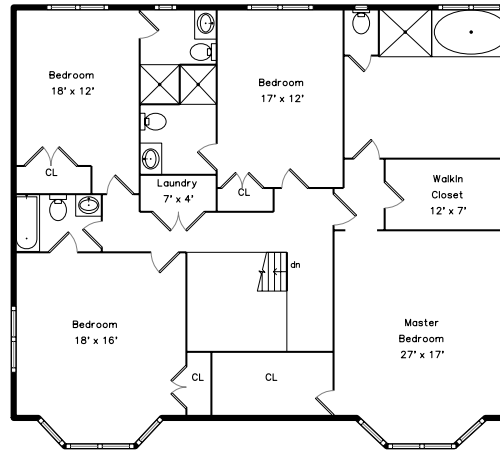

# Main Level

# Lower Level

# Upper Level

136 Beaumont Avenue  
Newton, MA 02460

PicturePlan by  vis-home

Measurements may not be 100% accurate.  
Floor plans are provided for convenience only.  
Room sizes are not used to calculate area.

# Upper Level