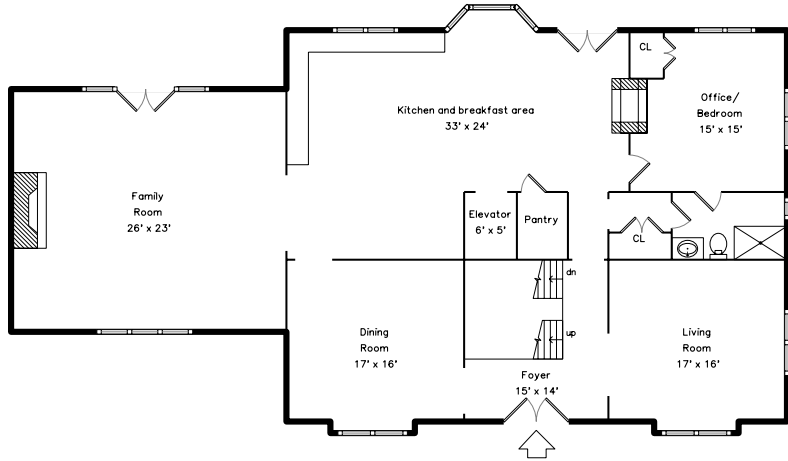

# Main Level

# Lower Level

# Upper Level

136 Beaumont Avenue  
Newton, MA 02460

PicturePlan by  vis-home

Measurements may not be 100% accurate.  
Floor plans are provided for convenience only.  
Room sizes are not used to calculate area.

# Upper Level