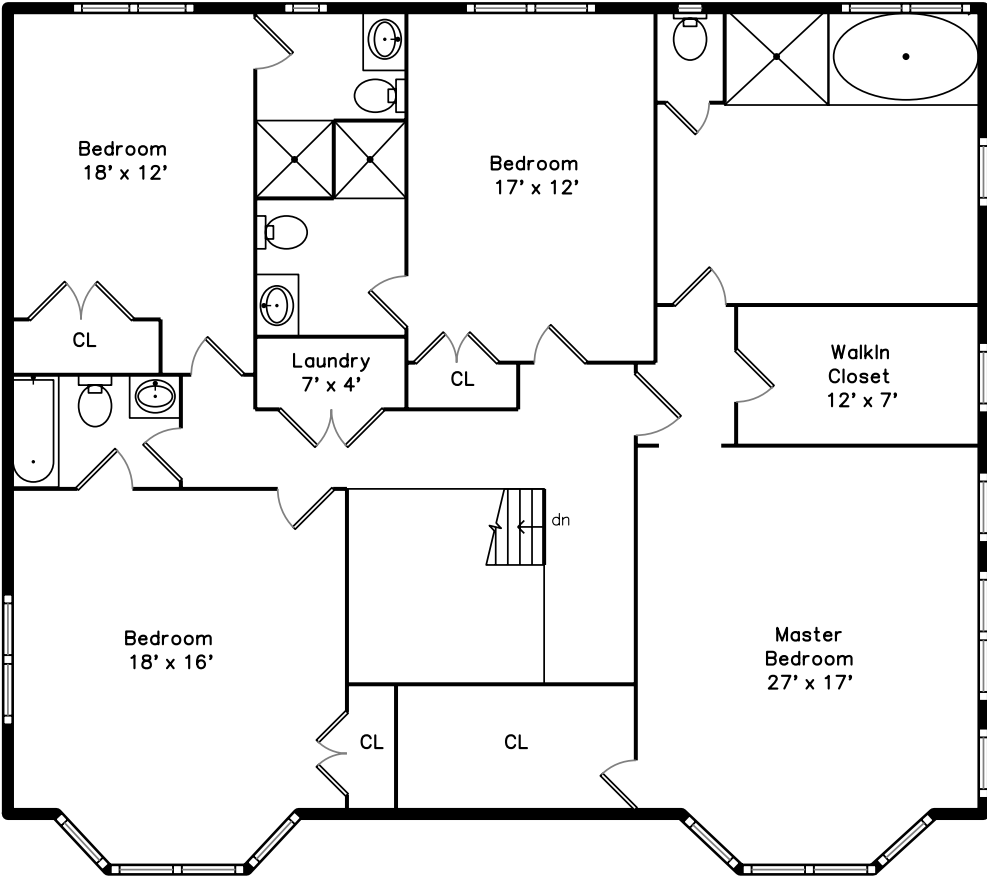

# Main Level

# Upper Level

136 Beaumont Avenue  
Newton, MA 02460

PicturePlan by  vis-home

Measurements may not be 100% accurate.  
Floor plans are provided for convenience only.  
Room sizes are not used to calculate area.

# Upper Level