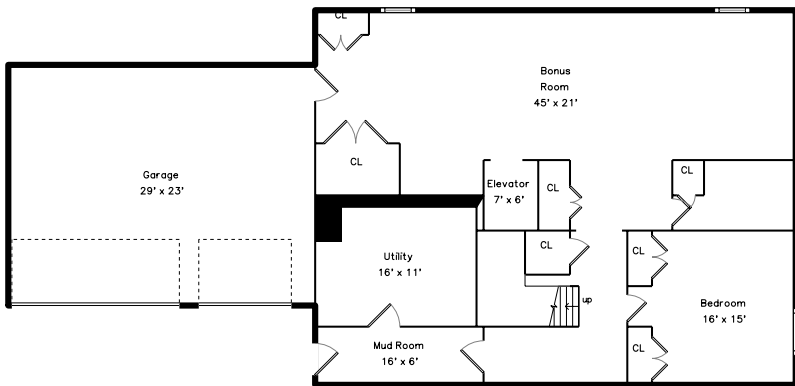

# Main Level

# Lower Level

# Upper Level

136 Beaumont Avenue  
Newton, MA 02460

PicturePlan by  vis-home

Measurements may not be 100% accurate.  
Floor plans are provided for convenience only.  
Room sizes are not used to calculate area.

# Upper Level