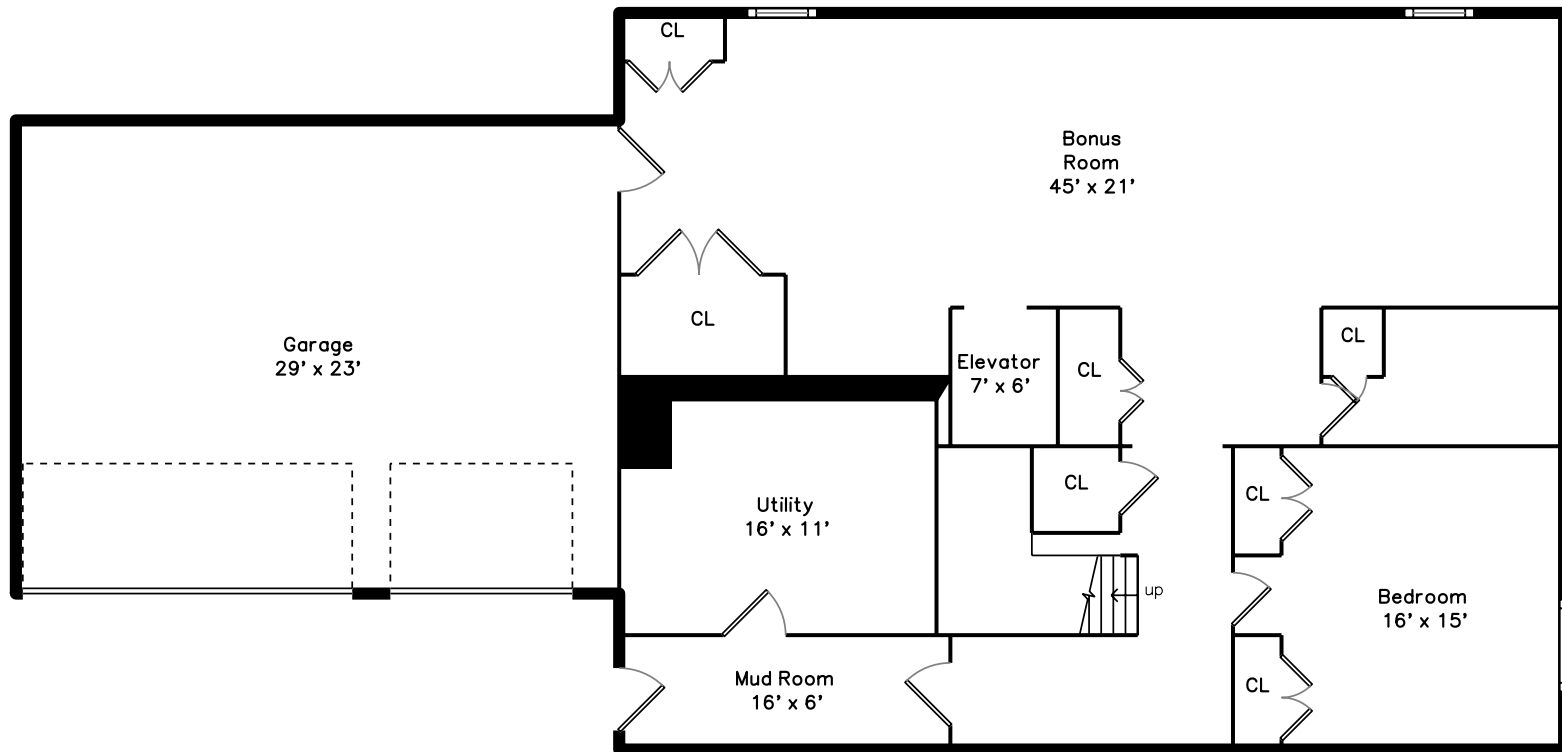

# Upper Level

136 Beaumont Avenue  
Newton, MA 02460

PicturePlan by  vis-home

Measurements may not be 100% accurate.  
Floor plans are provided for convenience only.  
Room sizes are not used to calculate area.

# Upper Level

# Main Level

# Lower Level

3D View – TopDown

3D View – TopDown

3D View – TopDown