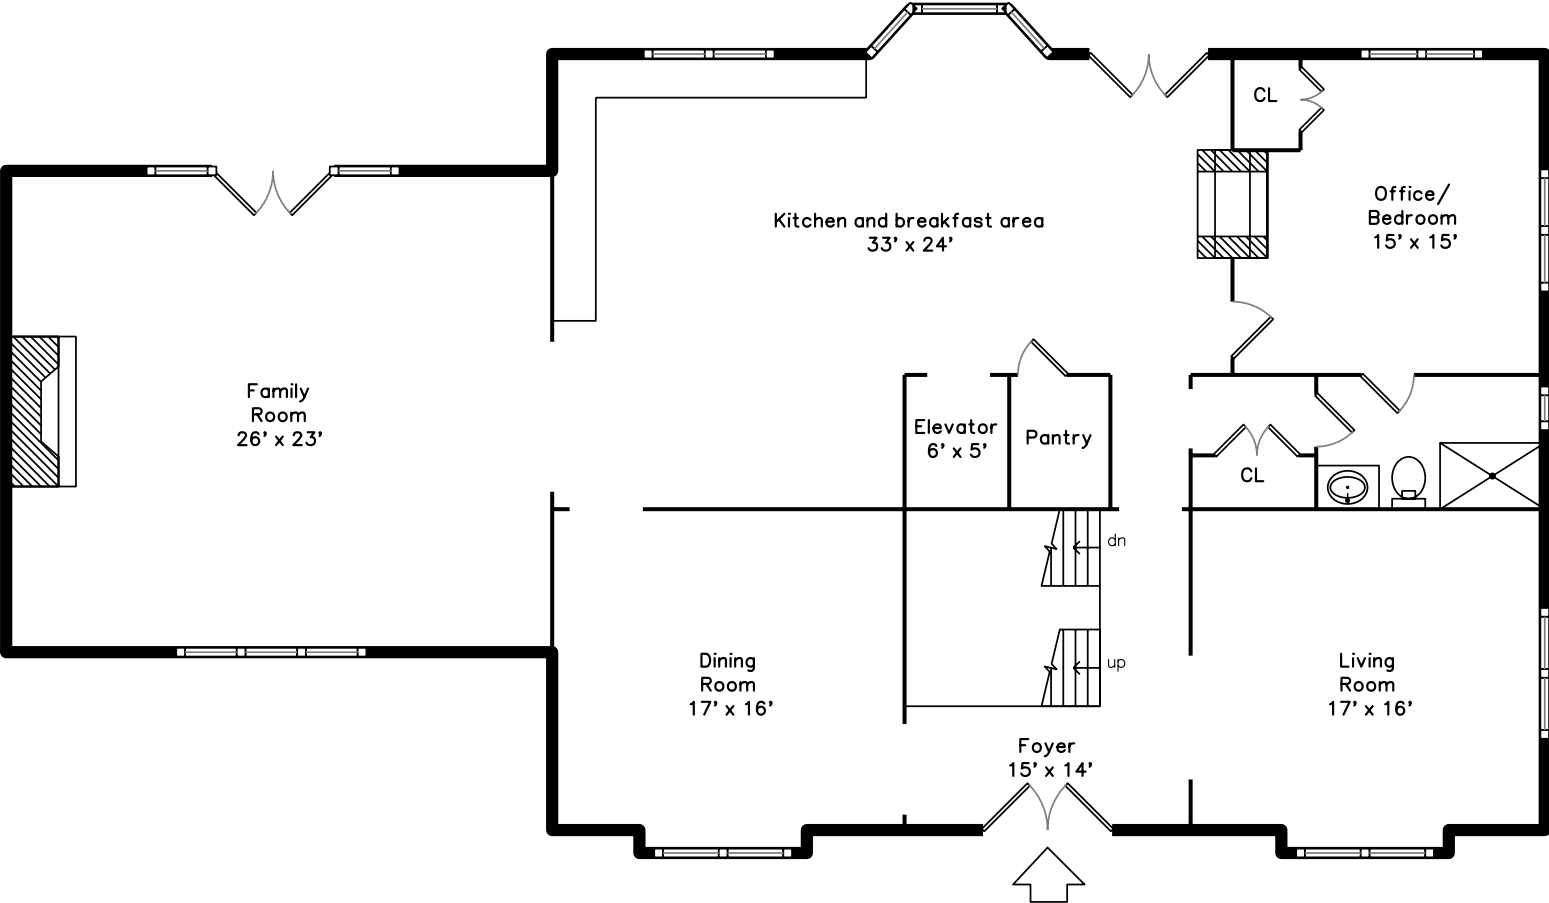

# Main Level

# Upper Level

136 Beaumont Avenue  
Newton, MA 02460

PicturePlan by  vis-home

Measurements may not be 100% accurate.  
Floor plans are provided for convenience only.  
Room sizes are not used to calculate area.

# Upper Level