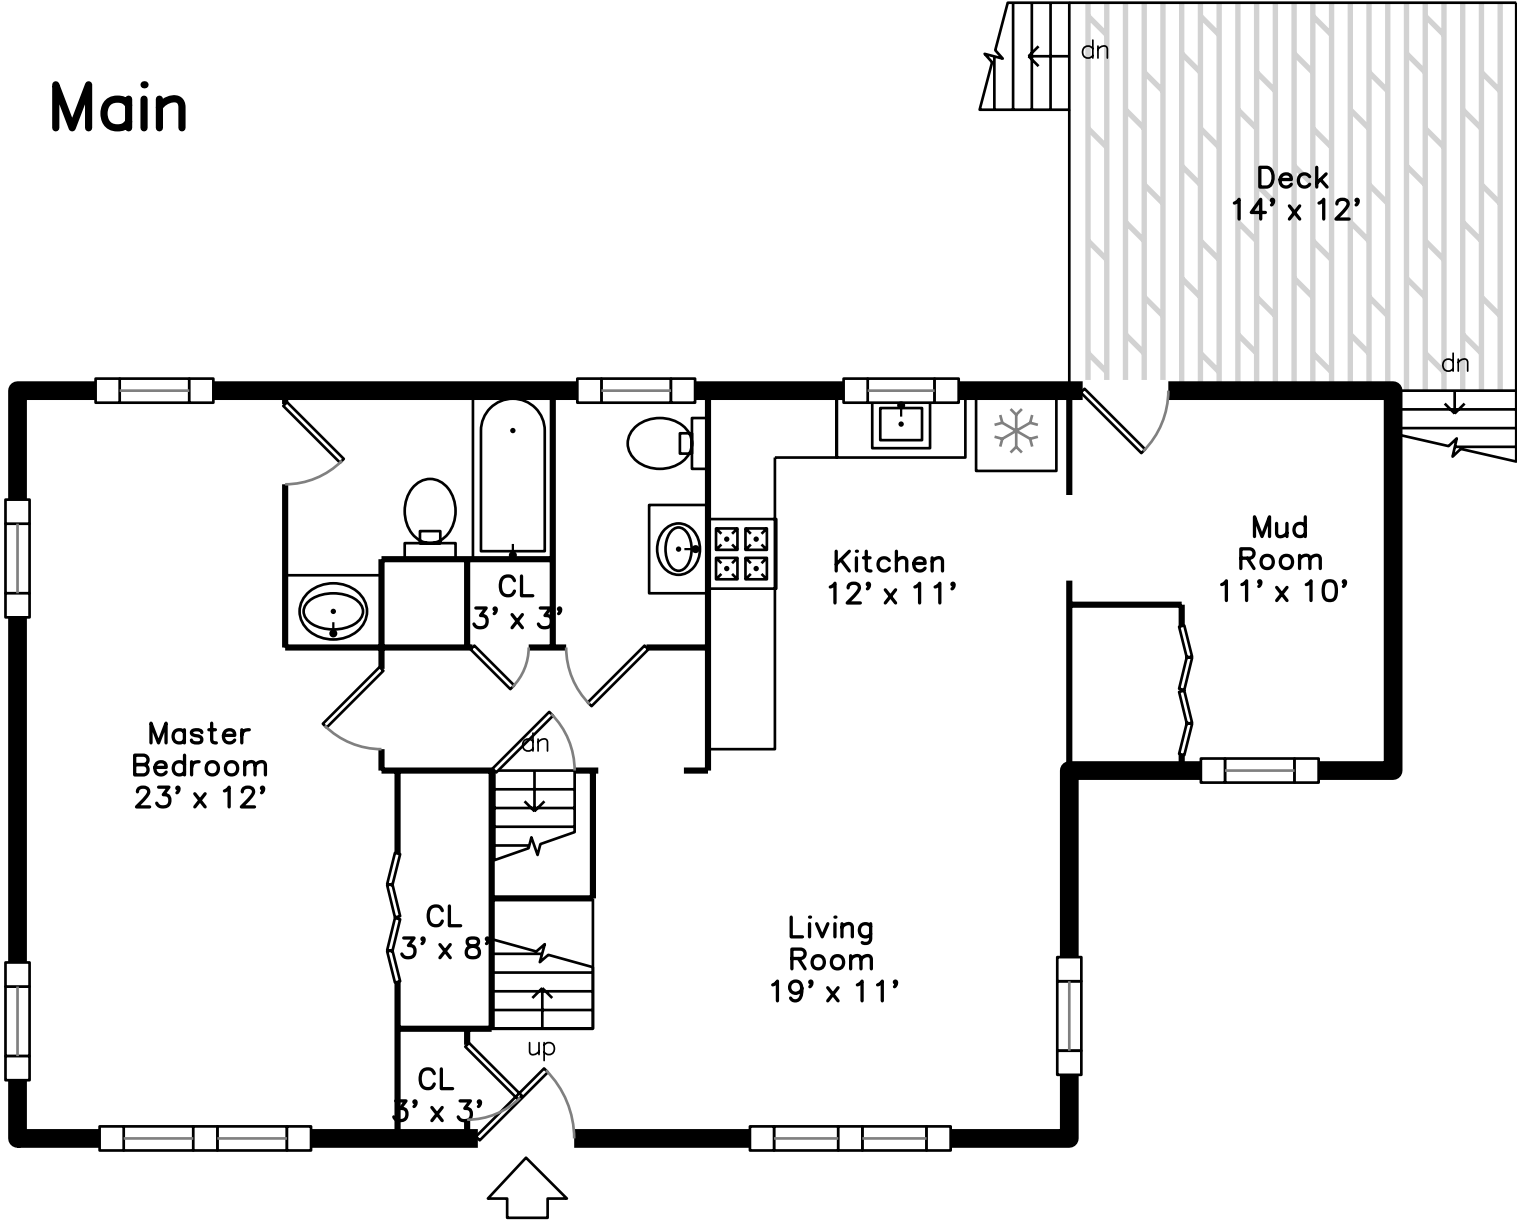

Upper

Main

41 Stonebridge Road
Wayland, MA 01778

PicturePlan by  vis-home

Measurements may not be 100% accurate.
Floor plans are provided for convenience only.
Room sizes are not used to calculate area.

Upper

Main

Outside

Outside

Back

Living Room

Living Room

Kitchen

Kitchen

Main Bedroom

Main Bathroom

Bathroom

Mud Room

Deck

Deck

Bedroom

Bedroom

Bedroom

Bedroom

Bathroom