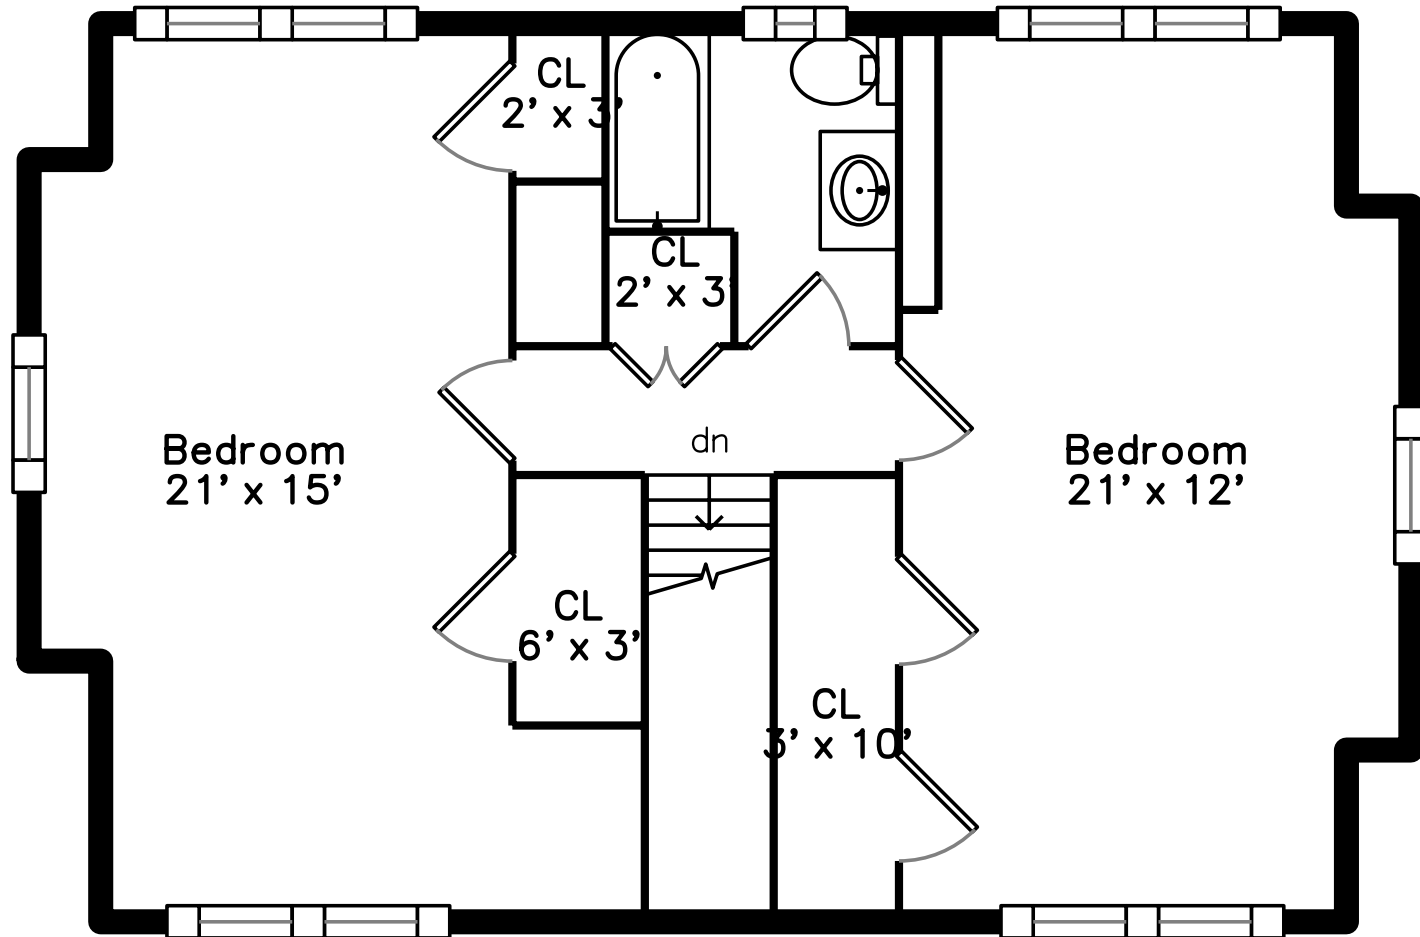

Upper

Main

41 Stonebridge Road
Wayland, MA 01778

PicturePlan by  vis-home

Measurements may not be 100% accurate.
Floor plans are provided for convenience only.
Room sizes are not used to calculate area.

Upper

Main

Outside

Outside

Back

Living Room

Living Room

Kitchen

Kitchen

Main Bedroom

Main Bathroom

Bathroom

Mud Room

Deck

Deck

Bedroom

Bedroom

Bedroom

Bedroom

Bathroom