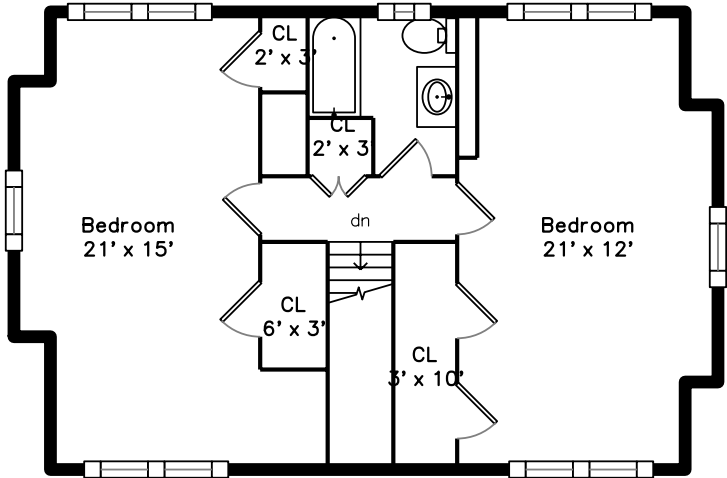

Upper

Main

41 Stonebridge Road
Wayland, MA 01778

PicturePlan by vis-home