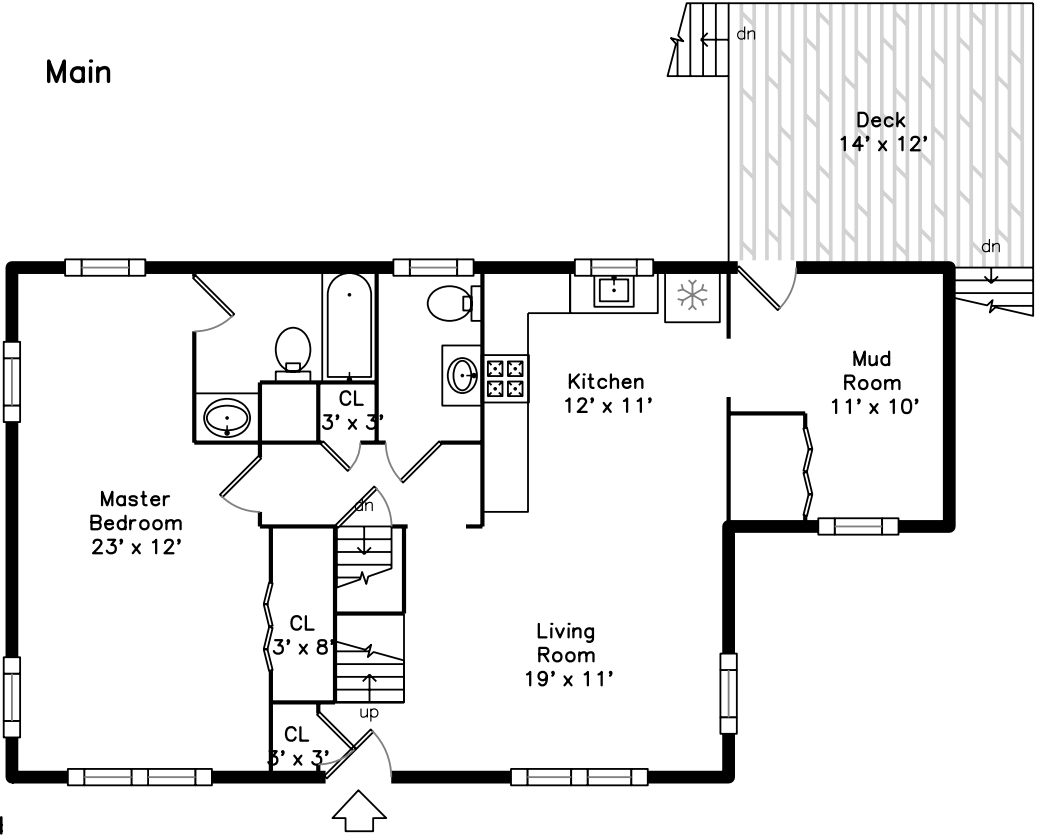

Main

41 Stonebridge Road
Wayland, MA 01778

PicturePlan by vis-home