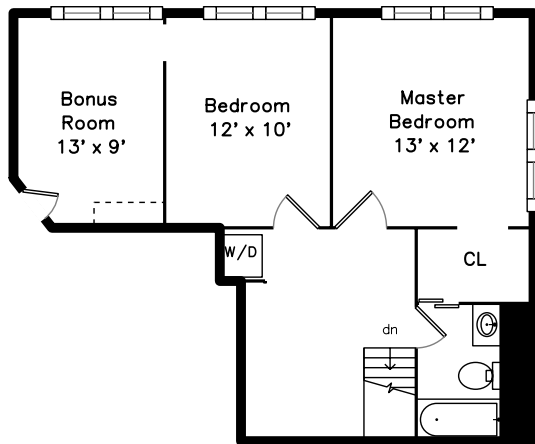

Top

Upper

Main

227 Washington Street
Newton, MA 02458

PicturePlan by  vis-home

Measurements may not be 100% accurate.

Floor plans are provided for convenience only.

Room sizes are not used to calculate area.

Bonus Room

Bonus Room

Bonus Room

Bonus Room

Bonus Room

Kitchen

Office

Bathroom

Main Bedroom

Main Bedroom

Bedroom

Bonus Room

Bonus Room

Bonus Room

Bonus Room

Bonus Room

Bathroom