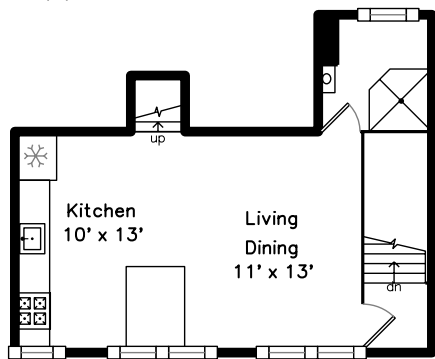

Top

Upper

Main

227 Washington Street
Newton, MA 02458

PicturePlan by  vis-home

Measurements may not be 100% accurate.

Floor plans are provided for convenience only.

Room sizes are not used to calculate area.

Bonus Room

Bonus Room

Bonus Room

Bonus Room

Bonus Room

Kitchen

Office

Bathroom

Bathroom

Hall

Living Dining

Living Dining

Kitchen

Kitchen

Bathroom

Bathroom