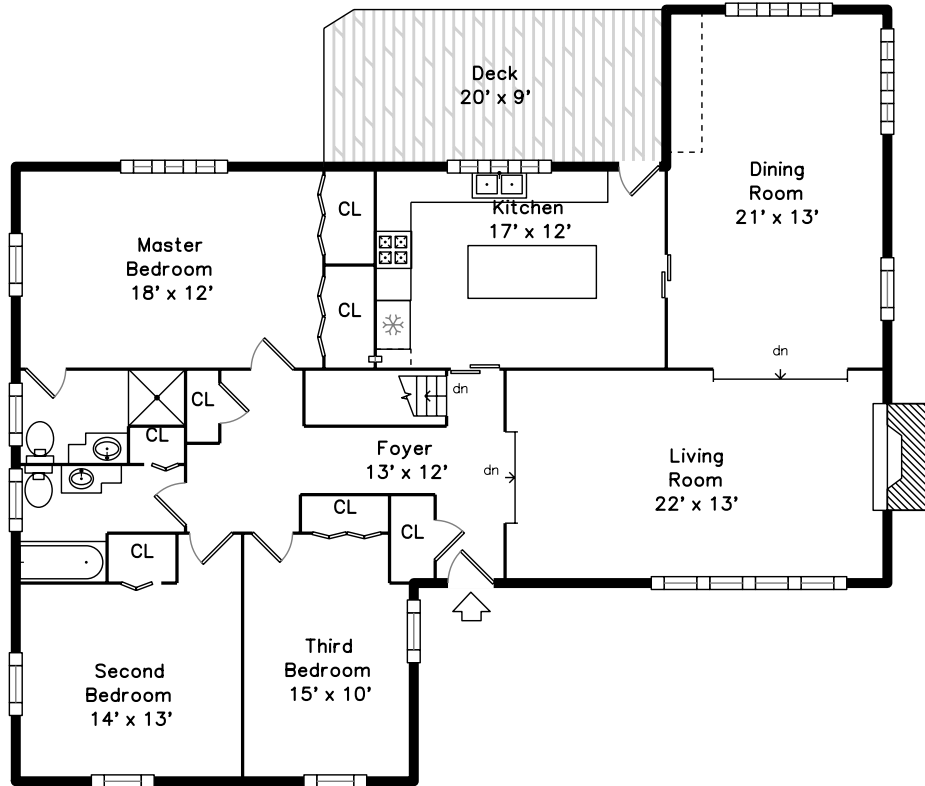

## Main

## Basement

47 Lakeview Avenue  
Newton, MA 02460

PicturePlan by  vis-home

Measurements may not be 100% accurate.  
Floor plans are provided for convenience only.  
Room sizes are not used to calculate area.

Kitchen

Kitchen

Kitchen

Main Bedroom

Main Bedroom

Second Bedroom

Second Bedroom

Third Bedroom

Main Bathroom

Bathroom

Family Room

Family Room

Office / Den

Bathroom

Bathroom