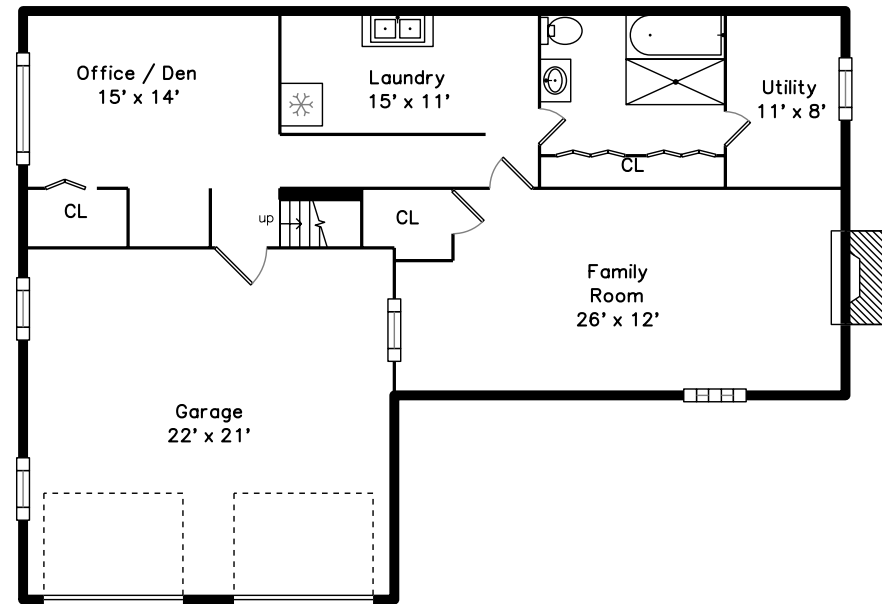

## Main

## Basement

47 Lakeview Avenue  
Newton, MA 02460

PicturePlan by  vis-home

Measurements may not be 100% accurate.  
Floor plans are provided for convenience only.  
Room sizes are not used to calculate area.

Kitchen

Kitchen

Kitchen

Main Bedroom

Main Bedroom

Second Bedroom

Second Bedroom

Third Bedroom

Main Bathroom

Bathroom

Family Room

Family Room

Office / Den

Bathroom

Bathroom