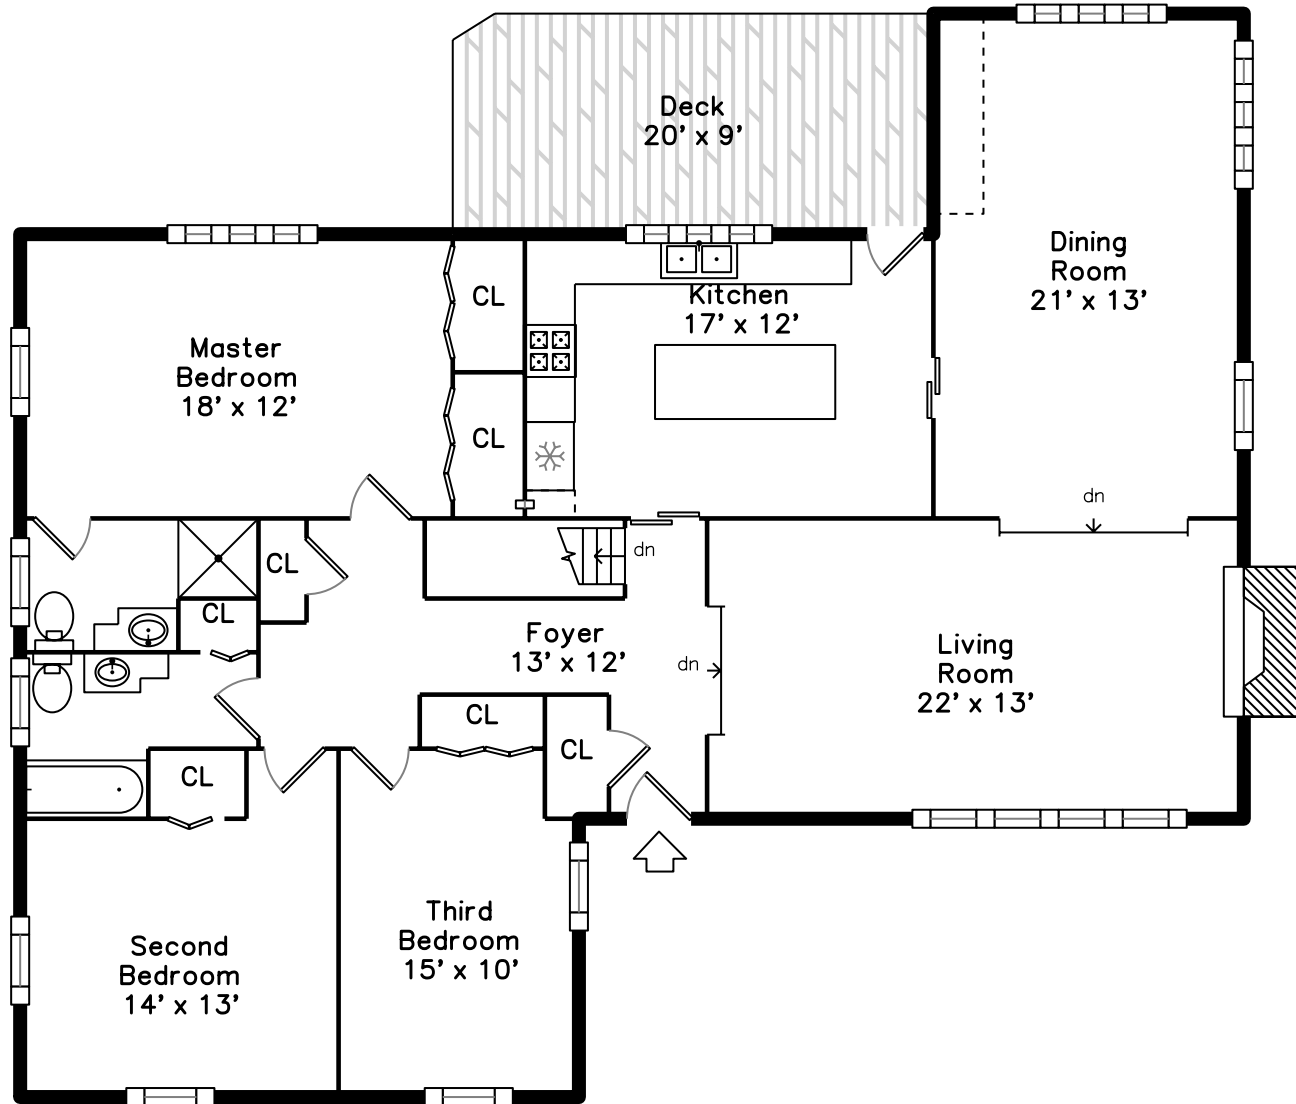

## Basement

47 Lakeview Avenue  
Newton, MA 02460

PicturePlan by  vis-home

Measurements may not be 100% accurate.  
Floor plans are provided for convenience only.  
Room sizes are not used to calculate area.

# Main

Back Exterior

Foyer

Living Room

Living Room / Dining Room

Living Room

Dining Room

Dining Room

Kitchen

Kitchen

Kitchen

Kitchen

Main Bedroom

Main Bedroom

Second Bedroom

Second Bedroom

Third Bedroom