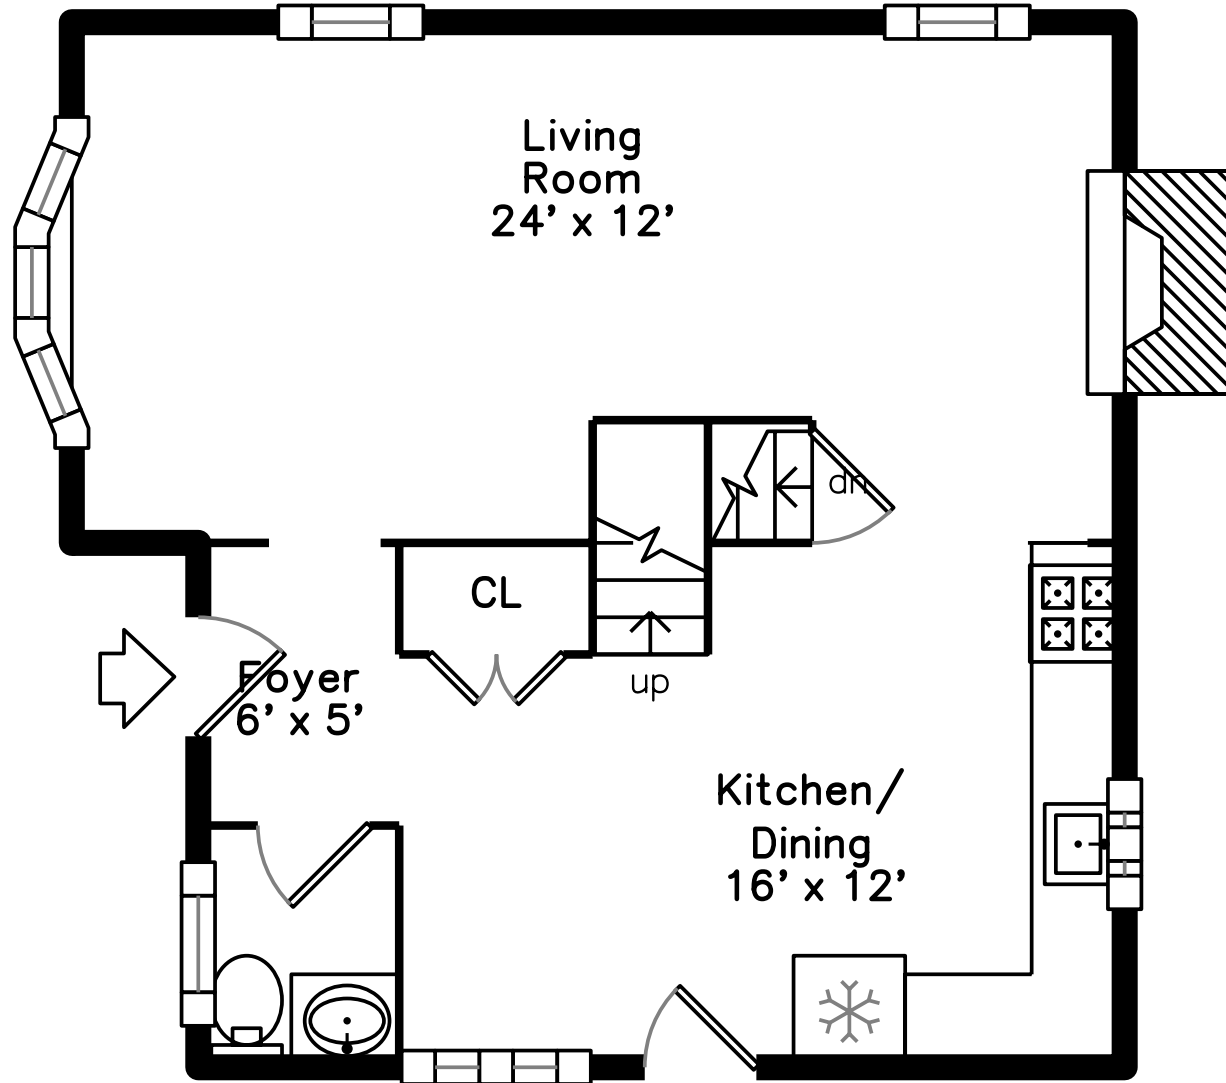

Upper

Main

24 Lakeview Terrace
Waltham, MA 02451

PicturePlan by  vis-home

Measurements may not be 100% accurate.
Floor plans are provided for convenience only.
Room sizes are not used to calculate area.

Upper

Main

Outside

Outside

Outside

Living Room

Living Room

Living Room

Living Room

Living Room

Kitchen

Kitchen/ Dining

Kitchen/ Dining

Kitchen/ Dining

Kitchen

Kitchen/ Dining

Kitchen/ Dining

Kitchen/ Dining

Kitchen/ Dining

Kitchen/ Dining

Powder

Bedroom

Bedroom

Bedroom

Bedroom