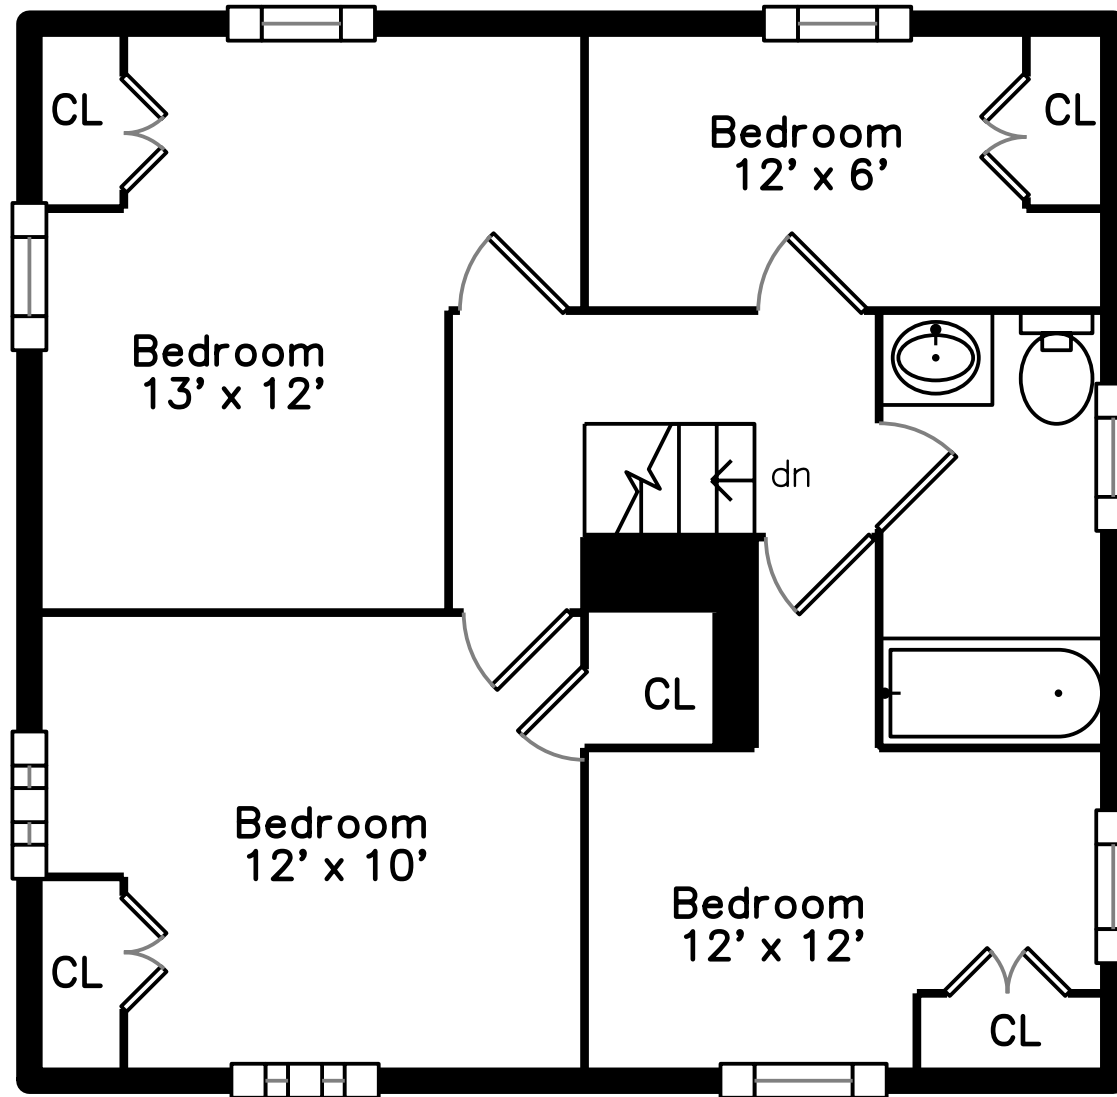

Upper

Main

24 Lakeview Terrace
Waltham, MA 02451

PicturePlan by  vis-home

Measurements may not be 100% accurate.
Floor plans are provided for convenience only.
Room sizes are not used to calculate area.

Upper

Main

Outside

Outside

Outside

Living Room

Living Room

Living Room

Living Room

Living Room

Kitchen

Kitchen/ Dining

Kitchen/ Dining

Kitchen/ Dining

Kitchen

Kitchen/ Dining

Kitchen/ Dining

Kitchen/ Dining

Kitchen/ Dining

Kitchen/ Dining

Powder

Bedroom

Bedroom

Bedroom

Bedroom