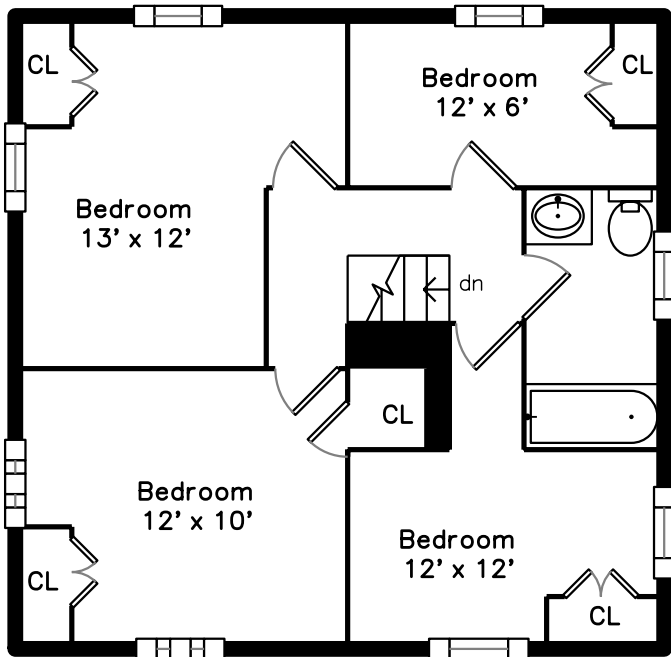

Upper

Main

24 Lakeview Terrace
Waltham, MA 02451

PicturePlan by  vis-home

Measurements may not be 100% accurate.
Floor plans are provided for convenience only.
Room sizes are not used to calculate area.

Upper

Main

Outside

Outside

Outside

Living Room

Living Room

Living Room

Living Room

Kitchen/ Dining

Kitchen/ Dining

Kitchen/ Dining

Powder

Bedroom

Bedroom

Bedroom

Bedroom

Bedroom

Bedroom

Bathroom