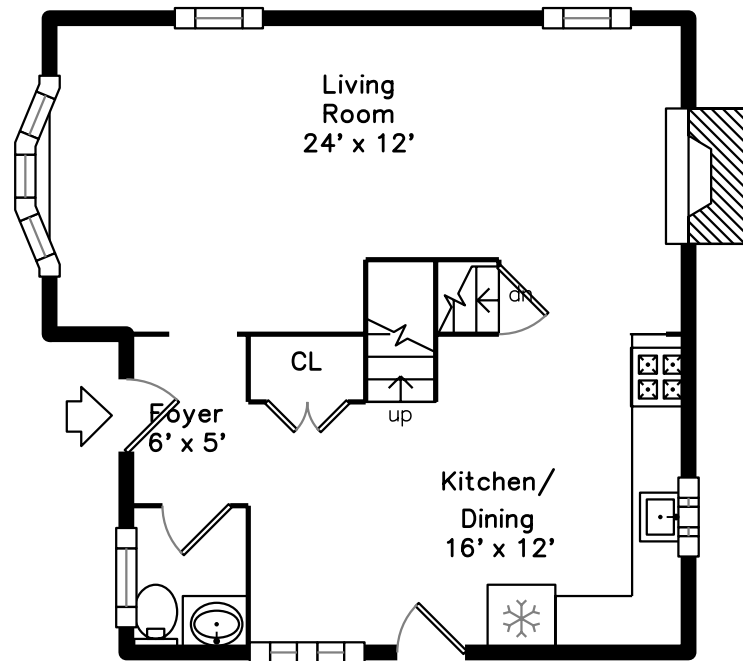

Upper

Main

24 Lakeview Terrace
Waltham, MA 02451

PicturePlan by  vis-home

Measurements may not be 100% accurate.
Floor plans are provided for convenience only.
Room sizes are not used to calculate area.

Upper

Main

Outside

Outside

Outside

Living Room

Living Room

Living Room

Living Room

Living Room

Kitchen

Kitchen/ Dining

Kitchen/ Dining

Kitchen/ Dining

Kitchen

Kitchen/ Dining

Kitchen/ Dining

Kitchen/ Dining

Kitchen/ Dining

Kitchen/ Dining

Powder

Bedroom

Bedroom

Bedroom

Bedroom