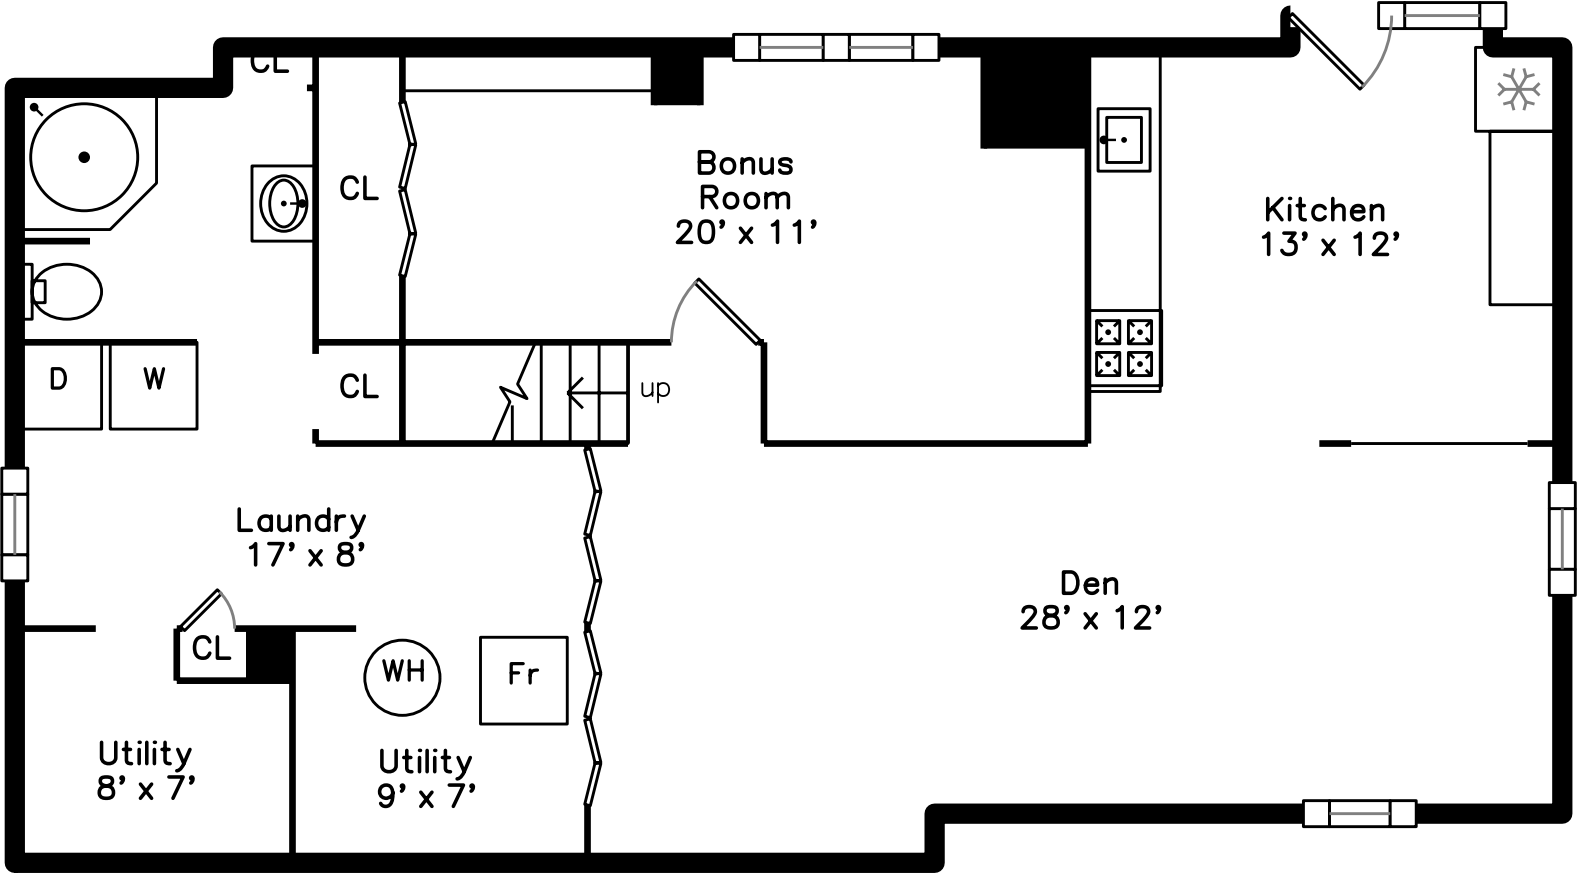

**315 Nashua Road
Billerica, MA 01821**

PicturePlan by vis-home

Measurements may not be 100% accurate.

Floor plans are provided for convenience only.

Room sizes are not used to calculate area.

Main

Lower

Outside

Living Room

Kitchen

Kitchen

Kitchen

Kitchen

Family Room

Family Room

Bedroom

Bedroom

Bedroom

Bedroom

Bathroom

Deck

Deck

Kitchen

Kitchen

Kitchen

Den

Den

Den

Den

Bonus Room

Bonus Room

Laundry