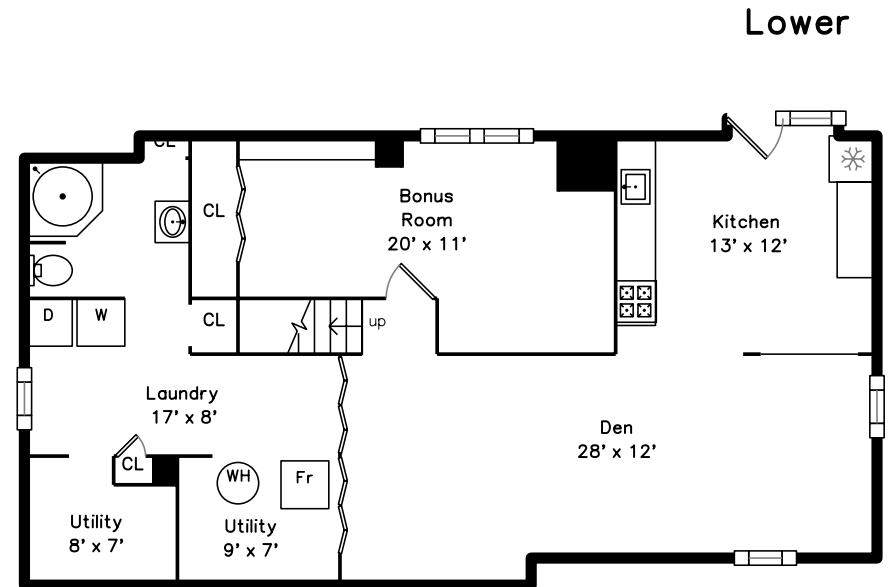

**315 Nashua Road
Billerica, MA 01821**

PicturePlan by vis-home

Measurements may not be 100% accurate.

Floor plans are provided for convenience only.

Room sizes are not used to calculate area.

Main

Lower

Outside

Living Room

Kitchen

Kitchen

Kitchen

Kitchen

Family Room

Family Room

Bedroom

Bedroom

Bedroom

Bedroom

Bathroom

Deck

Deck

Kitchen

Kitchen

Kitchen

Den

Den

Den

Den

Bonus Room

Bonus Room

Laundry