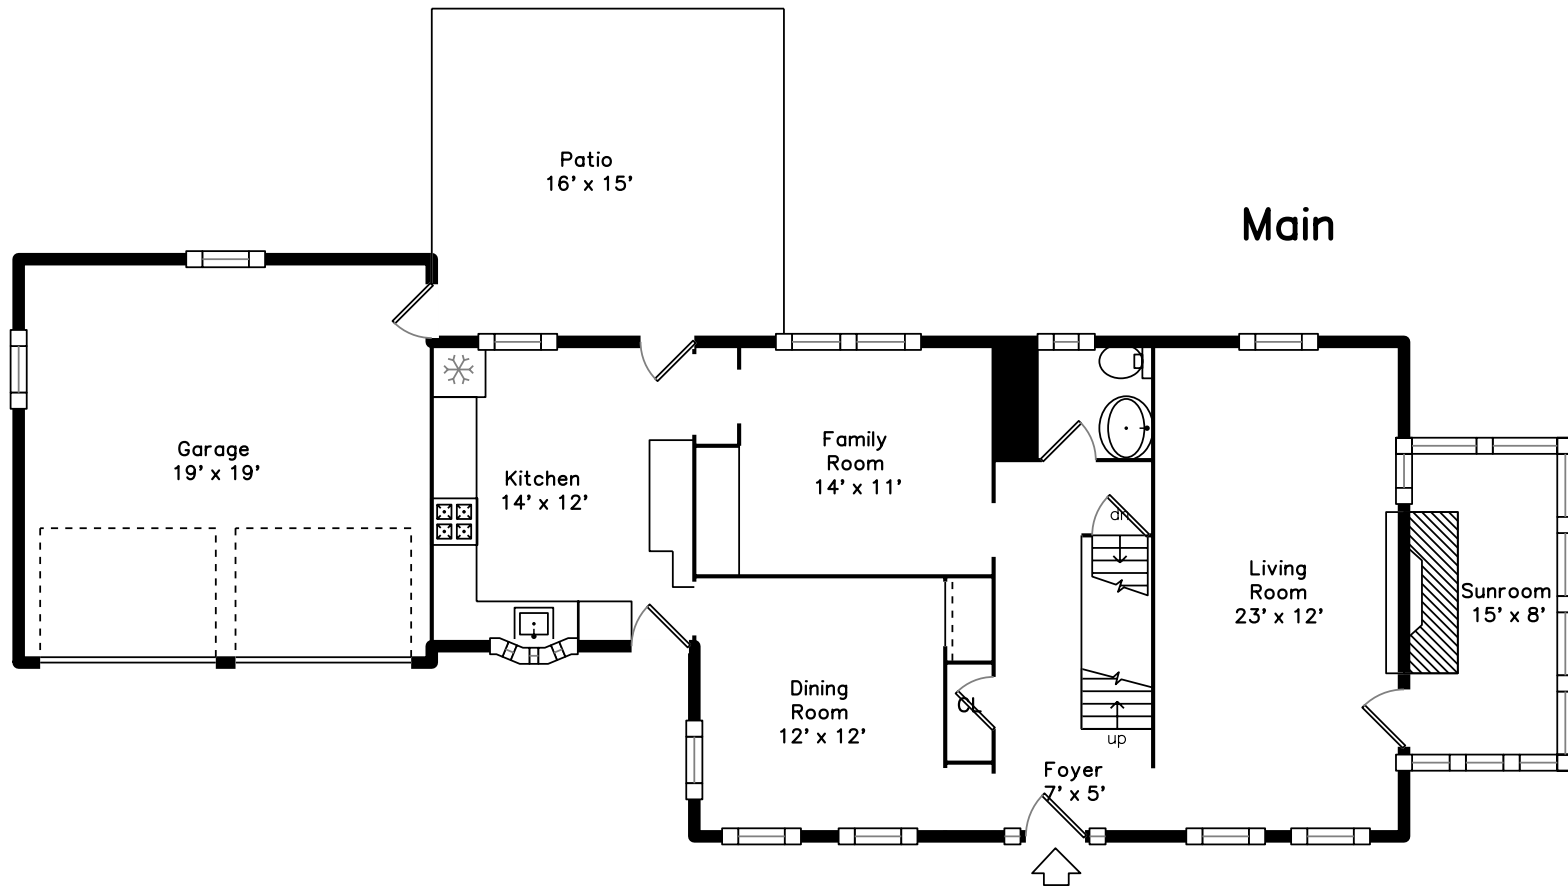

Upper

Lower

Main

1045 High Street
Westwood, MA 02090

PicturePlan by  vis-home

Measurements may not be 100% accurate.
Floor plans are provided for convenience only.
Room sizes are not used to calculate area.

Upper

Lower

Outside

Outside

Outside

Outside

Foyer

Foyer

Living Room

Living Room

Living Room

Dining Room

Dining Room

Dining Room

Kitchen

Kitchen

Bathroom