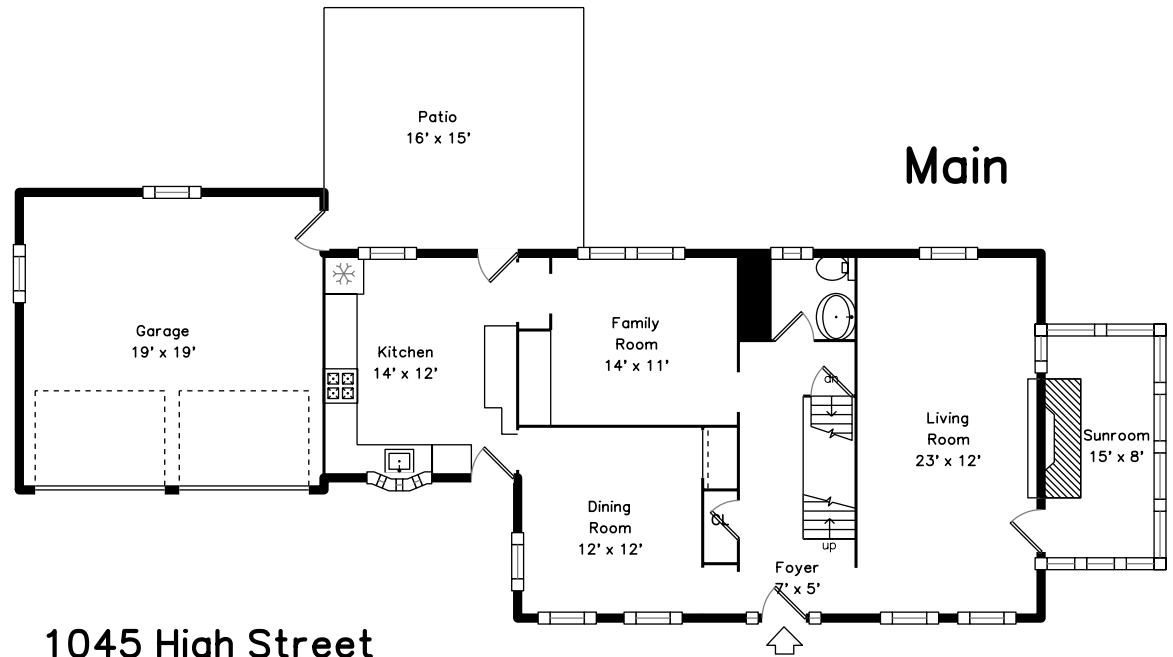

Upper

Lower

Main

1045 High Street
Westwood, MA 02090

PicturePlan by  vis-home

Measurements may not be 100% accurate.
Floor plans are provided for convenience only.
Room sizes are not used to calculate area.

Upper

Lower

Outside

Outside

Outside

Outside

Foyer

Foyer

Living Room

Living Room

Living Room

Dining Room

Dining Room

Dining Room

Kitchen

Kitchen

Bathroom