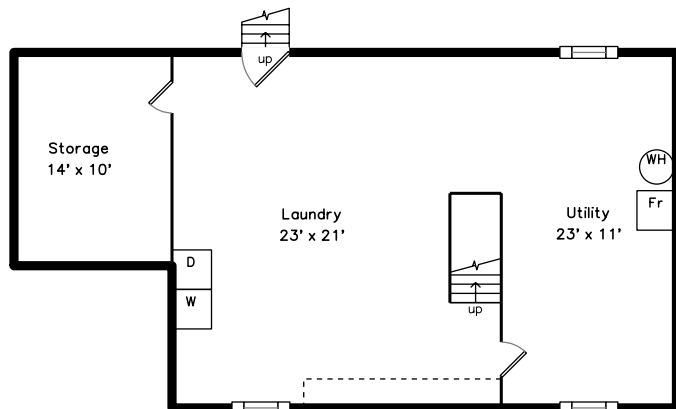

Upper

Lower

Main

1045 High Street
Westwood, MA 02090

PicturePlan by  vis-home

Measurements may not be 100% accurate.
Floor plans are provided for convenience only.
Room sizes are not used to calculate area.

Living Room

Living Room

Living Room

Dining Room

Dining Room

Dining Room

Kitchen

Kitchen

Bathroom