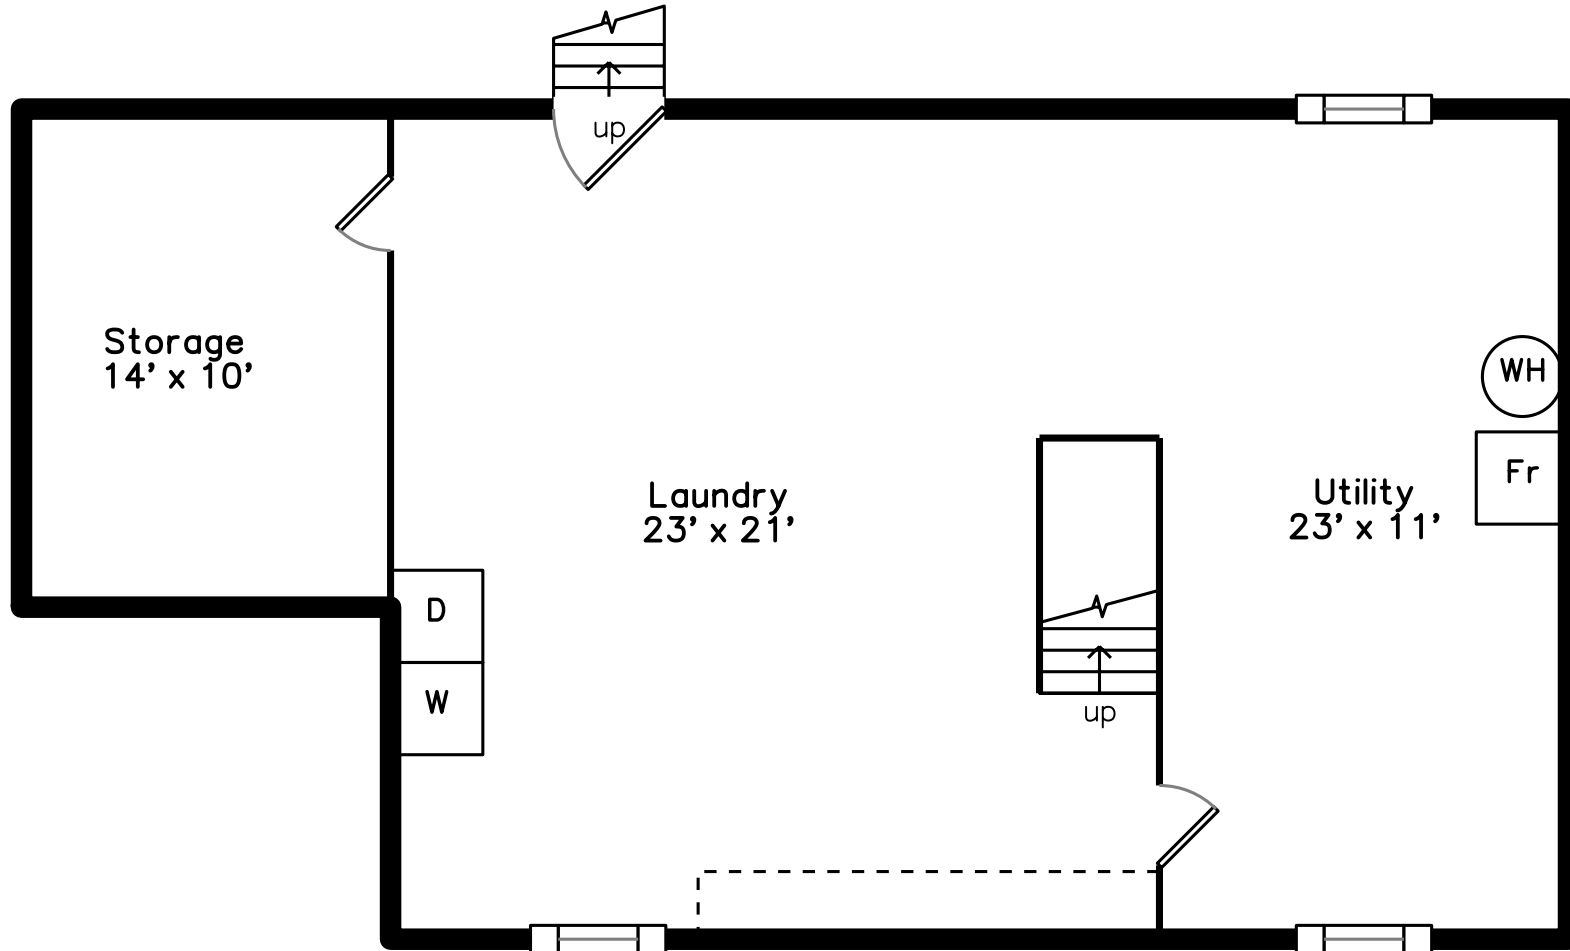

Upper

Lower

Main

1045 High Street
Westwood, MA 02090

PicturePlan by  vis-home

Measurements may not be 100% accurate.
Floor plans are provided for convenience only.
Room sizes are not used to calculate area.

Upper

Lower

Outside

Outside

Outside

Outside

Foyer

Foyer

Living Room

Living Room

Living Room

Dining Room

Dining Room

Dining Room

Kitchen

Kitchen

Bathroom