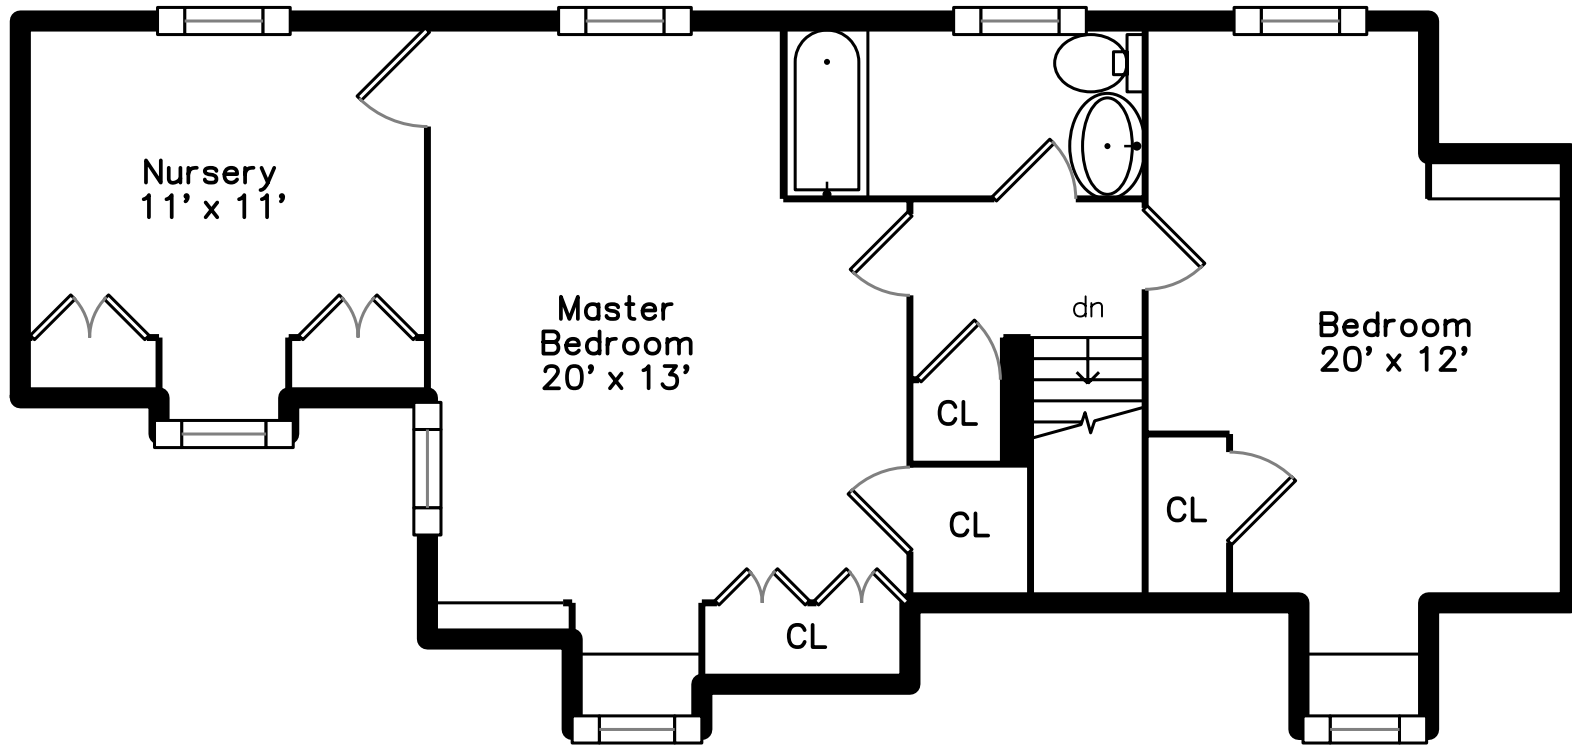

Upper

Lower

Main

1045 High Street
Westwood, MA 02090

PicturePlan by  vis-home

Measurements may not be 100% accurate.
Floor plans are provided for convenience only.
Room sizes are not used to calculate area.

Upper

Lower

Outside

Outside

Outside

Outside

Foyer

Foyer

Living Room

Living Room

Living Room

Dining Room

Dining Room

Dining Room

Kitchen

Kitchen

Bathroom