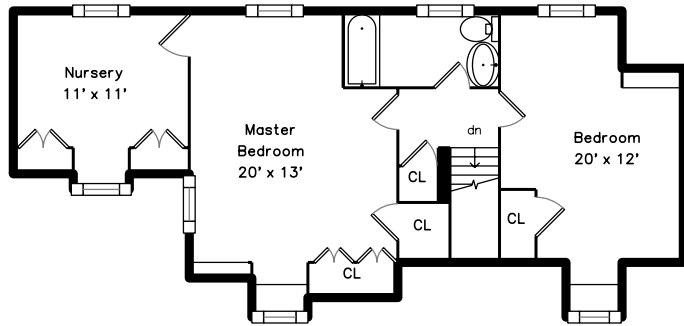

Upper

Lower

Main

1045 High Street
Westwood, MA 02090

PicturePlan by  vis-home

Measurements may not be 100% accurate.
Floor plans are provided for convenience only.
Room sizes are not used to calculate area.

Upper

Lower

Outside

Outside

Outside

Outside

Foyer

Foyer

Living Room

Living Room

Living Room

Dining Room

Dining Room

Dining Room

Kitchen

Kitchen

Bathroom