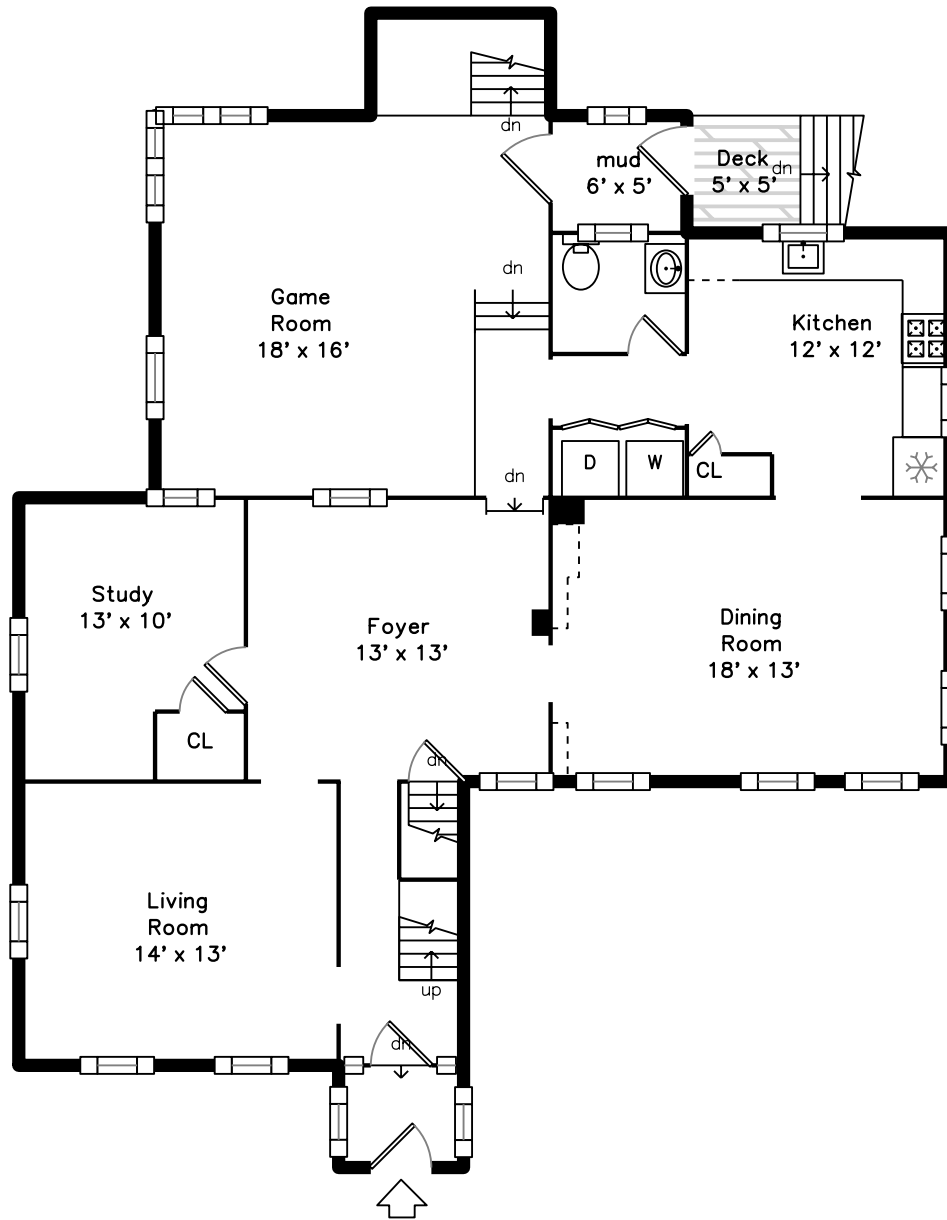

Top

Main

Lower

Upper

1014 Washington Street
Holliston, MA 01746

PicturePlan by  vis-home

Measurements may not be 100% accurate.
Floor plans are provided for convenience only.
Room sizes are not used to calculate area.

Top

Upper

Main

Lower

Outside

Outside

Outside

Outside

Dining Room

Kitchen

Kitchen

Kitchen

Kitchen

Hall

Family Room

Family Room

Bathroom

Bonus Room

Family Room

Bonus Room

Bathroom