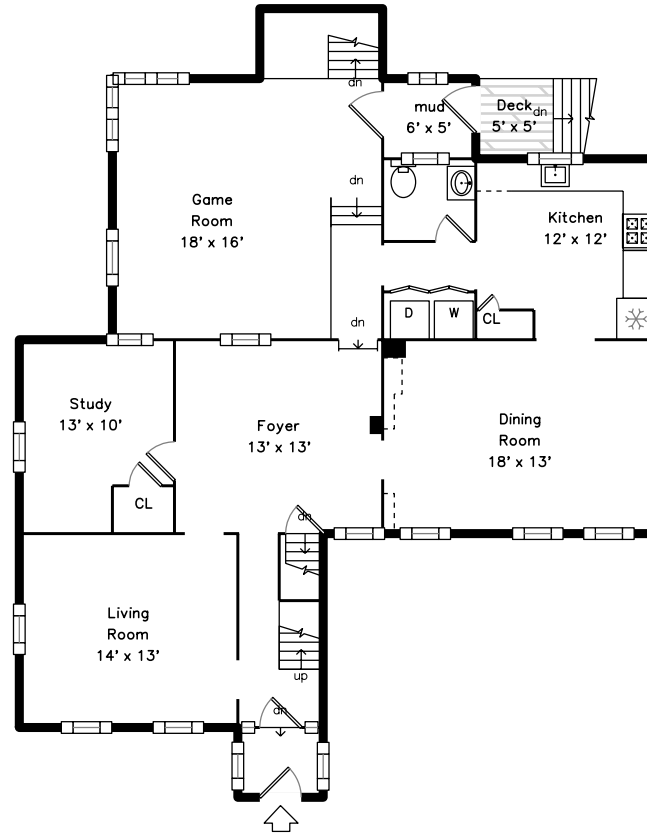

Top

Main

Lower

Upper

1014 Washington Street
Holliston, MA 01746

PicturePlan by  vis-home

Measurements may not be 100% accurate.
Floor plans are provided for convenience only.
Room sizes are not used to calculate area.

Top

Upper

Main

Lower

Outside

Outside

Outside

Outside

Dining Room

Kitchen

Kitchen

Kitchen

Kitchen

Hall

Family Room

Family Room

Bathroom

Bonus Room

Family Room

Bonus Room

Bathroom