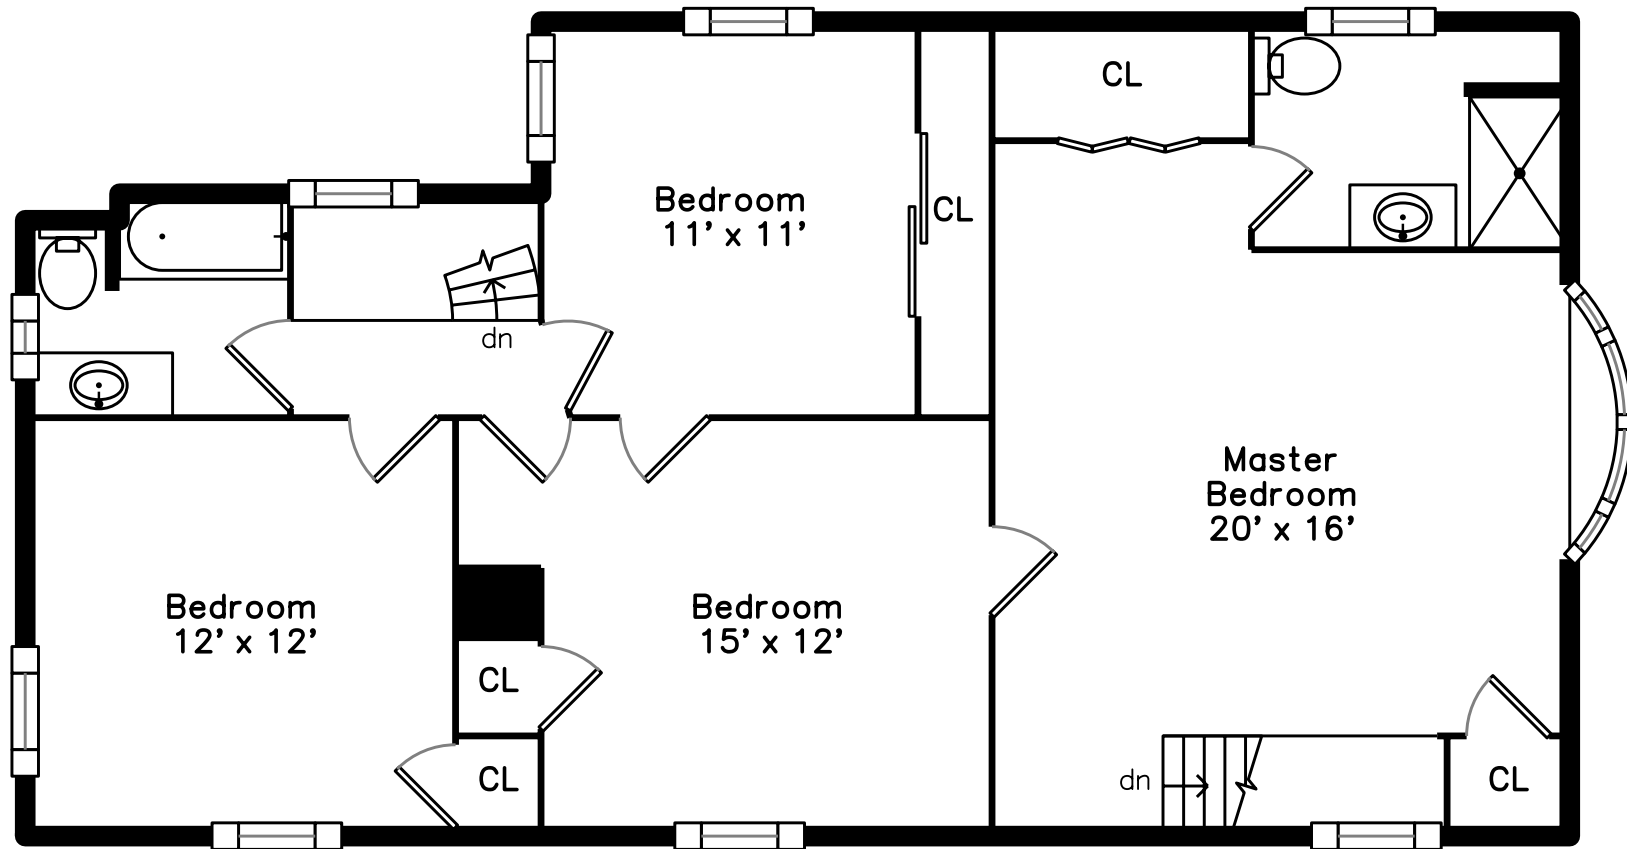

Upper

11 Madison Avenue
Cambridge, MA 02140

PicturePlan by  vis-home

Measurements may not be 100% accurate.
Floor plans are provided for convenience only.
Room sizes are not used to calculate area.

Main

Upper

Main

Outside

Outside

Outside

Backyard

Backyard

Backyard

Living Room

Living Room

Living Room

Living Room

Living Room

Living Room

Dining Room

Dining Room

Kitchen

Kitchen

Kitchen

Family Room

Family Room

Family Room

Bathroom

Laundry

Laundry