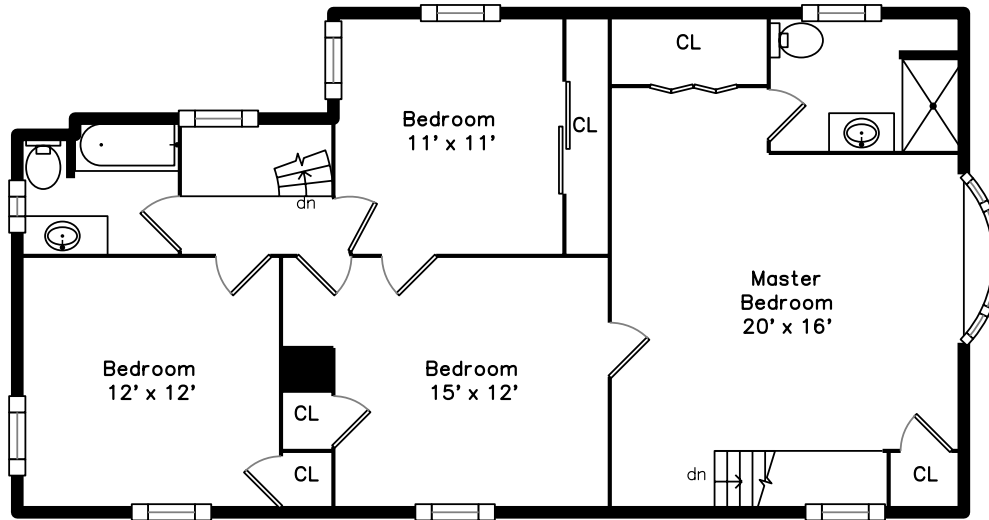

Upper

11 Madison Avenue
Cambridge, MA 02140

PicturePlan by  vis-home

Measurements may not be 100% accurate.
Floor plans are provided for convenience only.
Room sizes are not used to calculate area.

Main

Upper

Main

Outside

Outside

Outside

Backyard

Backyard

Backyard

Living Room

Living Room

Living Room

Living Room

Living Room

Living Room

Dining Room

Dining Room

Kitchen

Laundry

Deck

Deck

Bedroom

Bedroom

Bedroom

Bedroom

Bedroom