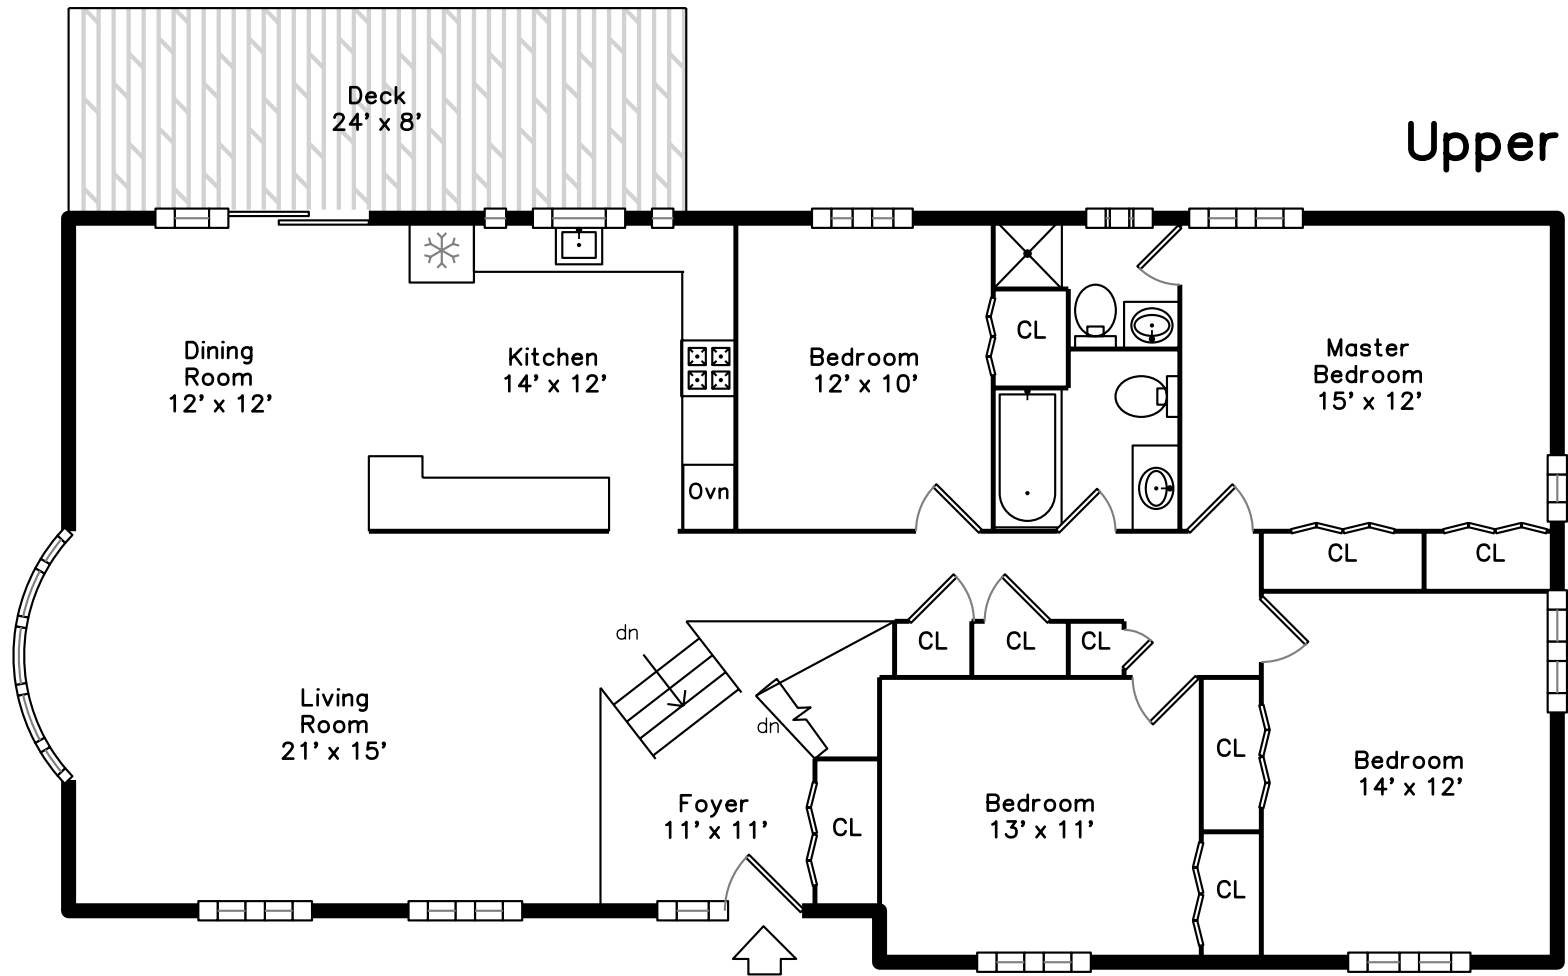

Upper

Lower

161 Lansdowne Street  
 Quincy, MA 02171

PicturePlan by vis-home  
 Measurements may not be 100% accurate.  
 Floor plans are provided for convenience only.  
 Room sizes are not used to calculate area.

# Lower

Outside

Outside

Outside

Backyard

View

View

Foyer

Foyer

Foyer

Living Room

Living Room

Dining Room

Kitchen

Kitchen

Kitchen

Kitchen

Kitchen

Bedroom

Bedroom

Bedroom

Bedroom

Bedroom

Master Bedroom