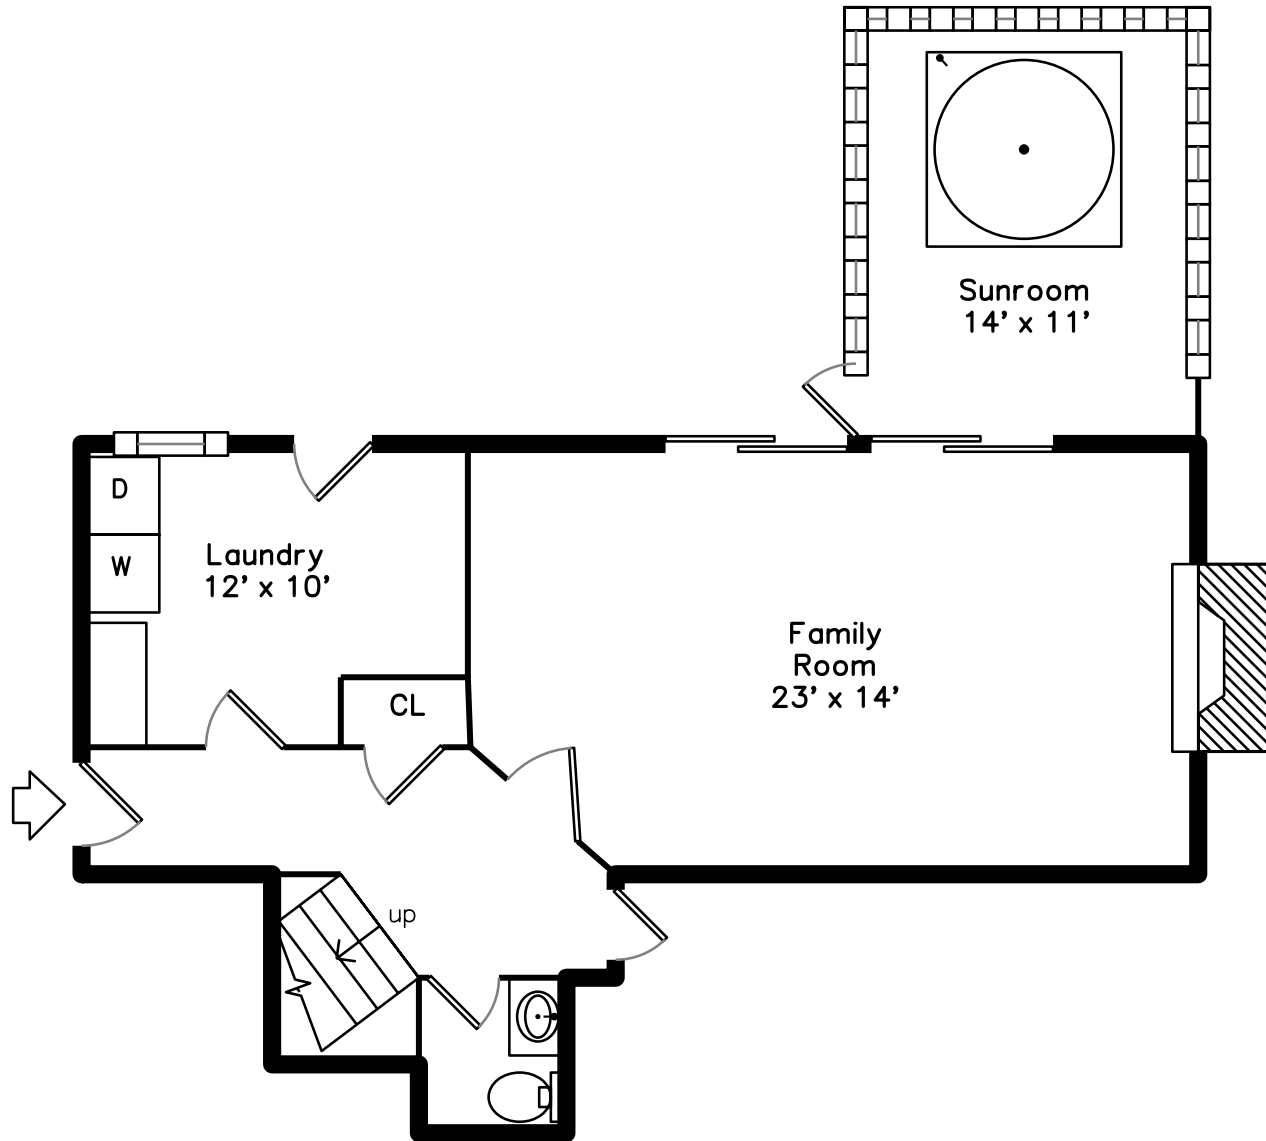

Upper

Lower

161 Lansdowne Street  
 Quincy, MA 02171

PicturePlan by vis-home  
 Measurements may not be 100% accurate.  
 Floor plans are provided for convenience only.  
 Room sizes are not used to calculate area.

# Lower

Outside

Outside

Outside

Backyard

View

View

Foyer

Foyer

Foyer

Living Room

Living Room

Dining Room

Kitchen

Kitchen

Kitchen

Kitchen

Kitchen

Bedroom

Bedroom

Bedroom

Bedroom

Bedroom

Master Bedroom