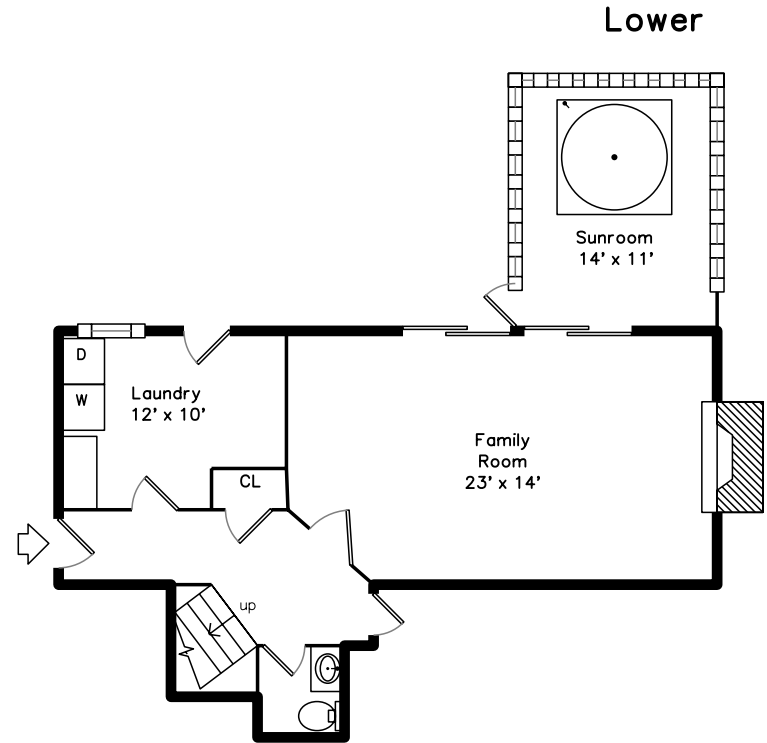

Upper

Lower

161 Lansdowne Street  
 Quincy, MA 02171

PicturePlan by vis-home  
 Measurements may not be 100% accurate.  
 Floor plans are provided for convenience only.  
 Room sizes are not used to calculate area.

Upper

# Lower

Outside

Outside

Outside

Backyard

View

View

Foyer

Foyer

Foyer

Living Room

Living Room

Dining Room

Kitchen

Kitchen

Kitchen