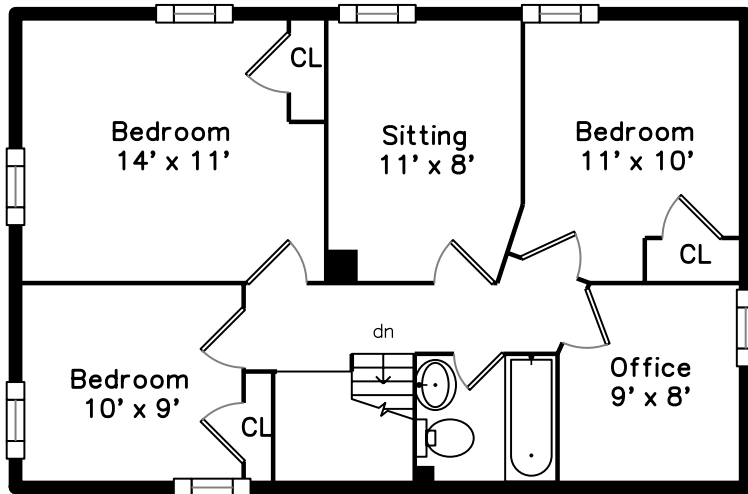

Upper

Main

23 Fuller Terrace Newton, MA 02465

PicturePlan by  vis-home

Measurements may not be 100% accurate.

Floor plans are provided for convenience only.

Room sizes are not used to calculate area.

Upper

Main

Outside

Outside

Backyard

Backyard

Backyard

Living Room

Living Room

Living Room

Living Room

Dining Room

Dining Room

Dining Room

Kitchen

Kitchen

Kitchen

Bathroom

Laundry

Porch

Bedroom

Bedroom

Bedroom

Bathroom