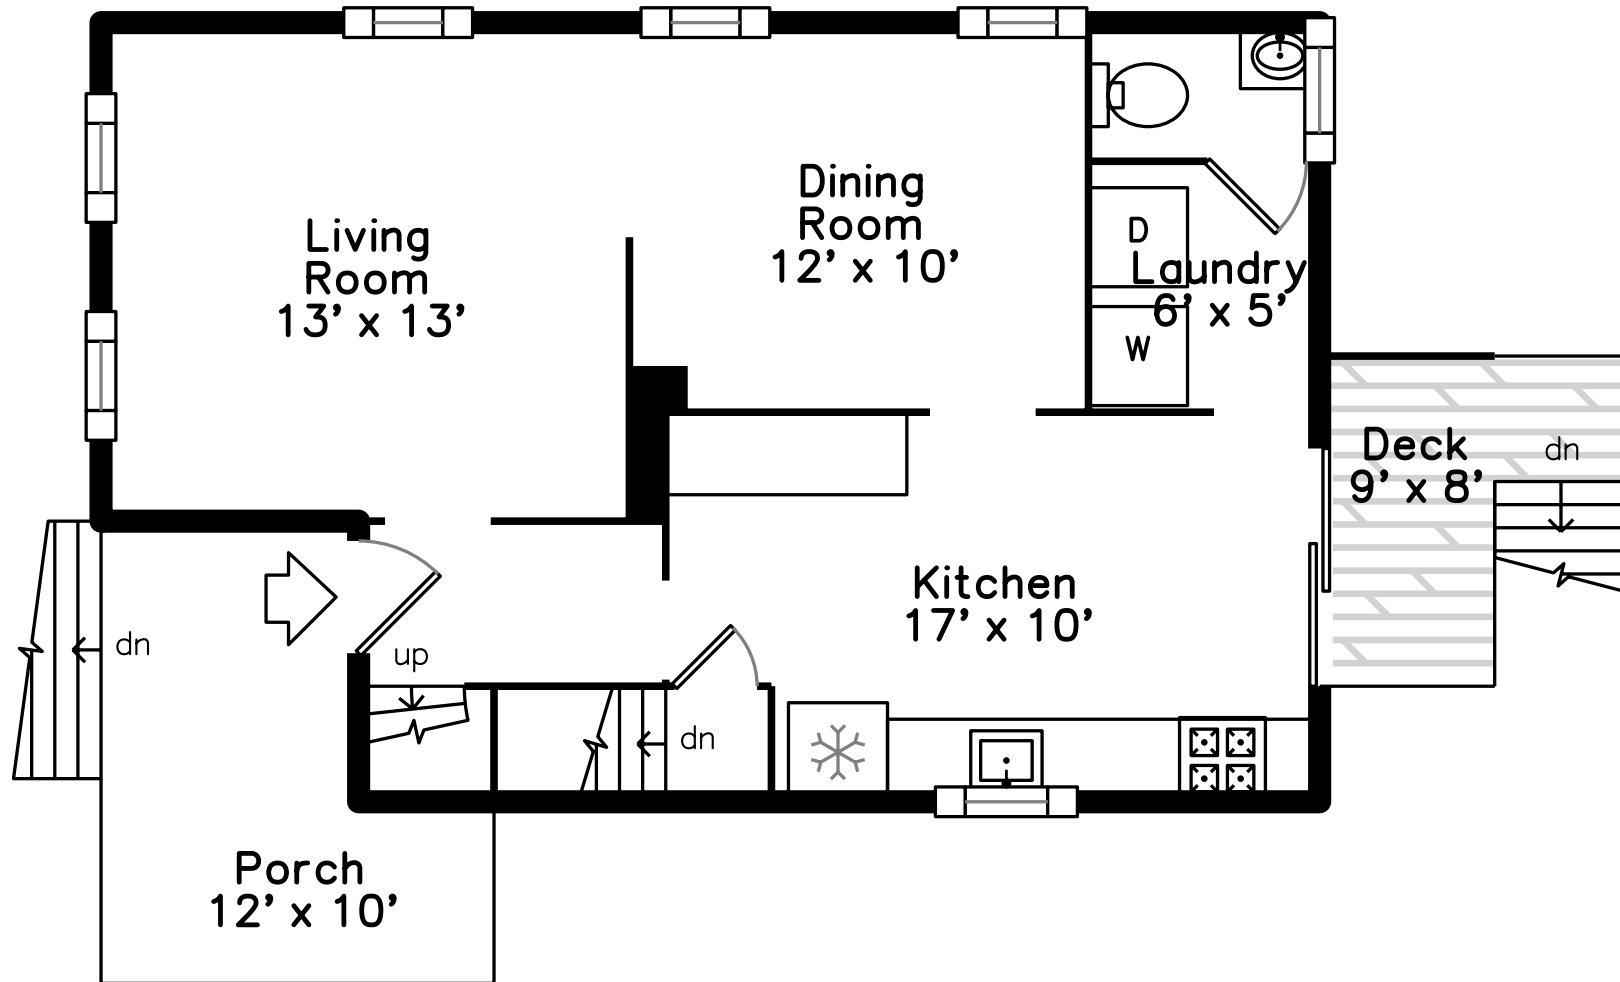

Upper

Main

23 Fuller Terrace Newton, MA 02465

PicturePlan by  vis-home

Measurements may not be 100% accurate.

Floor plans are provided for convenience only.

Room sizes are not used to calculate area.

Upper

Main

Outside

Outside

Backyard

Backyard

Backyard

Living Room

Living Room

Living Room

Living Room

Dining Room

Dining Room

Dining Room

Kitchen

Kitchen

Kitchen

Bathroom

Laundry

Porch

Bedroom

Bedroom

Bedroom

Bathroom