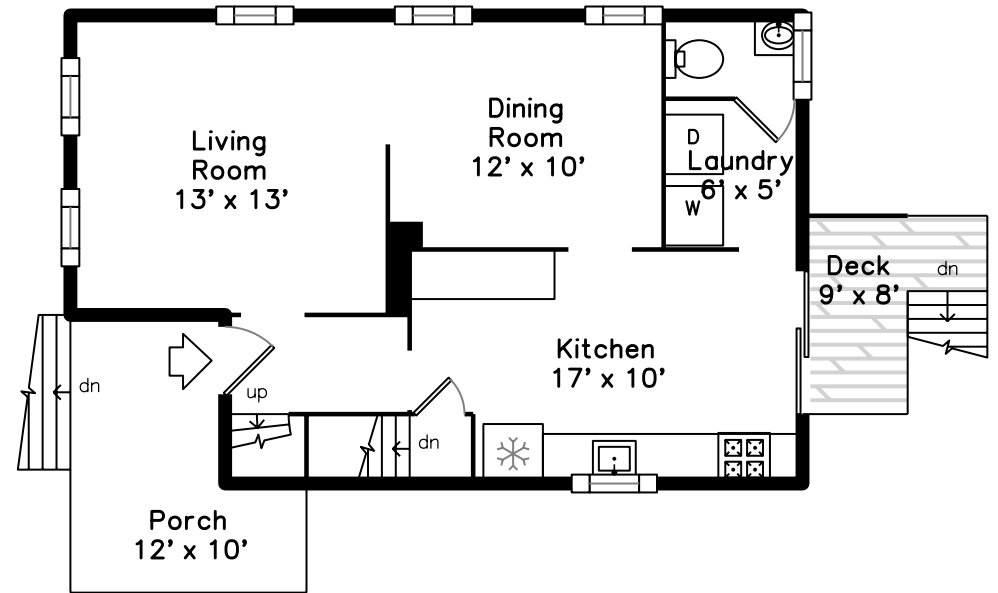

Upper

Main

23 Fuller Terrace Newton, MA 02465

PicturePlan by  vis-home

Measurements may not be 100% accurate.

Floor plans are provided for convenience only.

Room sizes are not used to calculate area.

Upper

Main

Outside

Outside

Backyard

Backyard

Backyard

Living Room

Living Room

Living Room

Living Room

Dining Room

Dining Room

Dining Room

Kitchen

Kitchen

Kitchen

Bathroom

Laundry

Porch

Bedroom

Bedroom

Bedroom

Bathroom