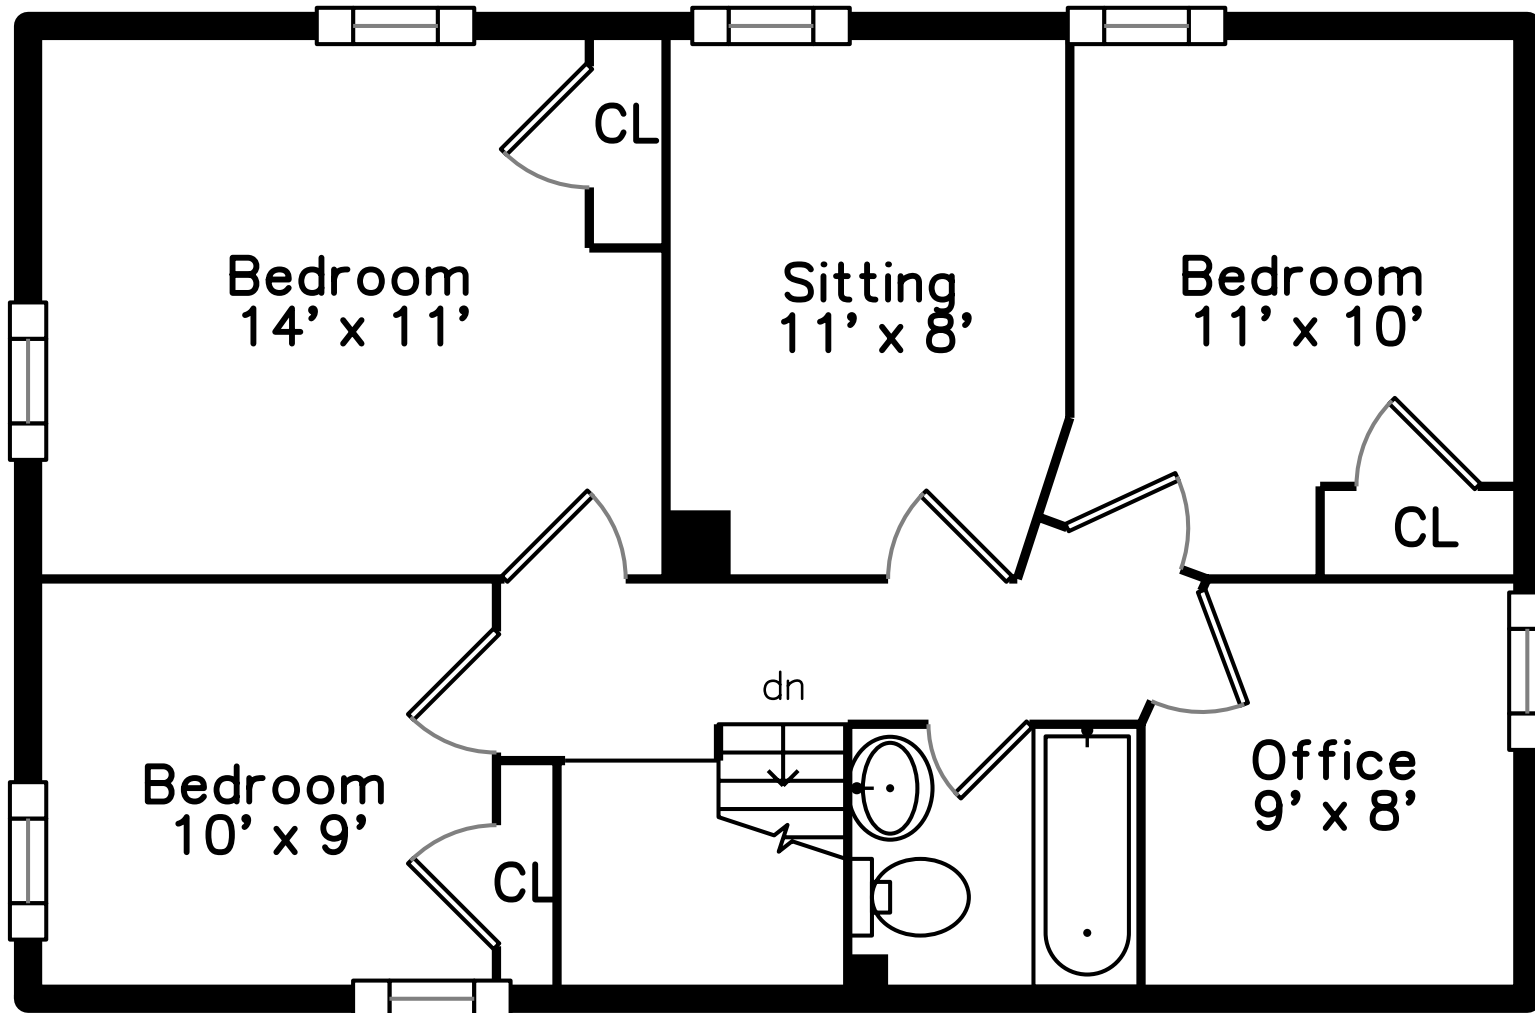

Upper

Main

23 Fuller Terrace Newton, MA 02465

PicturePlan by  vis-home

Measurements may not be 100% accurate.

Floor plans are provided for convenience only.

Room sizes are not used to calculate area.

Upper

Main

Outside

Outside

Backyard

Backyard

Backyard

Living Room

Living Room

Living Room

Living Room

Dining Room

Dining Room

Dining Room

Kitchen

Kitchen

Kitchen

Bathroom

Laundry

Porch

Bedroom

Bedroom

Bedroom

Bathroom