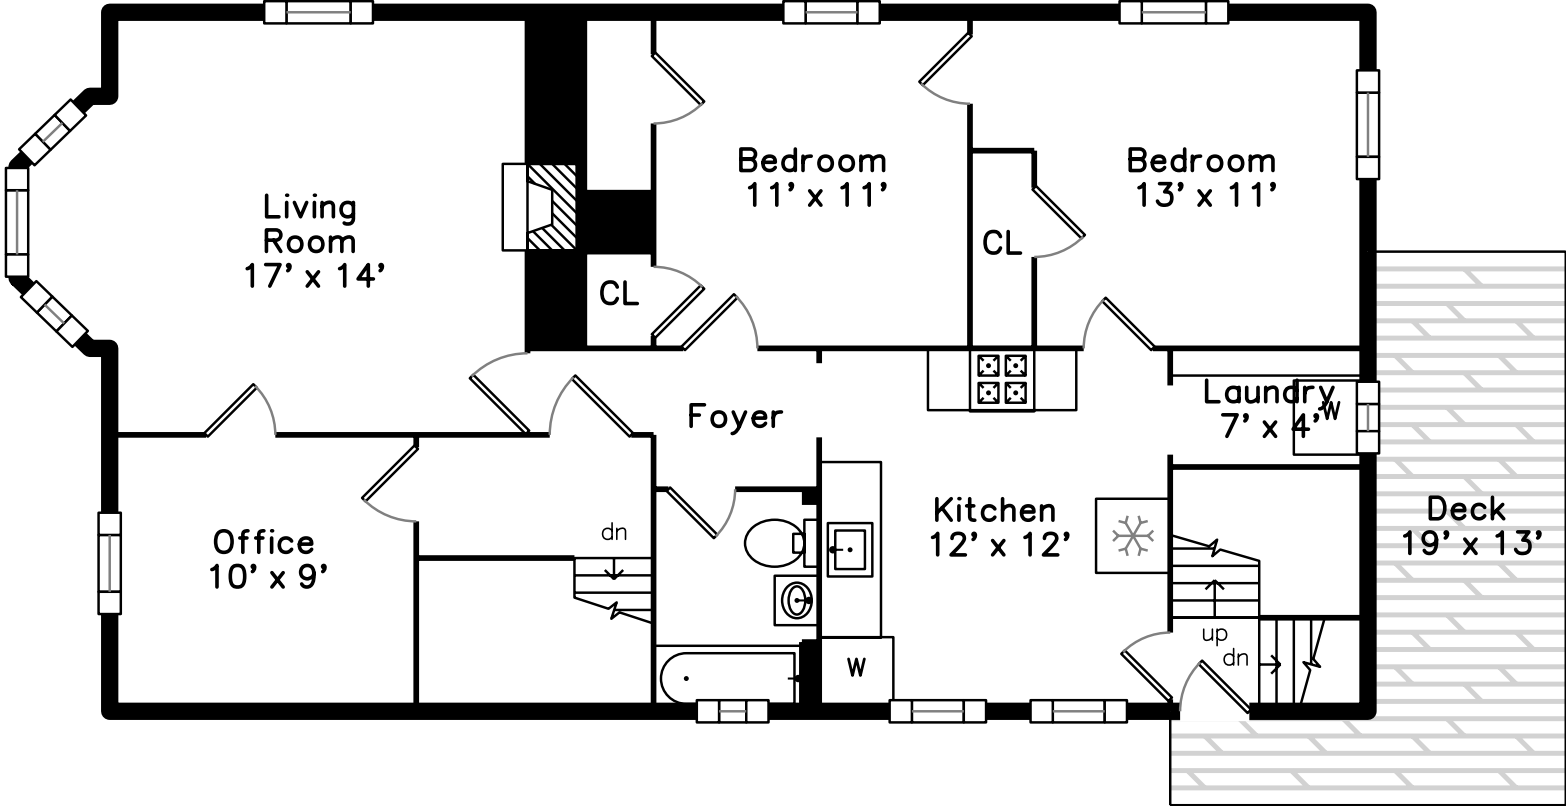

Top

Main

Upper

15 Goldsmith St
Boston, MA 02130

PicturePlan by  vis-home

Measurements may not be 100% accurate.
Floor plans are provided for convenience only.
Room sizes are not used to calculate area.

Top

Upper

Main

Outside

Outside

Outside

Backyard

Backyard

Entry

Entry

Foyer

Living Room

Living Room

Living Room

Kitchen

Kitchen

Kitchen

Pantry

Bedroom

Bedroom

Bedroom

Bedroom

Bonus Room

Bonus Room

Laundry

Sunroom