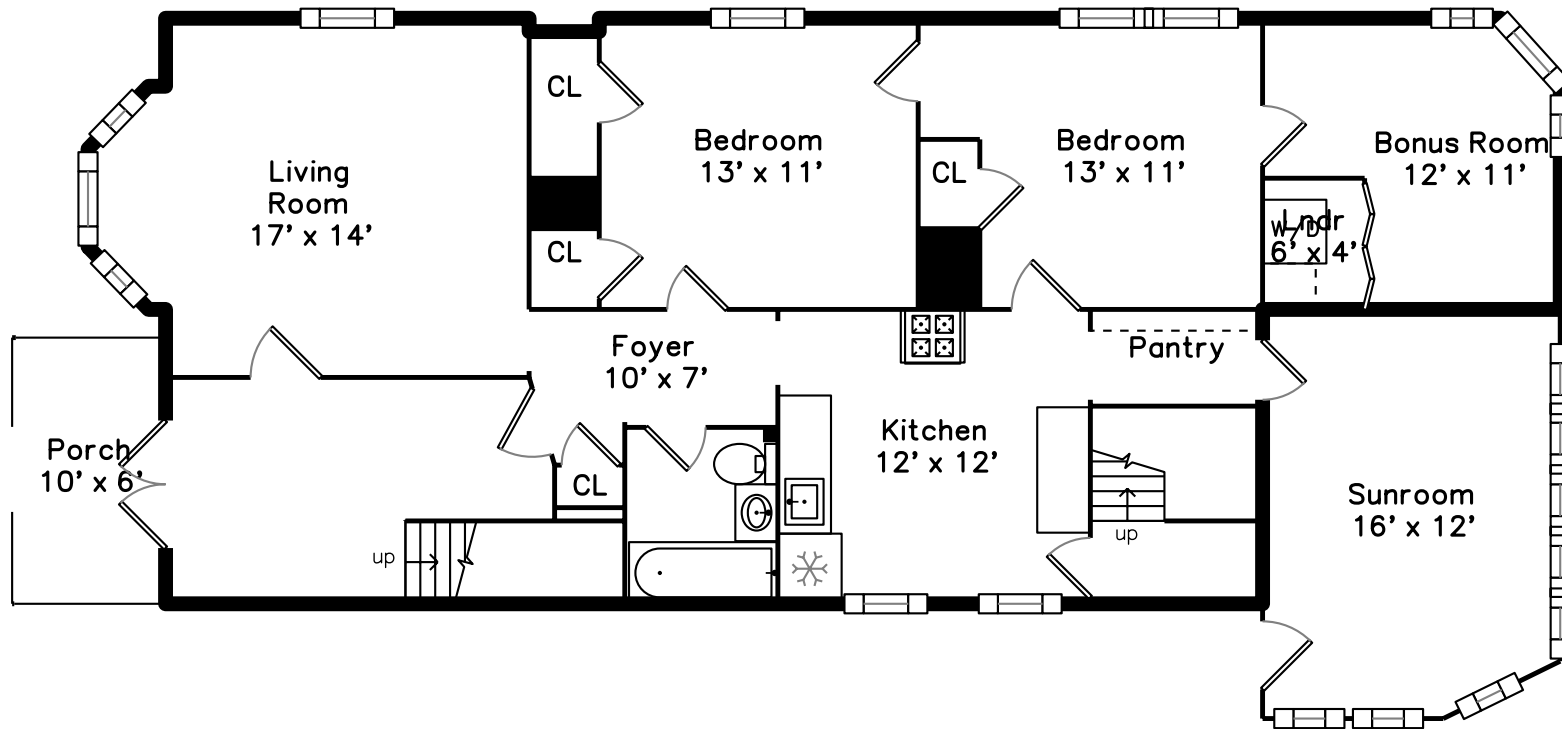

Top

Main

Upper

15 Goldsmith St
Boston, MA 02130

PicturePlan by  vis-home

Measurements may not be 100% accurate.
Floor plans are provided for convenience only.
Room sizes are not used to calculate area.

Top

Upper

Main

Outside

Outside

Outside

Backyard

Backyard

Entry

Entry

Foyer

Living Room

Living Room

Living Room

Kitchen

Kitchen

Kitchen

Pantry

Bedroom

Bedroom

Bedroom

Bedroom

Bonus Room

Bonus Room

Laundry

Sunroom