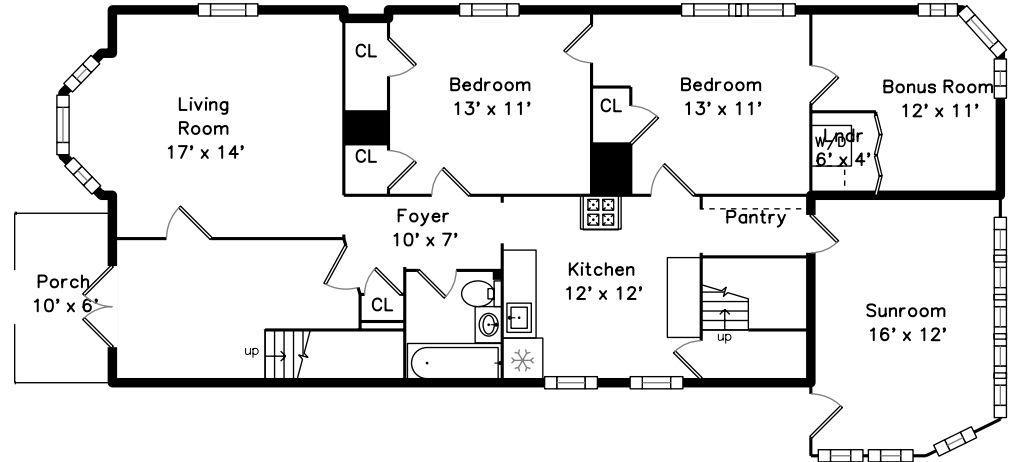

Top

Main

Upper

15 Goldsmith St
Boston, MA 02130

PicturePlan by  vis-home

Measurements may not be 100% accurate.
Floor plans are provided for convenience only.
Room sizes are not used to calculate area.

Top

Upper

Main

Outside

Outside

Outside

Backyard

Backyard

Entry

Entry

Foyer

Living Room

Living Room

Living Room

Kitchen

Kitchen

Kitchen

Pantry

Bedroom

Bedroom

Bedroom

Bedroom

Bonus Room

Bonus Room

Laundry

Sunroom