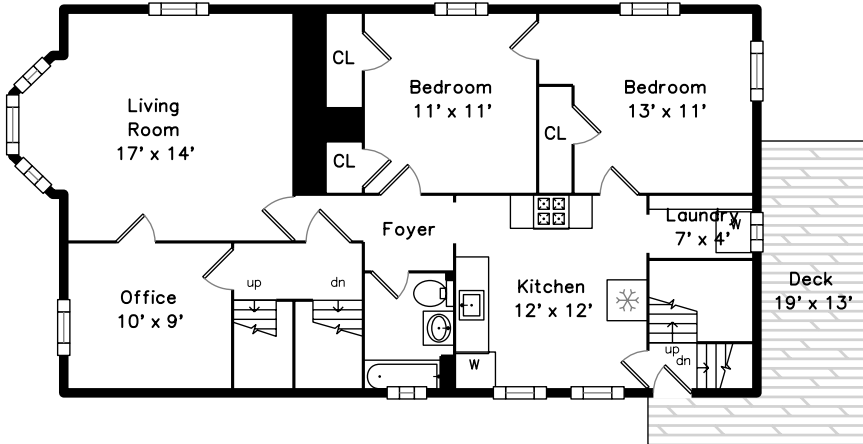

Top

Main

Upper

15 Goldsmith St
Boston, MA 02130

PicturePlan by  vis-home

Measurements may not be 100% accurate.
Floor plans are provided for convenience only.
Room sizes are not used to calculate area.

Top

Upper

Main

Outside

Outside

Outside

Backyard

Backyard

Entry

Entry

Foyer

Living Room

Living Room

Living Room

Kitchen

Kitchen

Kitchen

Pantry

Bedroom

Bedroom

Bedroom

Bedroom

Bonus Room

Bonus Room

Laundry

Sunroom