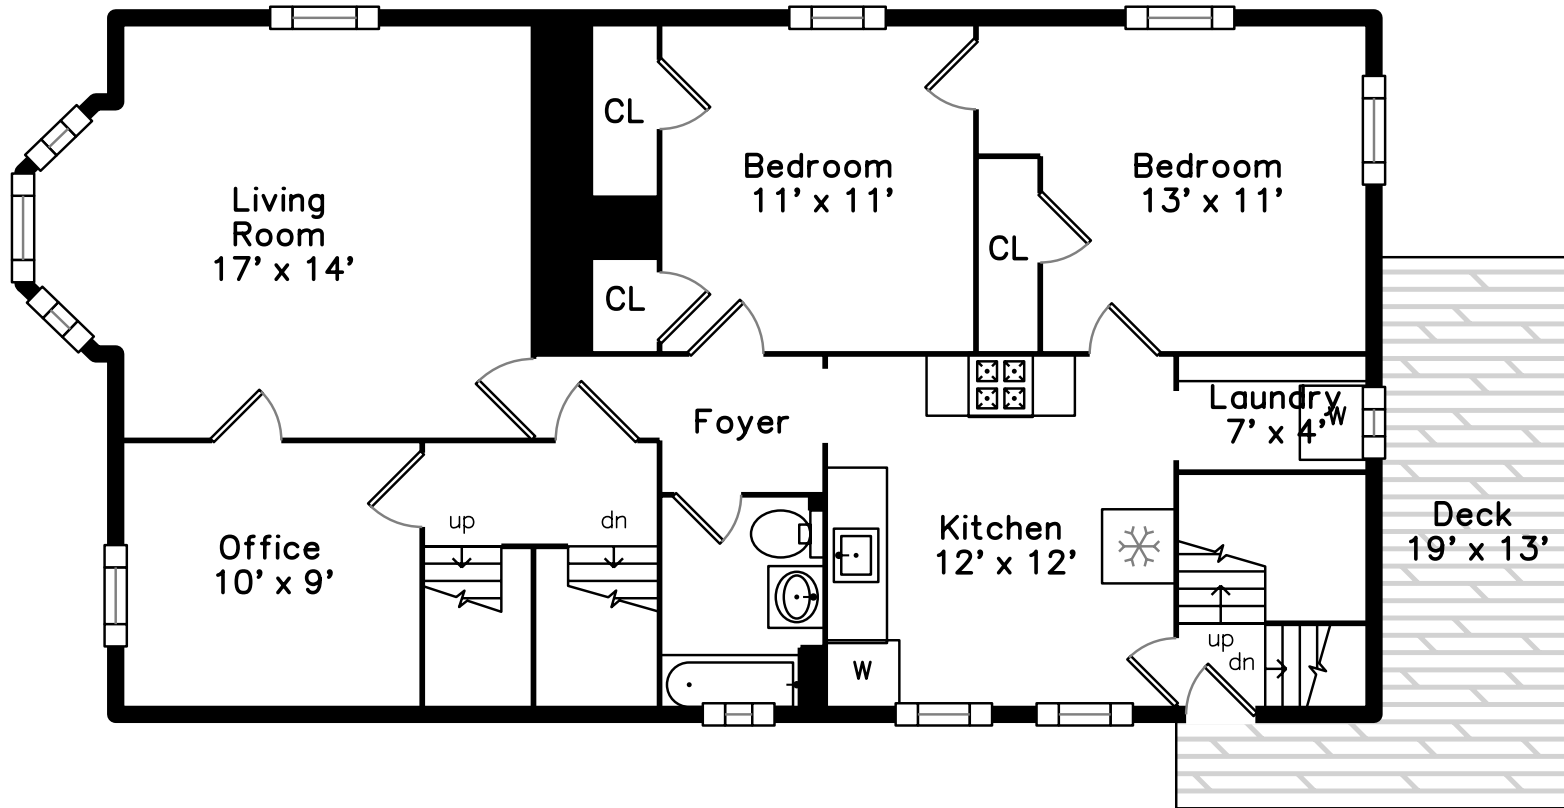

Top

Main

Upper

15 Goldsmith St
Boston, MA 02130

PicturePlan by  vis-home

Measurements may not be 100% accurate.
Floor plans are provided for convenience only.
Room sizes are not used to calculate area.

Top

Upper

Main

Outside

Outside

Outside

Backyard

Backyard

Entry

Entry

Foyer

Living Room

Living Room

Living Room

Kitchen

Kitchen

Kitchen

Pantry

Bedroom

Bedroom

Bedroom

Bedroom

Bonus Room

Bonus Room

Laundry

Sunroom