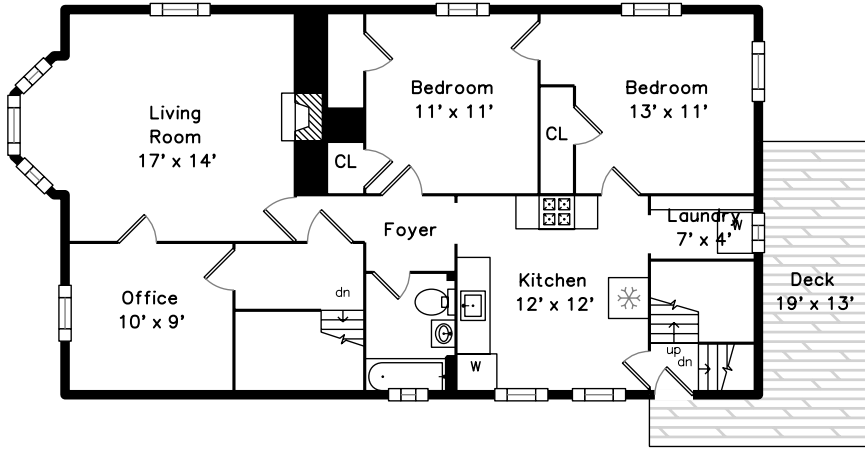

Top

Main

Upper

15 Goldsmith St
Boston, MA 02130

PicturePlan by  vis-home

Measurements may not be 100% accurate.
Floor plans are provided for convenience only.
Room sizes are not used to calculate area.

Top

Upper

Main

Outside

Outside

Outside

Backyard

Backyard

Entry

Entry

Foyer

Living Room

Living Room

Living Room

Kitchen

Kitchen

Kitchen

Pantry

Bedroom

Bedroom

Bedroom

Bedroom

Bonus Room

Bonus Room

Laundry

Sunroom