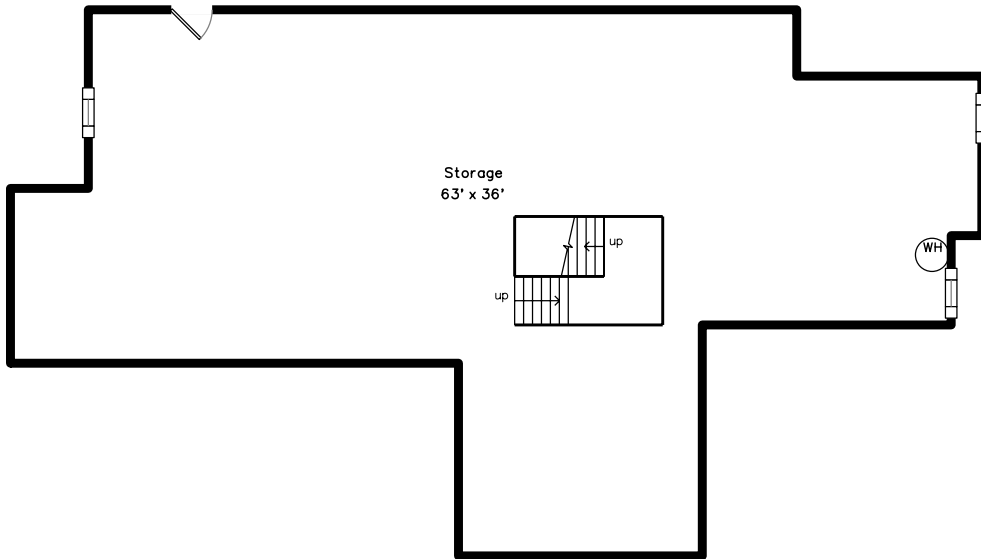

Upper

Main

Basement

3 Green Needle Way
Acton, MA 01720

PicturePlan by  vis-home

Measurements may not be 100% accurate.
Floor plans are provided for convenience only.
Room sizes are not used to calculate area.