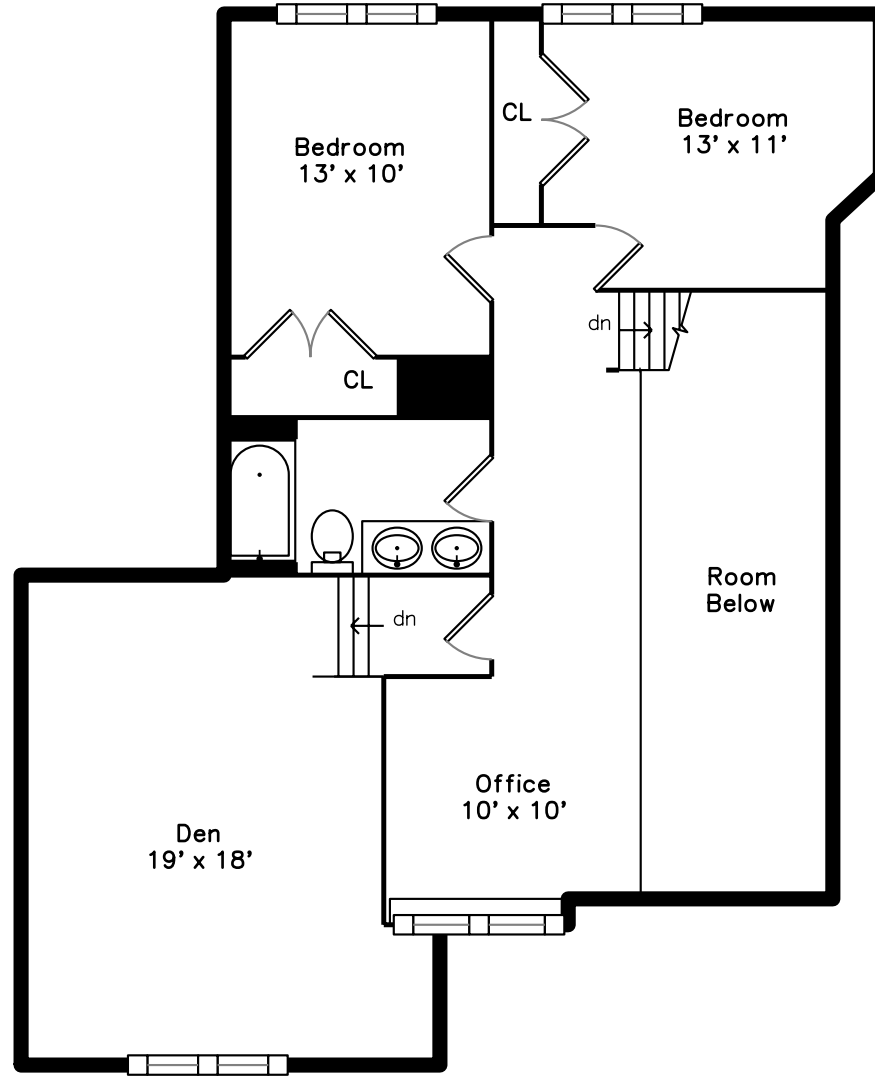

Upper

Main

Basement

3 Green Needle Way
Acton, MA 01720

PicturePlan by  vis-home

Measurements may not be 100% accurate.
Floor plans are provided for convenience only.
Room sizes are not used to calculate area.

Upper

Main

Basement

Outside

Outside

Backyard

Backyard

Patio

Living Room

Living Room

Living Room

Living Room

Family Room

Family Room

Family Room

Family Room

Dining Room

Main Bedroom

Main Bedroom

Walkin Closet

Main Bathroom

Main Bathroom

Laundry

Bathroom