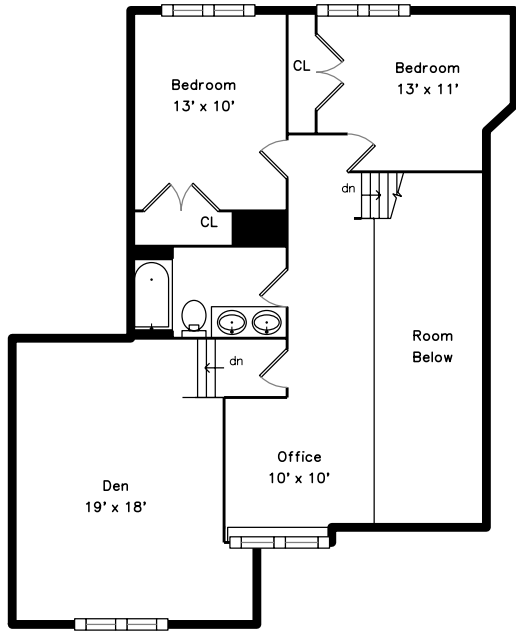

Upper

Main

Basement

3 Green Needle Way
Acton, MA 01720

PicturePlan by  vis-home

Measurements may not be 100% accurate.
Floor plans are provided for convenience only.
Room sizes are not used to calculate area.

Upper

Main

Basement

Outside

Outside

Backyard

Backyard

Patio

Living Room

Living Room

Living Room

Living Room

Family Room

Family Room

Family Room

Family Room

Dining Room

Main Bedroom

Main Bedroom

Walkin Closet

Main Bathroom

Main Bathroom

Laundry

Bathroom