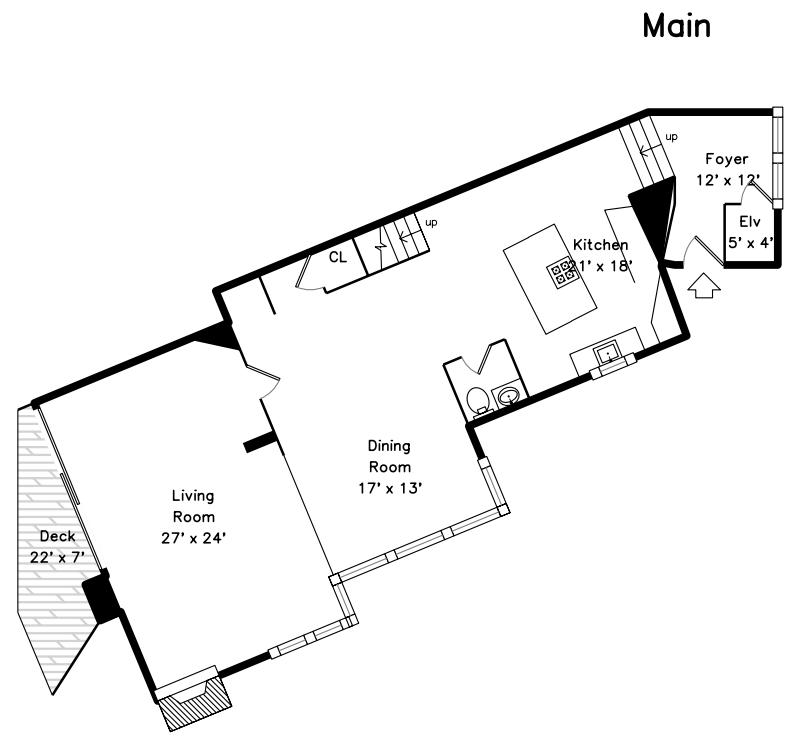

Upper

Main

**3 Constellation Wharf
Boston, MA 02129**

PicturePlan by  vis-home
 Measurements may not be 100% accurate.
 Floor plans are provided for convenience only.
 Room sizes are not used to calculate area.

Upper

Main

Building

View

View

View

Living Room

Living Room

Living Room

Living Room

Living Room

Dining Room

Living Room

Hall

Dining Room

Dining Room

Dining Room

Deck

Master Bedroom

Master Bedroom

Deck

Deck