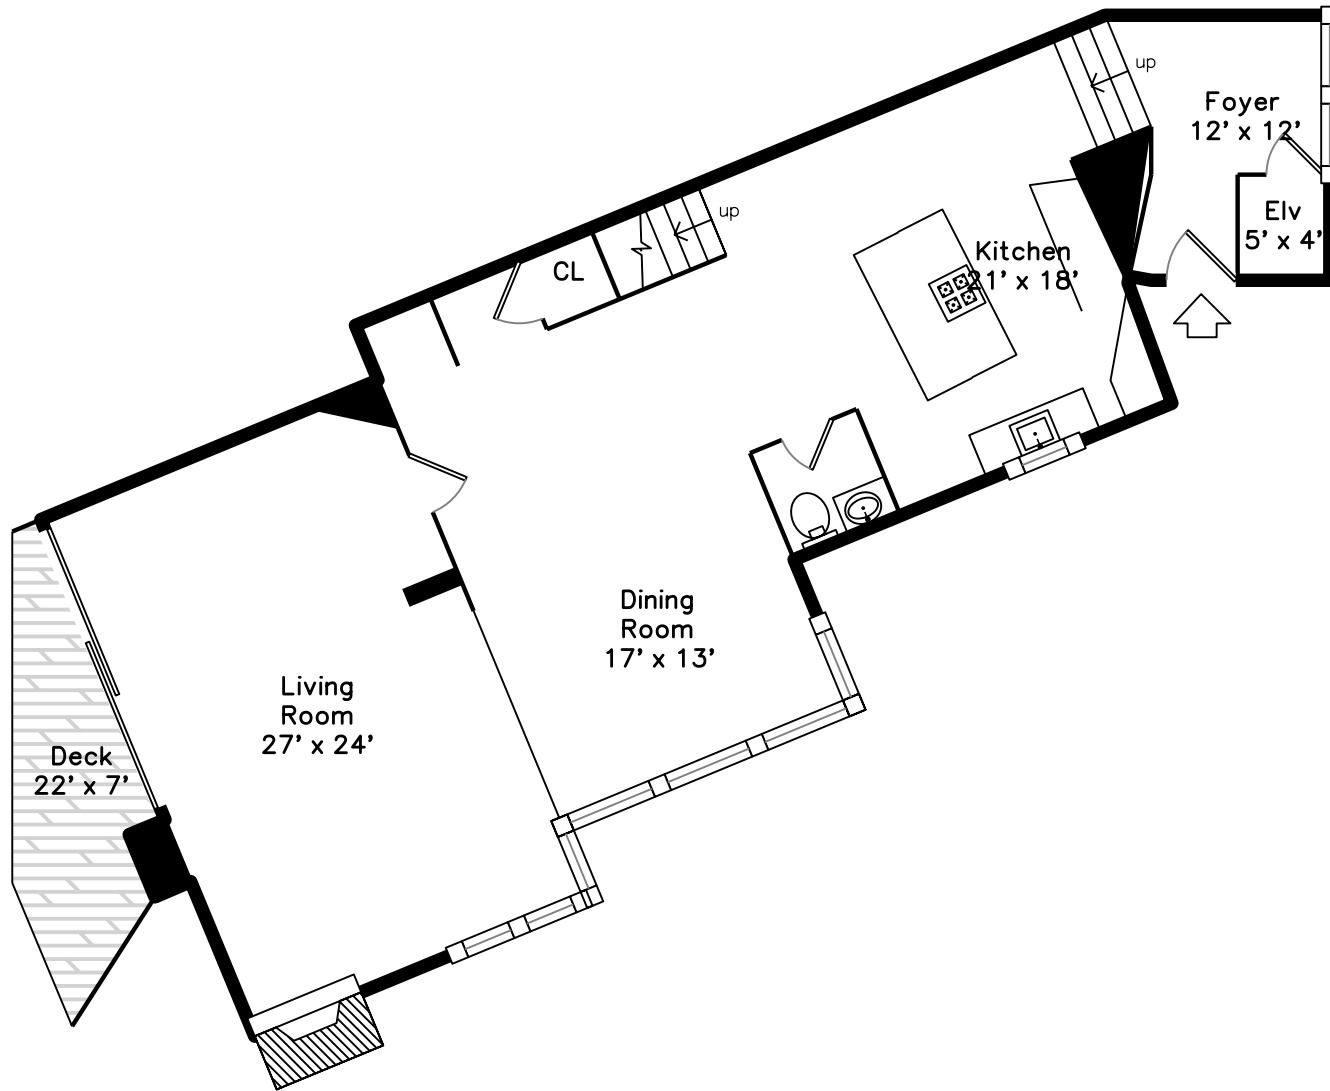

Upper

Main

**3 Constellation Wharf
Boston, MA 02129**

PicturePlan by  vis-home
 Measurements may not be 100% accurate.
 Floor plans are provided for convenience only.
 Room sizes are not used to calculate area.

Upper

Main

Building

View

View

View

Living Room

Living Room

Living Room

Living Room

Living Room

Dining Room

Living Room

Hall

Dining Room

Dining Room

Dining Room

Deck

Master Bedroom

Master Bedroom

Deck

Deck