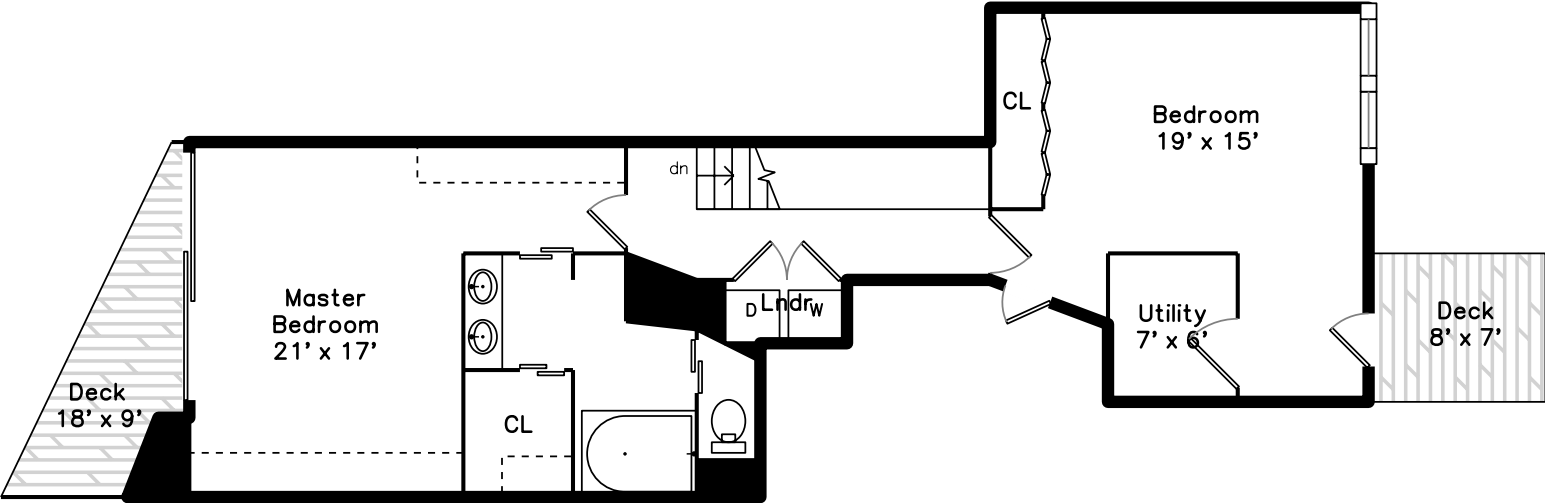

Upper

Main

**3 Constellation Wharf
Boston, MA 02129**

PicturePlan by  vis-home
 Measurements may not be 100% accurate.
 Floor plans are provided for convenience only.
 Room sizes are not used to calculate area.

Upper

Main

Building

View

View

View

Living Room

Living Room

Living Room

Living Room

Living Room

Dining Room

Living Room

Hall

Dining Room

Dining Room

Dining Room

Deck

Master Bedroom

Master Bedroom

Deck

Deck