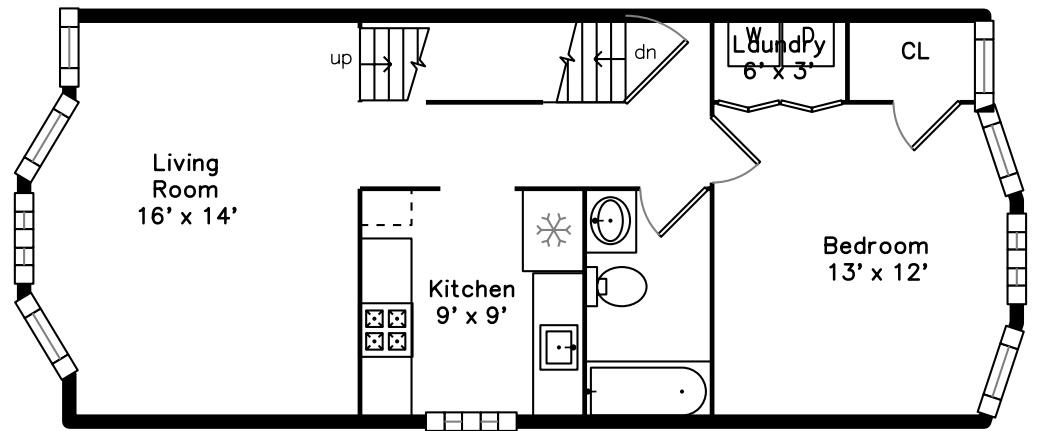

Upper

Main

5269 Washington Street E
Boston, MA 02132

PicturePlan by  vis-home

Measurements may not be 100% accurate.
Floor plans are provided for convenience only.
Room sizes are not used to calculate area.

Upper

Main

Living Room

Living Room

Kitchen

Bedroom

2nd floor Bedroom

Bathroom

3rd floor Main Bedroom

Main Bedroom

Building exterior front

Building exterior front