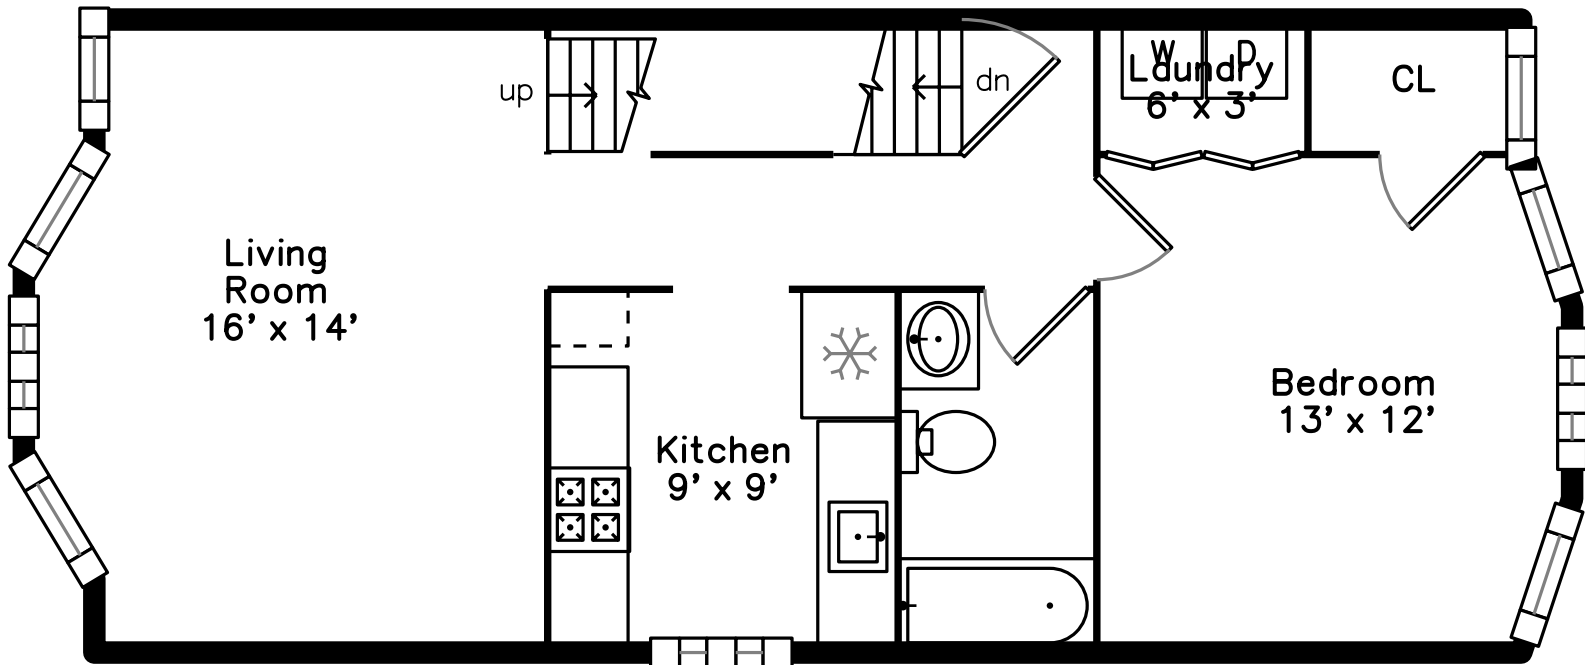

Upper

Main

5269 Washington Street E
Boston, MA 02132

PicturePlan by  vis-home

Measurements may not be 100% accurate.
Floor plans are provided for convenience only.
Room sizes are not used to calculate area.

Upper

Main

Living Room

Living Room

Kitchen

Bedroom

2nd floor Bedroom

Bathroom

3rd floor Main Bedroom

Main Bedroom

Building exterior front

Building exterior front