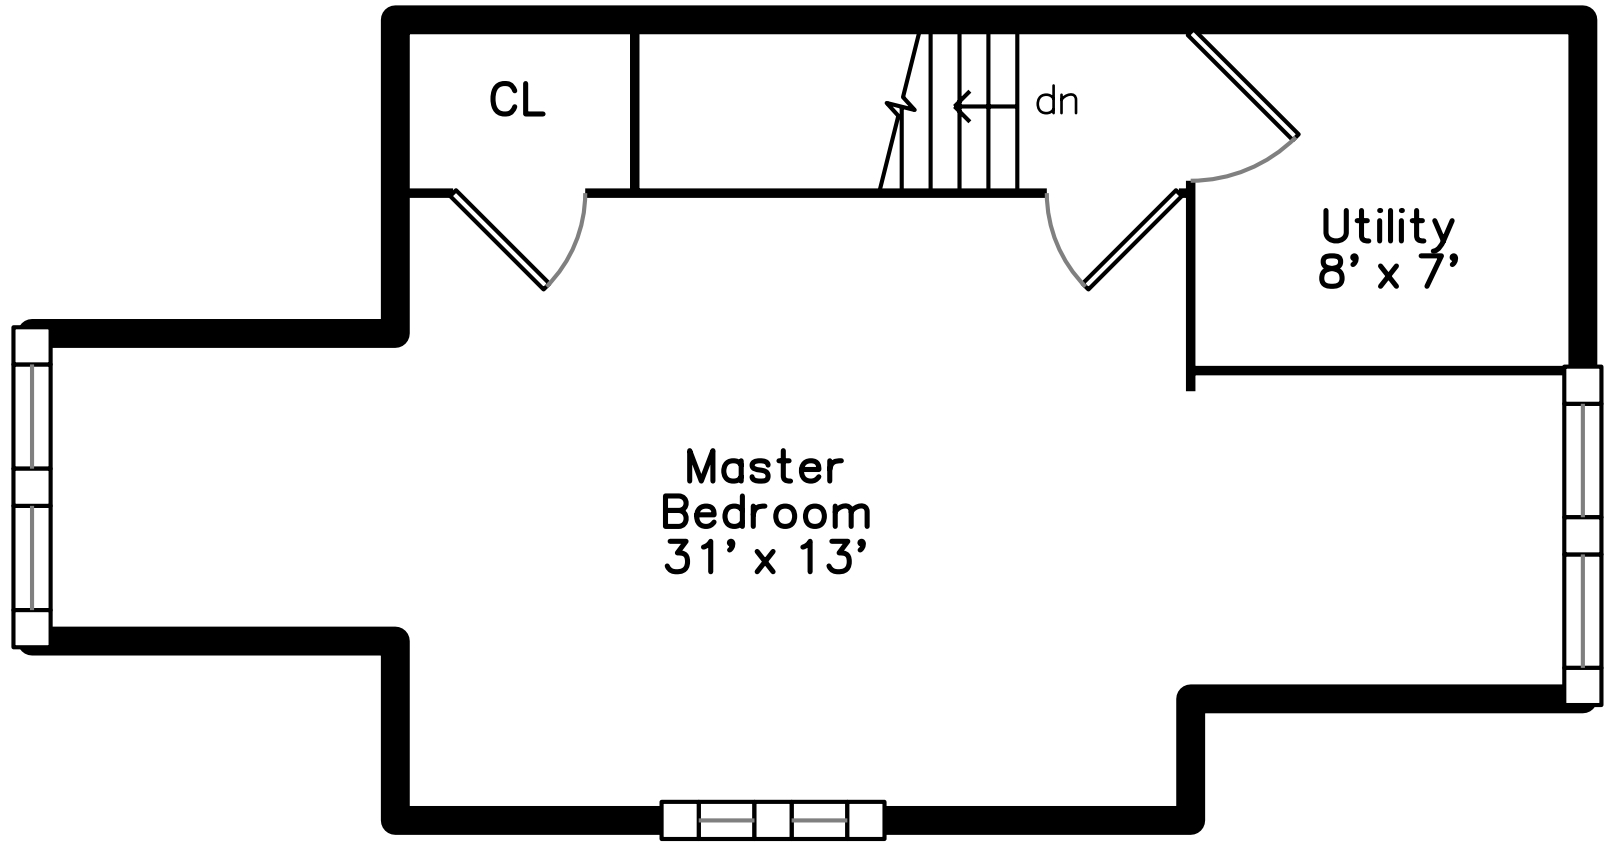

Upper

Main

5269 Washington Street E
Boston, MA 02132

PicturePlan by  vis-home

Measurements may not be 100% accurate.
Floor plans are provided for convenience only.
Room sizes are not used to calculate area.

Upper

Main

Living Room

Living Room

Kitchen

Bedroom

2nd floor Bedroom

Bathroom

3rd floor Main Bedroom

Main Bedroom

Building exterior front

Building exterior front