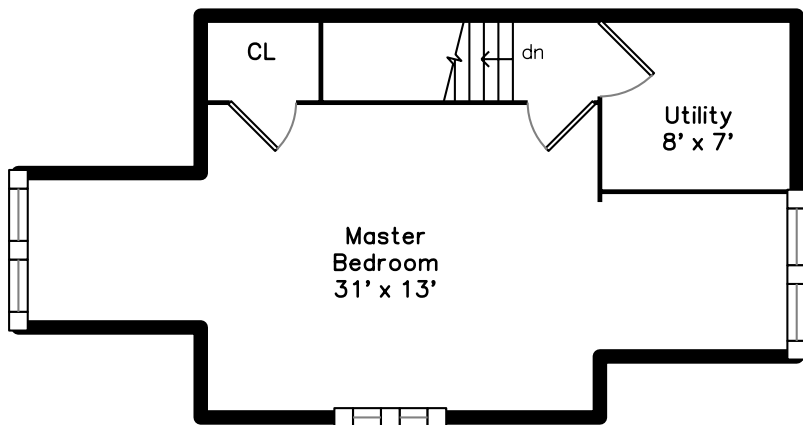

Upper

Main

5269 Washington Street E
Boston, MA 02132

PicturePlan by  vis-home

Measurements may not be 100% accurate.
Floor plans are provided for convenience only.
Room sizes are not used to calculate area.

Upper

Main

Living Room

Living Room

Kitchen

Bedroom

2nd floor Bedroom

Bathroom

3rd floor Main Bedroom

Main Bedroom

Building exterior front

Building exterior front