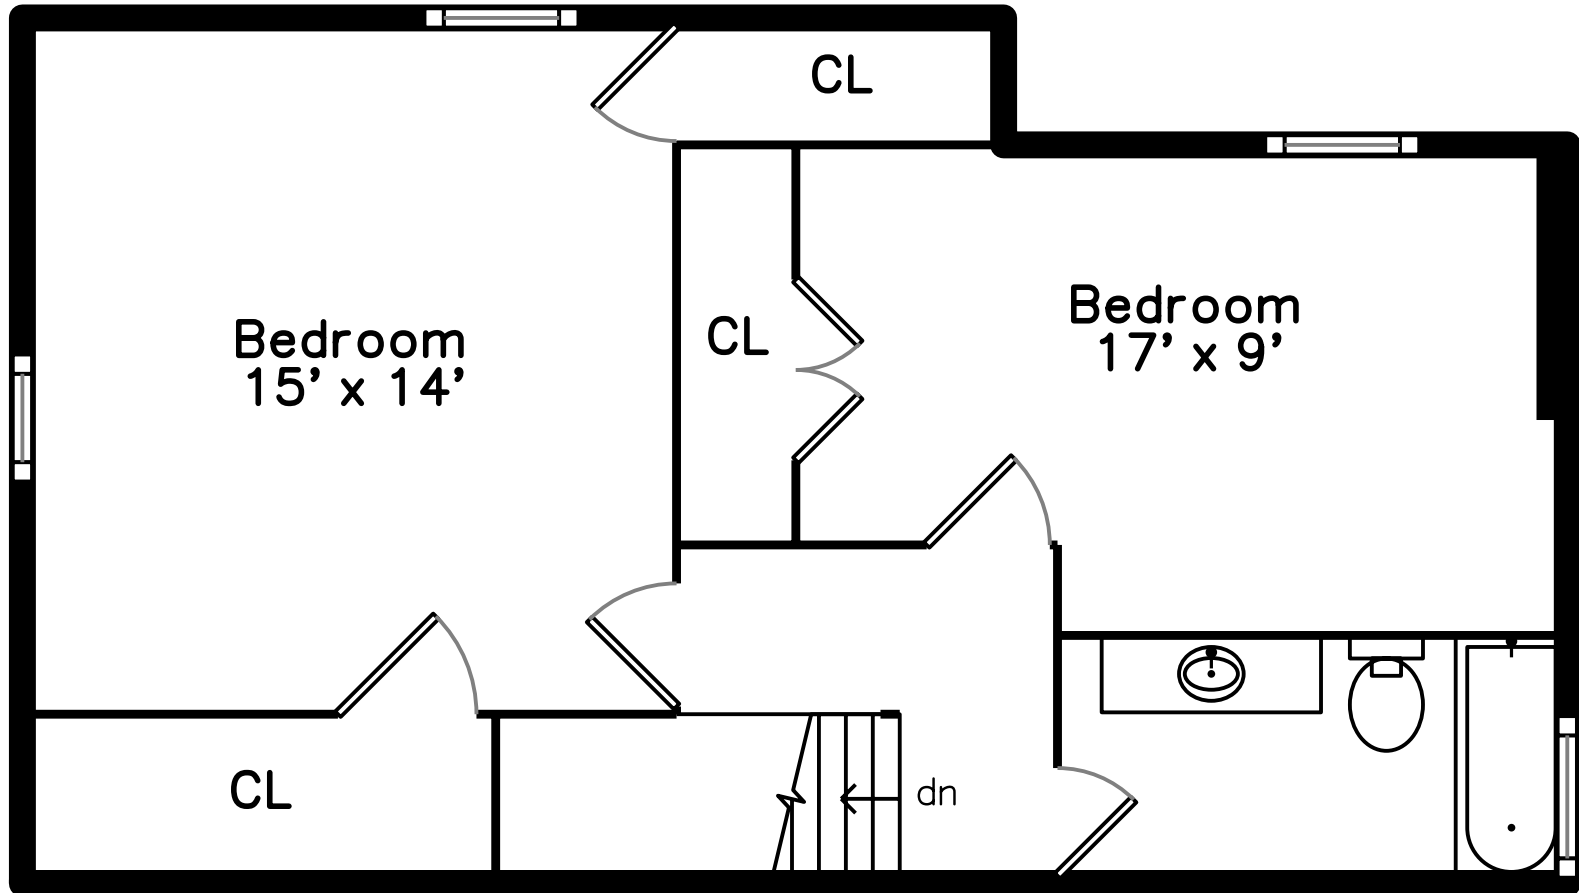

Top

Upper

Main

23 Chickatawbut St, Unit A
Boston, MA 02122

PicturePlan by  vis-home

Measurements may not be 100% accurate.
Floor plans are provided for convenience only.
Room sizes are not used to calculate area.

Top

Upper

Main

Living Room

Living Room

Living Room

Kitchen

Kitchen

Kitchen

Bathroom

Bedroom

Bedroom

Bathroom

Bathroom

Bedroom

Bedroom

Bedroom

Bathroom