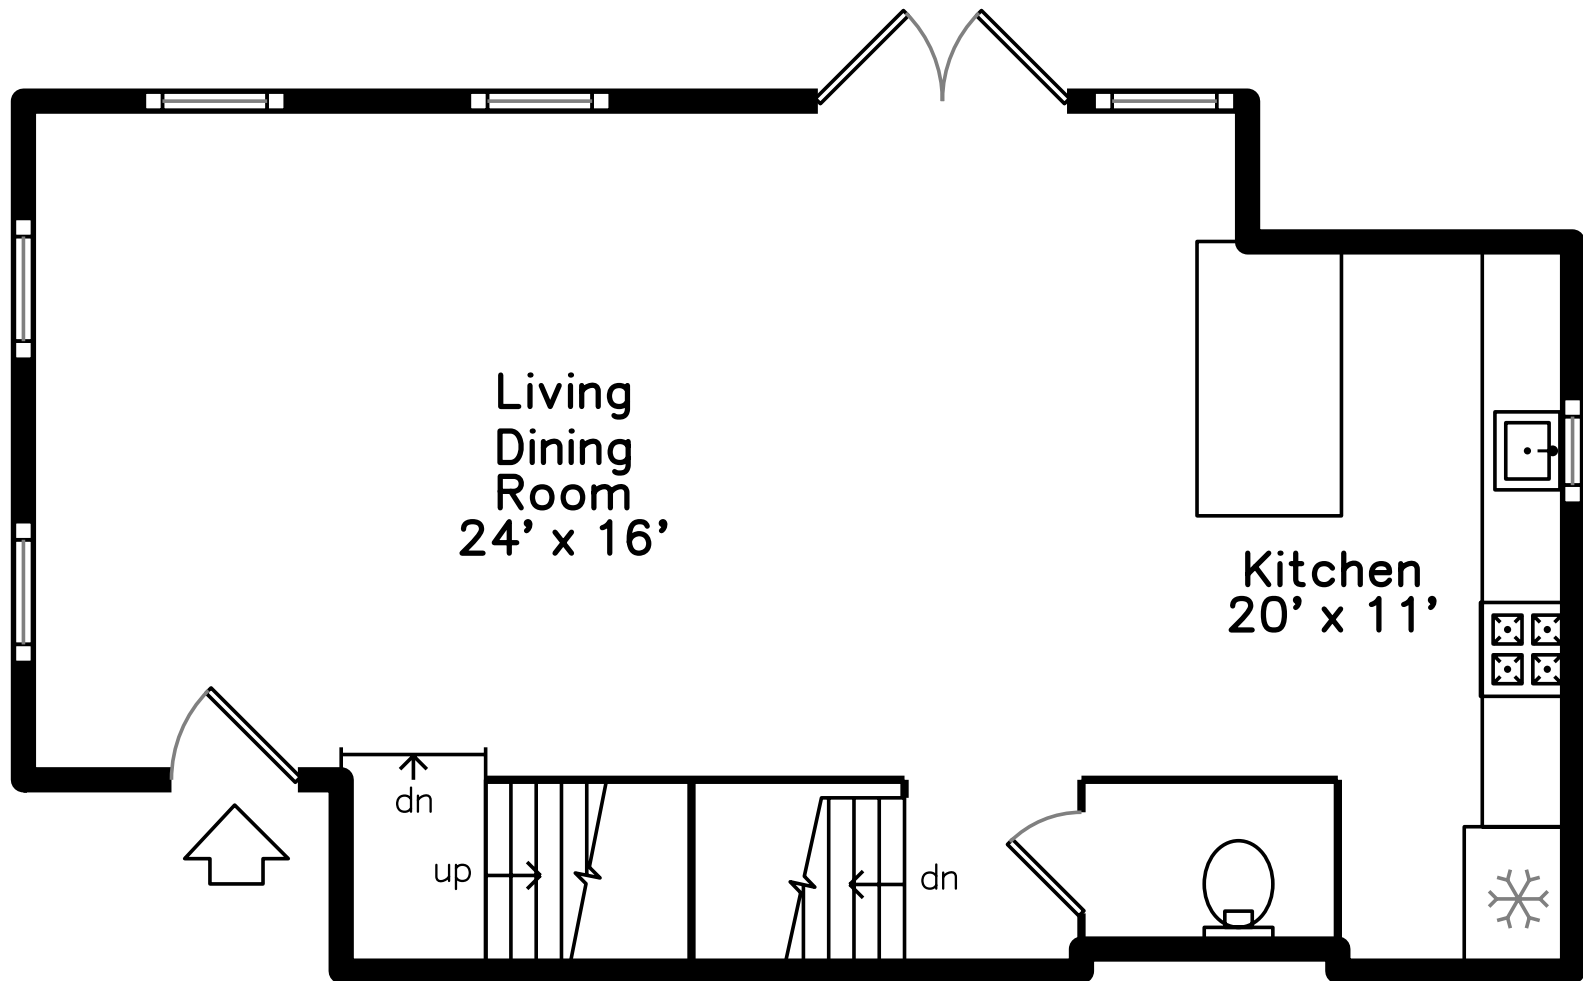

Top

Upper

Main

23 Chickatawbut St, Unit A
Boston, MA 02122

PicturePlan by  vis-home

Measurements may not be 100% accurate.
Floor plans are provided for convenience only.
Room sizes are not used to calculate area.

Top

Upper

Main

Living Room

Living Room

Living Room

Kitchen

Kitchen

Kitchen

Bathroom

Bedroom

Bedroom

Bathroom

Bathroom

Bedroom

Bedroom

Bedroom

Bathroom