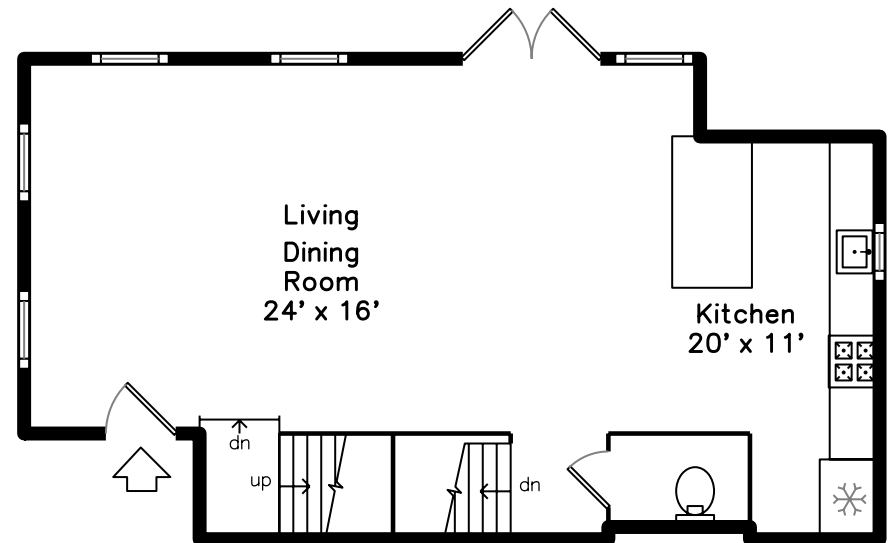

Top

Upper

Main

23 Chickatawbut St, Unit A
Boston, MA 02122

PicturePlan by  vis-home

Measurements may not be 100% accurate.
Floor plans are provided for convenience only.
Room sizes are not used to calculate area.

Top

Upper

Main

Living Room

Living Room

Living Room

Kitchen

Kitchen

Kitchen

Bathroom

Bedroom

Bedroom

Bathroom

Bathroom

Bedroom

Bedroom

Bedroom

Bathroom