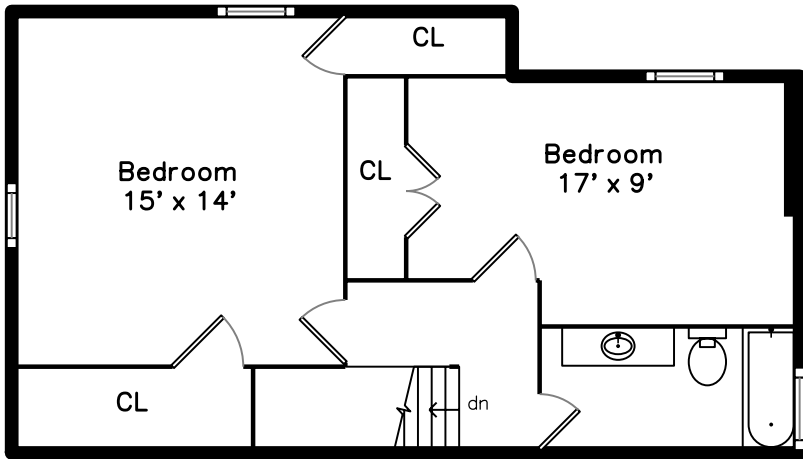

Top

Upper

Main

23 Chickatawbut St, Unit A
Boston, MA 02122

PicturePlan by  vis-home

Measurements may not be 100% accurate.
Floor plans are provided for convenience only.
Room sizes are not used to calculate area.

Top

Upper

Main

Living Room

Living Room

Living Room

Kitchen

Kitchen

Kitchen

Bathroom

Bedroom

Bedroom

Bathroom

Bathroom

Bedroom

Bedroom

Bedroom

Bathroom