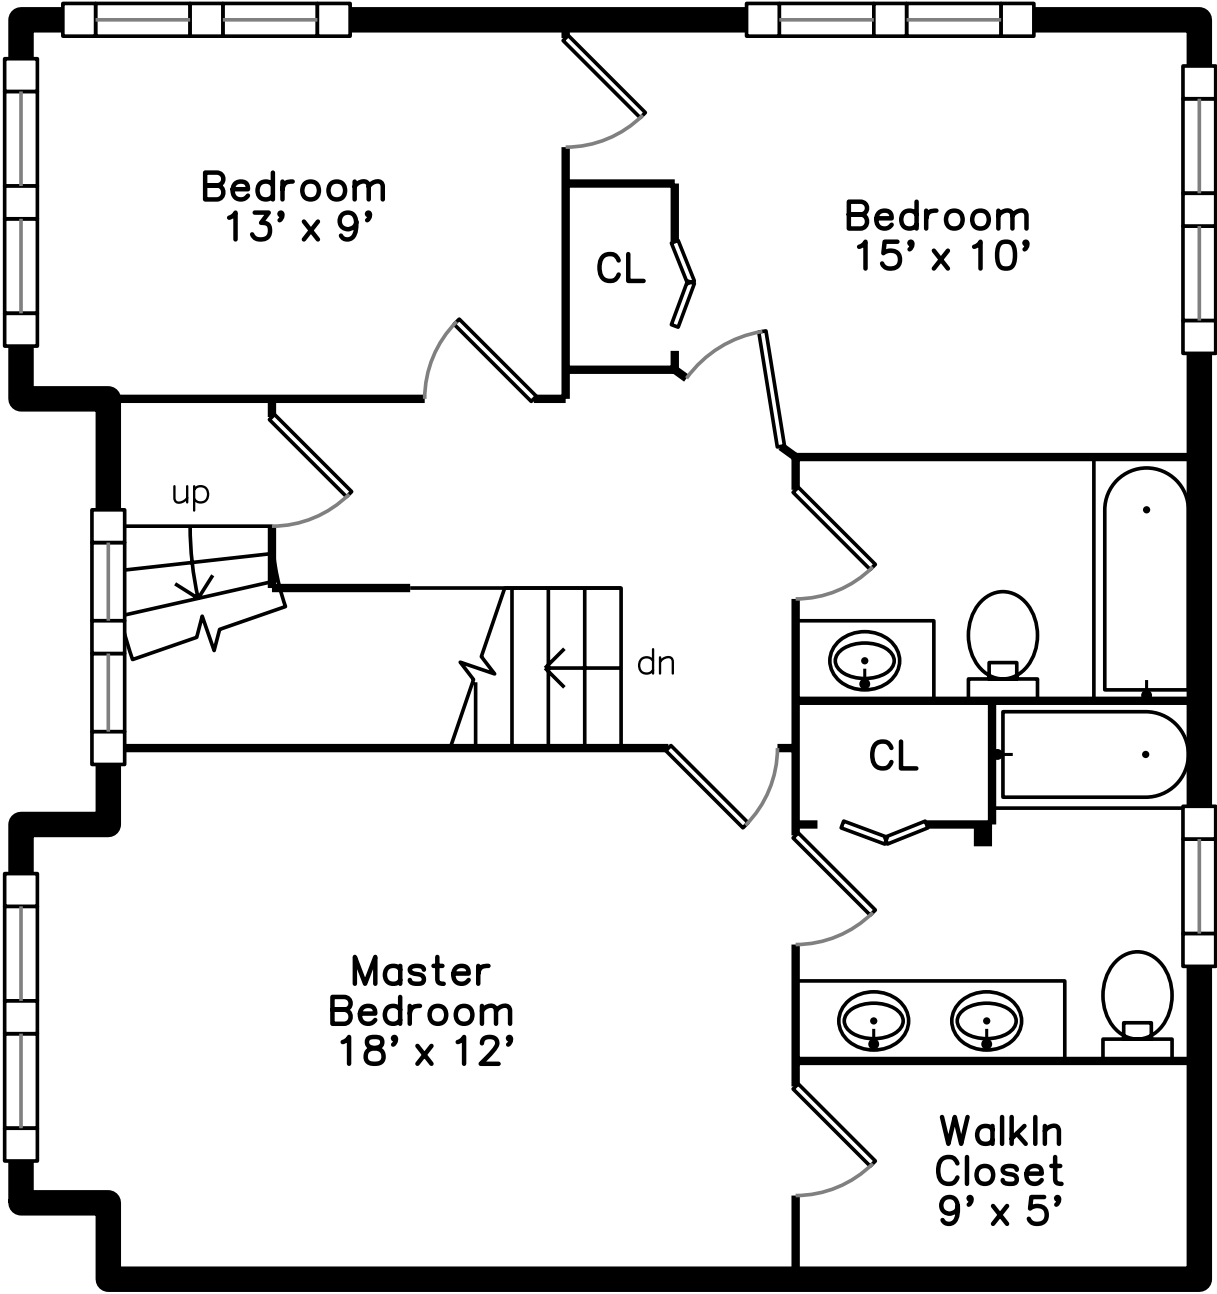

Top

Main

Upper

82 C Street
Framingham, MA 01702

PicturePlan by vis-home

Measurements may not be 100% accurate.
Floor plans are provided for convenience only.
Room sizes are not used to calculate area.

Top

Upper

Main

Outside

Outside

Living Room

Living Room

Living Room

Living Room

Kitchen

Dining Room

Dining Room

Kitchen

Garage

Bathroom

Landing

Master Bedroom

Master Bedroom

Master Bathroom

Bedroom

Bedroom

Bedroom

Bedroom

Bathroom

Bonus Room