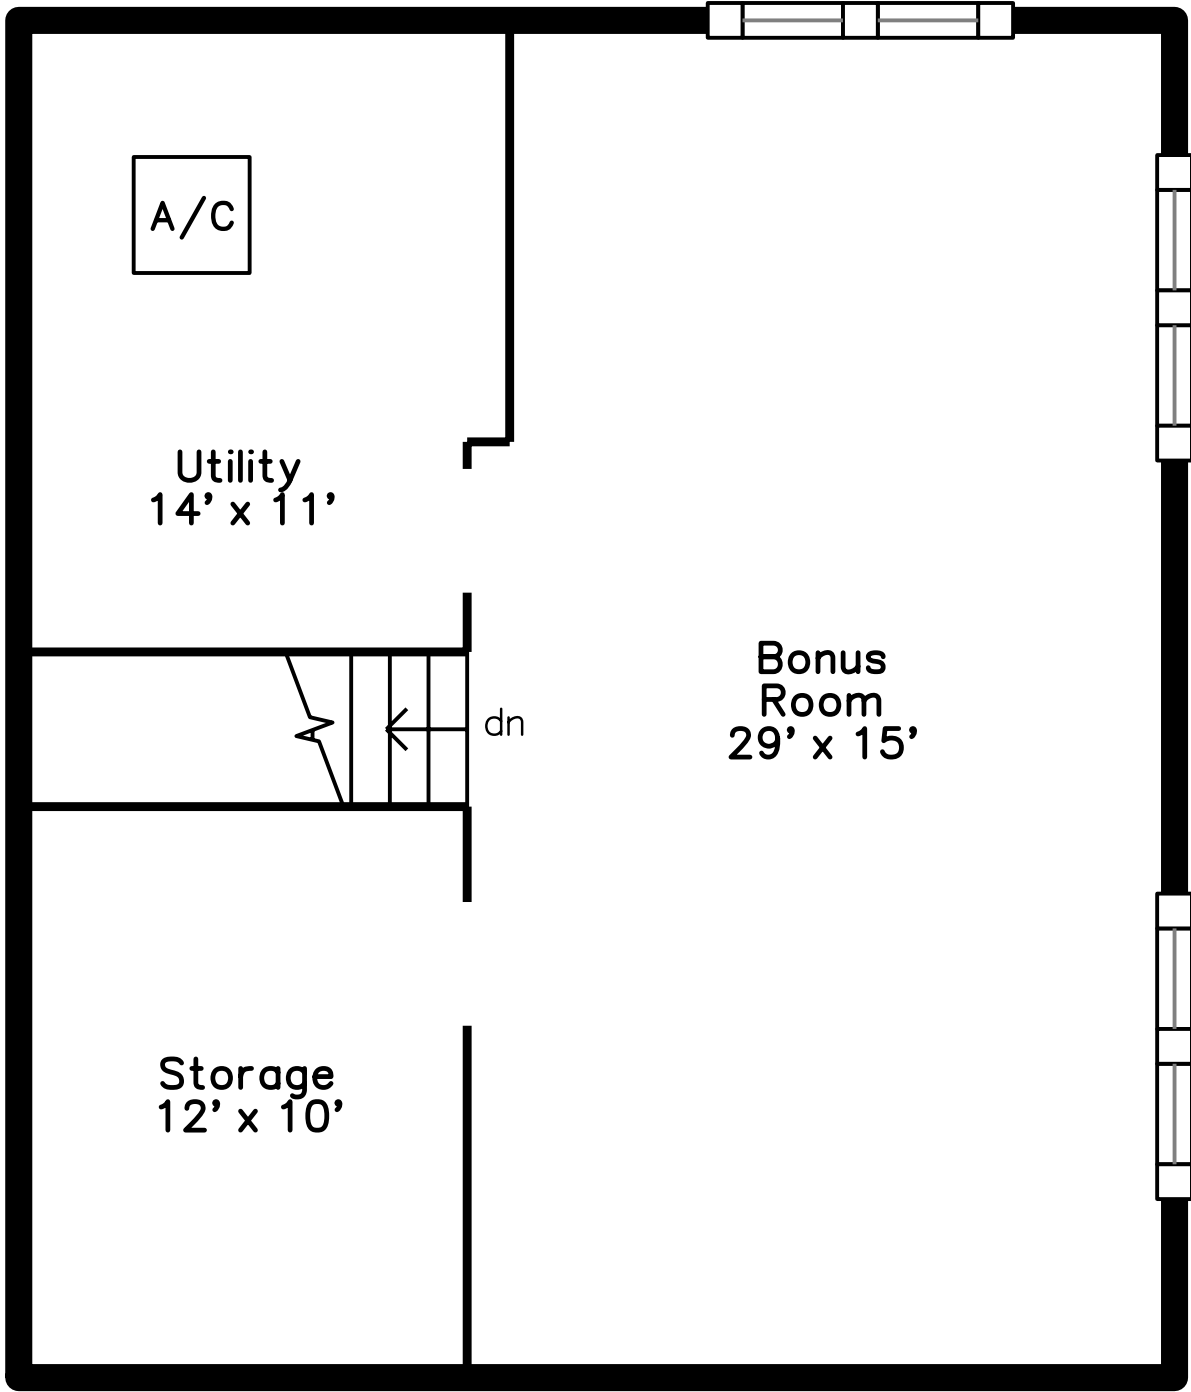

Top

Main

Upper

82 C Street
Framingham, MA 01702

PicturePlan by vis-home

Measurements may not be 100% accurate.
Floor plans are provided for convenience only.
Room sizes are not used to calculate area.

Top

Upper

Main

Outside

Outside

Living Room

Living Room

Living Room

Living Room

Kitchen

Dining Room

Dining Room

Kitchen

Garage

Bathroom

Landing

Master Bedroom

Master Bedroom

Master Bathroom

Bedroom

Bedroom

Bedroom

Bedroom

Bathroom

Bonus Room