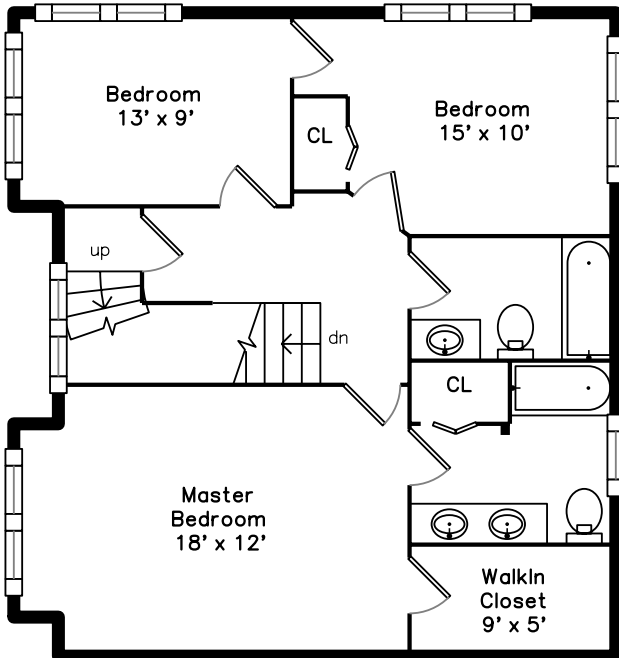

Top

Main

Upper

82 C Street
Framingham, MA 01702

PicturePlan by vis-home

Measurements may not be 100% accurate.
Floor plans are provided for convenience only.
Room sizes are not used to calculate area.

Top

Upper

Main

Outside

Outside

Living Room

Living Room

Living Room

Living Room

Kitchen

Dining Room

Dining Room

Kitchen

Garage

Bathroom

Landing

Master Bedroom

Master Bedroom

Master Bathroom

Bedroom

Bedroom

Bedroom

Bedroom

Bathroom

Bonus Room