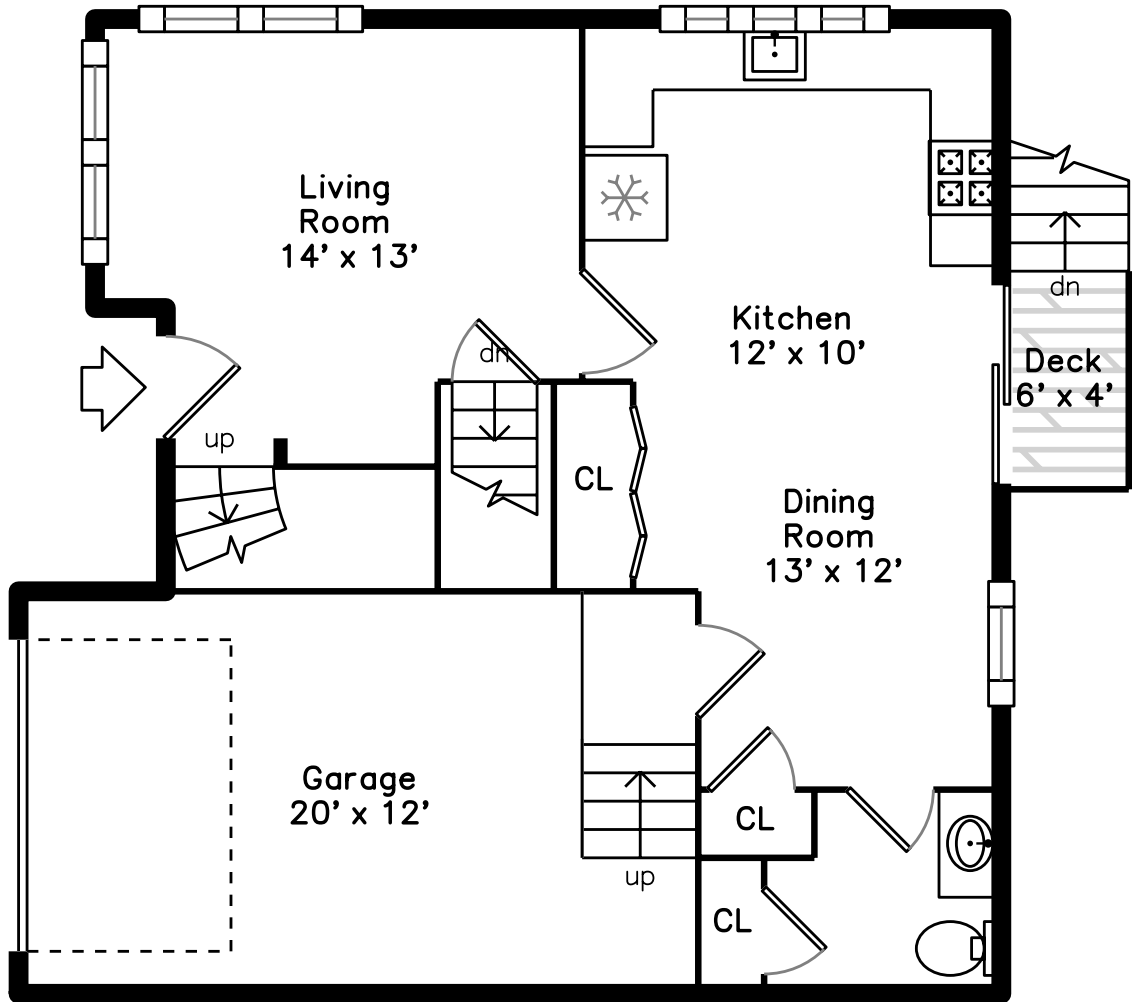

Top

Main

Upper

82 C Street
Framingham, MA 01702

PicturePlan by vis-home

Measurements may not be 100% accurate.
Floor plans are provided for convenience only.
Room sizes are not used to calculate area.

Top

Upper

Main

Outside

Outside

Living Room

Living Room

Living Room

Living Room

Kitchen

Dining Room

Dining Room

Kitchen

Garage

Bathroom

Landing

Master Bedroom

Master Bedroom

Master Bathroom

Bedroom

Bedroom

Bedroom

Bedroom

Bathroom

Bonus Room