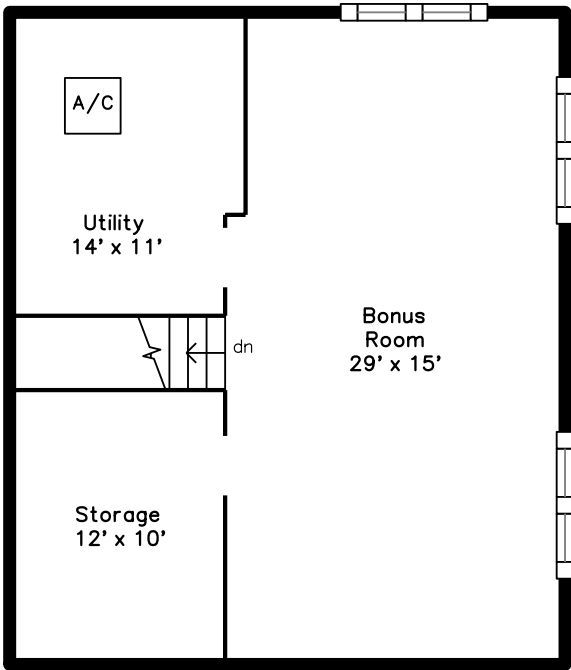

Top

Main

Upper

82 C Street
Framingham, MA 01702

PicturePlan by vis-home

Measurements may not be 100% accurate.
Floor plans are provided for convenience only.
Room sizes are not used to calculate area.

Top

Upper

Main

Outside

Outside

Living Room

Living Room

Living Room

Living Room

Kitchen

Dining Room

Dining Room

Kitchen

Garage

Bathroom

Landing

Master Bedroom

Master Bedroom

Master Bathroom

Bedroom

Bedroom

Bedroom

Bedroom

Bathroom

Bonus Room