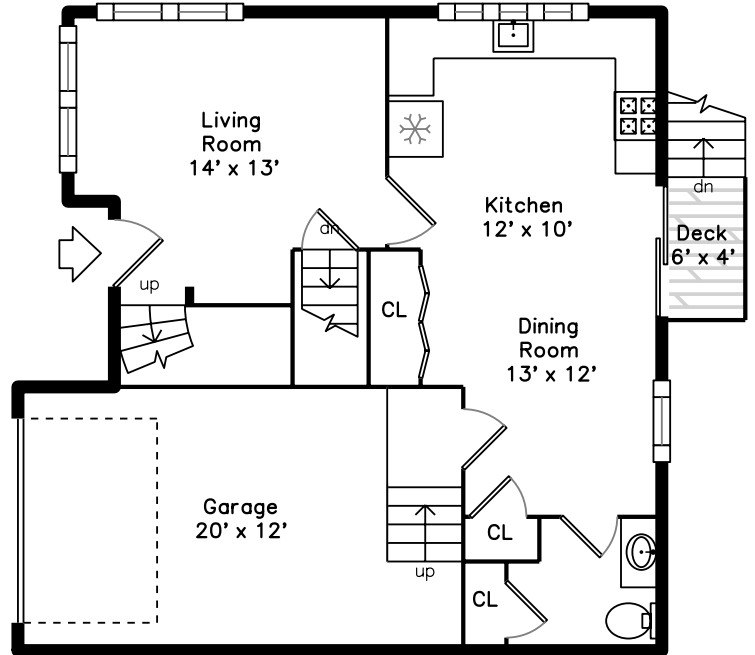

Top

Main

Upper

82 C Street
Framingham, MA 01702

PicturePlan by vis-home

Measurements may not be 100% accurate.
Floor plans are provided for convenience only.
Room sizes are not used to calculate area.

Top

Upper

Main

Outside

Outside

Living Room

Living Room

Living Room

Living Room

Kitchen

Dining Room

Dining Room

Kitchen

Garage

Bathroom

Landing

Master Bedroom

Master Bedroom

Master Bathroom

Bedroom

Bedroom

Bedroom

Bedroom

Bathroom

Bonus Room