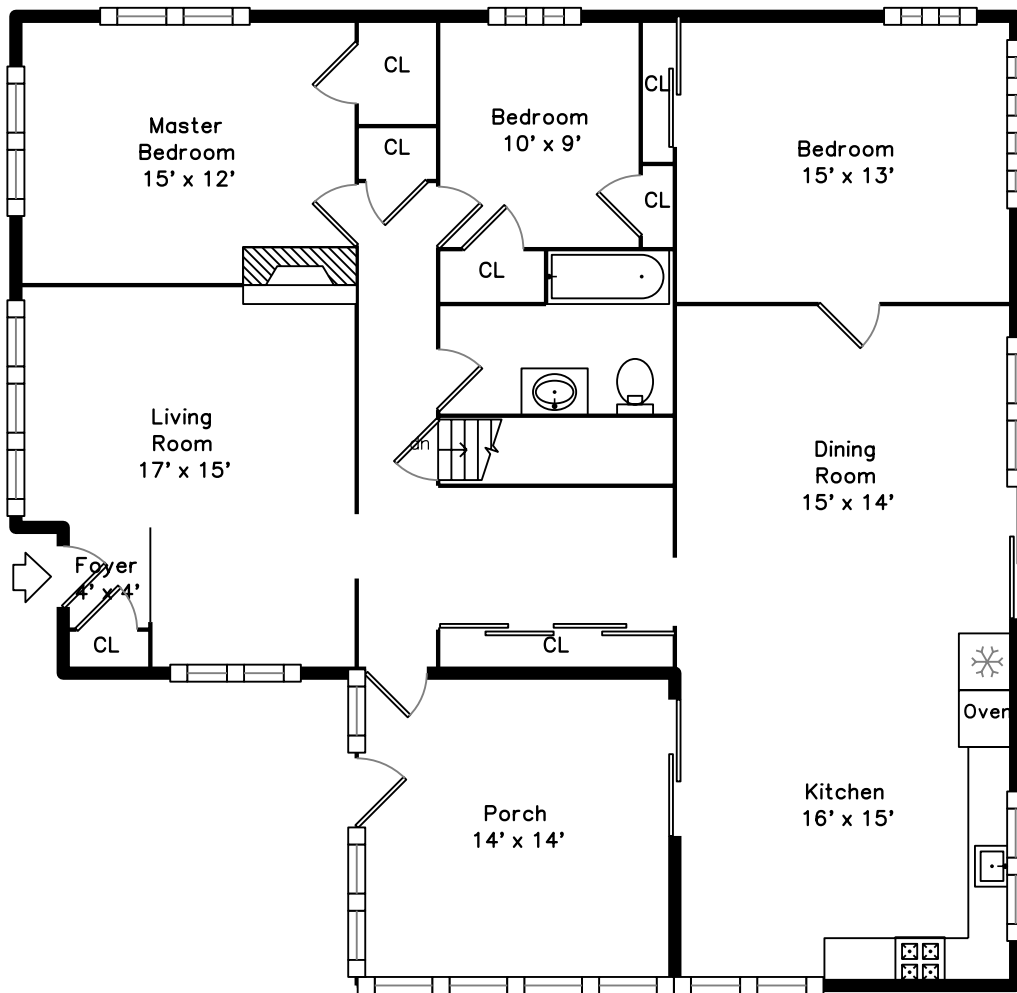

# Main

# Basement

93 Grove Street  
Lexington, MA 02420

PicturePlan by vis-home

Measurements may not be 100% accurate.  
Floor plans are provided for convenience only.  
Room sizes are not used to calculate area.

Living Room

Living Room

Living Room

Dining Room

Dining Room

Kitchen

Kitchen

Kitchen

Den

Bedroom

Main Bedroom

Bathroom

Porch

Office

Office