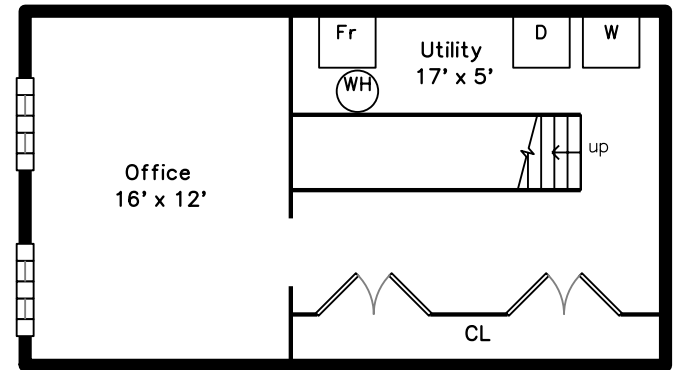

# Basement

93 Grove Street  
Lexington, MA 02420

PicturePlan by vis-home

Measurements may not be 100% accurate.  
Floor plans are provided for convenience only.  
Room sizes are not used to calculate area.