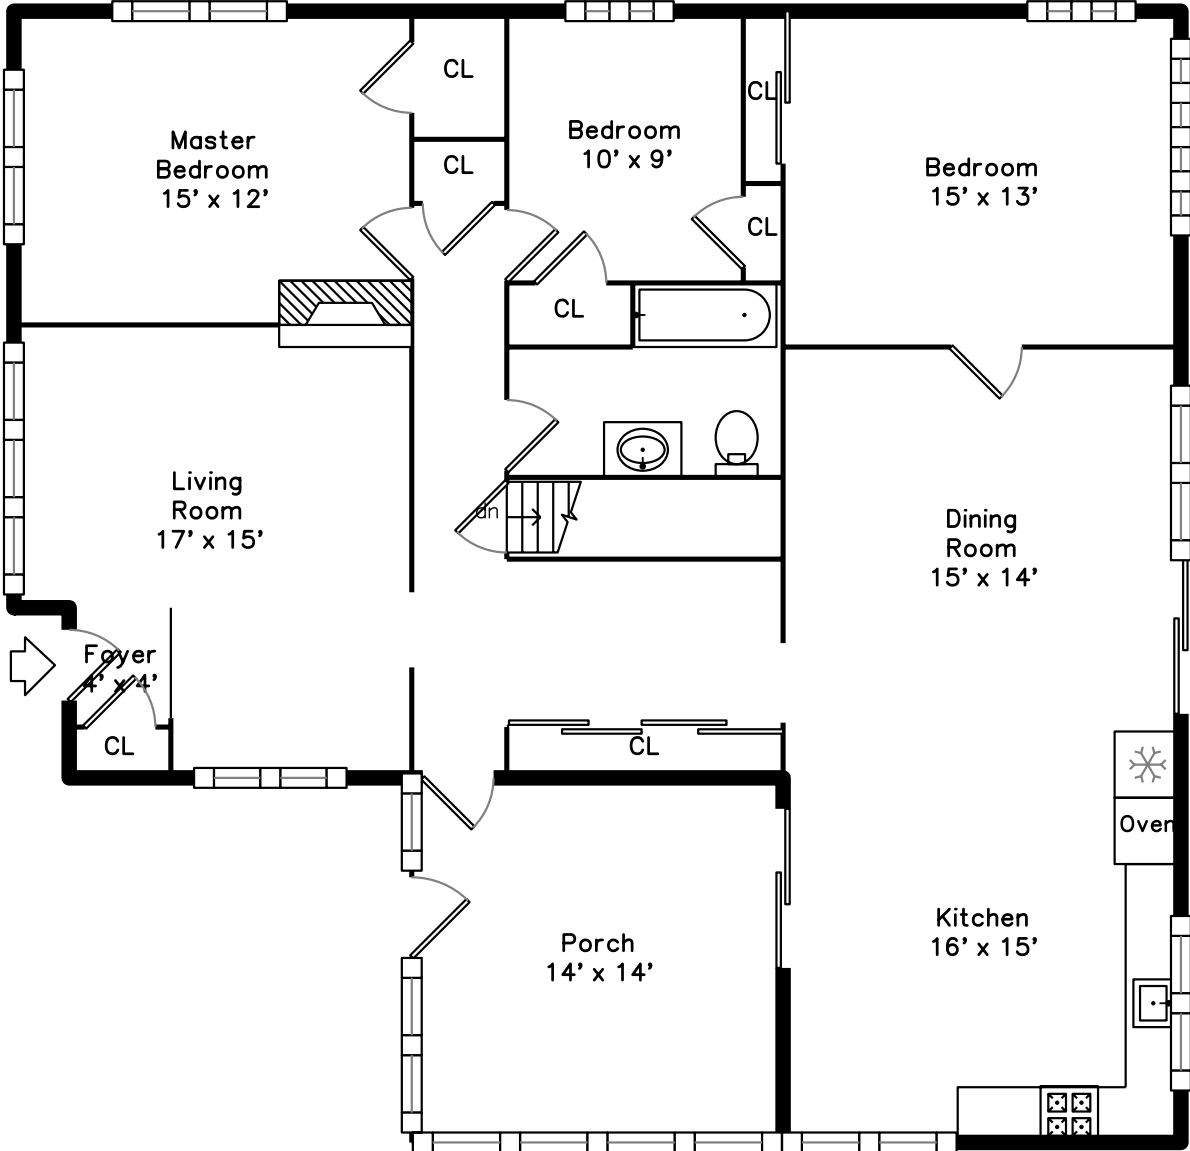

# Basement

93 Grove Street  
Lexington, MA 02420

PicturePlan by vis-home

Measurements may not be 100% accurate.  
Floor plans are provided for convenience only.  
Room sizes are not used to calculate area.

# Main

Living Room

Living Room

Living Room

Dining Room

Dining Room

Kitchen

Kitchen

Kitchen

Den

Bedroom

Main Bedroom

Bathroom

Porch

Office

Office