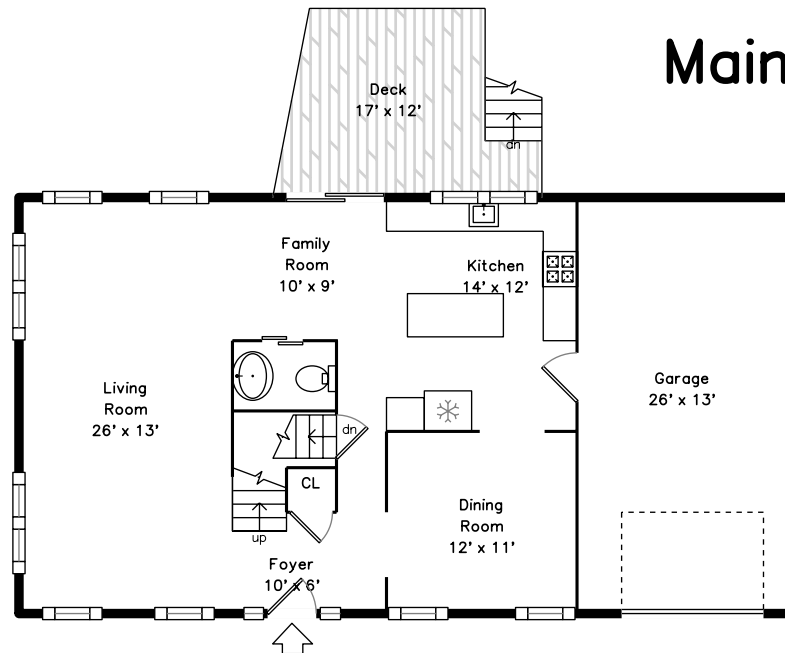

Top

Main

Upper

Lower

15 Kipling Road
Arlington, MA 02476

PicturePlan by  vis-home
Measurements may not be 100% accurate.
Floor plans are provided for convenience only.
Room sizes are not used to calculate area.

Top

Upper

Main

Lower

Outside

Outside

Outside

Back

Back

Foyer

Living Room

Living Room

Living Room

Dining Room

Dining Room

Family Room

Loft Room

Bedroom

Bedroom

Bathroom

Bathroom

Recreation Room

Recreation Room

Recreation Room