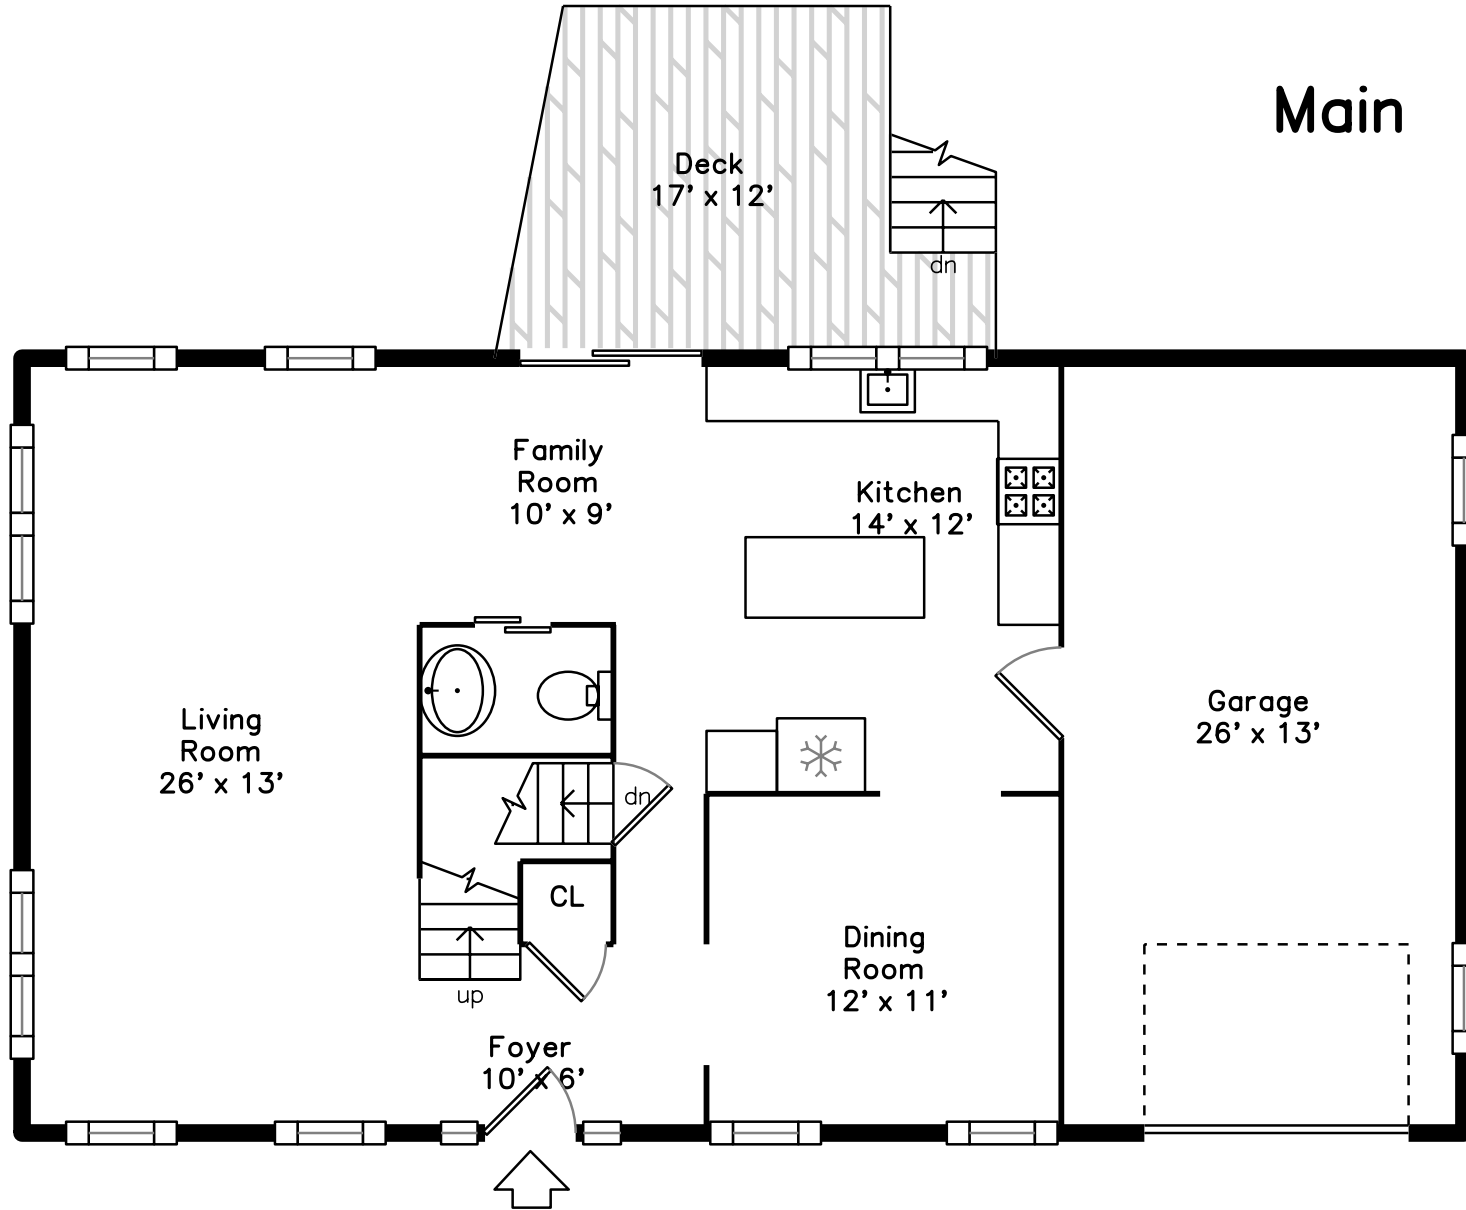

Top

Main

Upper

Lower

15 Kipling Road
Arlington, MA 02476

PicturePlan by  vis-home
Measurements may not be 100% accurate.
Floor plans are provided for convenience only.
Room sizes are not used to calculate area.

Top

Upper

Main

Lower

Outside

Outside

Outside

Back

Back

Foyer

Living Room

Living Room

Living Room

Dining Room

Dining Room

Family Room

Kitchen

Kitchen

Kitchen

Powder

Deck

Deck

Master Bedroom

Master Bedroom