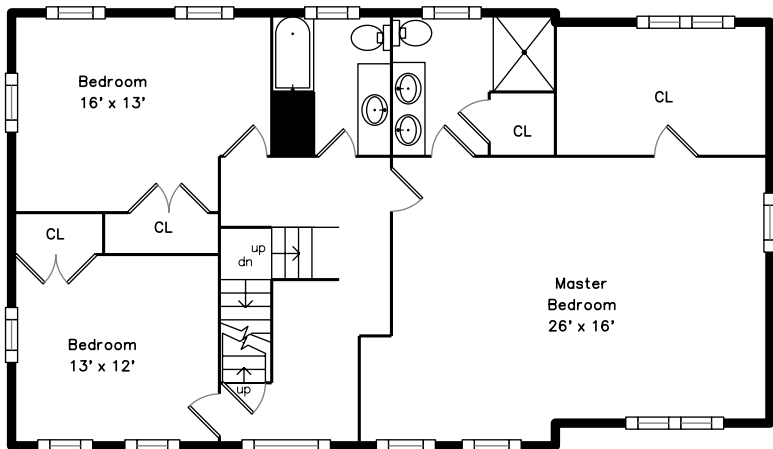

Top

Main

Upper

Lower

15 Kipling Road
Arlington, MA 02476

PicturePlan by  vis-home
Measurements may not be 100% accurate.
Floor plans are provided for convenience only.
Room sizes are not used to calculate area.

Top

Upper

Main

Lower

Outside

Outside

Outside

Back

Back

Foyer

Living Room

Living Room

Living Room

Dining Room

Dining Room

Family Room

Master Bathroom

Master Bathroom

WalkIn Closet

Bedroom

Bedroom

Bedroom

Bedroom

Bathroom