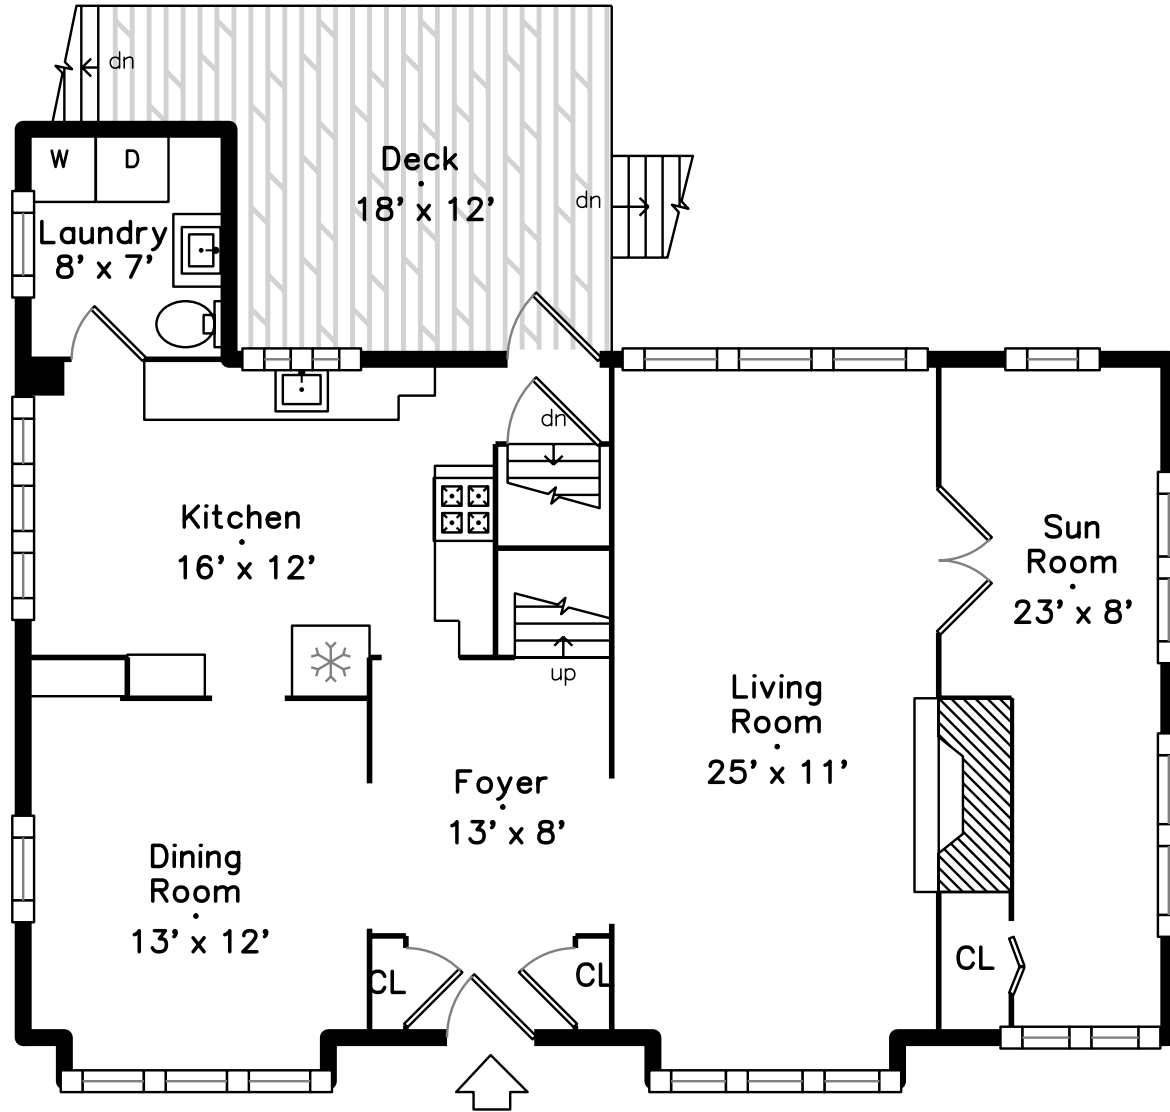

# Upper

59 Horace Road  
Belmont, MA 02478

PicturePlan by  vis-home

Measurements may not be 100% accurate.  
Floor plans are provided for convenience only.  
Room sizes are not used to calculate area.

# Upper

# Lower

Outside

Outside

Outside

Outside

Foyer

Living Room

Living Room

Family Room

Family Room

Dining Room

Dining Room

Kitchen

Kitchen

Laundry

Deck