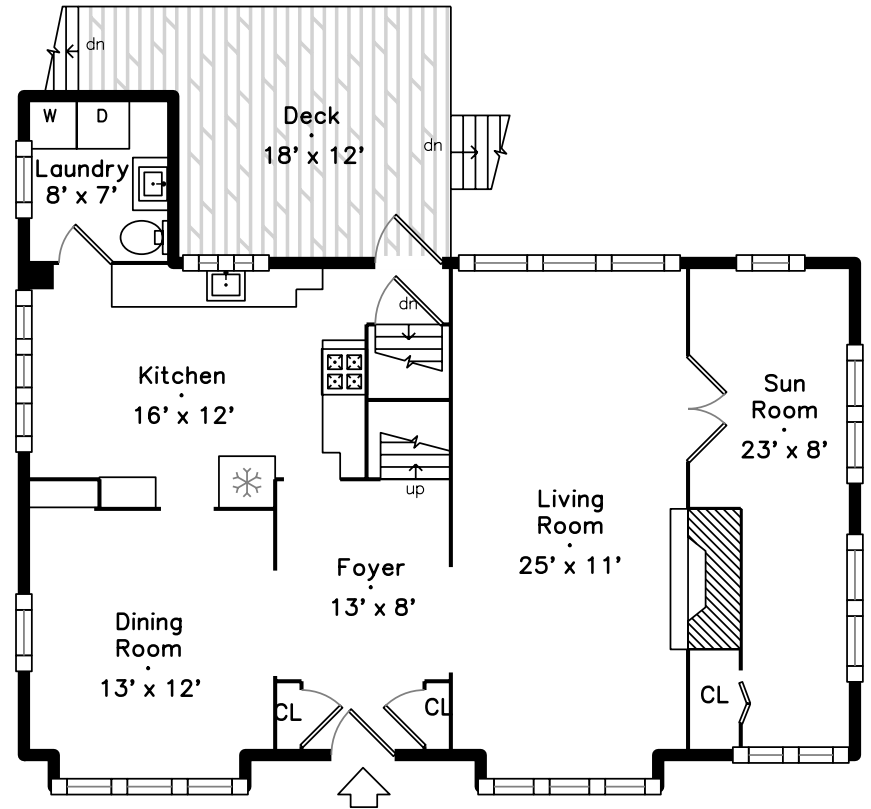

# Upper

# Lower

# Upper

59 Horace Road  
Belmont, MA 02478

PicturePlan by  vis-home

Measurements may not be 100% accurate.  
Floor plans are provided for convenience only.  
Room sizes are not used to calculate area.

Family Room

Family Room

Dining Room

Dining Room

Kitchen

Kitchen

Laundry

Deck