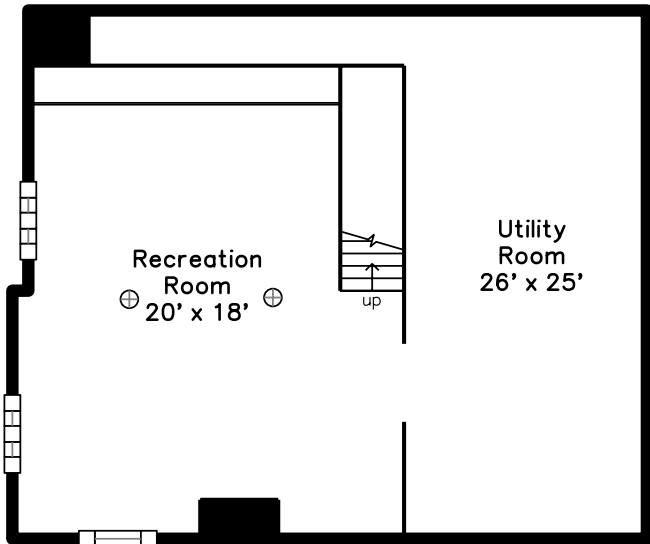

# Lower

# Upper

59 Horace Road  
Belmont, MA 02478

PicturePlan by  vis-home

Measurements may not be 100% accurate.  
Floor plans are provided for convenience only.  
Room sizes are not used to calculate area.