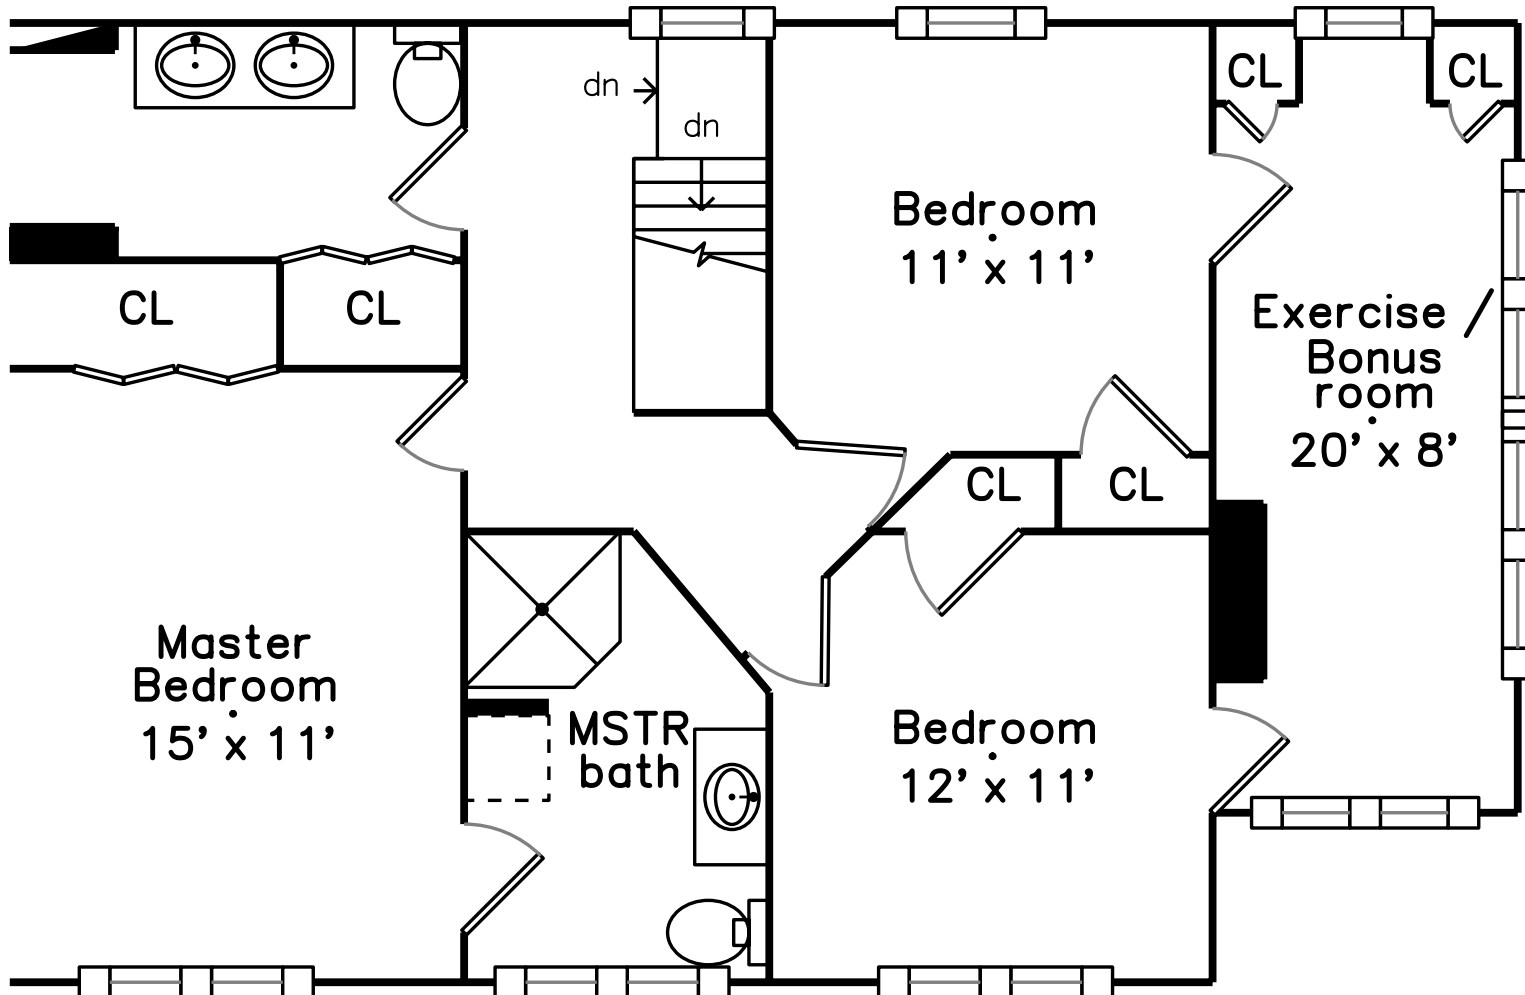

# Lower

# Upper

59 Horace Road  
Belmont, MA 02478

PicturePlan by  vis-home

Measurements may not be 100% accurate.  
Floor plans are provided for convenience only.  
Room sizes are not used to calculate area.

# Upper

Bedroom

Hall

Bedroom

Bedroom

Bedroom

Sunroom

Main Bathroom

Main Bathroom