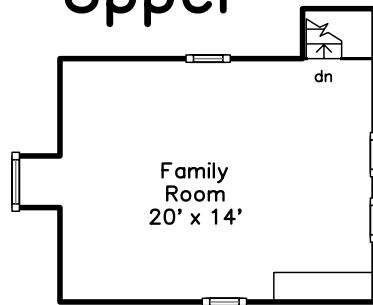

Top

Upper

Main

22 Boylston St
Boston, MA 02130

PicturePlan(tm) by Vis-Home(C) 2018
Measurements may not be 100% accurate.
Floor plans are provided for convenience only.
Room sizes are not used to calculate area.

Top

Upper

Main

Building

Building

Living Room

Living Room

Dining Room