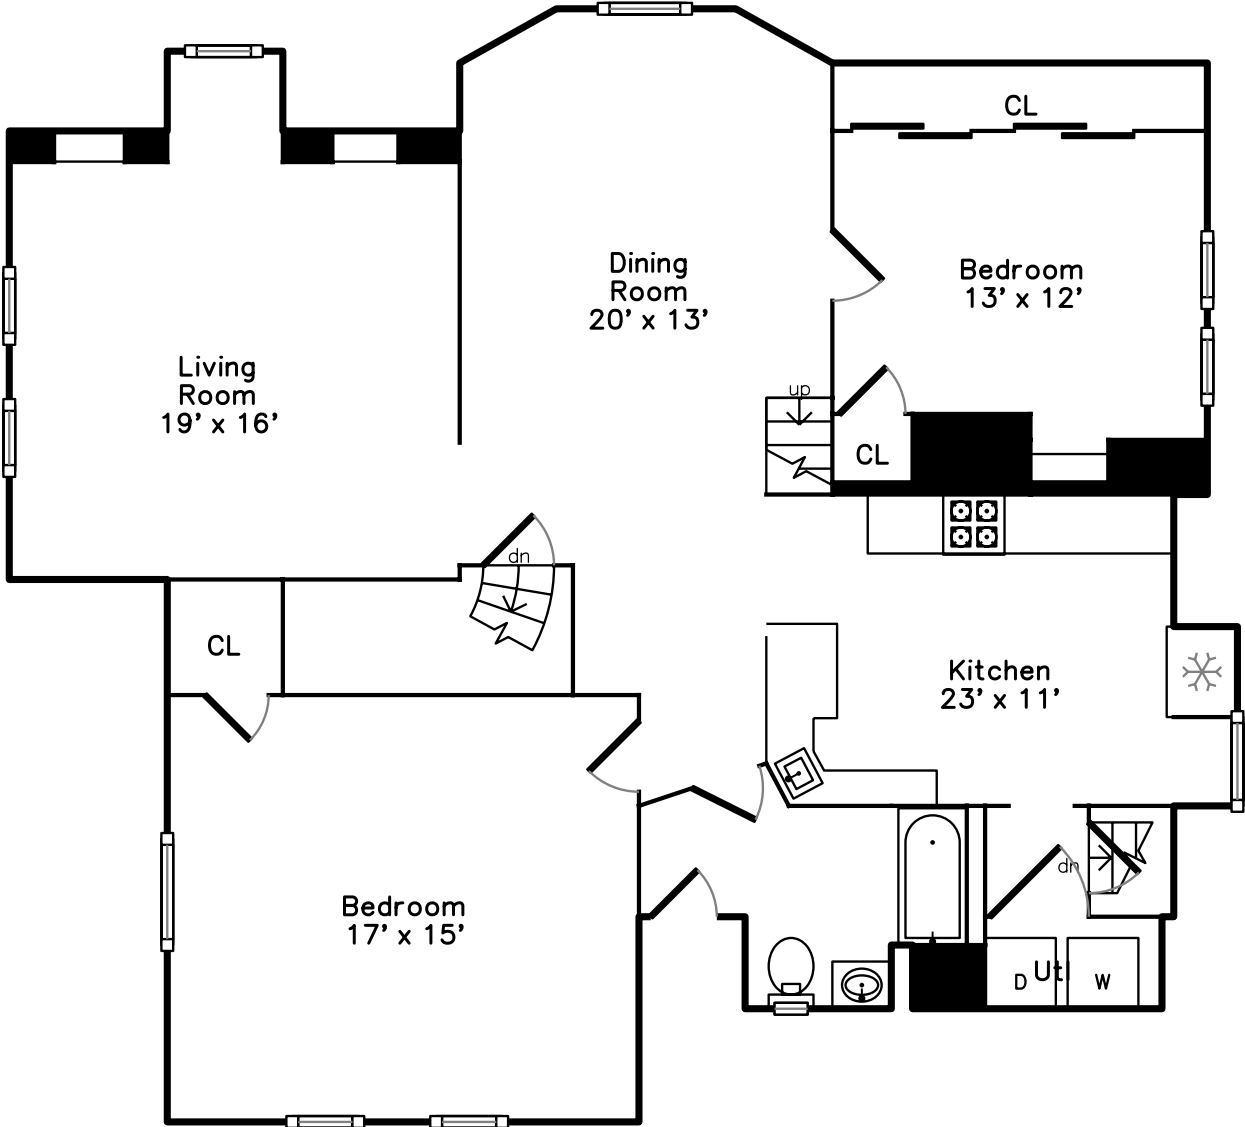

Top

Upper

Main

22 Boylston St
Boston, MA 02130

PicturePlan(tm) by Vis-Home(C) 2018
Measurements may not be 100% accurate.
Floor plans are provided for convenience only.
Room sizes are not used to calculate area.

Top

Upper

Main

Building

Building

Living Room

Living Room

Dining Room

Dining Room

Dining Room

Kitchen

Kitchen

Kitchen

Kitchen

Kitchen

Bedroom

Bedroom

Bedroom

Bedroom

Bedroom

Bathroom

Family Room

Family Room