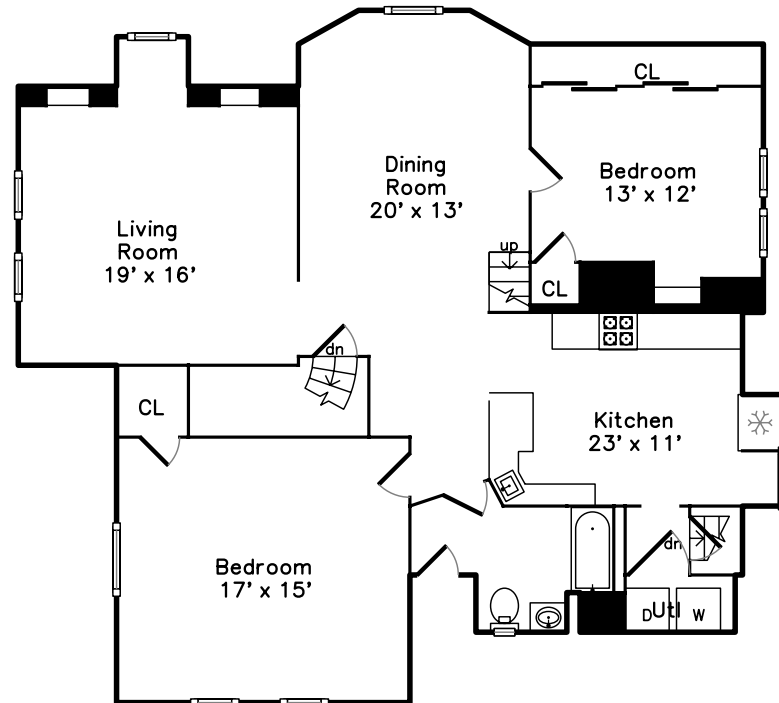

Top

Upper

Main

22 Boylston St
Boston, MA 02130

PicturePlan(tm) by Vis-Home(C) 2018
Measurements may not be 100% accurate.
Floor plans are provided for convenience only.
Room sizes are not used to calculate area.

Top

Upper

Main

Building

Building

Living Room

Living Room

Dining Room

Dining Room

Dining Room

Kitchen

Kitchen

Kitchen

Kitchen

Kitchen

Bedroom

Bedroom

Bedroom

Bedroom

Bedroom

Bathroom

Family Room

Family Room