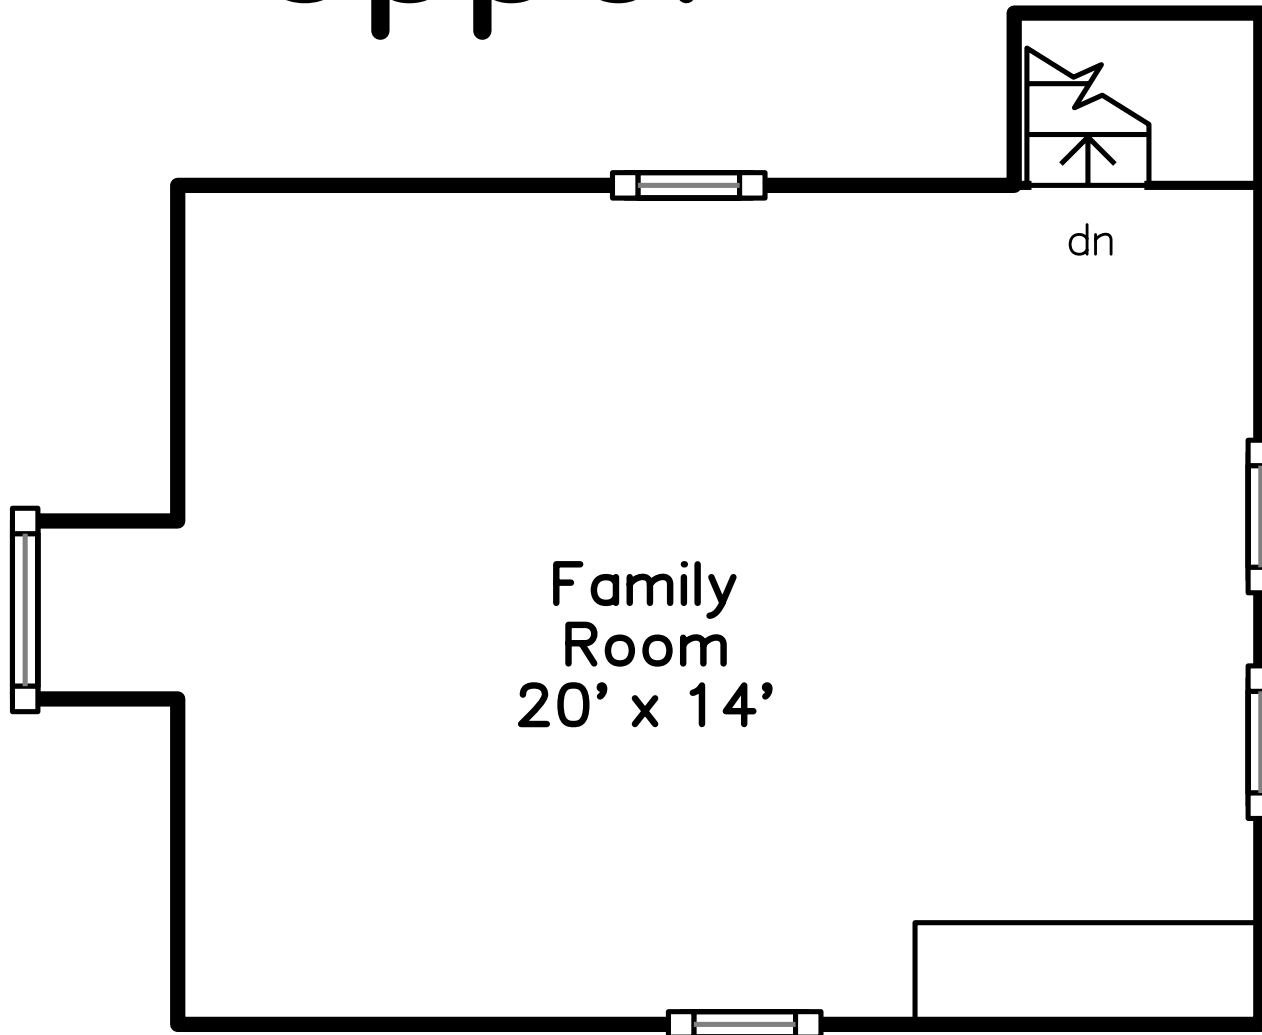

Top

Upper

Main

22 Boylston St
Boston, MA 02130

PicturePlan(tm) by Vis-Home(C) 2018
Measurements may not be 100% accurate.
Floor plans are provided for convenience only.
Room sizes are not used to calculate area.

Top

Upper

Main

Building

Building

Living Room

Living Room

Dining Room

Dining Room

Dining Room

Kitchen

Kitchen

Kitchen

Kitchen

Kitchen

Bedroom

Bedroom

Bedroom

Bedroom

Bedroom

Bathroom

Family Room

Family Room