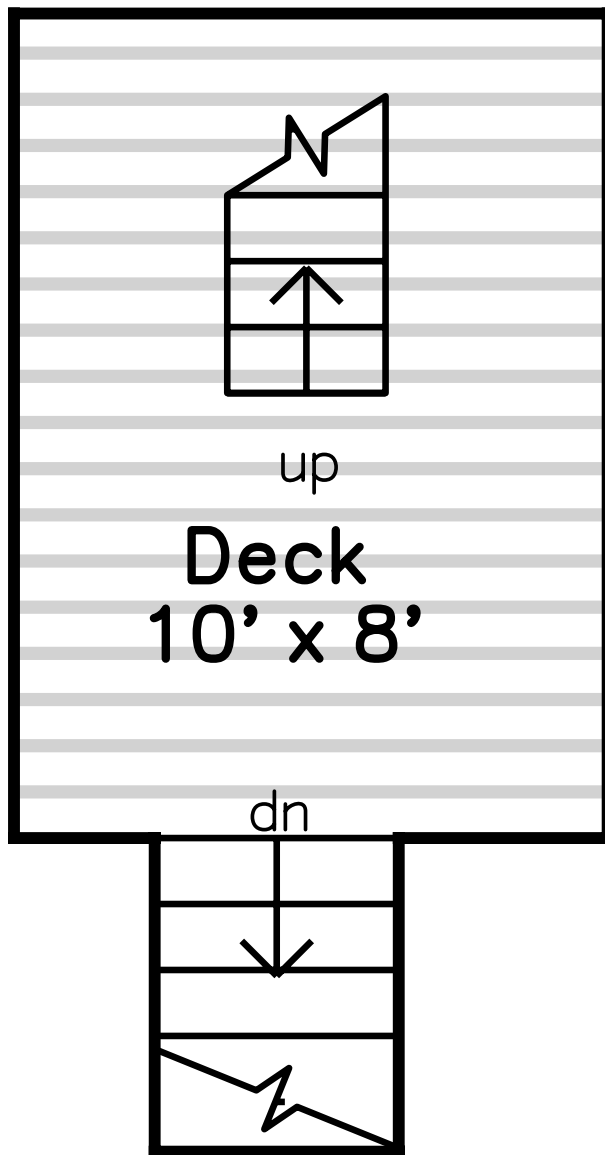

Top

Upper

Main

22 Boylston St
Boston, MA 02130

PicturePlan(tm) by Vis-Home(C) 2018
Measurements may not be 100% accurate.
Floor plans are provided for convenience only.
Room sizes are not used to calculate area.

Top

Upper

Main

Building

Building

Living Room

Living Room

Dining Room