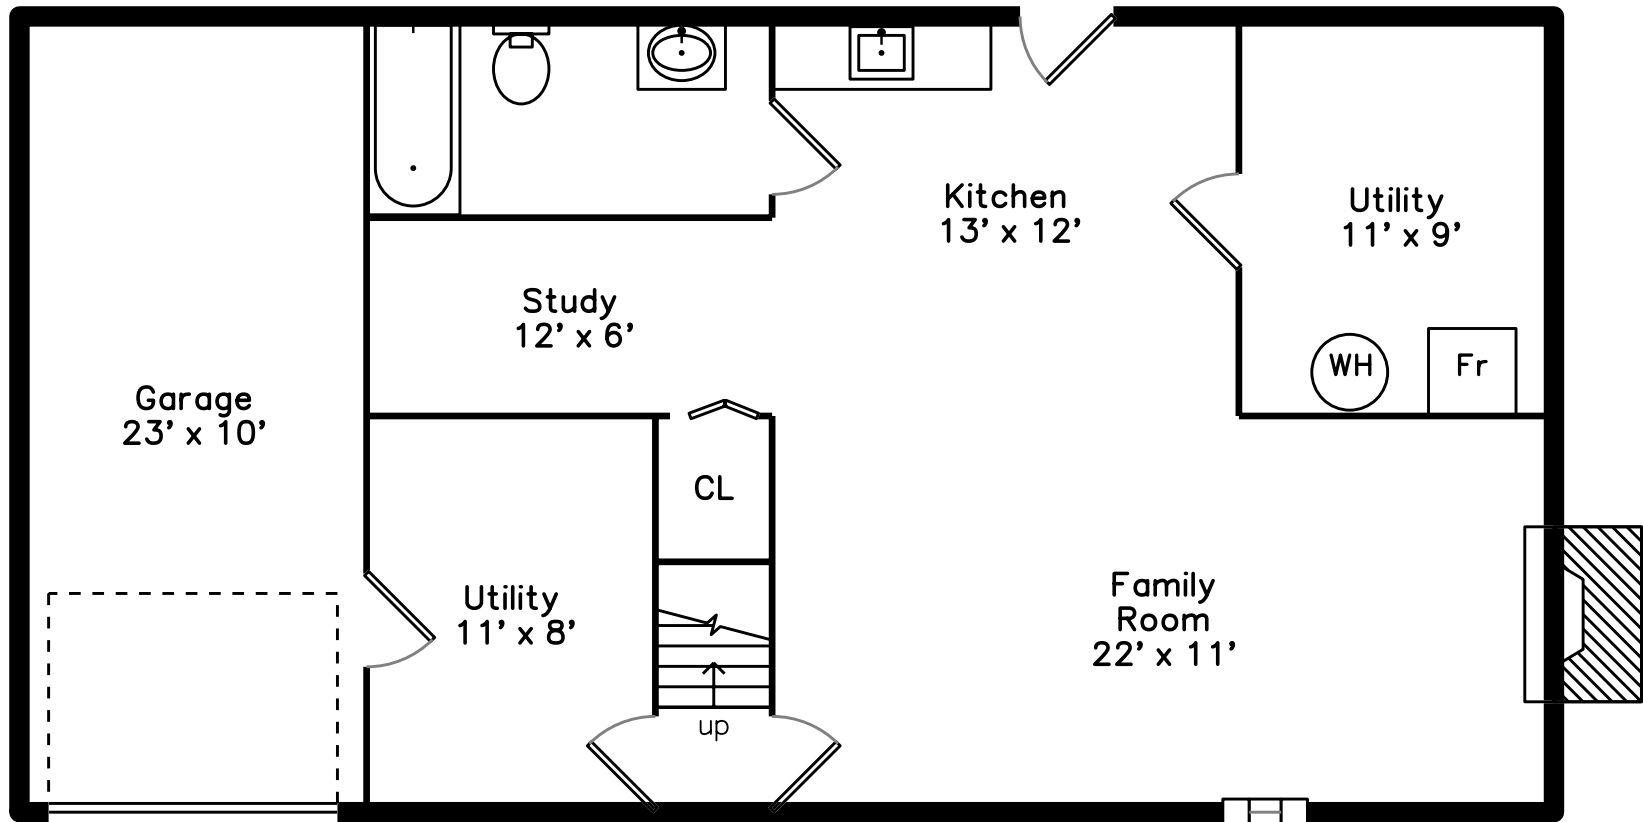

Upper

Main

Basement

194 Dedham Street
Newton, MA 02461

PicturePlan by vis-home

Measurements may not be 100% accurate.
Floor plans are provided for convenience only.
Room sizes are not used to calculate area.

Upper

Main

Basement

3D View – TopDown

3D View – TopDown

3D View – TopDown