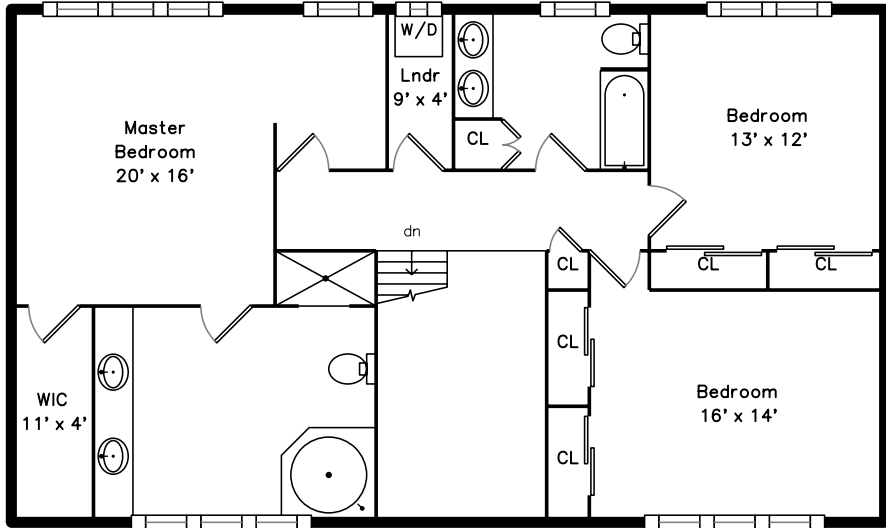

Upper

Main

Basement

194 Dedham Street
Newton, MA 02461

PicturePlan by vis-home

Measurements may not be 100% accurate.
Floor plans are provided for convenience only.
Room sizes are not used to calculate area.

Upper

Main

Basement

3D View – TopDown

3D View – TopDown

3D View – TopDown