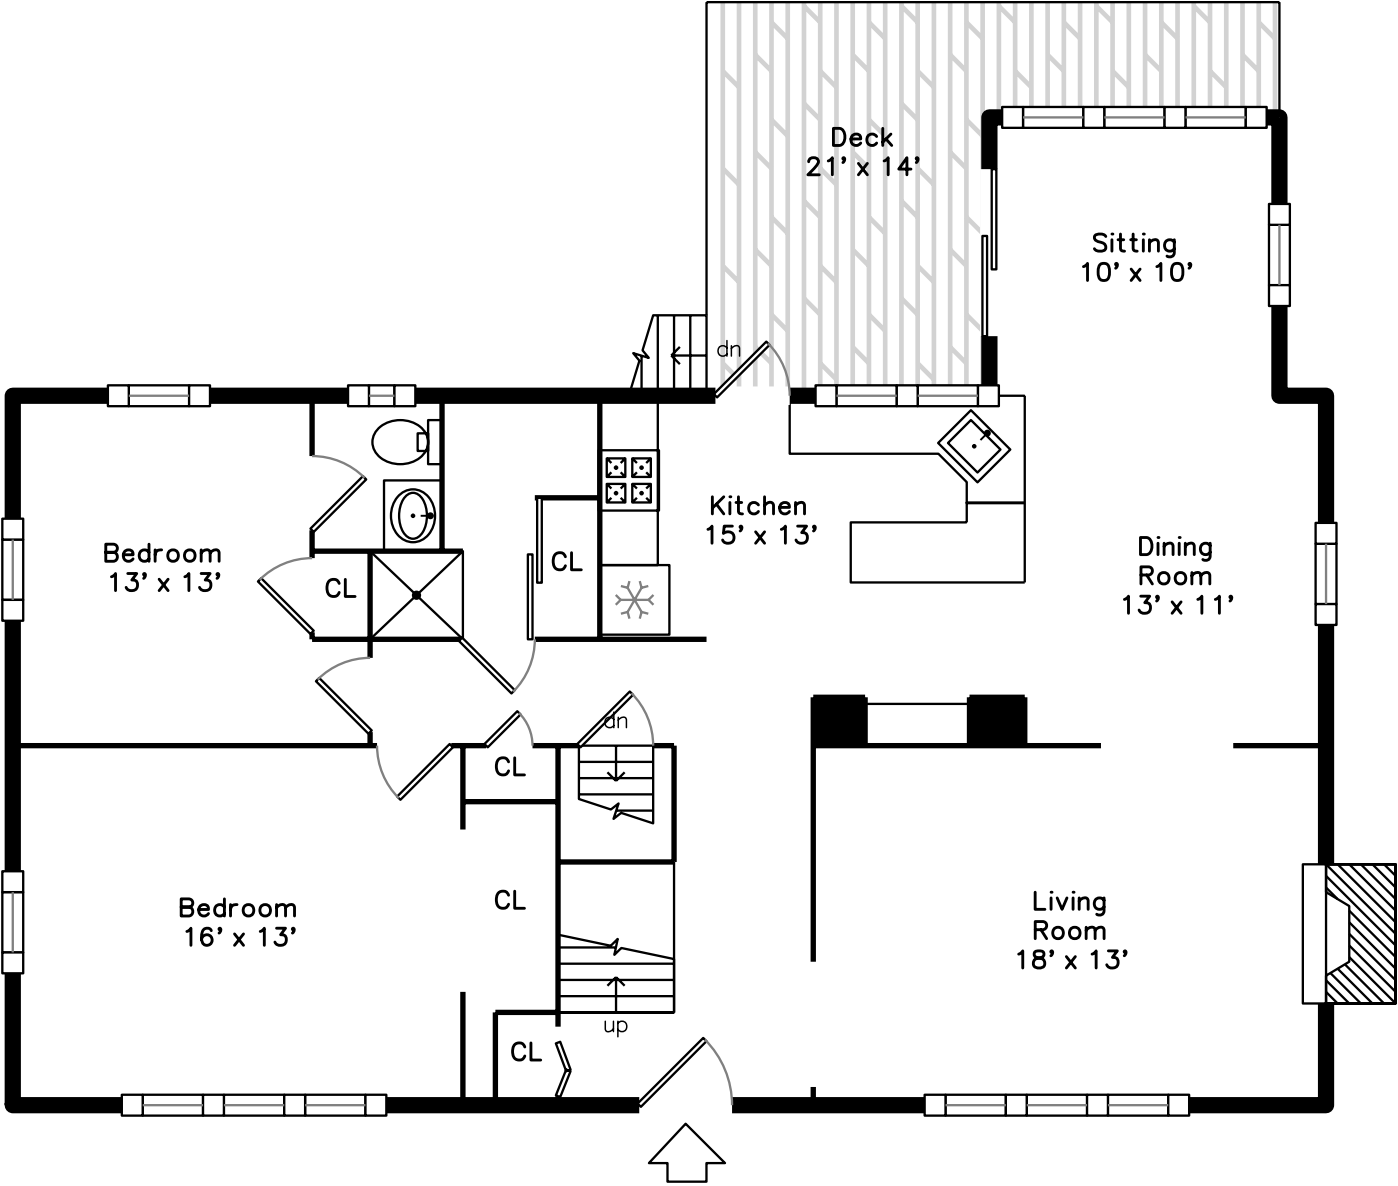

Upper

Main

Basement

194 Dedham Street
Newton, MA 02461

PicturePlan by vis-home

Measurements may not be 100% accurate.
Floor plans are provided for convenience only.
Room sizes are not used to calculate area.

Upper

Main

Basement

3D View – TopDown

3D View – TopDown

3D View – TopDown