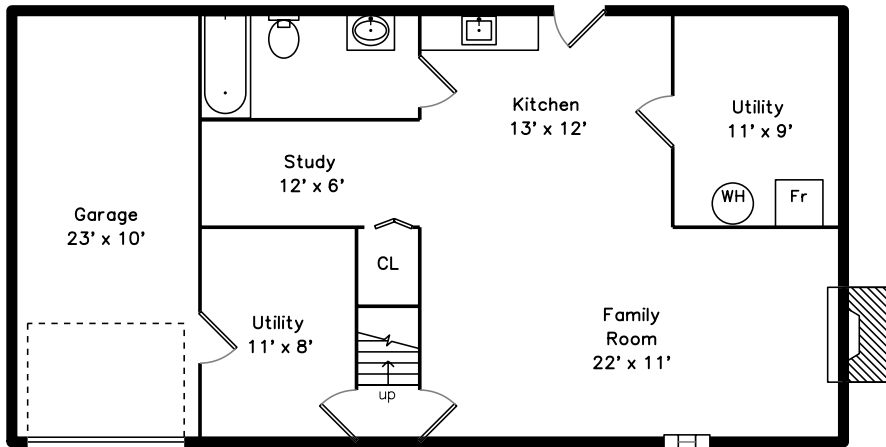

Upper

Main

Basement

194 Dedham Street
Newton, MA 02461

PicturePlan by vis-home

Measurements may not be 100% accurate.
Floor plans are provided for convenience only.
Room sizes are not used to calculate area.

Upper

Main

Basement

3D View – TopDown

3D View – TopDown

3D View – TopDown