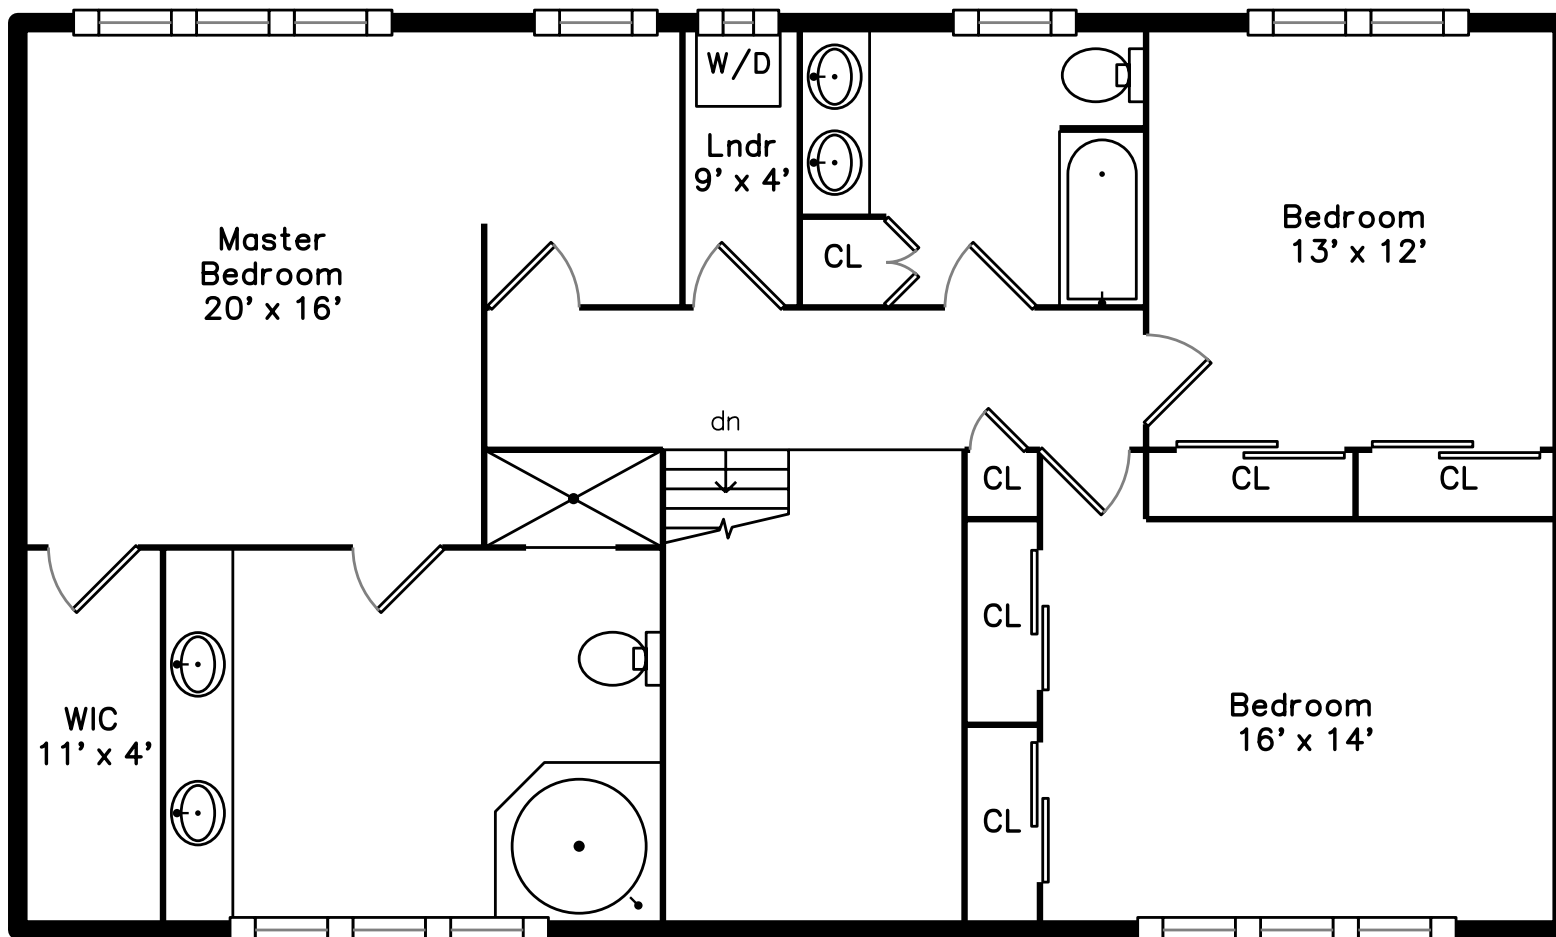

Upper

Main

Basement

194 Dedham Street
Newton, MA 02461

PicturePlan by vis-home

Measurements may not be 100% accurate.
Floor plans are provided for convenience only.
Room sizes are not used to calculate area.

Upper

Main

Basement

3D View – TopDown

3D View – TopDown

3D View – TopDown