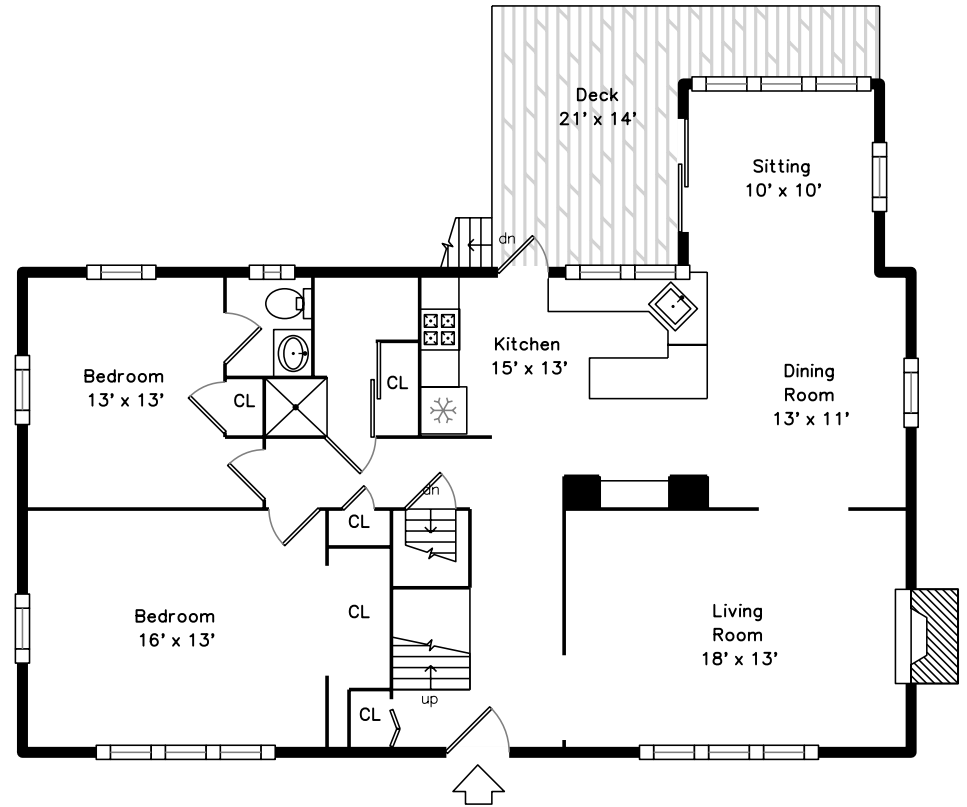

Upper

Main

Basement

194 Dedham Street
Newton, MA 02461

PicturePlan by vis-home

Measurements may not be 100% accurate.
Floor plans are provided for convenience only.
Room sizes are not used to calculate area.

Upper

Main

Basement

3D View – TopDown

3D View – TopDown

3D View – TopDown