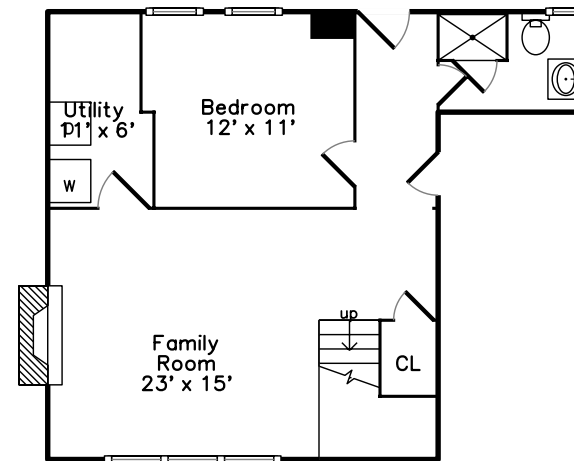

# Main

# Lower

31 Lunda Street  
Waltham, MA 02451

PicturePlan(tm) by Vis-Home(C) 2018  
Measurements may not be 100% accurate.  
Floor plans are provided for convenience only.  
Room sizes are not used to calculate area.

Master Bathroom

Bathroom

Bathroom

Family Room

Family Room

Family Room

Family Room

Bedroom