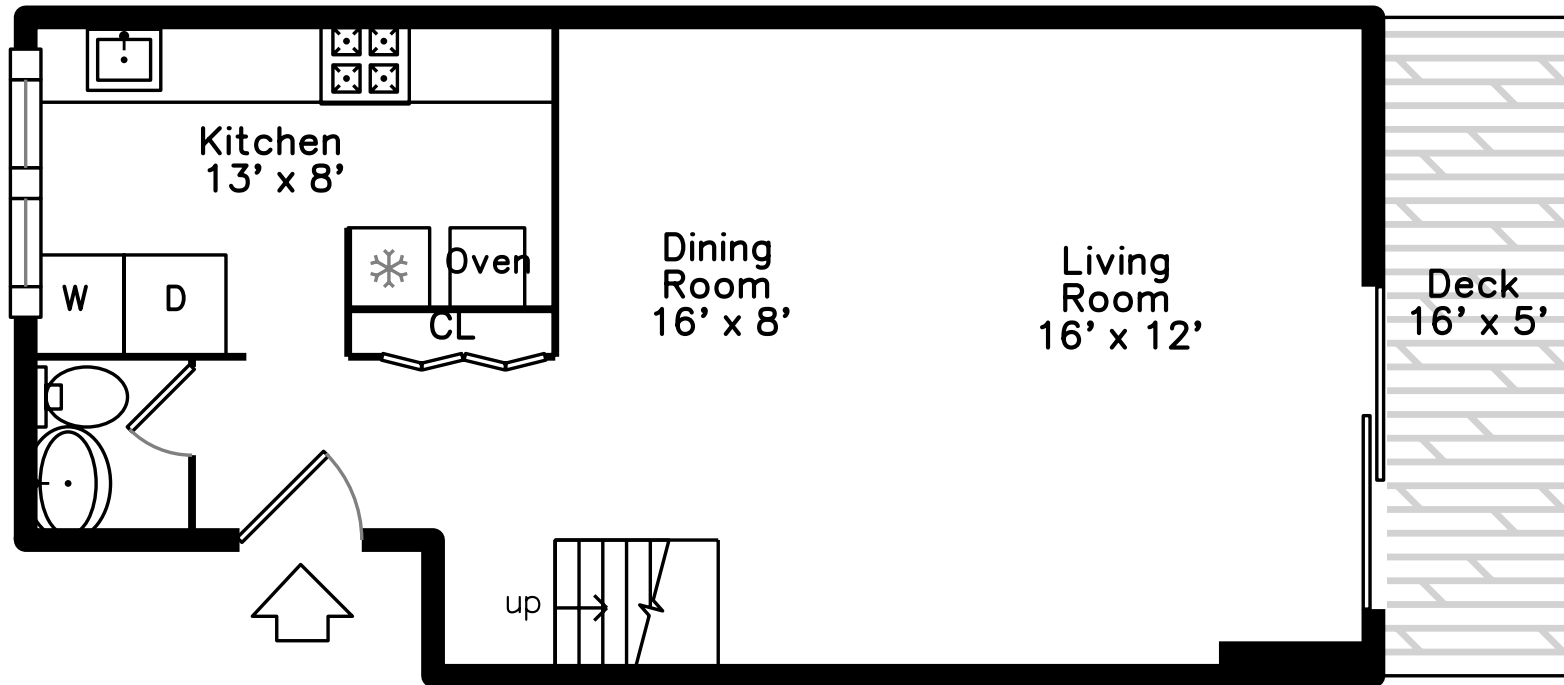

## Main

59 Saint Paul Street 29  
Brookline, MA 02446

PicturePlan by  vis-home

Measurements may not be 100% accurate.  
Floor plans are provided for convenience only.  
Room sizes are not used to calculate area.

# Main

Outside

Outside

Outside

Living Room

Living Room

Dining Room

Dining Room

Deck

Kitchen

Kitchen

Kitchen

Bathroom

Living Room

Main Bedroom

Entry

Main Bedroom

Bathroom

Bedroom

Deck