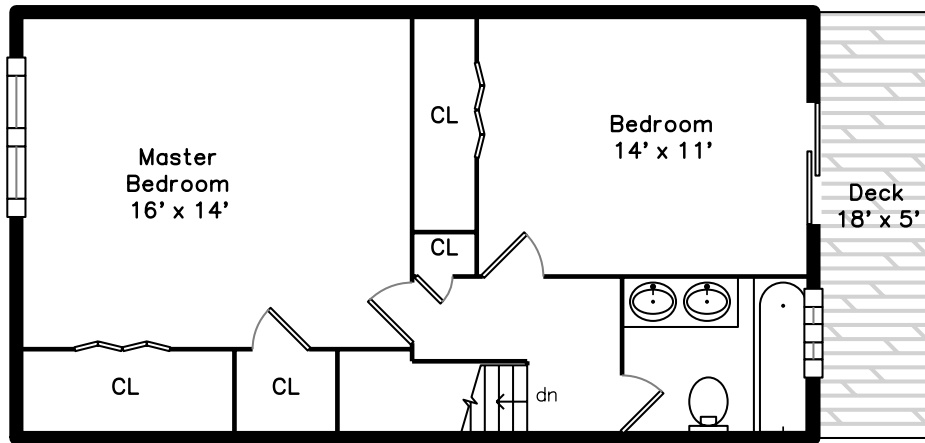

## Upper

## Main

59 Saint Paul Street 29  
Brookline, MA 02446

PicturePlan by  vis-home

Measurements may not be 100% accurate.  
Floor plans are provided for convenience only.  
Room sizes are not used to calculate area.

Main Bedroom

Bathroom

Bedroom

Deck