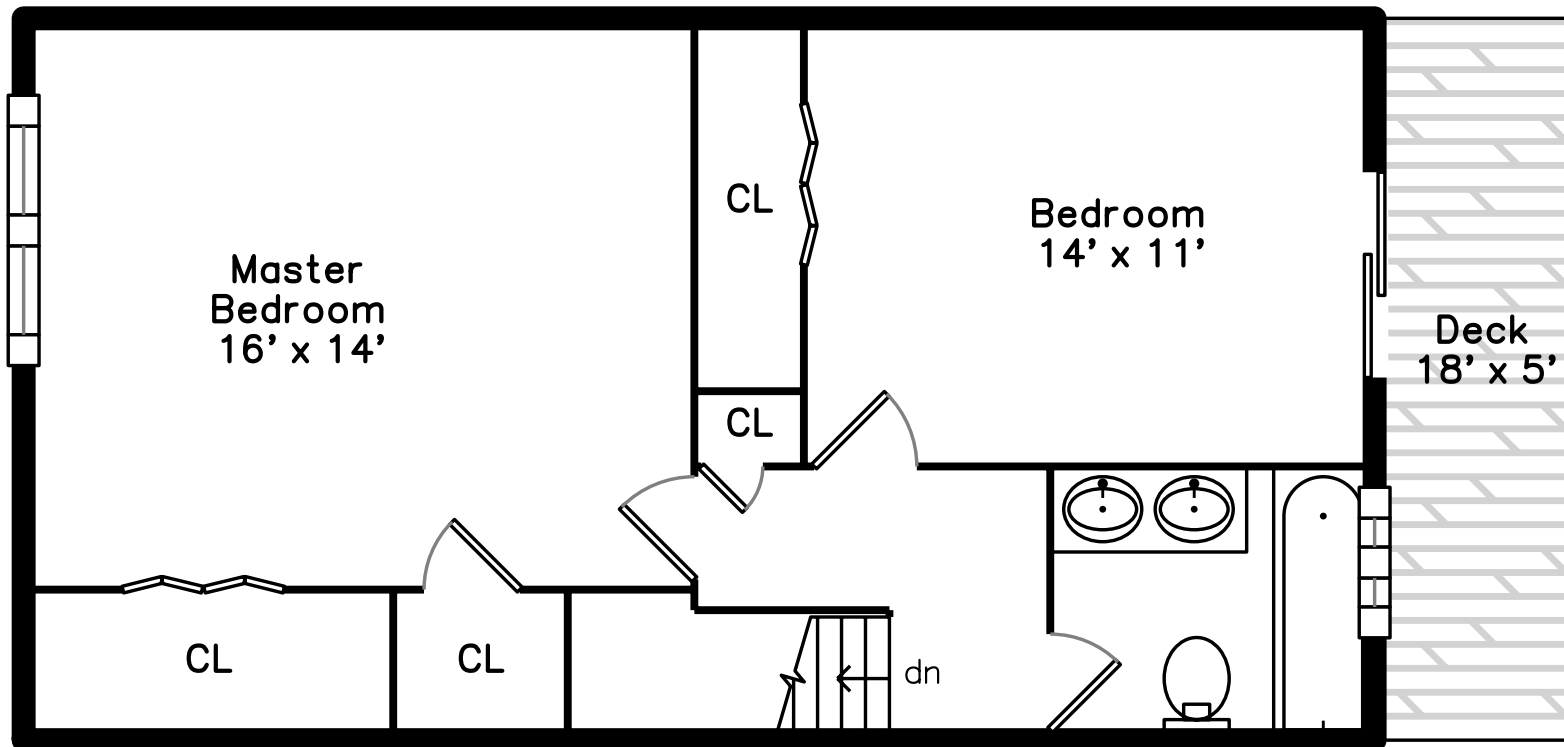

## Main

59 Saint Paul Street 29  
Brookline, MA 02446

PicturePlan by  vis-home

Measurements may not be 100% accurate.  
Floor plans are provided for convenience only.  
Room sizes are not used to calculate area.

# Main

Outside

Outside

Outside

Living Room

Living Room

Dining Room

Dining Room

Deck

Kitchen

Kitchen

Kitchen

Bathroom

Living Room

Main Bedroom

Entry

Main Bedroom

Bathroom

Bedroom

Deck