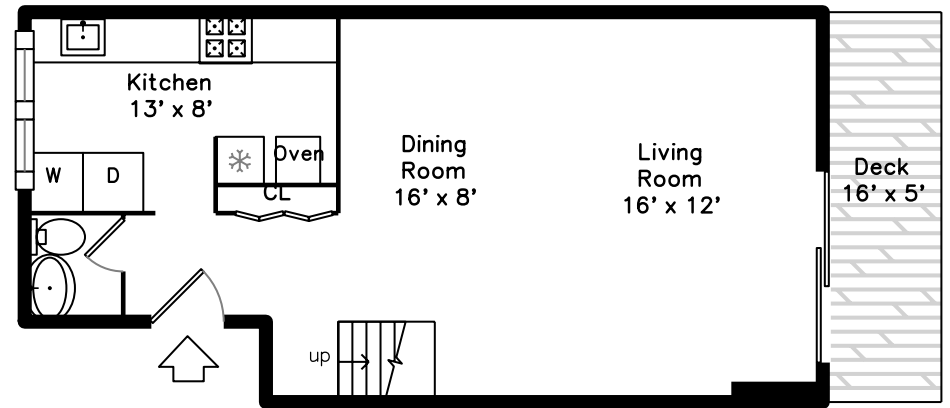

## Upper

## Main

59 Saint Paul Street 29  
Brookline, MA 02446

PicturePlan by  vis-home

Measurements may not be 100% accurate.  
Floor plans are provided for convenience only.  
Room sizes are not used to calculate area.

Main Bedroom

Bathroom

Bedroom

Deck