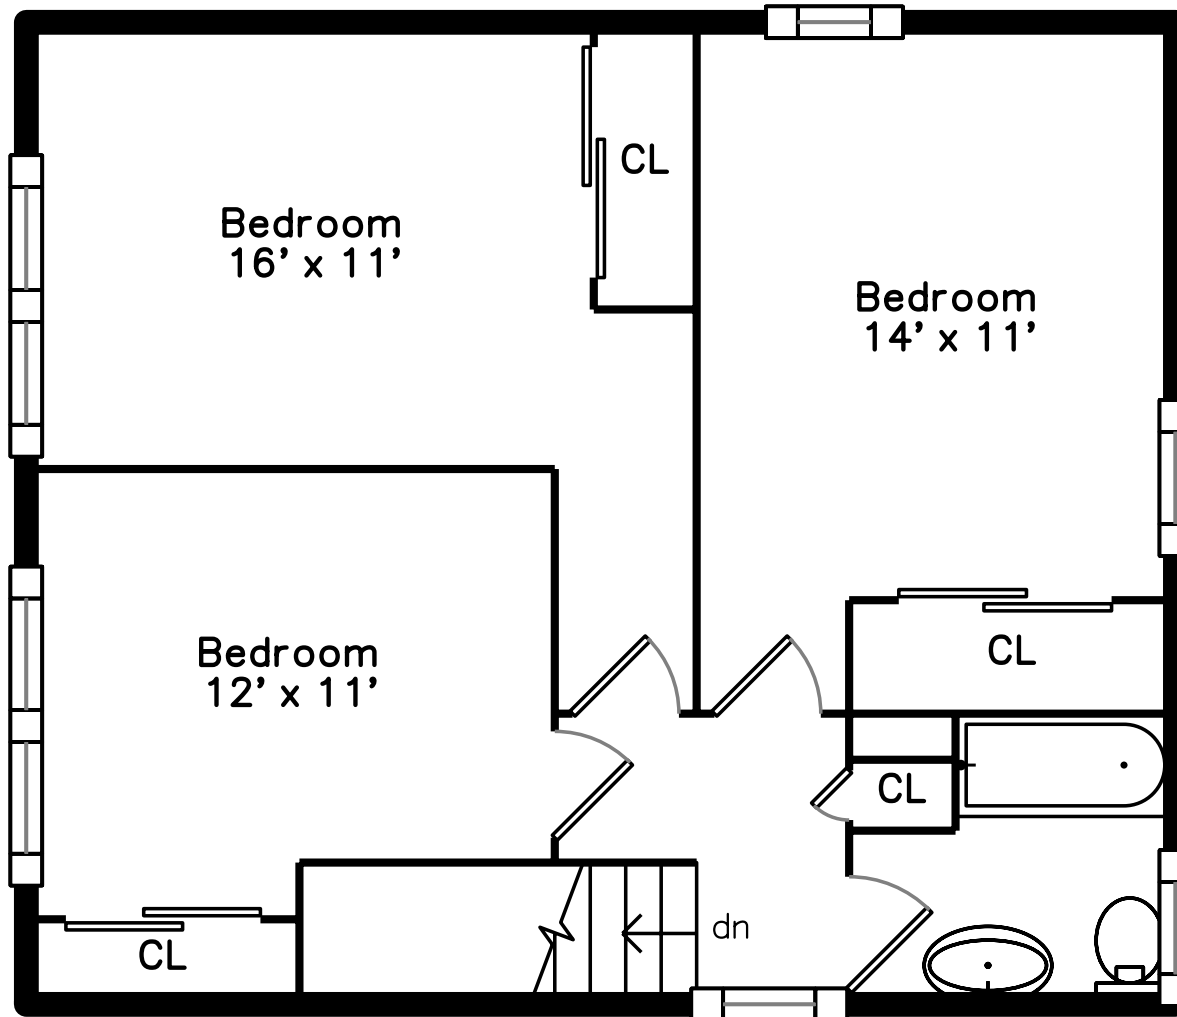

# Main

# Basement

30 Blossom Street  
Waltham, MA 02451

PicturePlan by  vis-home

Measurements may not be 100% accurate.  
Floor plans are provided for convenience only.  
Room sizes are not used to calculate area.

# Upper