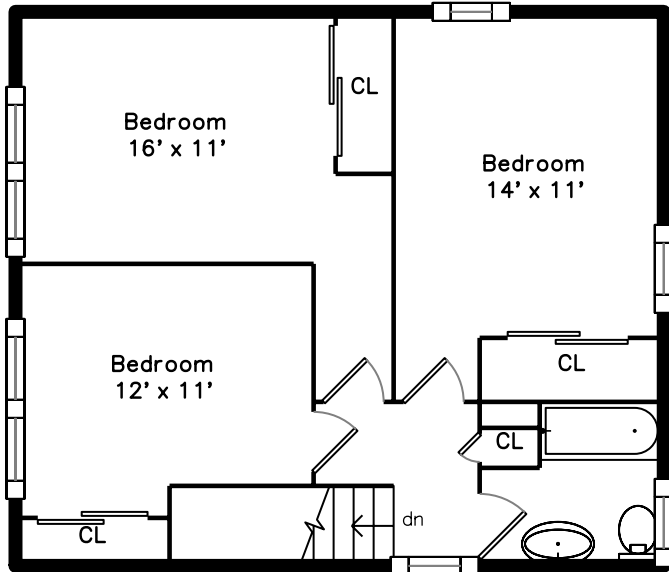

# Upper

# Main

# Basement

30 Blossom Street  
Waltham, MA 02451

PicturePlan by  vis-home

Measurements may not be 100% accurate.  
Floor plans are provided for convenience only.  
Room sizes are not used to calculate area.

Recreation Room