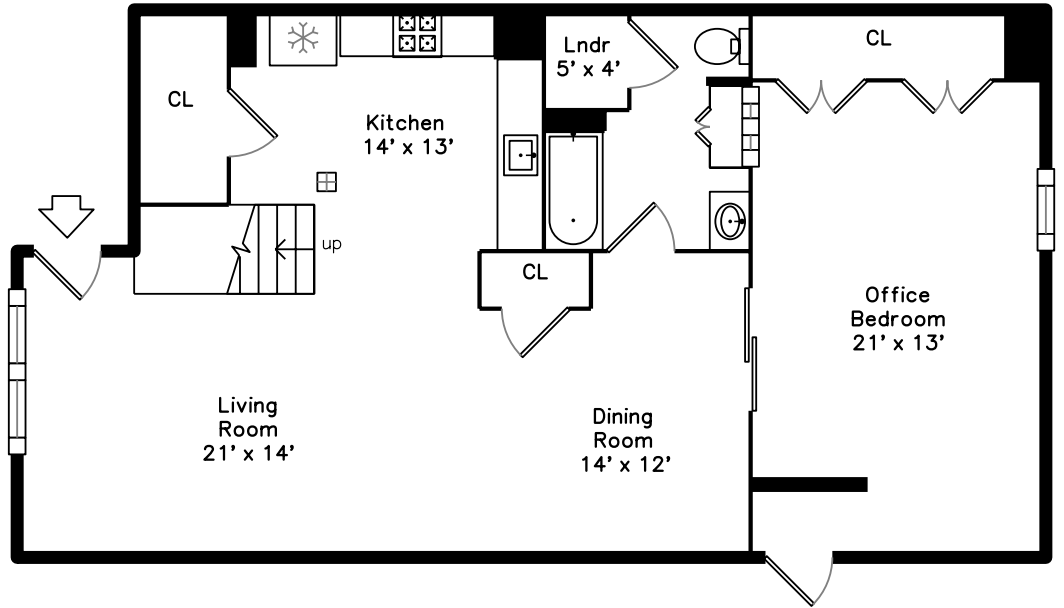

Upper

Main

1255 Adams Street #CH02
Dorchester, MA 02124

PicturePlan by  vis-home

Measurements may not be 100% accurate.
Floor plans are provided for convenience only.
Room sizes are not used to calculate area.

Upper

Main

Building

Building

Building

Building

Building

Living Room

Living Room

Living Room

Dining Room

Dining Room

Dining Room

Kitchen

Kitchen

Kitchen

Kitchen

Office Bedroom

Office Bedroom

Office Bedroom

Bathroom

Bathroom

Sitting Room

Sitting