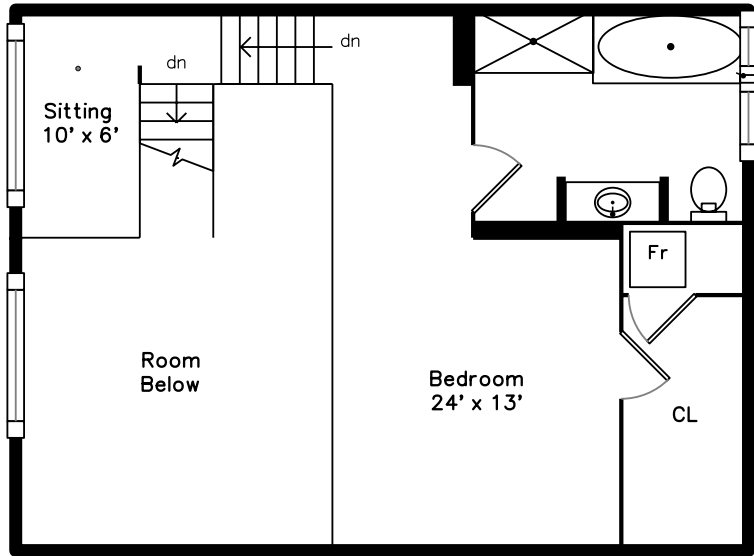

Upper

Main

1255 Adams Street #CH02
Dorchester, MA 02124

PicturePlan by  vis-home

Measurements may not be 100% accurate.
Floor plans are provided for convenience only.
Room sizes are not used to calculate area.

Upper

Main

Building

Building

Building

Building

Building

Living Room

Living Room

Living Room

Dining Room

Dining Room

Dining Room

Kitchen

Kitchen

Kitchen

Kitchen

Office Bedroom

Office Bedroom

Office Bedroom

Bathroom

Bathroom

Sitting Room

Sitting