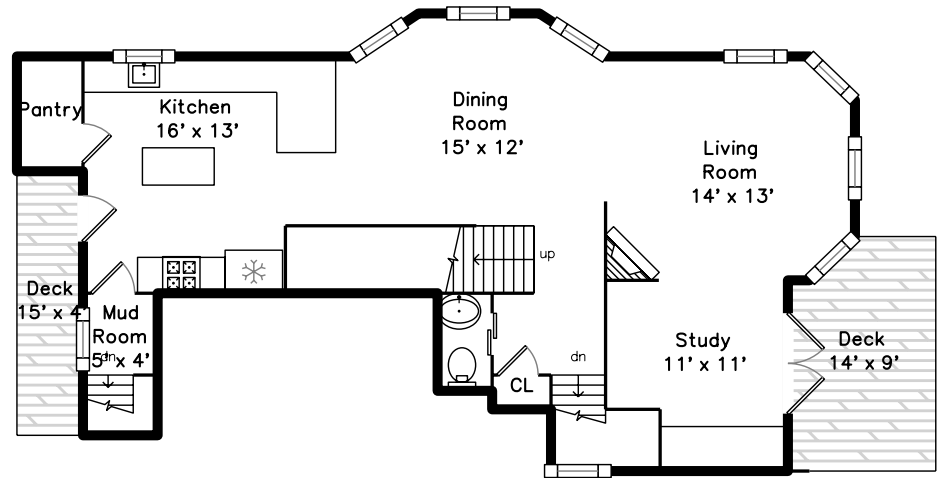

### Upper

### Main

221 Willow Ave #2  
Somerville, MA 02144

PicturePlan by  vis-home

Measurements may not be 100% accurate.  
Floor plans are provided for convenience only.  
Room sizes are not used to calculate area.

# Upper