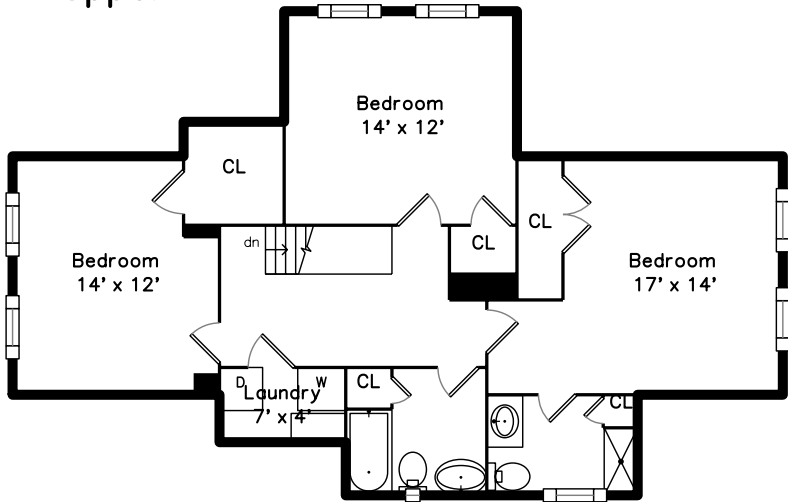

### Upper

### Main

221 Willow Ave #2  
Somerville, MA 02144

PicturePlan by  vis-home

Measurements may not be 100% accurate.  
Floor plans are provided for convenience only.  
Room sizes are not used to calculate area.

# Upper

Hall

Hall

Bedroom

Bedroom

Bedroom

Bedroom

Bedroom

Bathroom