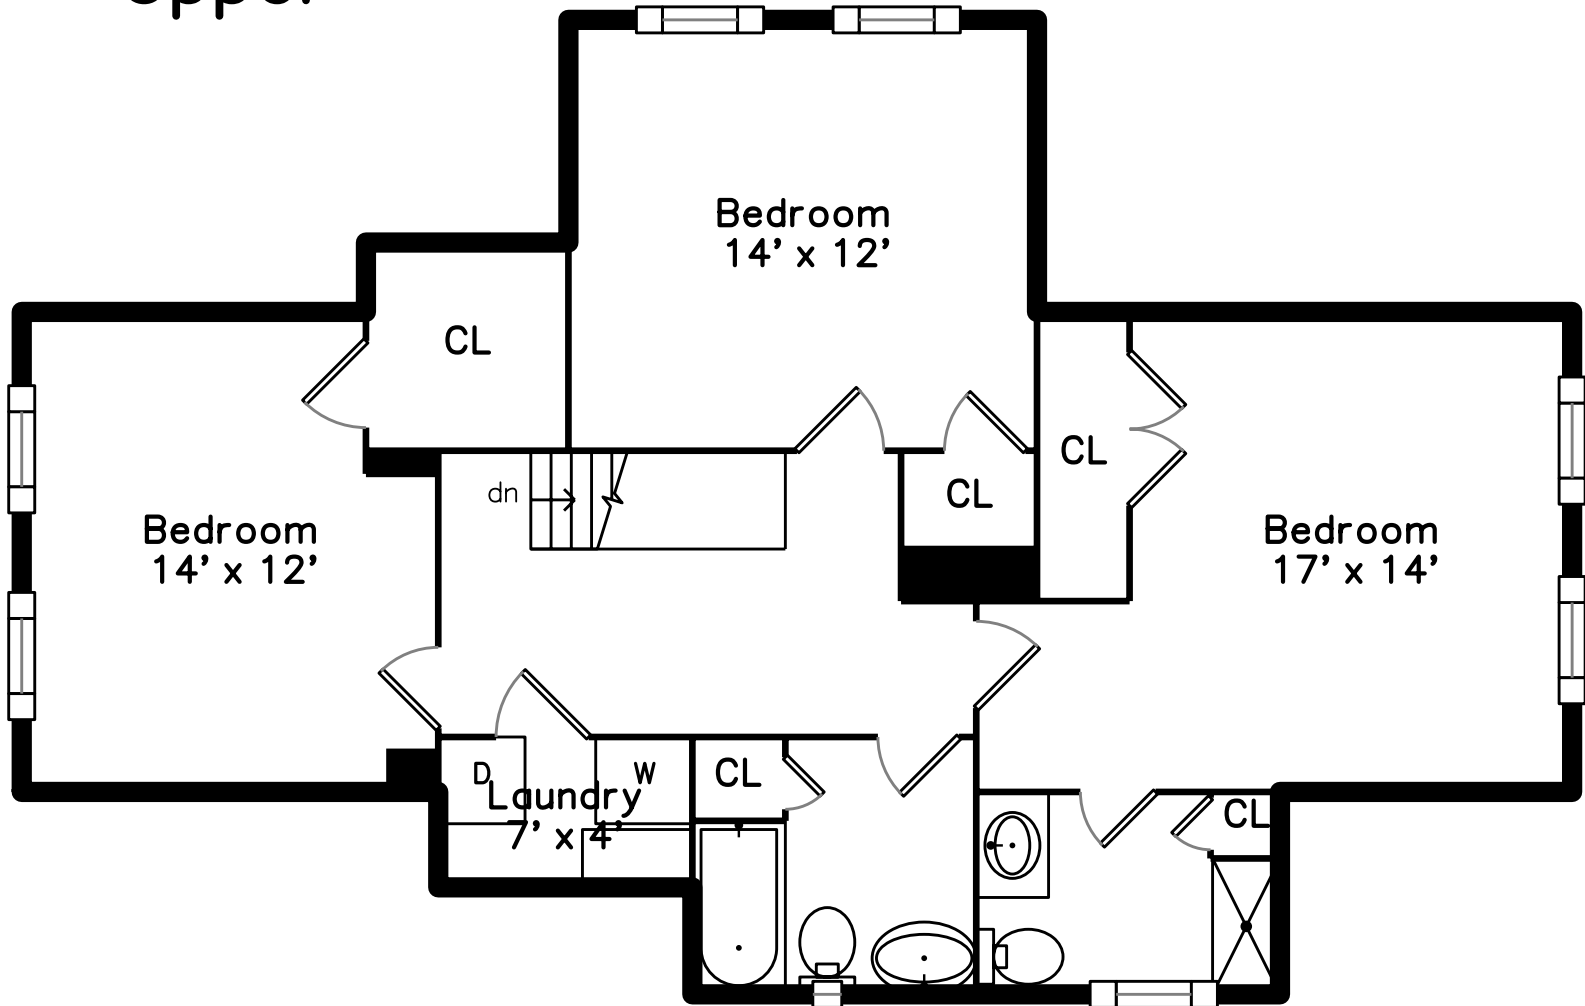

### Main

221 Willow Ave #2  
Somerville, MA 02144

PicturePlan by  vis-home

Measurements may not be 100% accurate.  
Floor plans are provided for convenience only.  
Room sizes are not used to calculate area.

# Upper

Backyard

Entry

Living Room

Living Room

Living Room

Living Room

Outside

Dining Room

Dining Room

Dining Room

Kitchen

Kitchen

Kitchen

Kitchen

Kitchen

Study