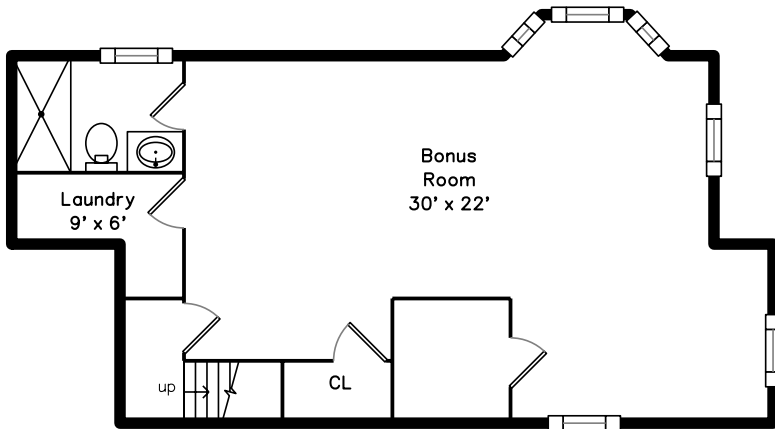

Upper

Main

Basement

21 Sylvester Road
Boston, MA 02122

PicturePlan by vis-home

Measurements may not be 100% accurate.
Floor plans are provided for convenience only.
Room sizes are not used to calculate area.

Upper

Main

Basement

Outside

Outside

Backyard

Living Room

Living Room

Deck

Landing

Bedroom

Bedroom

Bedroom

Bedroom

Main Bedroom

Main Bedroom

Bathroom

Main Bathroom

Main Bathroom

Bonus Room

Bonus Room

Bonus Room

Bathroom