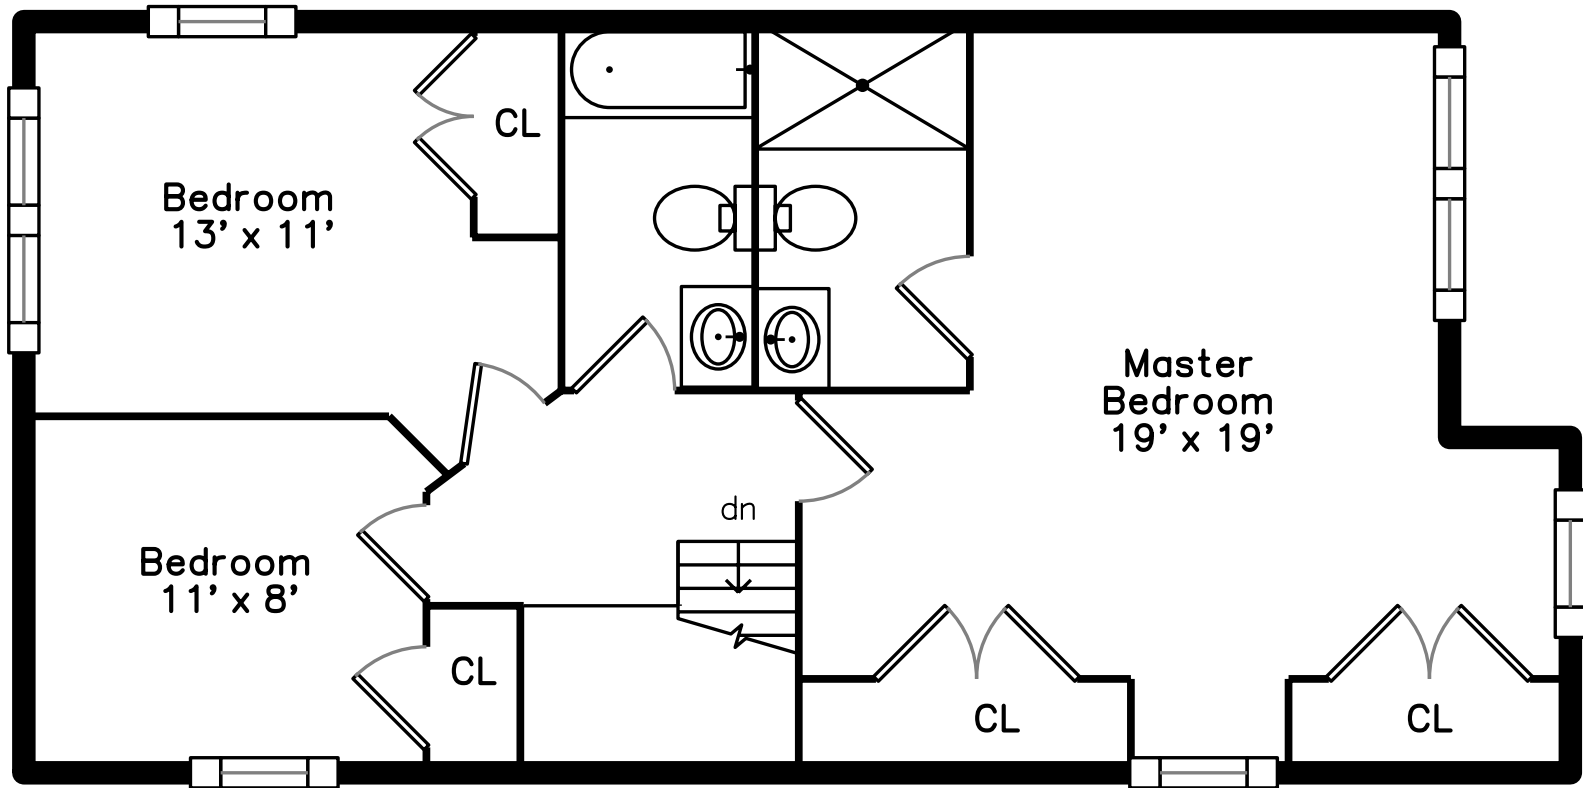

Upper

Main

Basement

21 Sylvester Road
Boston, MA 02122

PicturePlan by vis-home

Measurements may not be 100% accurate.
Floor plans are provided for convenience only.
Room sizes are not used to calculate area.

Upper

Main

Basement

Outside

Outside

Backyard

Living Room

Living Room

Deck

Landing

Bedroom

Bedroom

Bedroom

Bedroom

Main Bedroom

Main Bedroom

Bathroom

Main Bathroom

Main Bathroom

Bonus Room

Bonus Room

Bonus Room

Bathroom