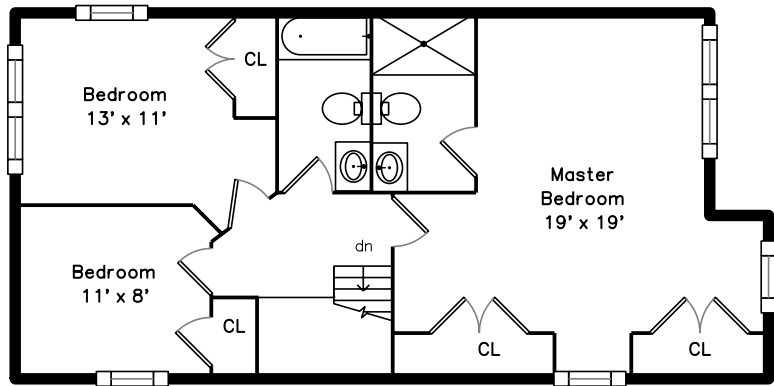

Upper

Main

Basement

21 Sylvester Road
Boston, MA 02122

PicturePlan by vis-home

Measurements may not be 100% accurate.
Floor plans are provided for convenience only.
Room sizes are not used to calculate area.

Upper

Main

Basement

Outside

Outside

Backyard

Living Room

Living Room

Deck

Landing

Bedroom

Bedroom

Bedroom

Bedroom

Main Bedroom

Main Bedroom

Bathroom

Main Bathroom

Main Bathroom

Bonus Room

Bonus Room

Bonus Room

Bathroom