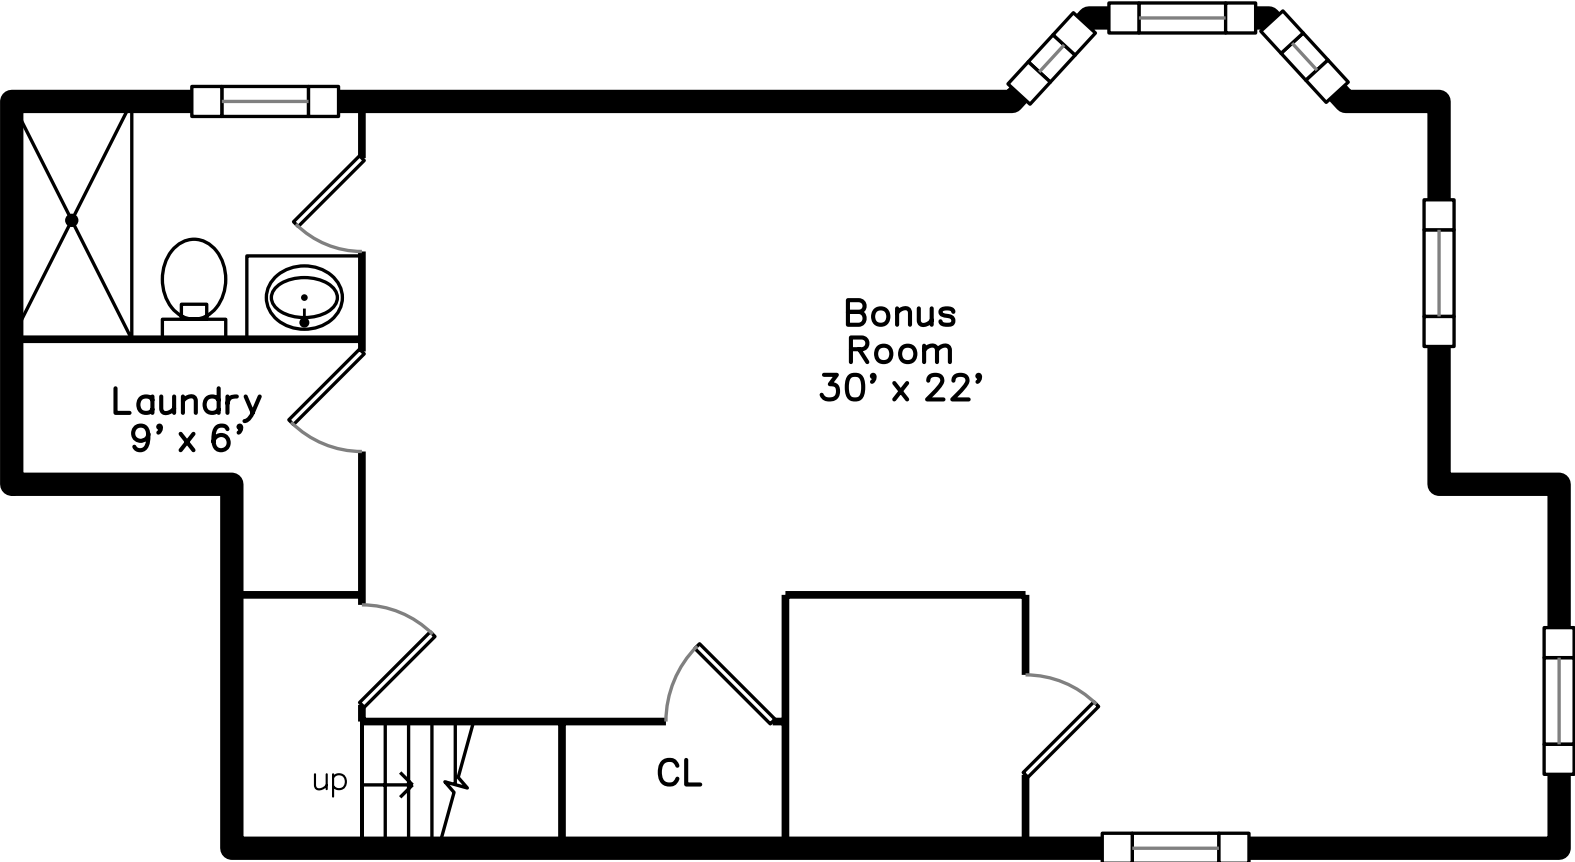

Upper

Main

Basement

21 Sylvester Road
Boston, MA 02122

PicturePlan by vis-home

Measurements may not be 100% accurate.
Floor plans are provided for convenience only.
Room sizes are not used to calculate area.

Upper

Main

Basement

Outside

Outside

Backyard

Living Room

Living Room

Deck

Landing

Bedroom

Bedroom

Bedroom

Bedroom

Main Bedroom

Main Bedroom

Bathroom

Main Bathroom

Main Bathroom

Bonus Room

Bonus Room

Bonus Room

Bathroom