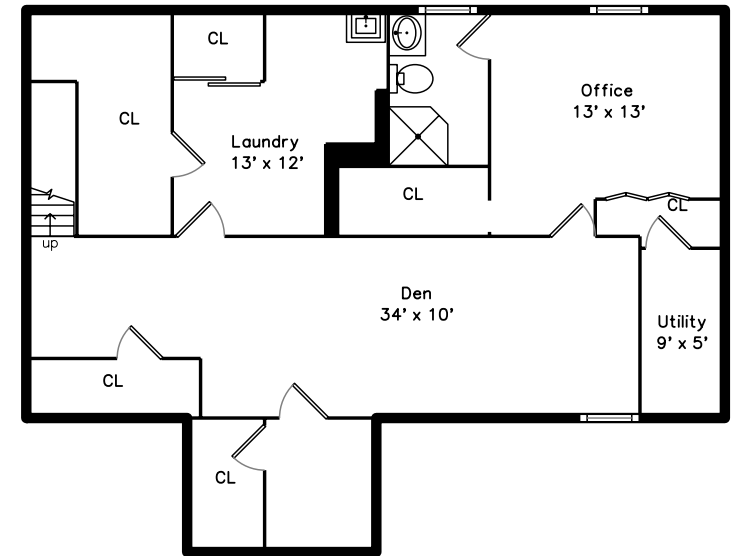

Main

Basement

36 Swallow Drive
Newton, MA 02462

PicturePlan by  vis-home

Measurements may not be 100% accurate.
Floor plans are provided for convenience only.
Room sizes are not used to calculate area.

Main

Basement

Outside

Outside

Outside

Backyard

Backyard

Backyard

Backyard

Backyard

Living Room

Living Room

Dining Room

Dining Room

Dining Room

Kitchen

Kitchen

Kitchen

Family Room

Bedroom

Bedroom

Bedroom

Bedroom

Bedroom

Bedroom