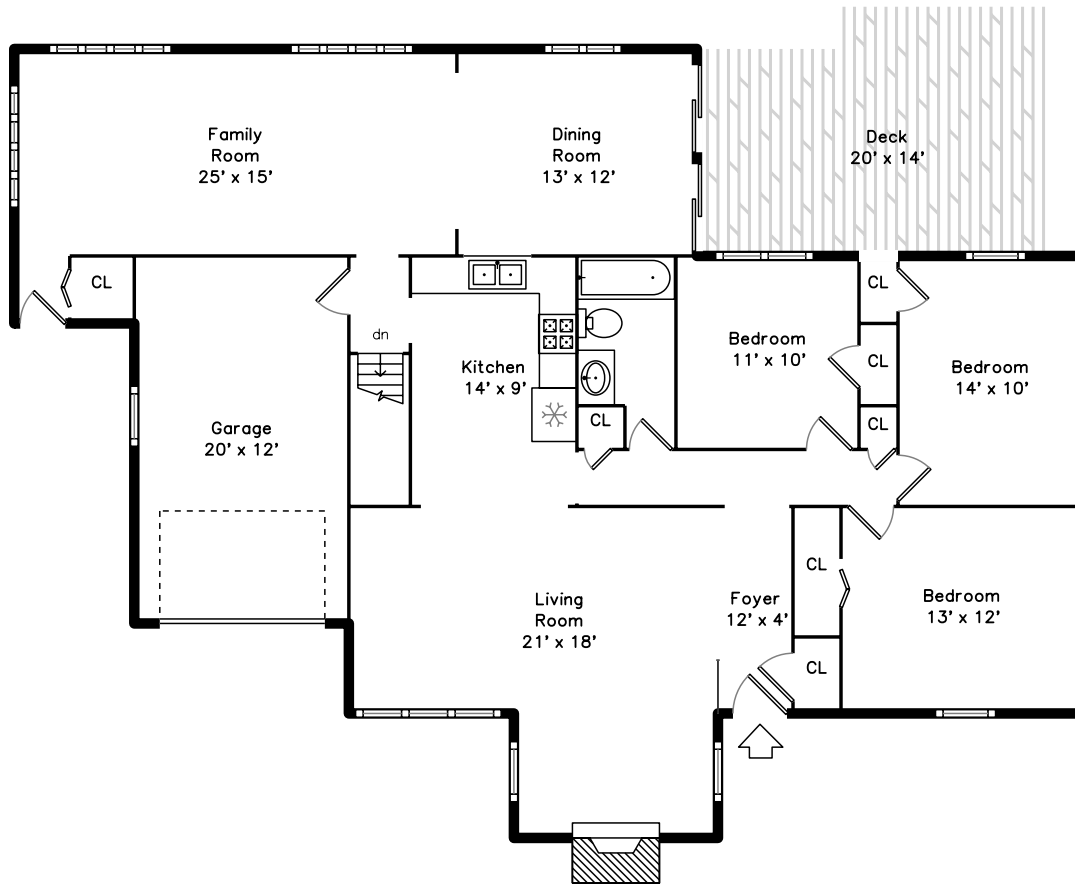

Main

Basement

36 Swallow Drive
Newton, MA 02462

PicturePlan by  vis-home

Measurements may not be 100% accurate.
Floor plans are provided for convenience only.
Room sizes are not used to calculate area.

Main

Basement

Outside

Outside

Outside

Backyard

Backyard

Backyard

Backyard

Backyard

Living Room

Living Room

Dining Room

Dining Room

Dining Room

Kitchen

Kitchen

Kitchen

Family Room

Bedroom

Bedroom

Bedroom

Bedroom

Bedroom

Bedroom