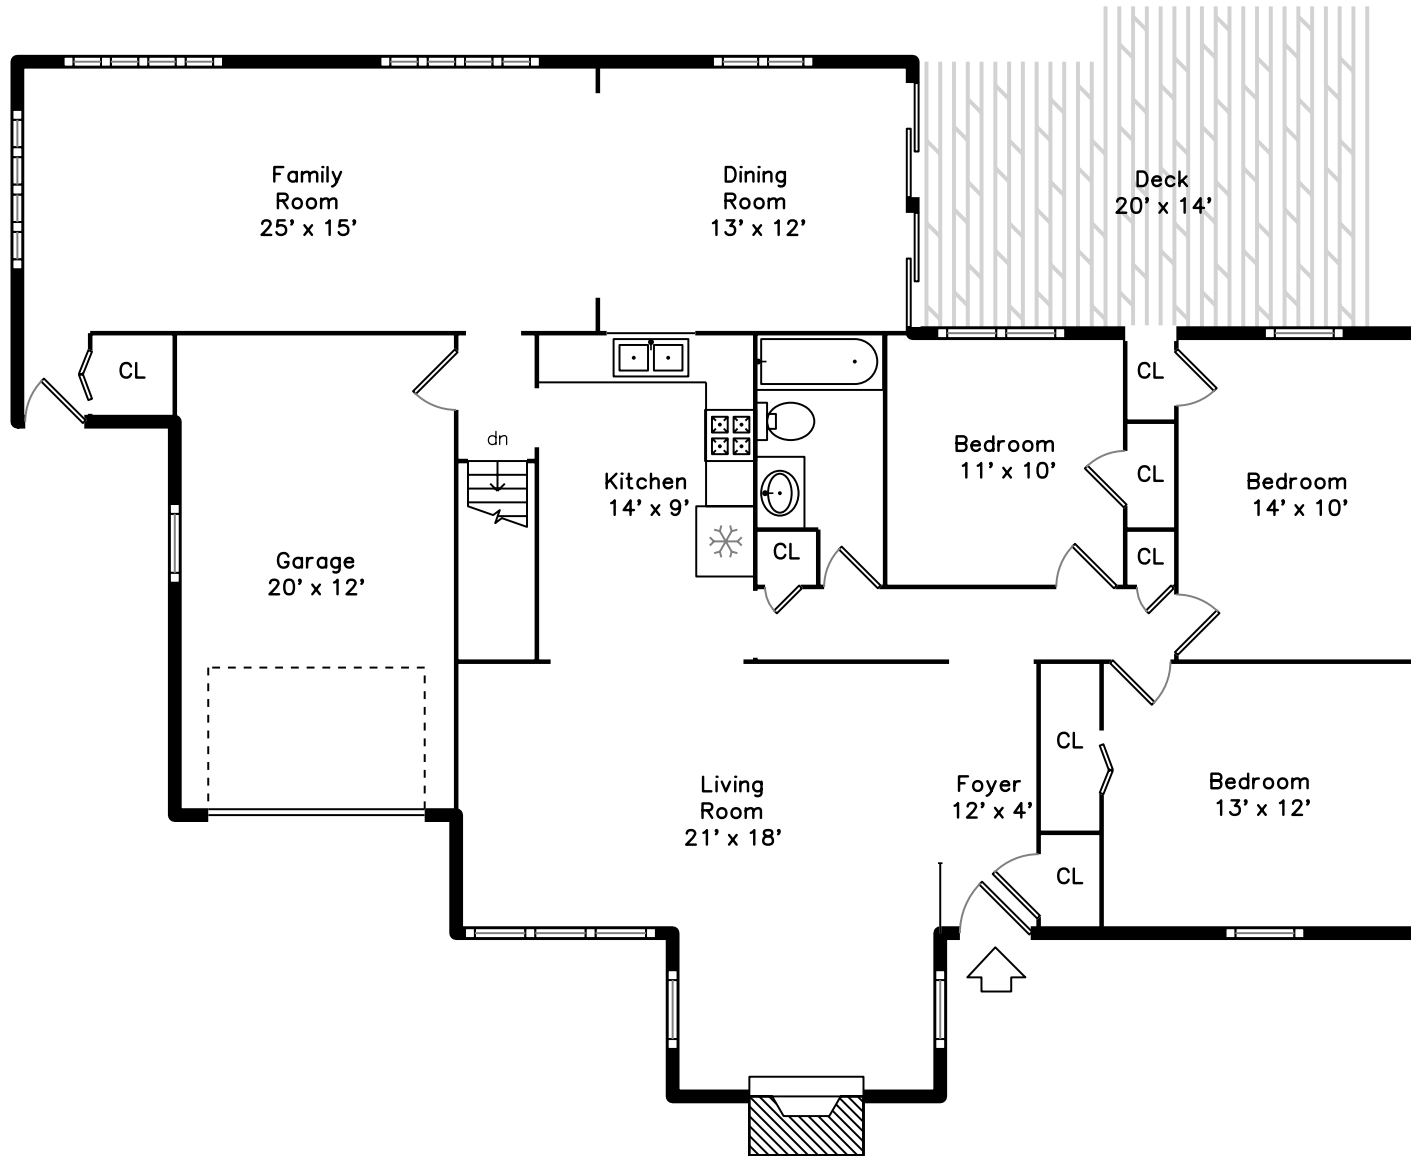

Main

Basement

36 Swallow Drive
Newton, MA 02462

PicturePlan by  vis-home

Measurements may not be 100% accurate.
Floor plans are provided for convenience only.
Room sizes are not used to calculate area.

Main

Basement

Outside

Outside

Outside

Backyard

Backyard

Backyard

Backyard

Backyard

Living Room

Living Room

Dining Room

Dining Room

Dining Room

Kitchen

Kitchen

Kitchen

Family Room

Bedroom

Bedroom

Bedroom

Bedroom

Bedroom

Bedroom