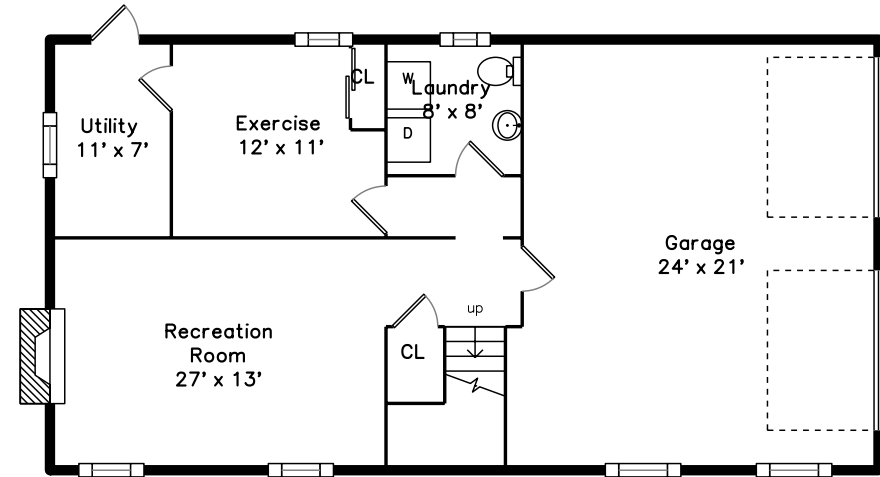

Main

Lower

29 Independence Dr
Woburn, MA 01801

PicturePlan by  vis-home
Measurements may not be 100% accurate.
Floor plans are provided for convenience only.
Room sizes are not used to calculate area.

Main

Lower

Outside

Family Room

Family Room

Living Room

Living Room

Dining Room

Dining Room

Kitchen

Kitchen

Master Bedroom

Master Bedroom

Bedroom

Study

Bathroom

Bathroom

Bathroom

Deck

Deck

Foyer

Recreation Room

Exercise

Laundry

Outside