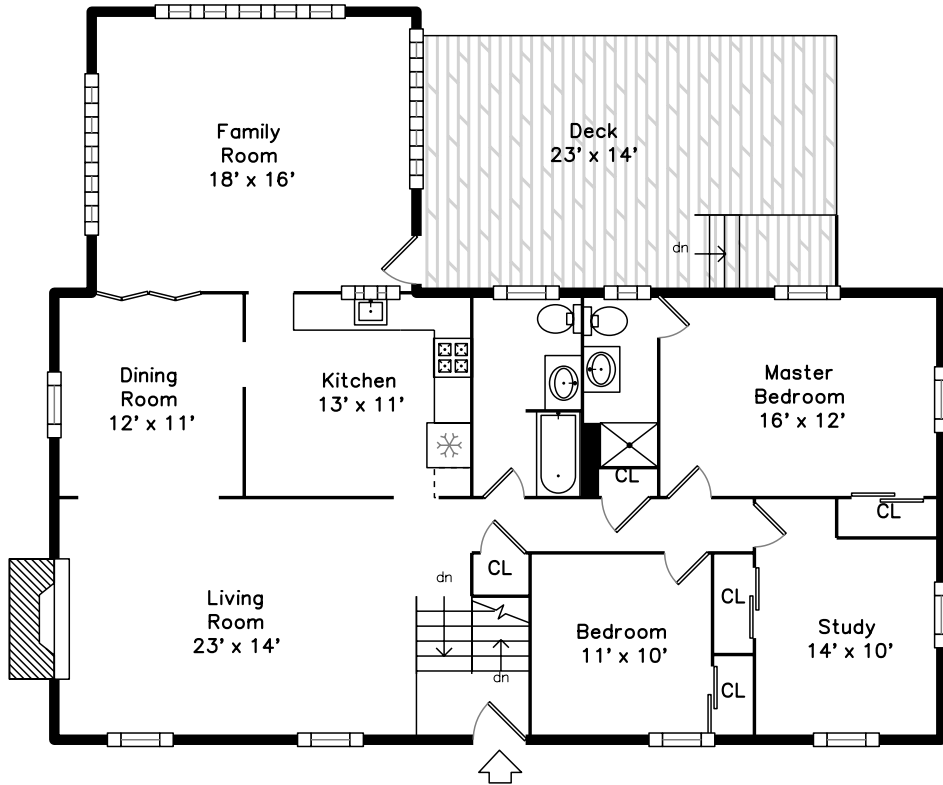

Main

Lower

29 Independence Dr
Woburn, MA 01801

PicturePlan by  vis-home
Measurements may not be 100% accurate.
Floor plans are provided for convenience only.
Room sizes are not used to calculate area.

Main

Lower

Outside

Family Room

Family Room

Living Room

Living Room

Dining Room

Dining Room

Kitchen

Kitchen

Master Bedroom

Master Bedroom

Bedroom

Study

Bathroom

Bathroom

Bathroom

Deck

Deck

Foyer

Recreation Room

Exercise

Laundry

Outside