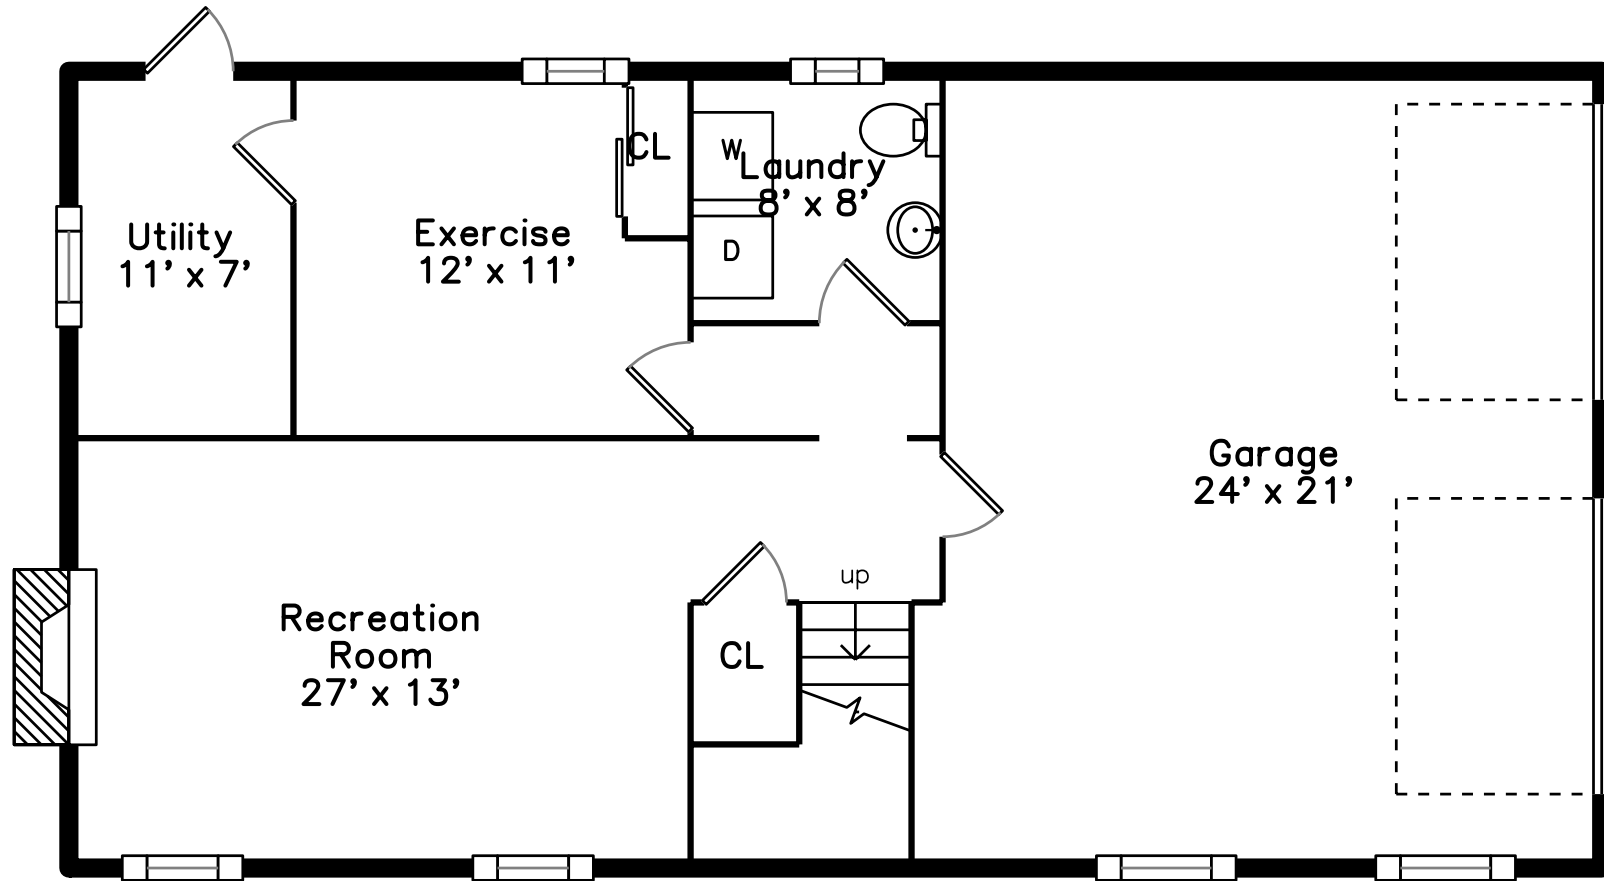

Main

Lower

29 Independence Dr
Woburn, MA 01801

PicturePlan by  vis-home
Measurements may not be 100% accurate.
Floor plans are provided for convenience only.
Room sizes are not used to calculate area.

Main

Lower

Outside

Family Room

Family Room

Living Room

Living Room

Dining Room

Dining Room

Kitchen

Kitchen

Master Bedroom

Master Bedroom

Bedroom

Study

Bathroom

Bathroom

Bathroom

Deck

Deck

Foyer

Recreation Room

Exercise

Laundry

Outside