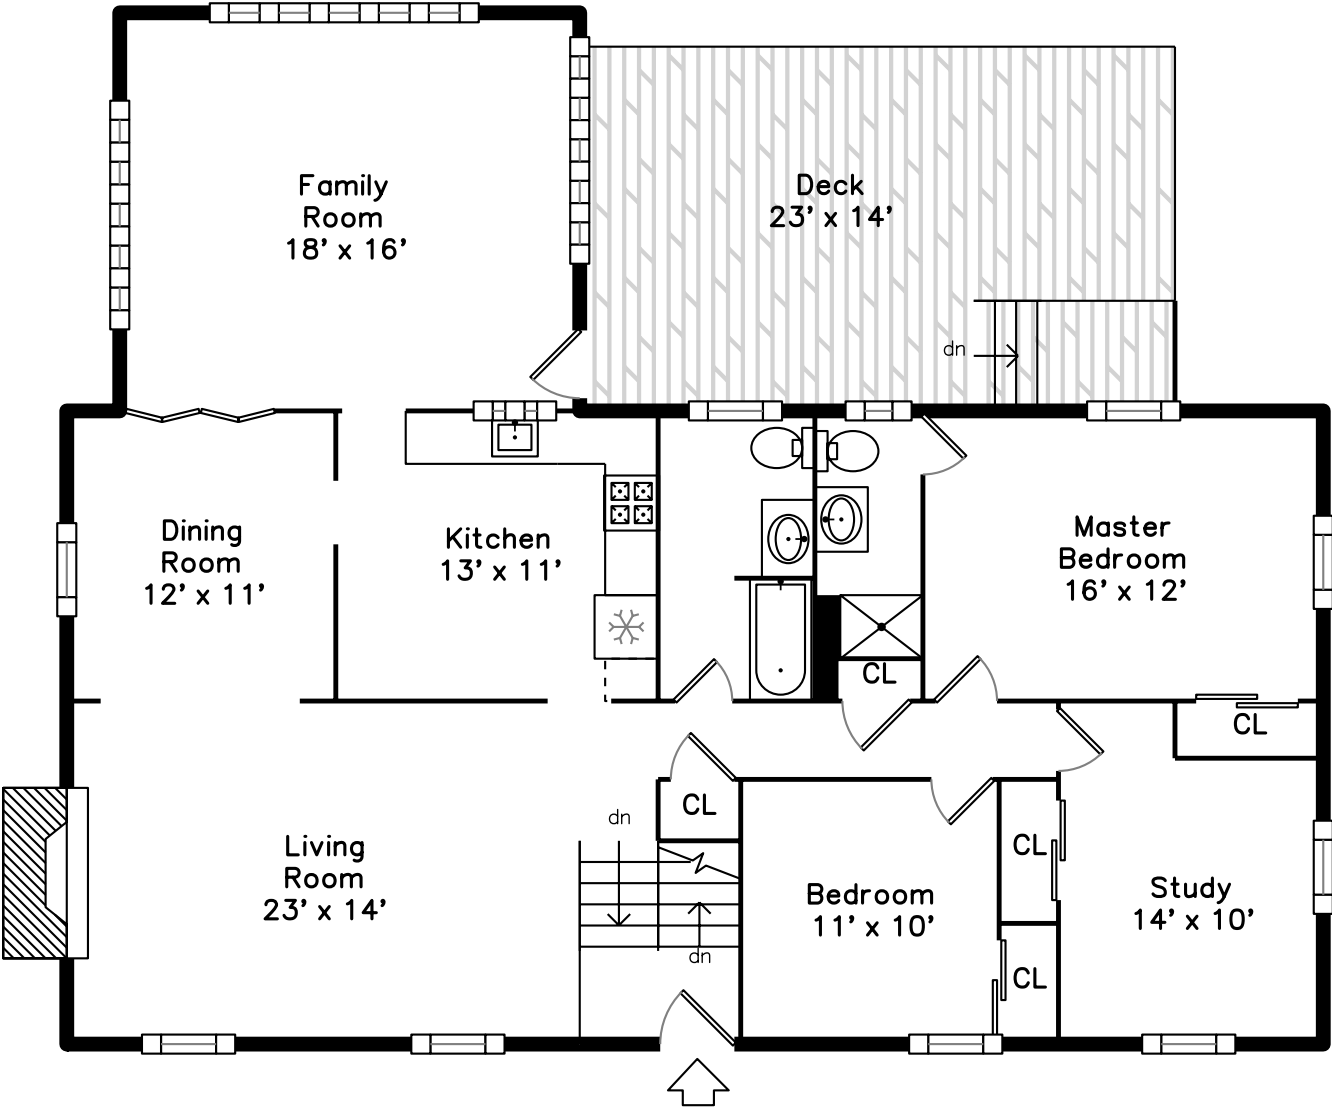

Main

Lower

29 Independence Dr
Woburn, MA 01801

PicturePlan by  vis-home
Measurements may not be 100% accurate.
Floor plans are provided for convenience only.
Room sizes are not used to calculate area.

Main

Lower

Outside

Family Room

Family Room

Living Room

Living Room

Dining Room

Dining Room

Kitchen

Kitchen

Master Bedroom

Master Bedroom

Bedroom

Study

Bathroom

Bathroom

Bathroom

Deck

Deck

Foyer

Recreation Room

Exercise

Laundry

Outside