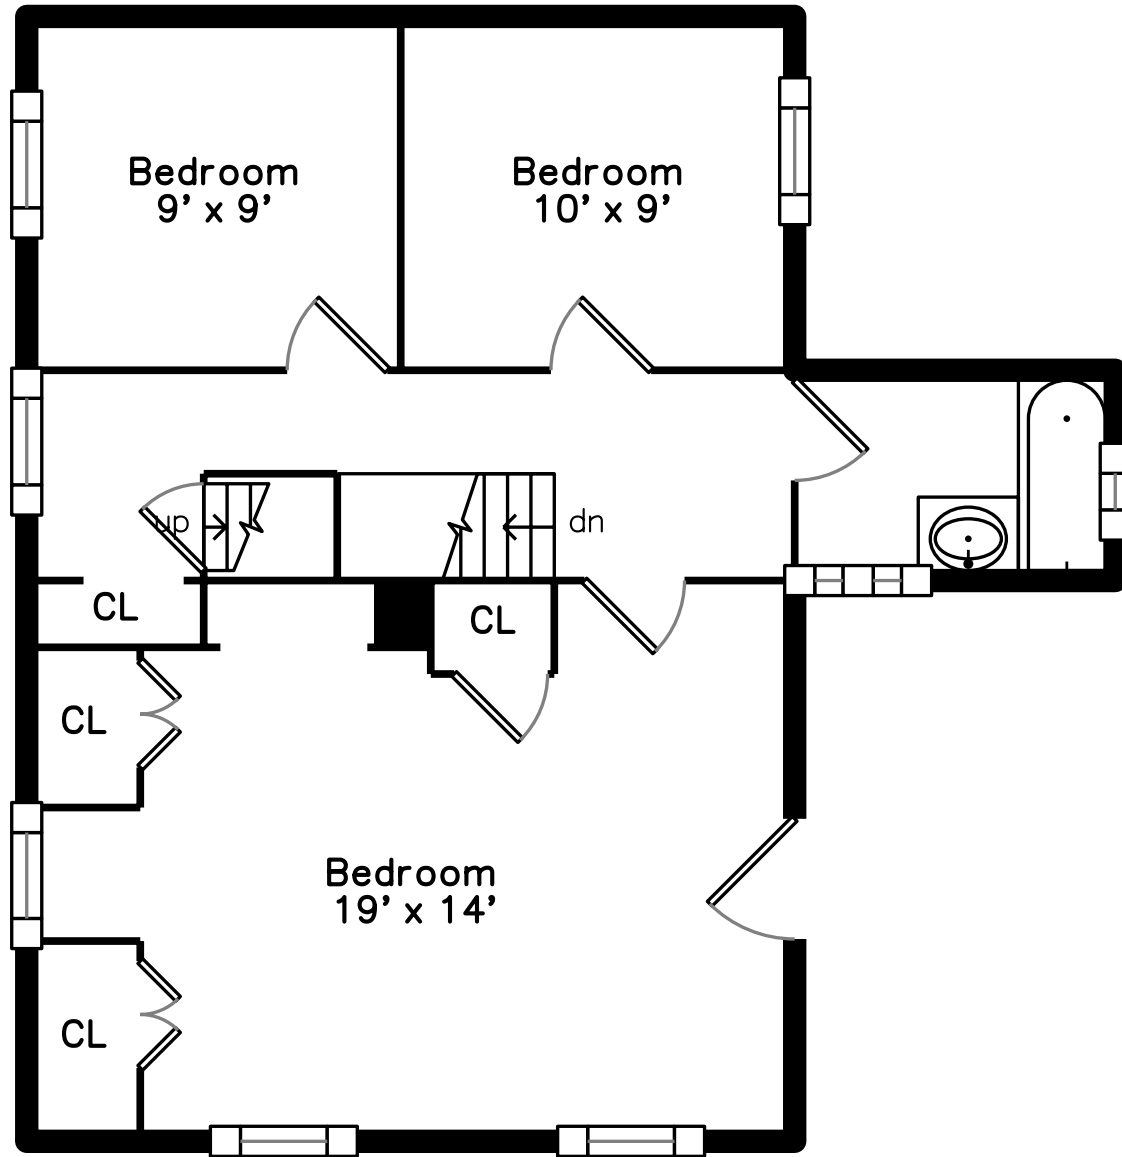

Top

Upper

Main

306 Langley Road  
 Newton, MA 02459

PicturePlan by  vis-home

Measurements may not be 100% accurate.  
 Floor plans are provided for convenience only.  
 Room sizes are not used to calculate area.

# Main

Outside

Outside

Outside

Backyard

Backyard

Living Room

Living Room

Kitchen

Kitchen

Kitchen

Breakfast

Breakfast

Sunroom

Landing

Bedroom

Bedroom

Bedroom

Bathroom

Bonus Room