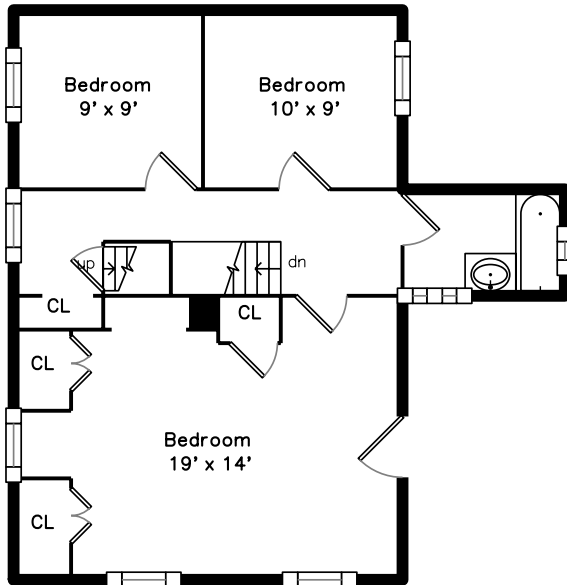

Top

Upper

Main

306 Langley Road  
 Newton, MA 02459

PicturePlan by  vis-home

Measurements may not be 100% accurate.  
 Floor plans are provided for convenience only.  
 Room sizes are not used to calculate area.

# Upper

Kitchen

Kitchen

Kitchen

Breakfast

Breakfast

Sunroom

Landing

Bedroom

Bedroom

Bedroom

Bathroom

Bonus Room