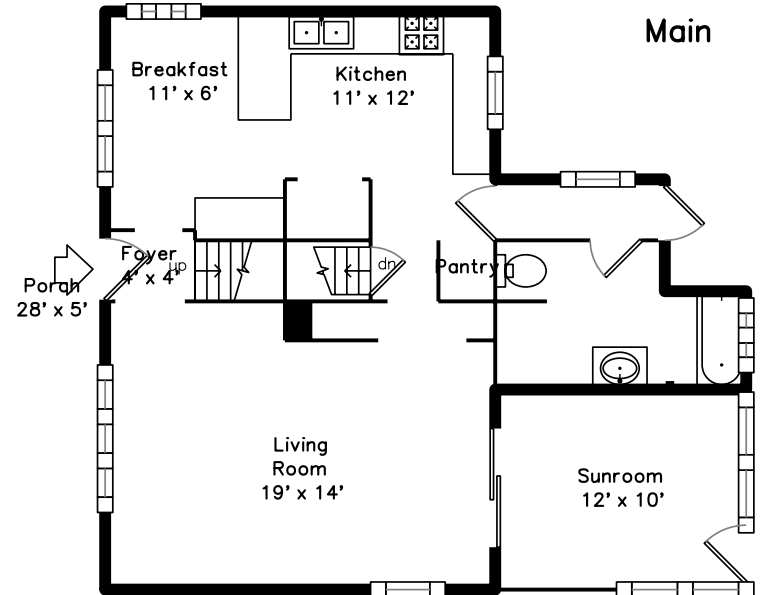

Top

Upper

Main

306 Langley Road  
 Newton, MA 02459

PicturePlan by  vis-home

Measurements may not be 100% accurate.  
 Floor plans are provided for convenience only.  
 Room sizes are not used to calculate area.

# Upper

# Main

Outside

Outside

Outside

Backyard

Backyard

Living Room

Living Room

Kitchen

Kitchen

Kitchen

Breakfast

Breakfast

Sunroom

Landing

Bedroom