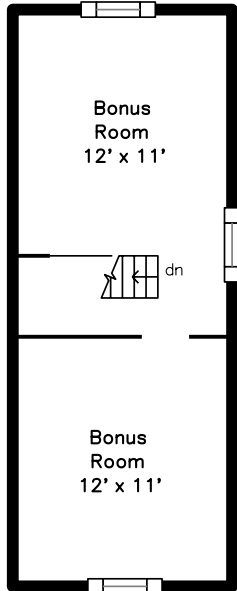

Top

Upper

Main

306 Langley Road  
 Newton, MA 02459

PicturePlan by  vis-home

Measurements may not be 100% accurate.  
 Floor plans are provided for convenience only.  
 Room sizes are not used to calculate area.