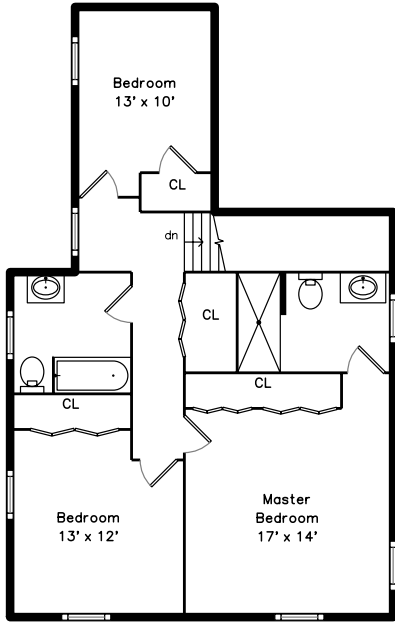

Upper

Main

Basement

27 Turner Street
Newton, MA 02460

PicturePlan by  vis-home

Measurements may not be 100% accurate.
Floor plans are provided for convenience only.
Room sizes are not used to calculate area.

Upper

Main

Basement

Outside

Outside

Outside

Porch

Back

Kitchen

Kitchen

Kitchen

Kitchen

Main Bedroom

Main Bedroom

Main Bathroom

Main Bathroom

Bedroom

Bedroom

Bedroom

Bedroom

Bathroom

Den

Den

Bedroom