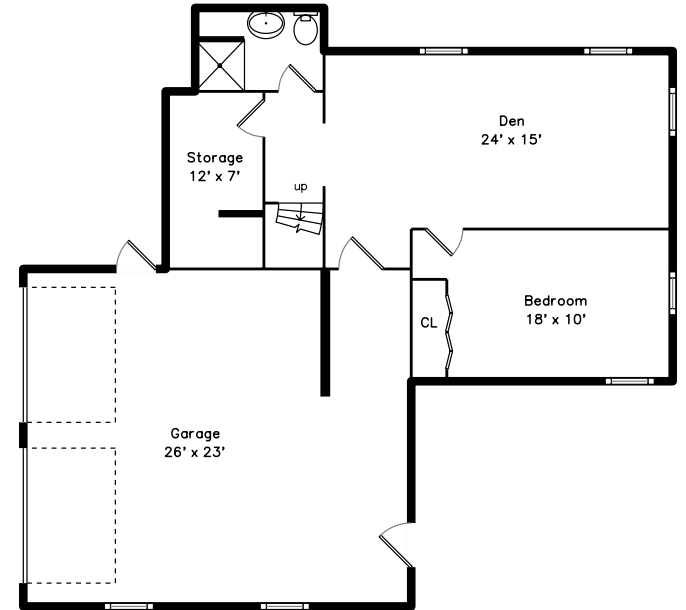

Upper

Main

Basement

27 Turner Street
Newton, MA 02460

PicturePlan by  vis-home

Measurements may not be 100% accurate.
Floor plans are provided for convenience only.
Room sizes are not used to calculate area.

Upper

Main

Basement

Outside

Outside

Outside

Porch

Back

Back

Back

Living Dining Room

Living Dining Room

Living Dining Room

Living Dining Room

Living Dining Room

Living Dining Room

Kitchen

Kitchen

Kitchen

Kitchen

Main Bedroom

Main Bedroom

Main Bathroom

Main Bathroom