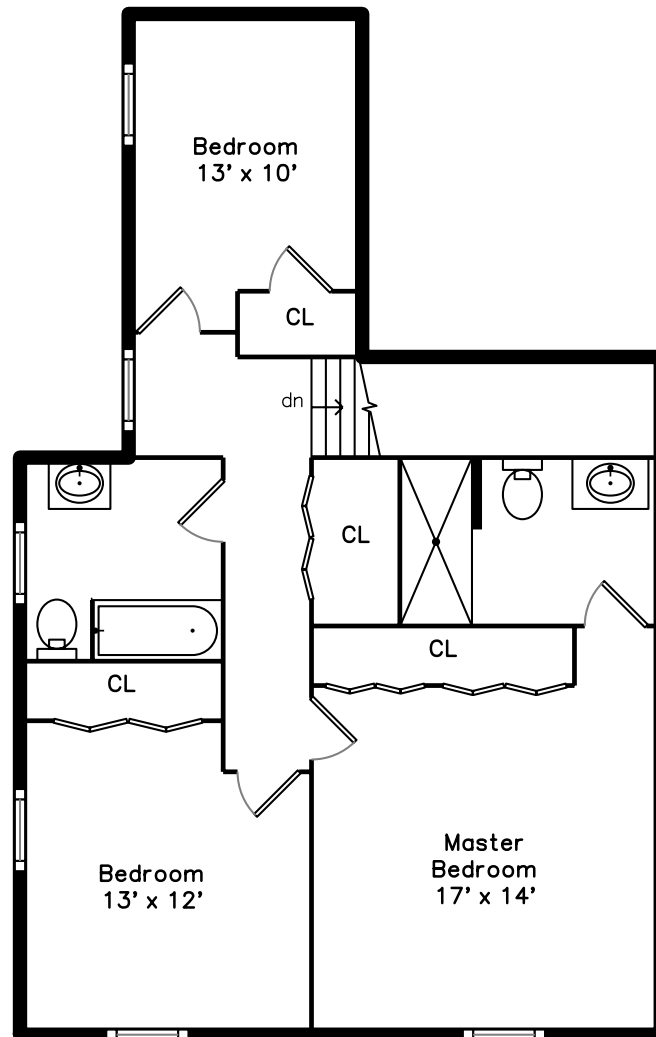

Upper

Main

Basement

27 Turner Street
Newton, MA 02460

PicturePlan by  vis-home

Measurements may not be 100% accurate.
Floor plans are provided for convenience only.
Room sizes are not used to calculate area.

Upper

Main

Basement

Outside

Outside

Outside

Porch

Back

Kitchen

Kitchen

Kitchen

Kitchen

Main Bedroom

Main Bedroom

Main Bathroom

Main Bathroom

Bedroom

Bathroom