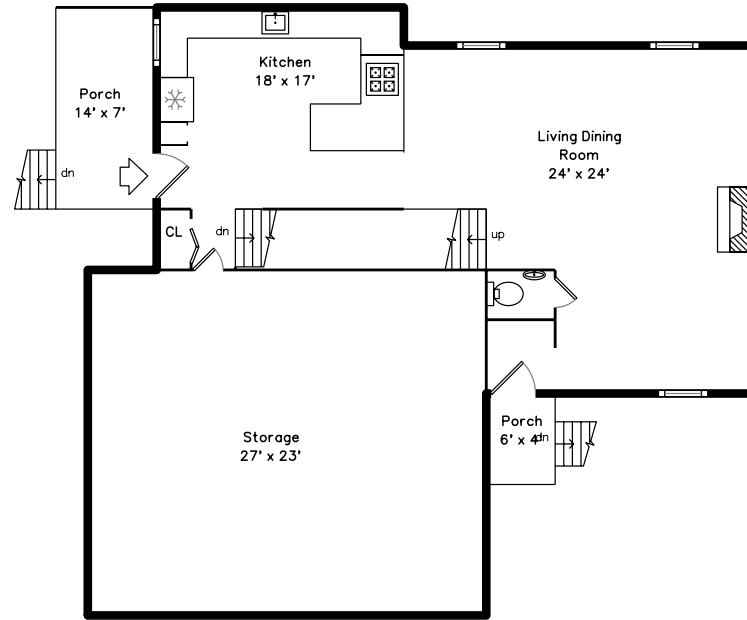

Upper

Main

Basement

27 Turner Street
Newton, MA 02460

PicturePlan by  vis-home

Measurements may not be 100% accurate.
Floor plans are provided for convenience only.
Room sizes are not used to calculate area.

Upper

Main

Basement

Outside

Outside

Outside

Porch

Back

Back

Back

Living Dining Room

Living Dining Room

Living Dining Room

Living Dining Room

Living Dining Room

Living Dining Room

Kitchen

Kitchen

Kitchen

Kitchen

Main Bedroom

Main Bedroom

Main Bathroom

Main Bathroom