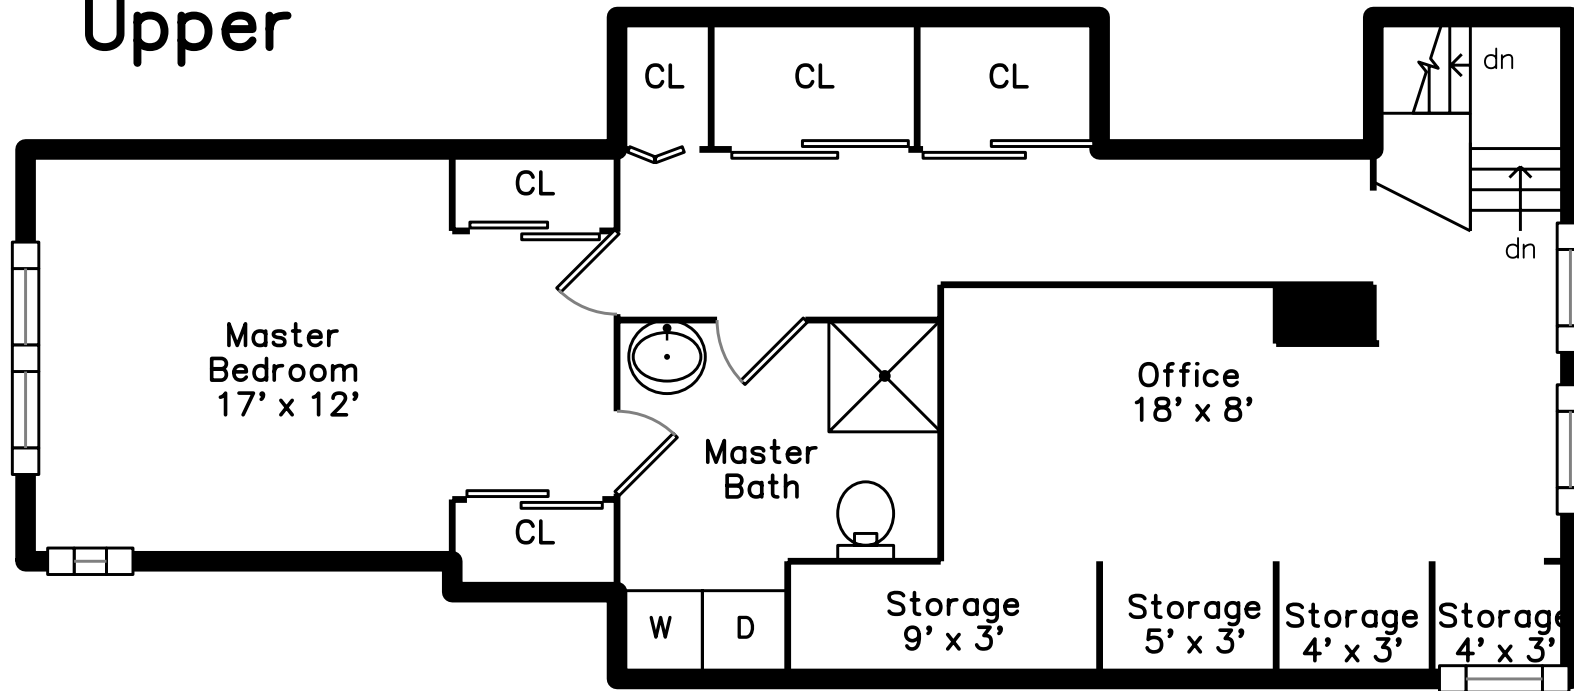

Upper

Main

639 Chestnut Hill Avenue, #3
Brookline, MA 02445

PicturePlan by  vis-home

Measurements may not be 100% accurate.
Floor plans are provided for convenience only.
Room sizes are not used to calculate area.

Upper

Main

Outside

Outside

Living Room

Living Room

Dining Room

Dining Room

Kitchen

Kitchen

Bedroom

Bedroom

Bathroom

Bathroom

Deck

Bedroom

Office

Office

Office

Bathroom