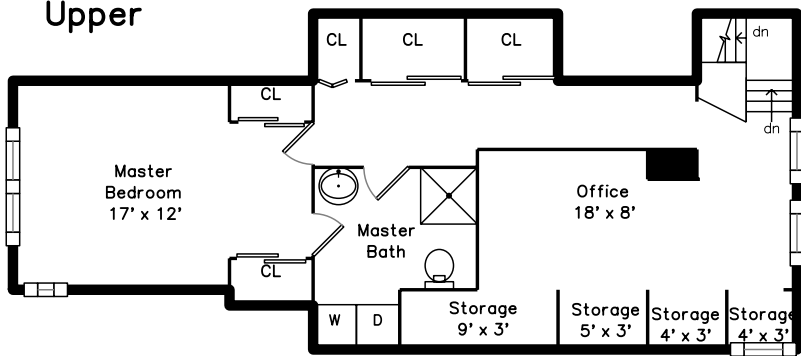

Upper

Main

639 Chestnut Hill Avenue, #3
Brookline, MA 02445

PicturePlan by  vis-home

Measurements may not be 100% accurate.
Floor plans are provided for convenience only.
Room sizes are not used to calculate area.

Upper

Main

Outside

Outside

Living Room

Living Room

Dining Room

Dining Room

Kitchen

Kitchen

Bedroom

Bedroom

Bathroom

Bathroom

Deck

Bedroom

Office

Office

Office

Bathroom