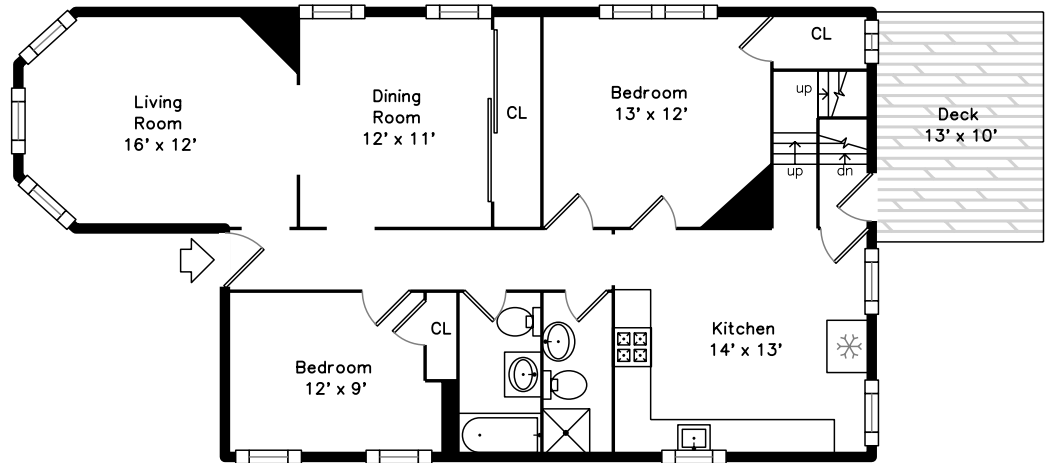

Upper

Main

639 Chestnut Hill Avenue, #3
Brookline, MA 02445

PicturePlan by  vis-home

Measurements may not be 100% accurate.
Floor plans are provided for convenience only.
Room sizes are not used to calculate area.

Upper

Main

Outside

Outside

Living Room

Living Room

Dining Room

Dining Room

Kitchen

Kitchen

Bedroom

Bedroom

Bathroom

Bathroom

Deck

Bedroom

Office

Office

Office

Bathroom