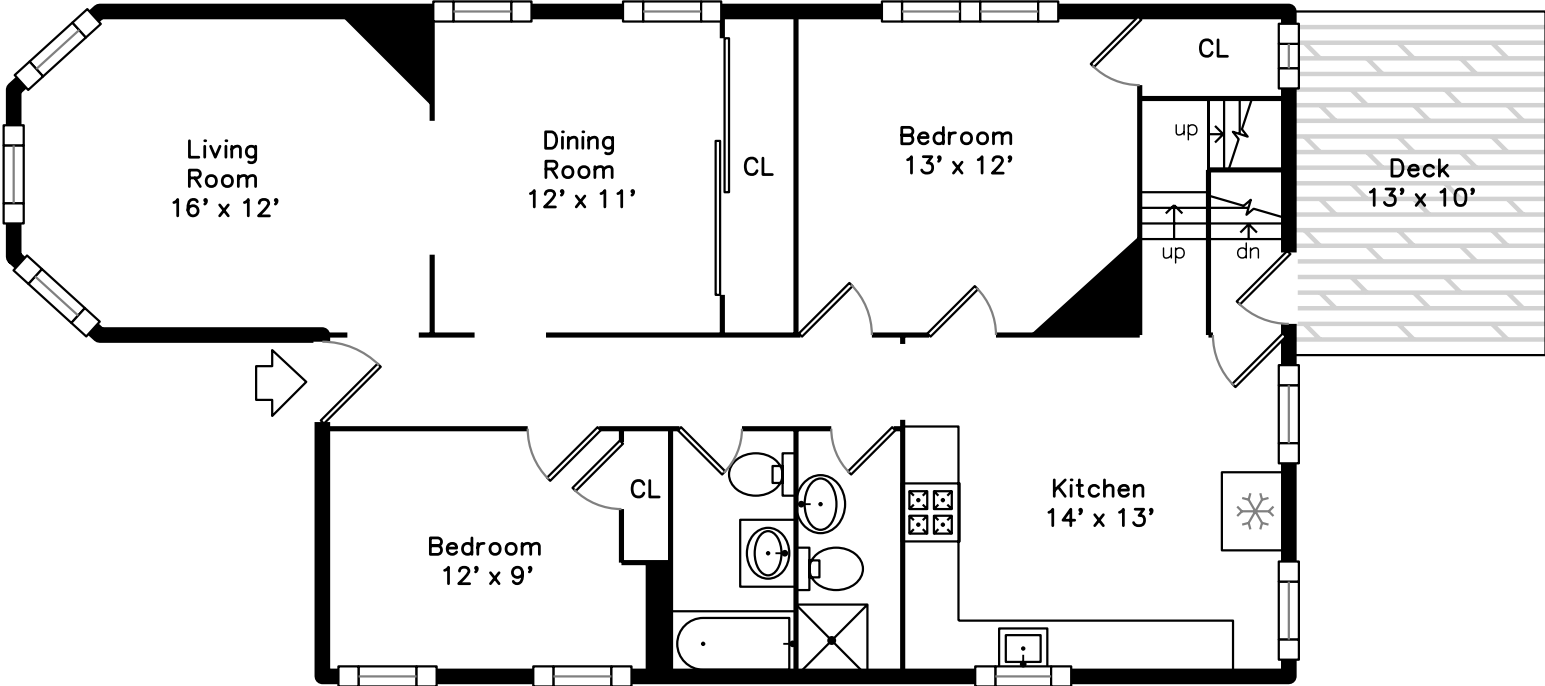

Upper

Main

639 Chestnut Hill Avenue, #3
Brookline, MA 02445

PicturePlan by  vis-home

Measurements may not be 100% accurate.
Floor plans are provided for convenience only.
Room sizes are not used to calculate area.

Upper

Main

Outside

Outside

Living Room

Living Room

Dining Room

Dining Room

Kitchen

Kitchen

Bedroom

Bedroom

Bathroom

Bathroom

Deck

Bedroom

Office

Office

Office

Bathroom