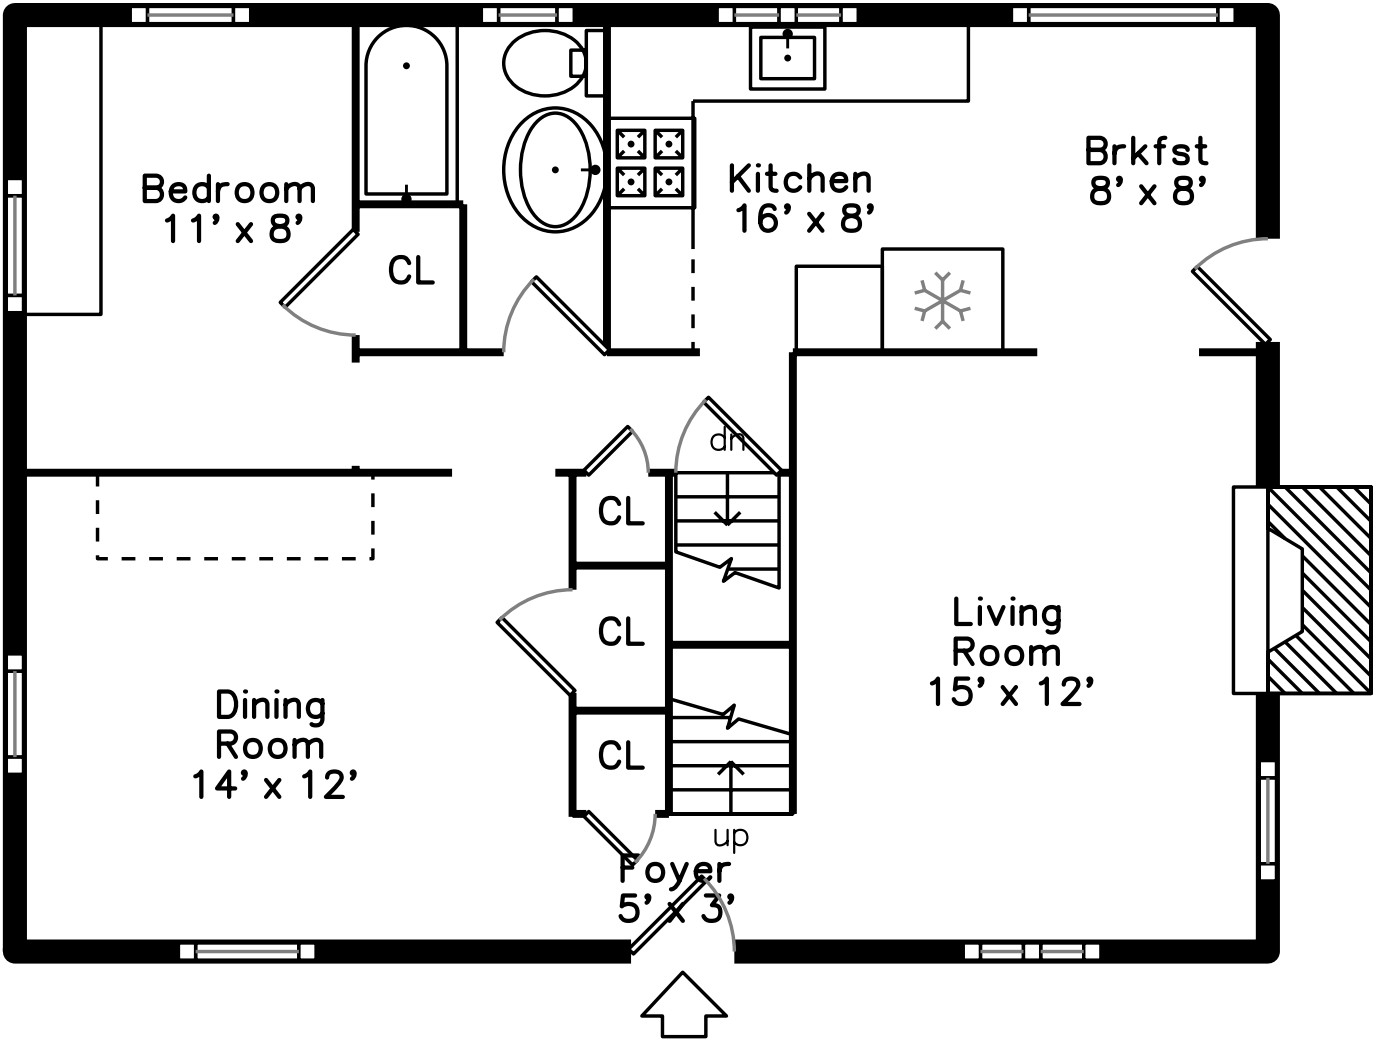

# Main

75 Cedarwood Avenue  
Waltham, MA 02453

PicturePlan by  vis-home

Measurements may not be 100% accurate.  
Floor plans are provided for convenience only.  
Room sizes are not used to calculate area.

# Upper

# Lower

Outside

Outside

Living Room

Living Room

Living Room

Living Room

Living Room

Kitchen

Kitchen

Breakfast

Breakfast

Bedroom

Bathroom

Main Bedroom

Main Bedroom