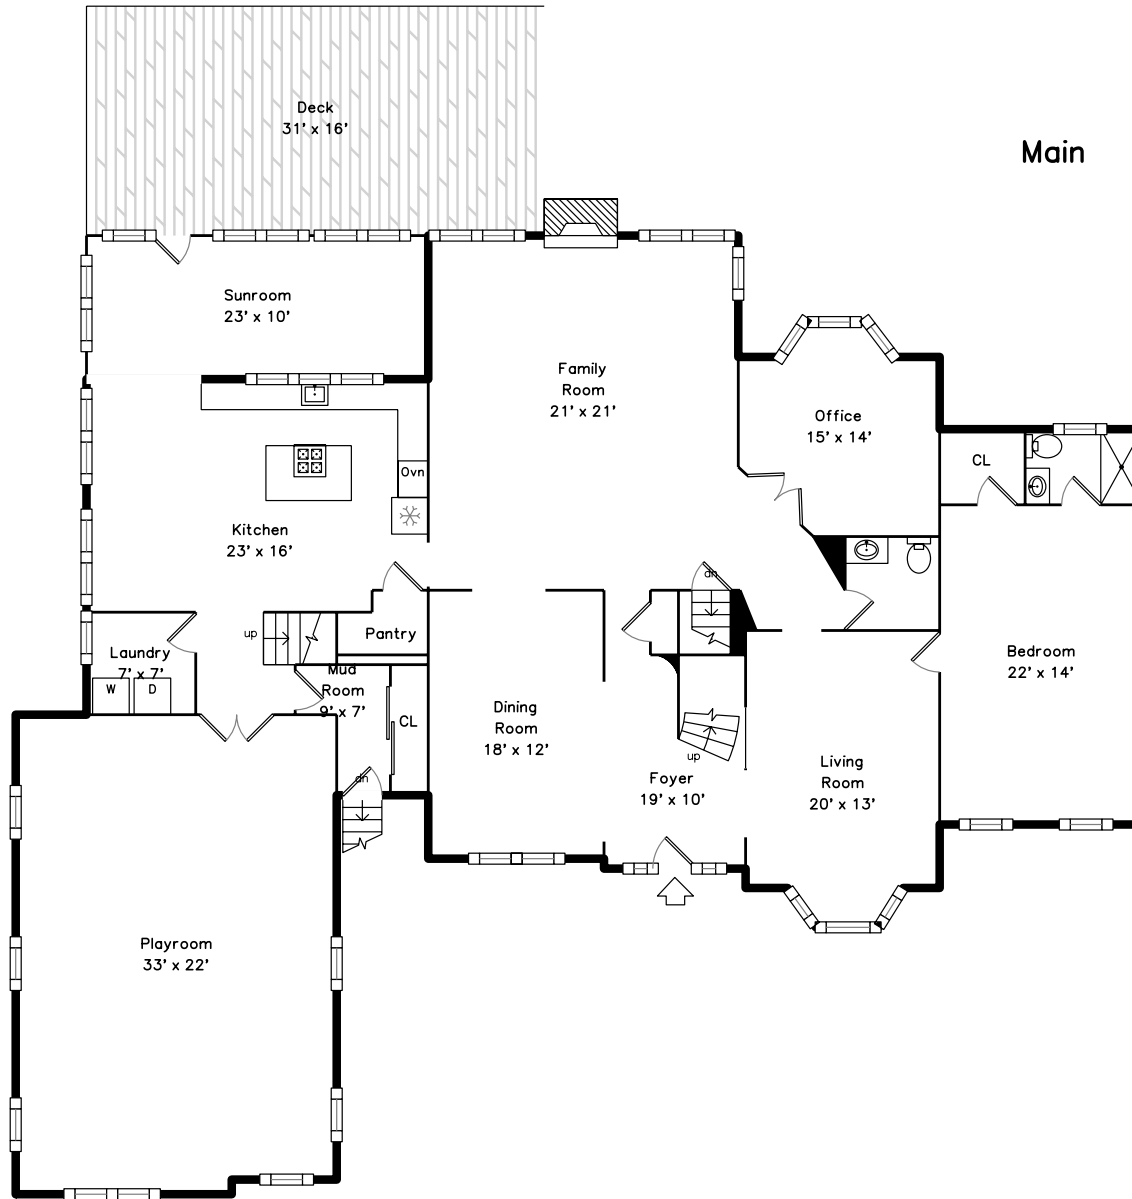

**15 Dew Drop Way
Walpole, MA 02032**

PicturePlan by  vis-home

Measurements may not be 100% accurate.
Floor plans are provided for convenience only.
Room sizes are not used to calculate area.

Upper

Basement

Outside

Back

Foyer

Dining Room

Kitchen

Kitchen

Family Room

Family Room

Office

Playroom

Master Bedroom

Master Bathroom