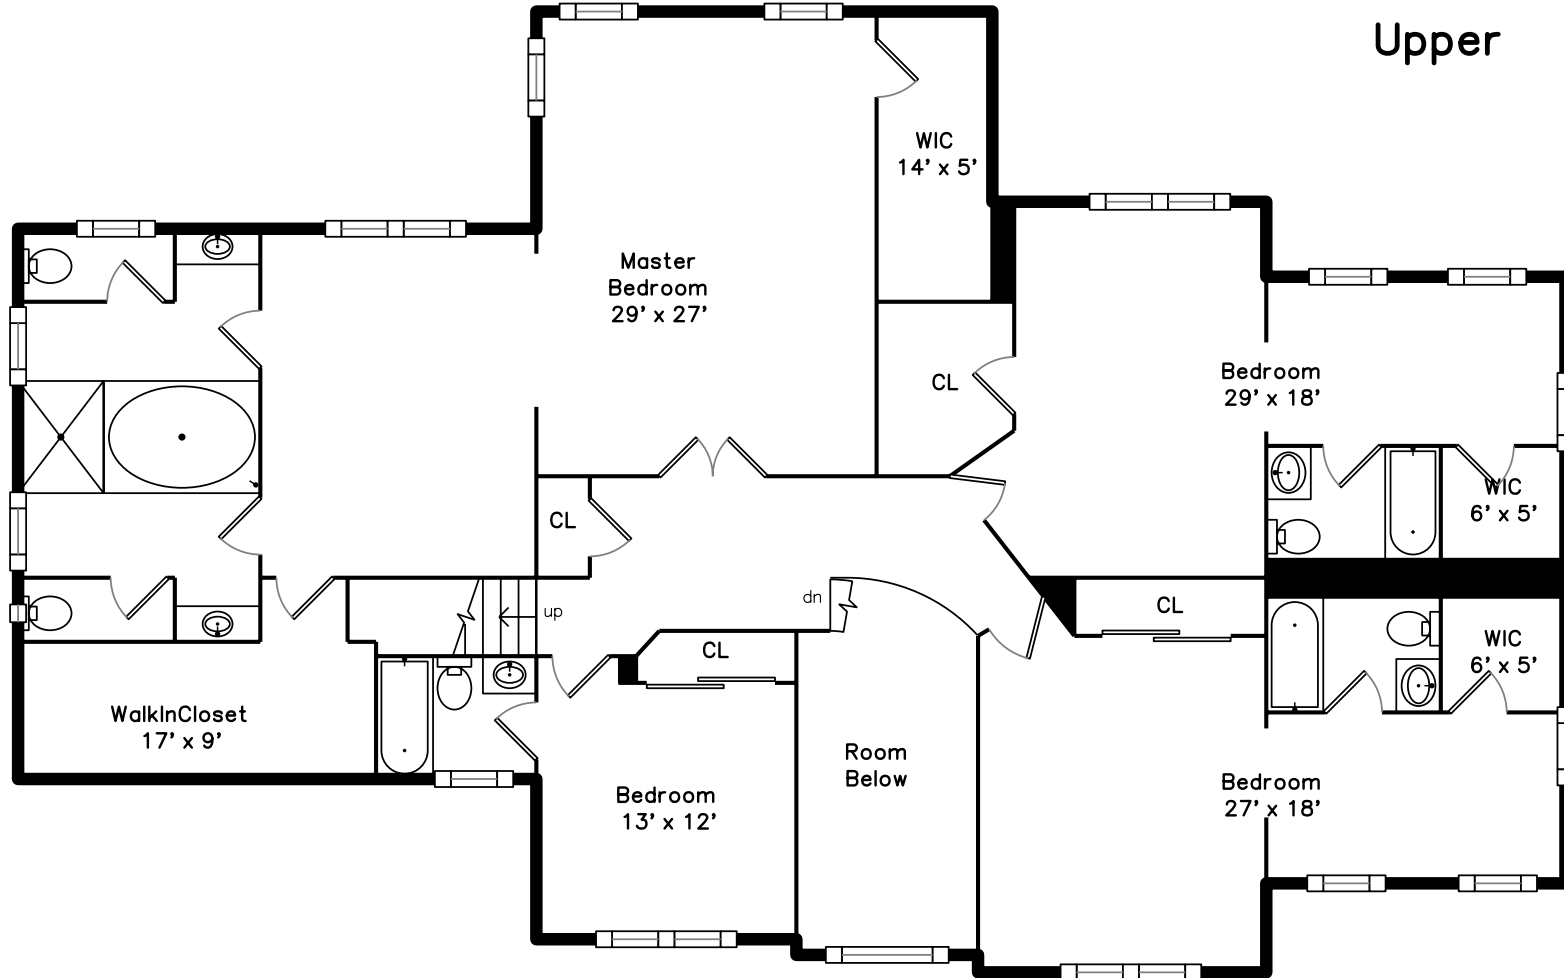

**15 Dew Drop Way
Walpole, MA 02032**

PicturePlan by  vis-home

Measurements may not be 100% accurate.
Floor plans are provided for convenience only.
Room sizes are not used to calculate area.

Upper

Basement

Outside

Back

Foyer

Dining Room

Kitchen

Kitchen

Family Room

Family Room

Office

Playroom

Master Bedroom

Master Bathroom