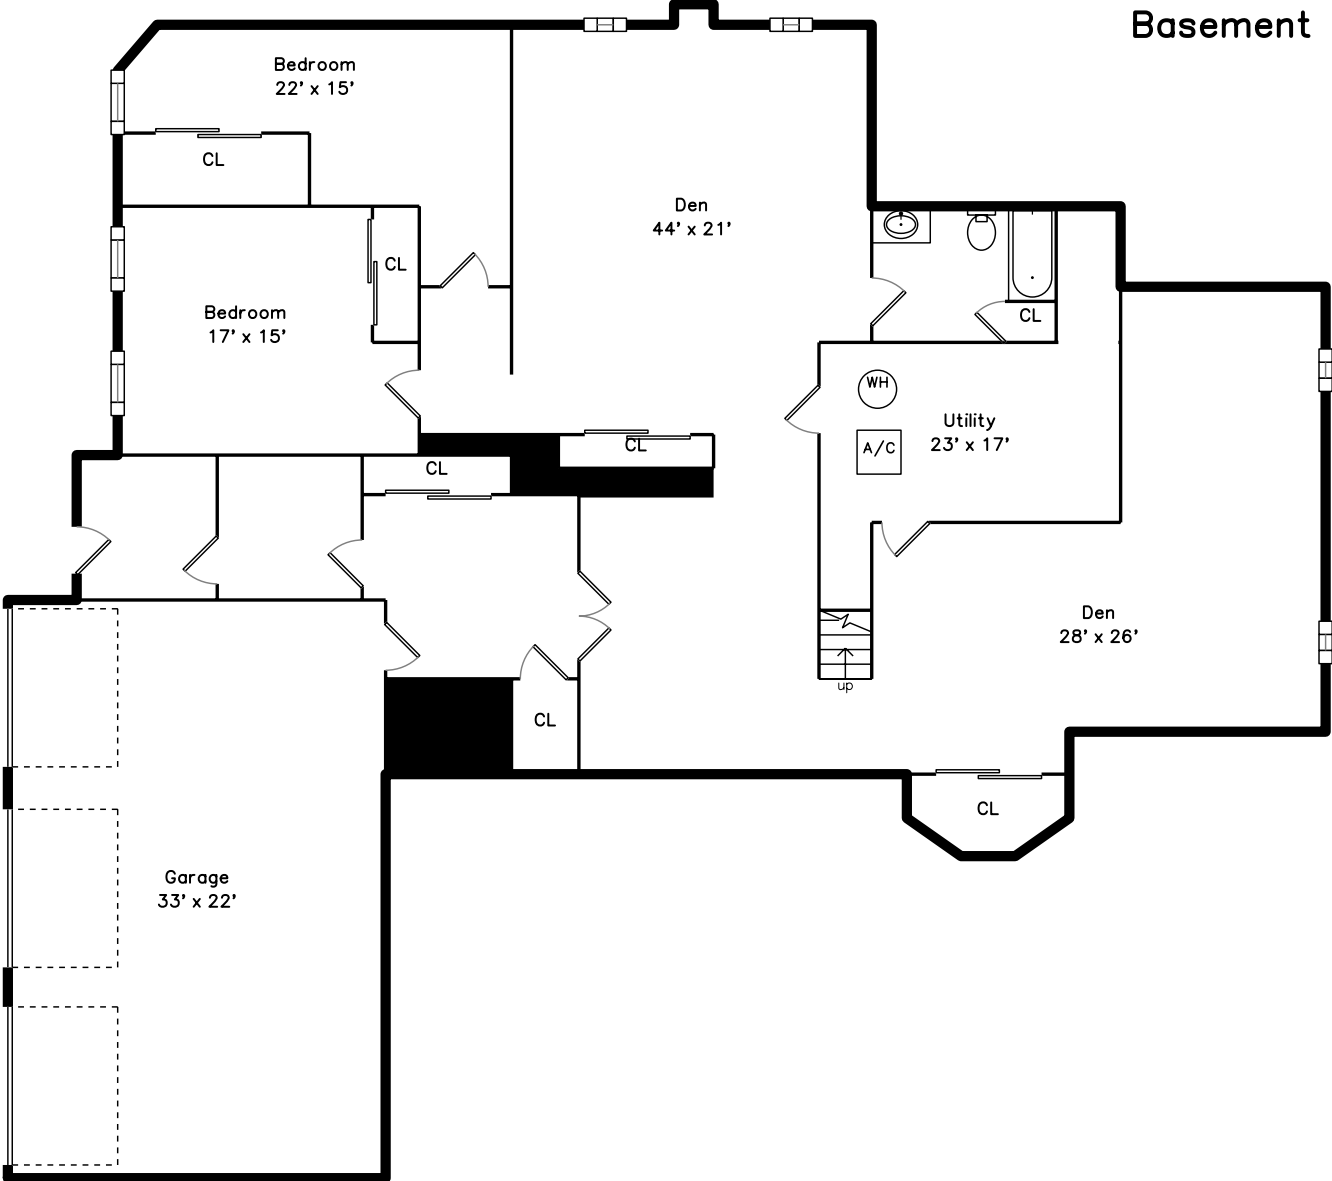

**15 Dew Drop Way
Walpole, MA 02032**

PicturePlan by  vis-home

Measurements may not be 100% accurate.
Floor plans are provided for convenience only.
Room sizes are not used to calculate area.

Upper

Basement

Outside

Back

Foyer

Dining Room

Kitchen

Kitchen

Family Room

Family Room

Office

Playroom

Master Bedroom

Master Bathroom