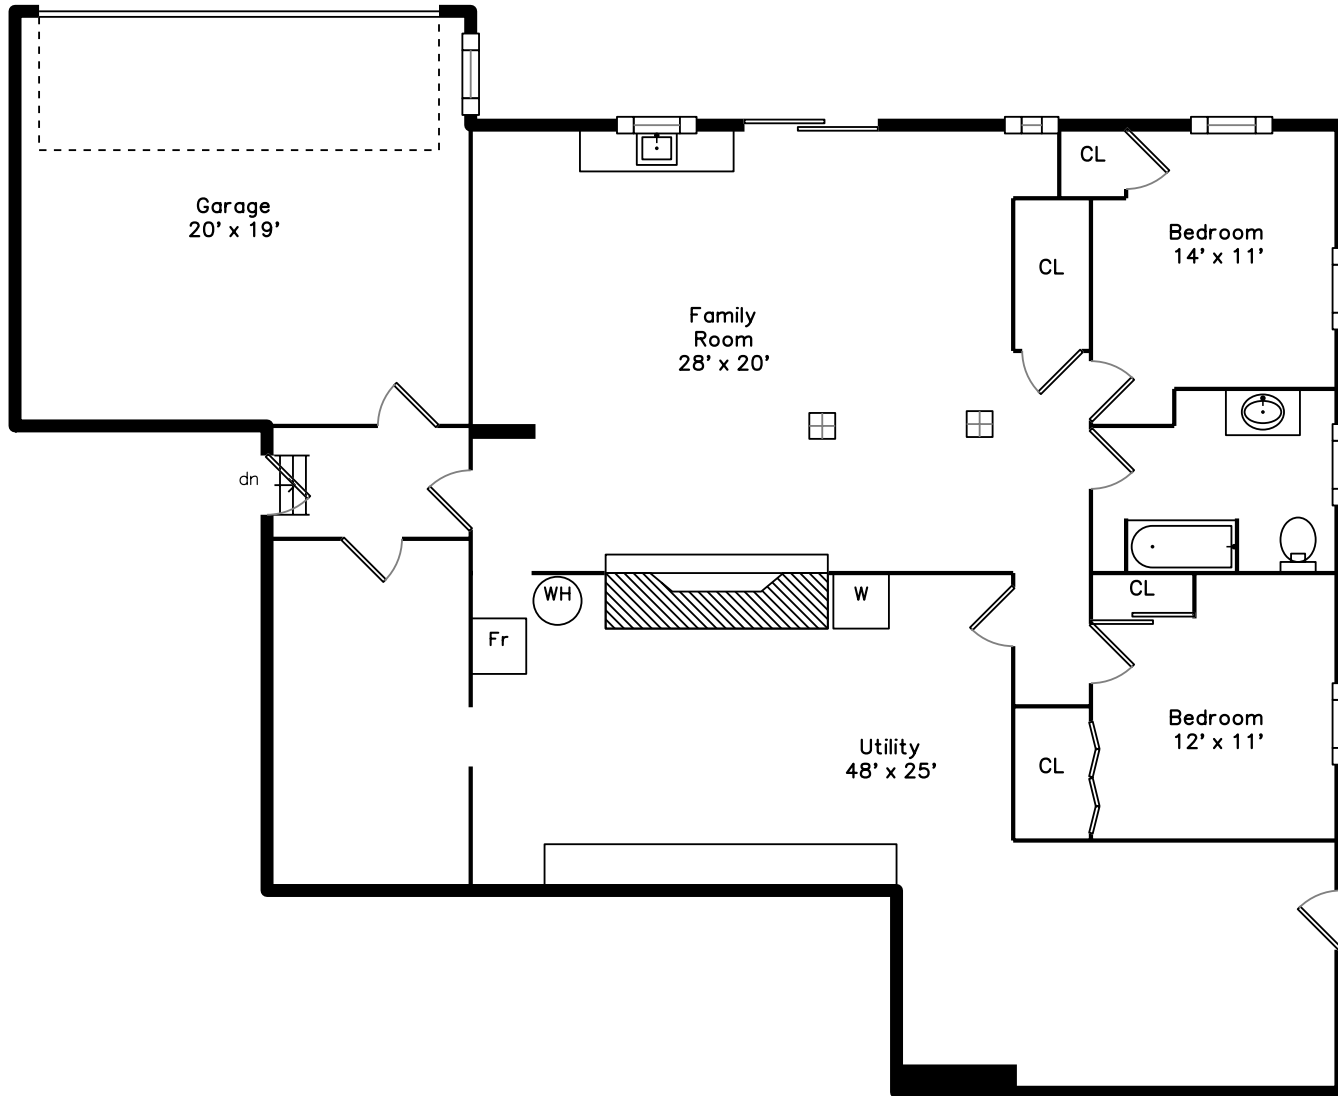

Main

Lower

727 Washington Street
Winchester, MA 01890

PicturePlan by  vis-home

Measurements may not be 100% accurate.
Floor plans are provided for convenience only.
Room sizes are not used to calculate area.

Main

Lower

Outside

Outside

Outside

Outside

Outside

Outside

Outside

Living Room

Living Room

Living Room

Dining Room

Kitchen

Dining Room

Kitchen

Bedroom

Bedroom

Bedroom

Office/ Bedroom

Sunroom

Bathroom

Bathroom

Bathroom