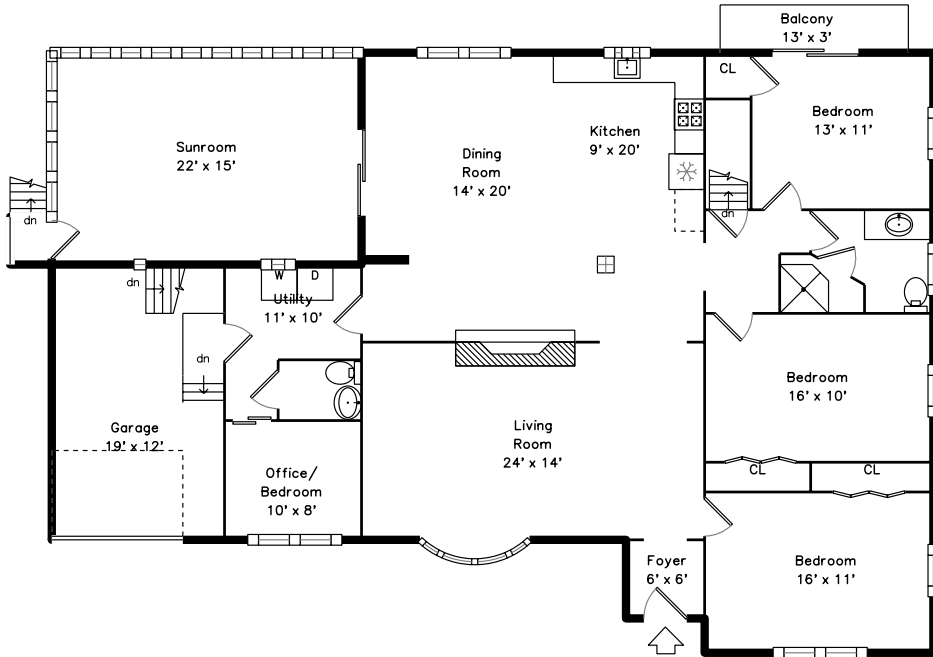

Main

Lower

727 Washington Street
Winchester, MA 01890

PicturePlan by  vis-home

Measurements may not be 100% accurate.
Floor plans are provided for convenience only.
Room sizes are not used to calculate area.

Main

Lower

Outside

Outside

Outside

Outside

Outside

Outside

Outside

Living Room

Living Room

Living Room

Dining Room

Kitchen

Dining Room

Kitchen

Bedroom

Bedroom

Bedroom

Office/ Bedroom

Sunroom

Bathroom

Bathroom

Bathroom