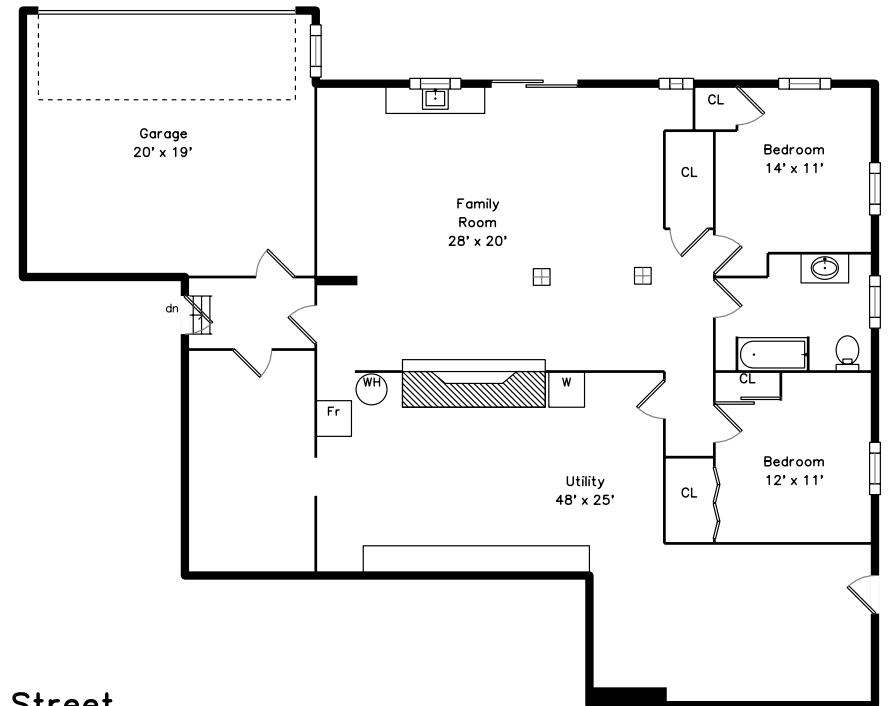

Main

Lower

727 Washington Street
Winchester, MA 01890

PicturePlan by  vis-home

Measurements may not be 100% accurate.
Floor plans are provided for convenience only.
Room sizes are not used to calculate area.

Main

Lower

Outside

Outside

Outside

Outside

Outside

Outside

Outside

Living Room

Living Room

Living Room

Dining Room

Kitchen

Dining Room

Kitchen

Bedroom

Bedroom

Bedroom

Office/ Bedroom

Sunroom

Bathroom

Bathroom

Bathroom