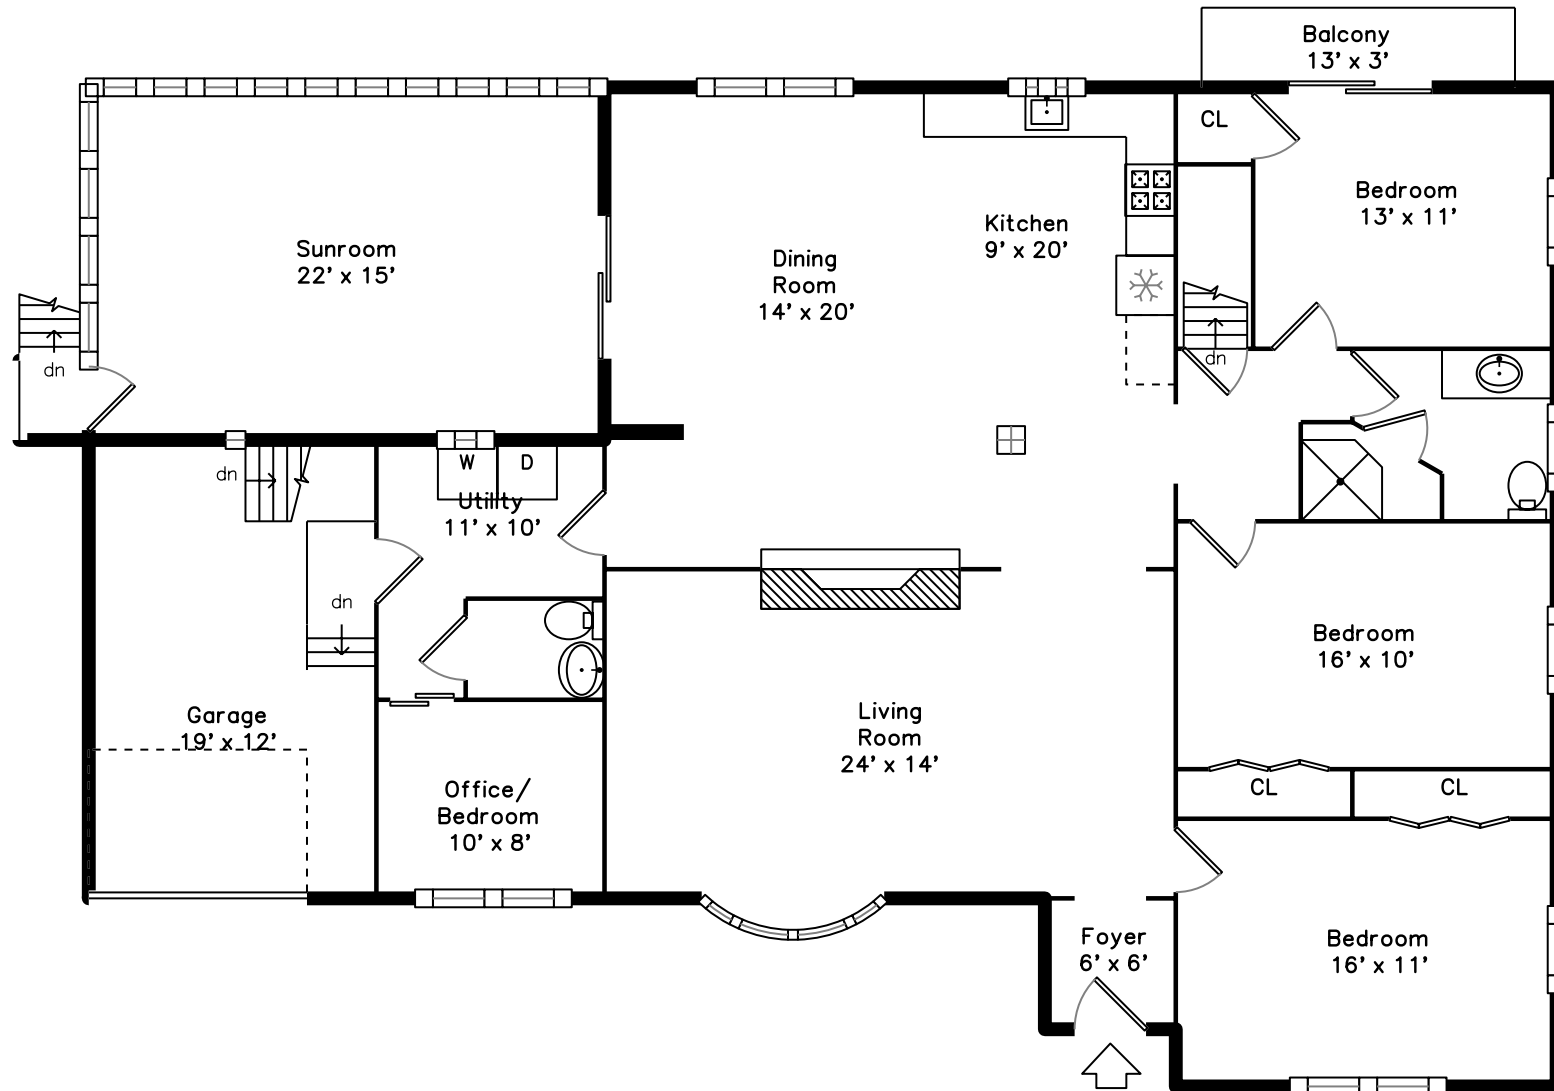

Main

Lower

727 Washington Street
Winchester, MA 01890

PicturePlan by  vis-home

Measurements may not be 100% accurate.
Floor plans are provided for convenience only.
Room sizes are not used to calculate area.

Main

Lower

Outside

Outside

Outside

Outside

Outside

Outside

Outside

Living Room

Living Room

Living Room

Dining Room

Kitchen

Dining Room

Kitchen

Bedroom

Bedroom

Bedroom

Office/ Bedroom

Sunroom

Bathroom

Bathroom

Bathroom